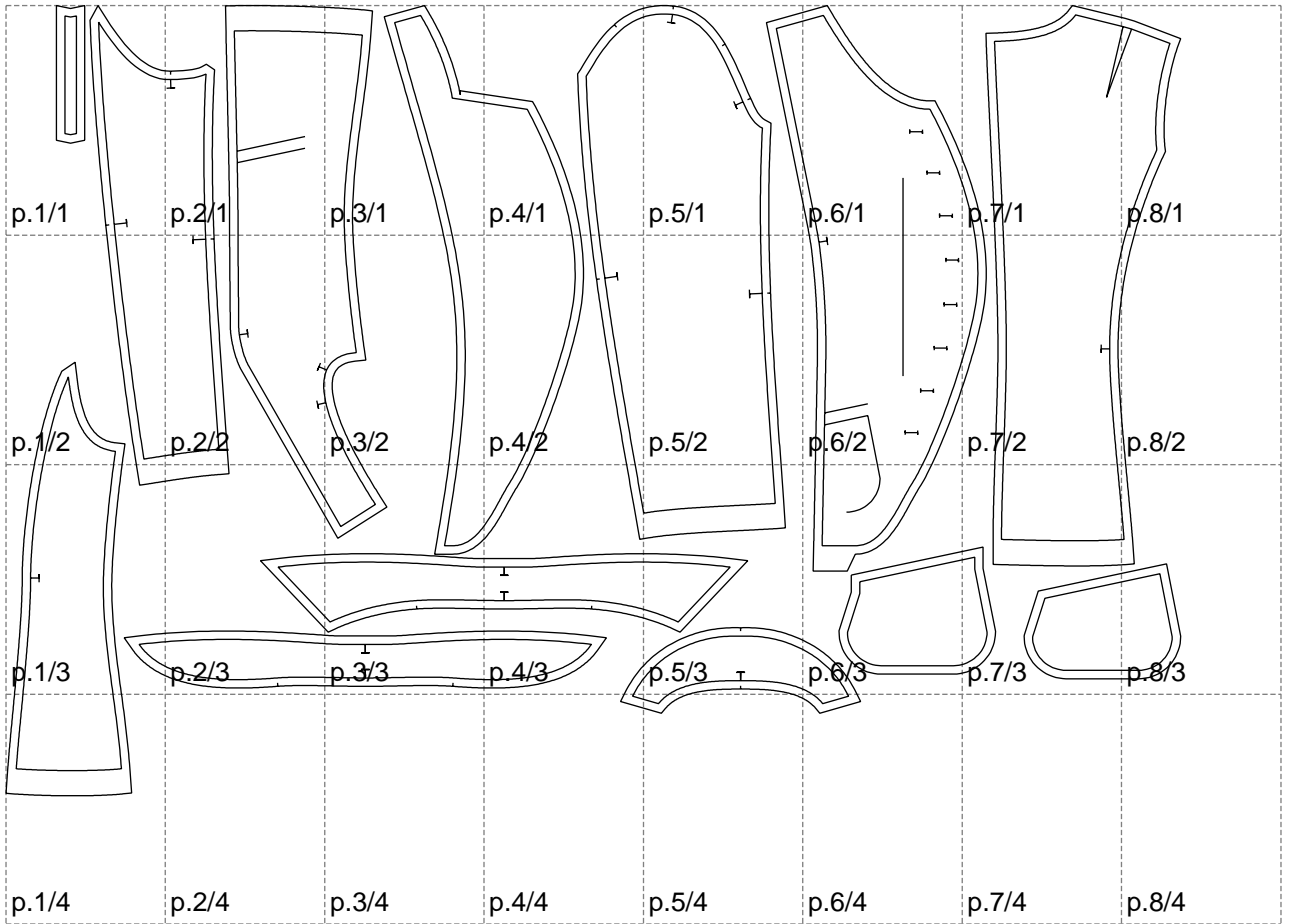

Not for print

Paper size: A4, size:1399.00 x941.01 mm

# Example

size:1488.95 x1597.70 mm

Maneken =1 ver.0

rz\_1=170

rz\_16=88

rz\_17=75.6

rz\_18=67.6

rz\_19=96

rz\_20=94.6

---

. . . . .  
. . . . .  
. . . . .