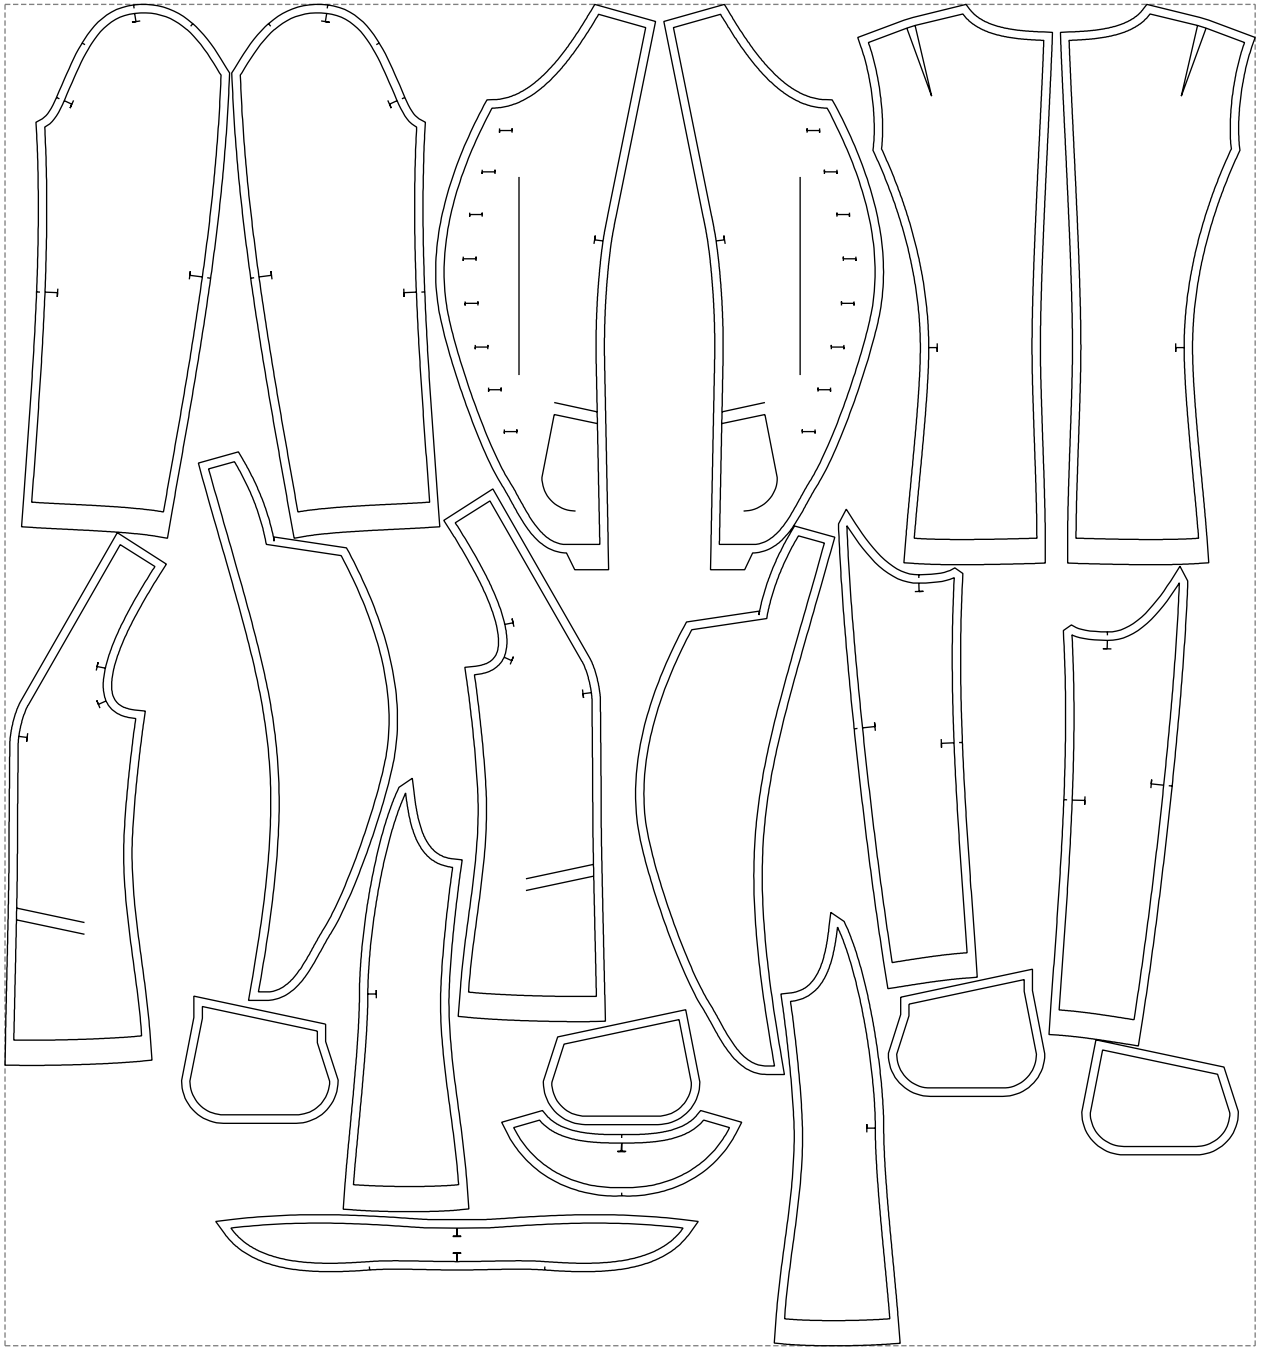

Not for print

Paper size: A4, size:1399.00 x941.01 mm

# Example

size:1488.95 x1597.70 mm

Maneken =1 ver.0

rz\_1=170

rz\_16=88

rz\_17=75.6

rz\_18=67.6

rz\_19=96