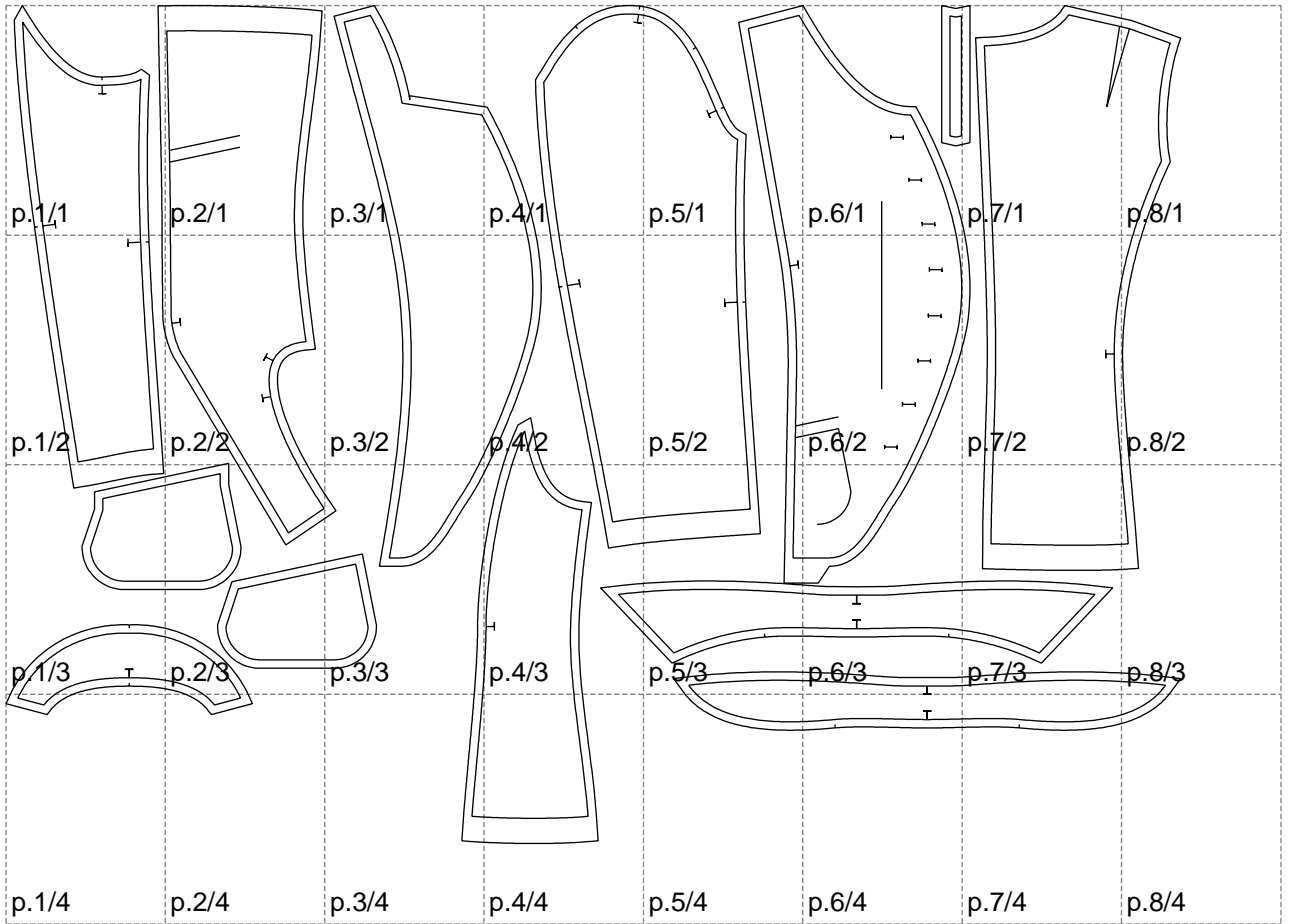

Not for print

Paper size: A4, size:1399.00 x997.80 mm

# Example

size:1499.00 x1676.49 mm

Maneken =1 ver.0

rz\_1=170

rz\_16=100

rz\_17=85.4

rz\_18=80.2

rz\_19=108

rz\_20=105.4

---

. . . . .  
. . . . .  
. . . . .