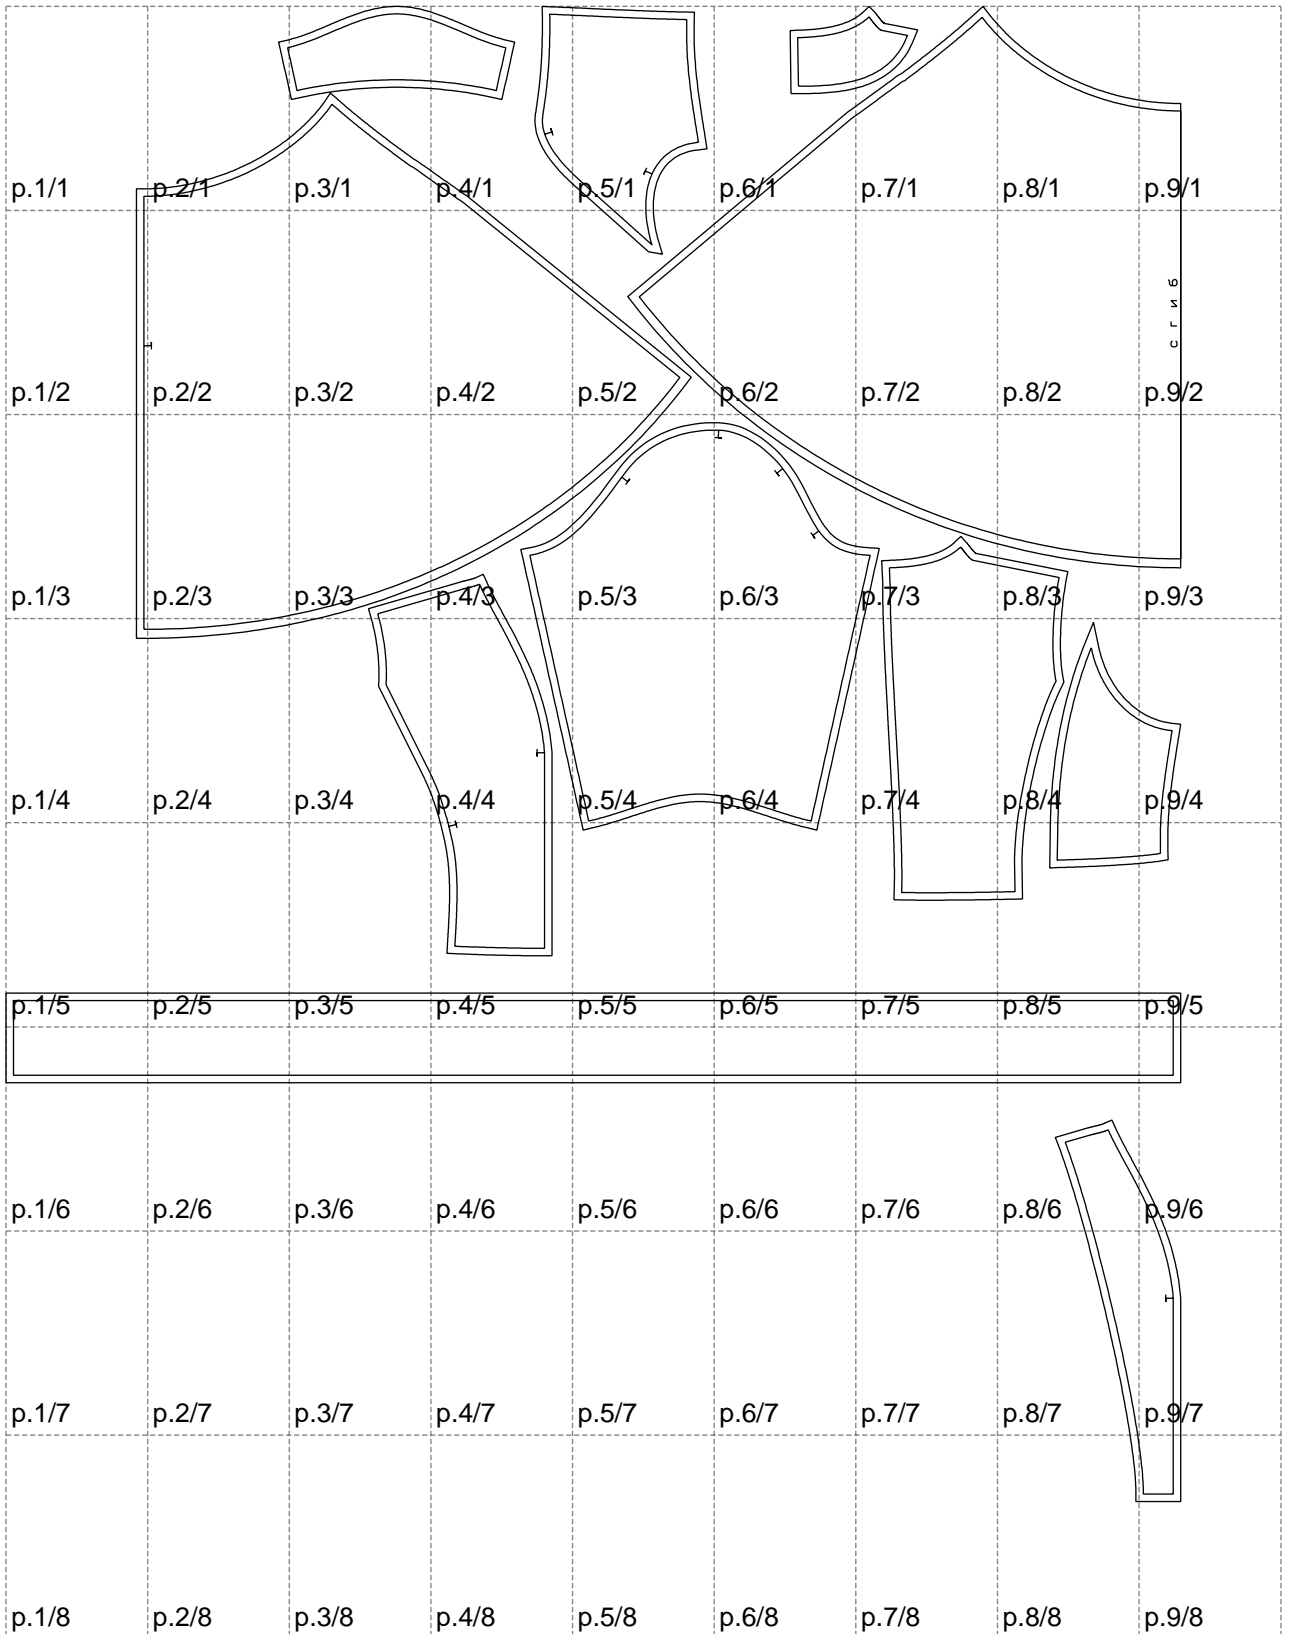

Not for print

Paper size: A4, size:1574.00 x2002.80 mm

Example

size:1574.00 x2322.54 mm

Maneken =1 ver.0

rz_1=170

rz_16=120

rz_17=104

rz_18=103.6

rz_19=128

rz_20=125.1

.
.
.