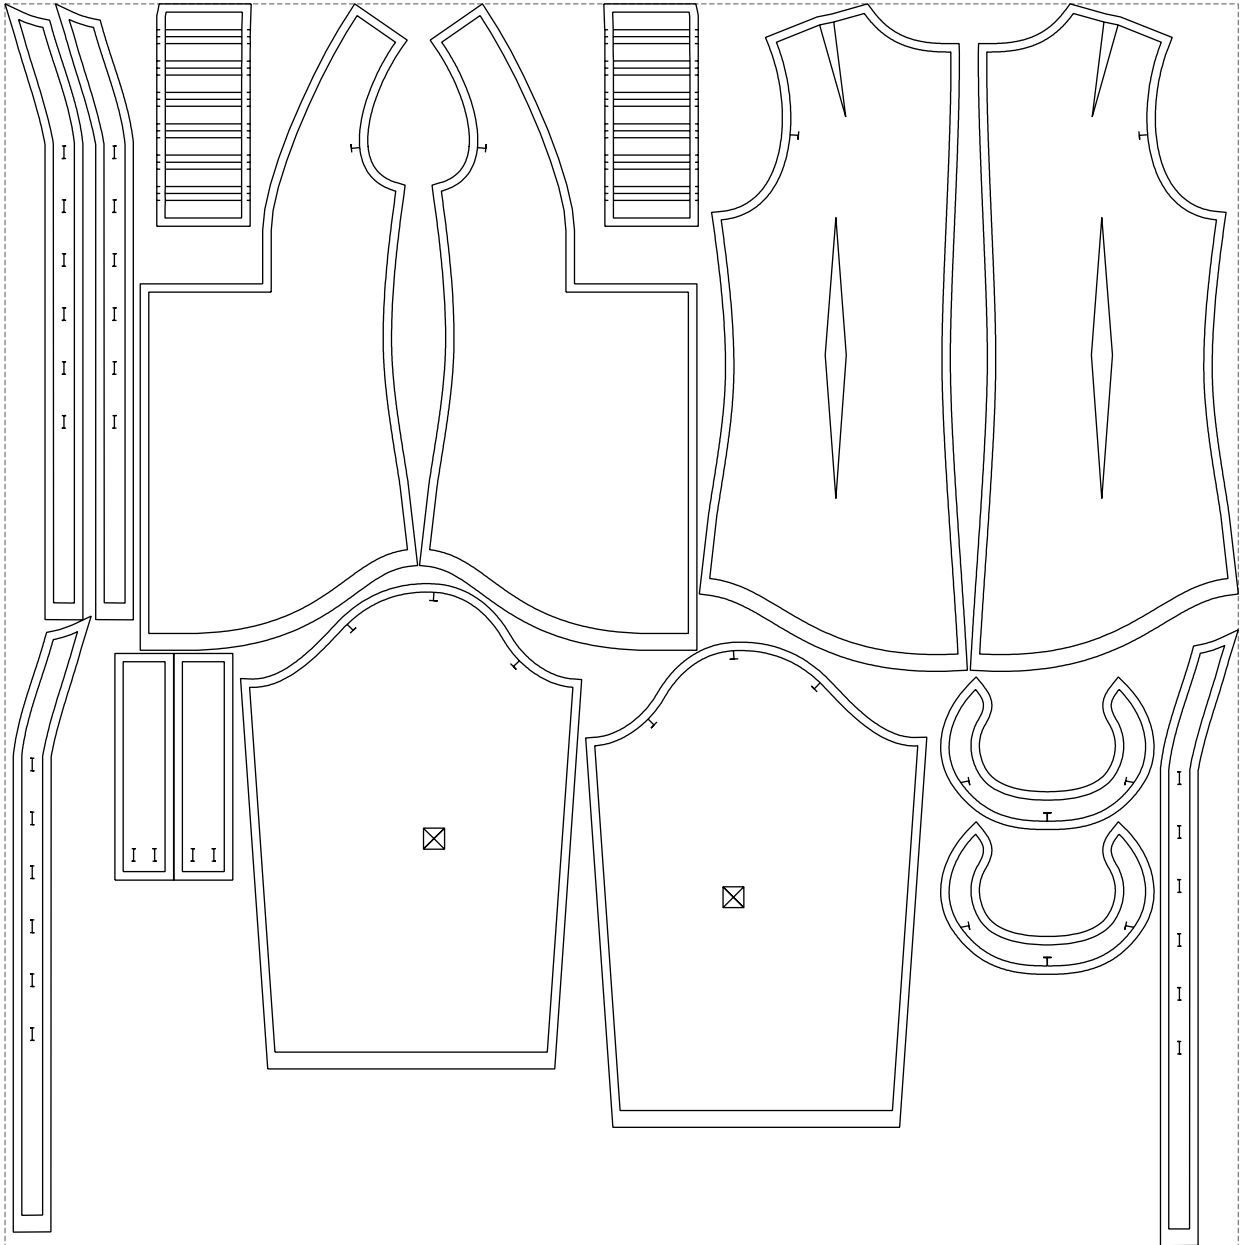

Not for print

Paper size: A4, size:1399.00 x795.10 mm

# Example

size:1468.87 x1479.41 mm

Maneken =1 ver.0

rz\_1=170

rz\_16=92

rz\_17=78.8

rz\_18=71.8

rz\_19=100

rz\_20=98.1

---

. . . . .  
. . . . .  
. . . . .