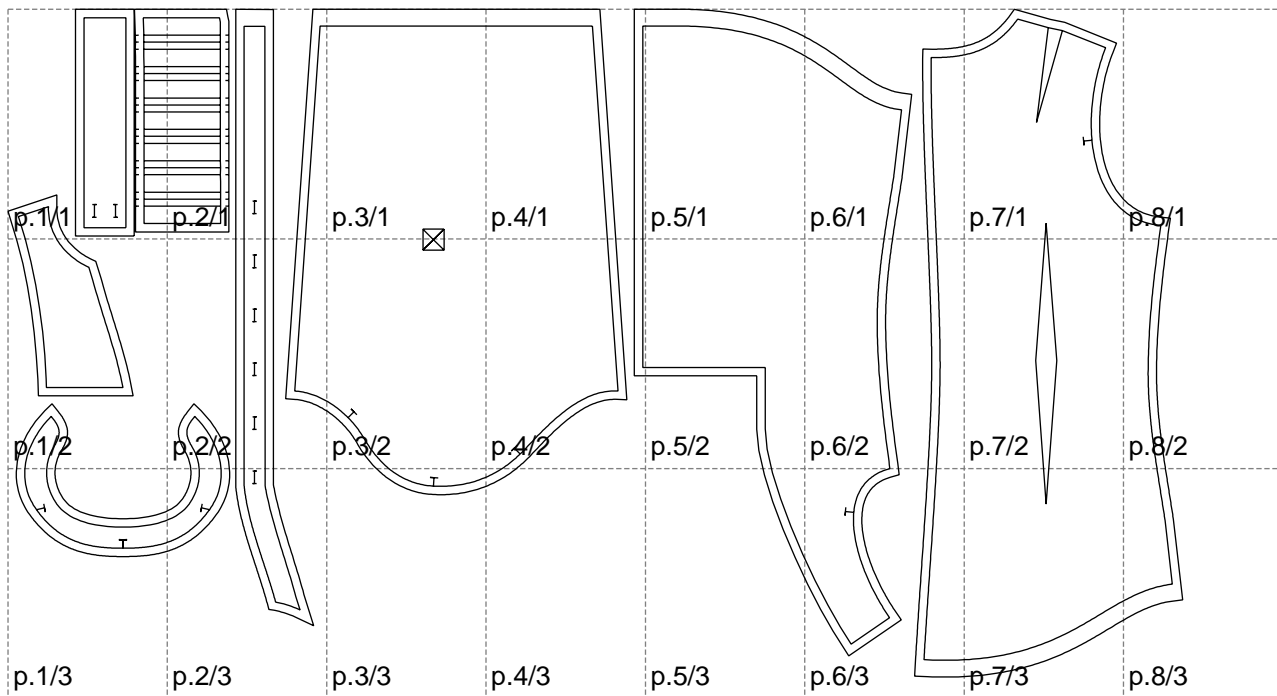

Not for print

Paper size: A4, size:1399.00 x795.10 mm

# Example

size:1468.87 x1479.41 mm

Maneken =1 ver.0

rz\_1=170

rz\_16=92

rz\_17=78.8

rz\_18=71.8

rz\_19=100

rz\_20=98.1

---

. . . . .  
. . . . .  
. . . . .