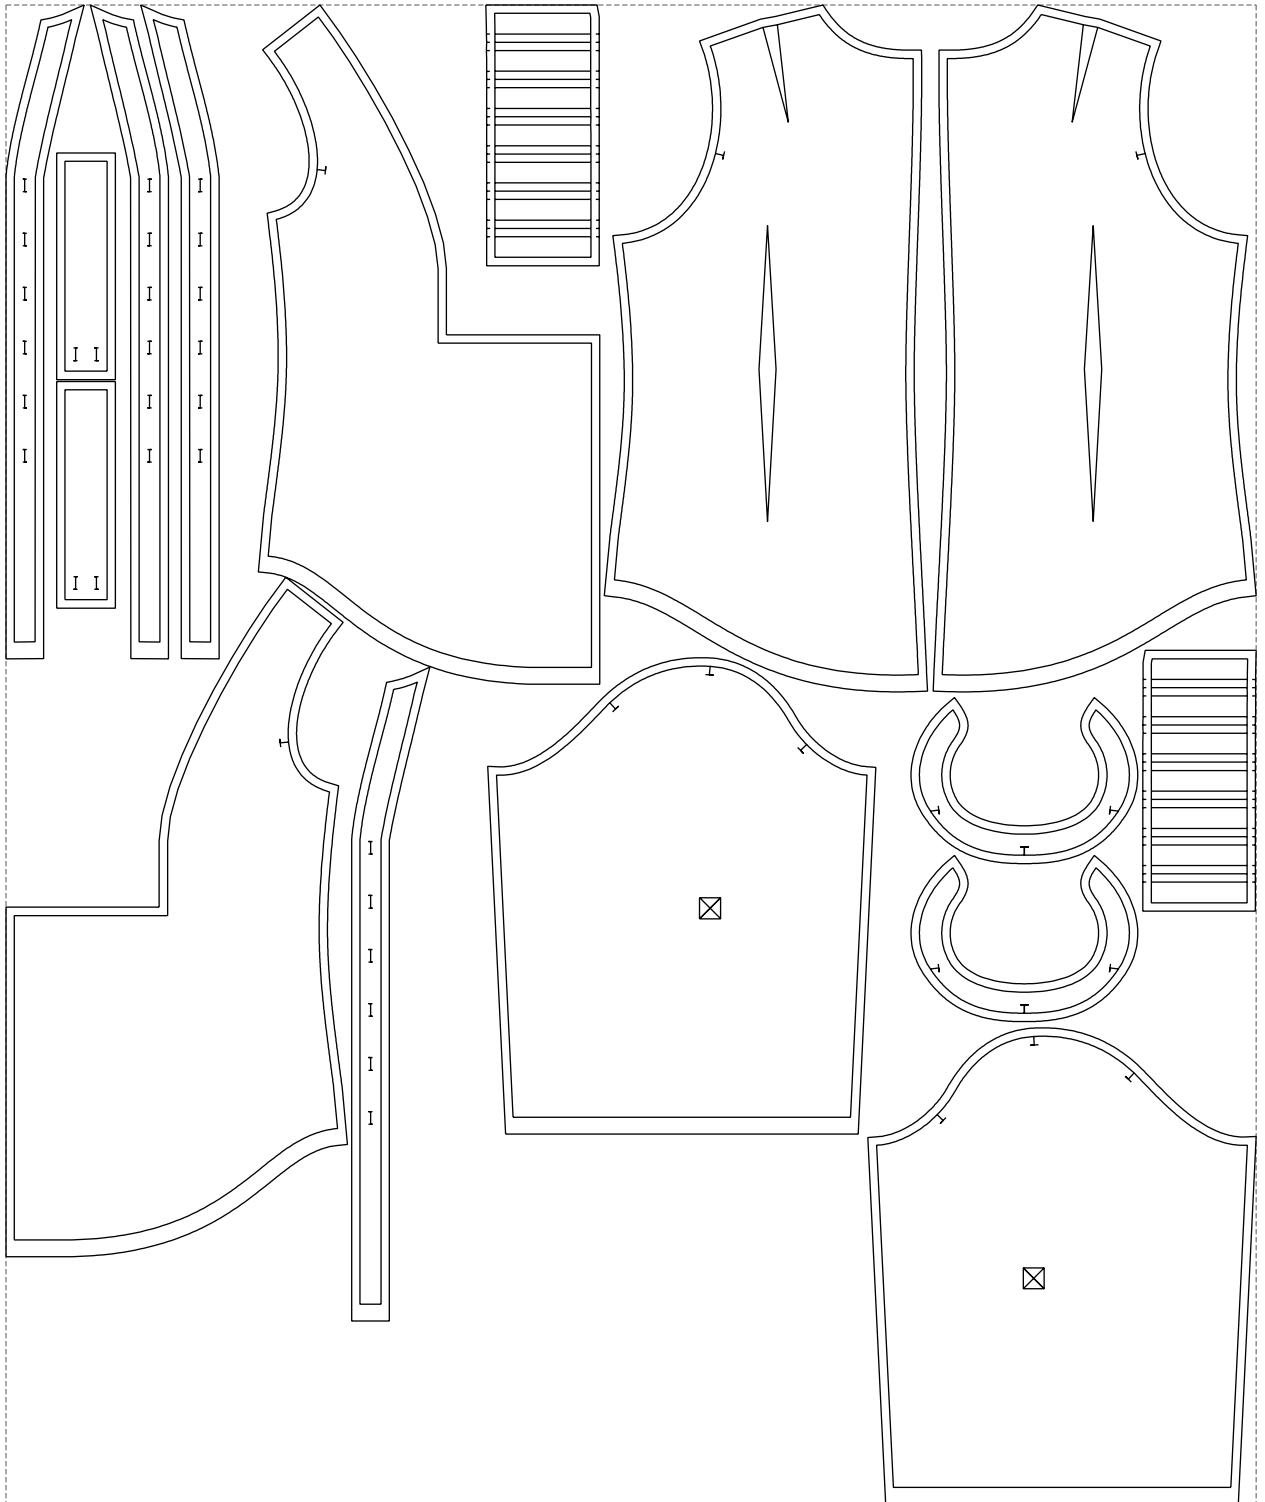

Not for print

Paper size: A4, size:1399.00 x818.21 mm

# Example

size:1488.98 x1785.99 mm

Maneken =1 ver.0

rz\_1=170

rz\_16=120

rz\_17=104

rz\_18=103.6

rz\_19=128

rz\_20=125.1

---

. . . . .  
. . . . .  
. . . . .