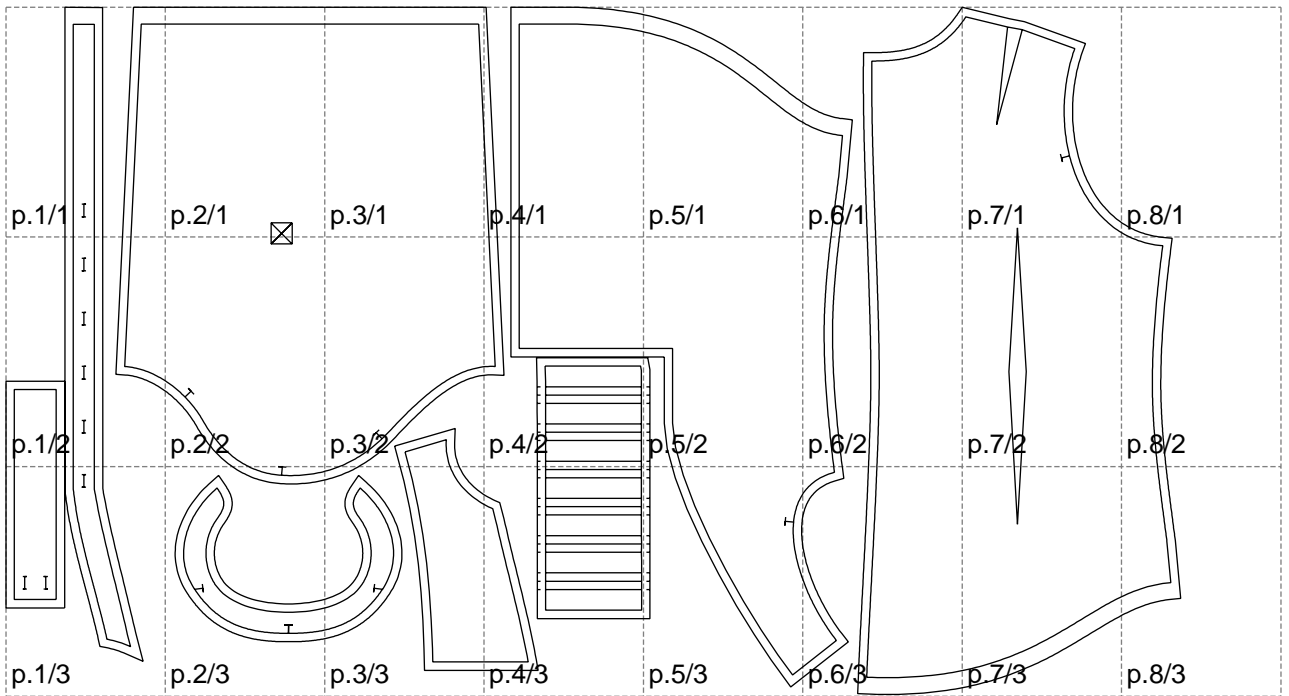

Not for print

Paper size: A4, size:1399.00 x818.21 mm

# Example

size:1488.98 x1785.99 mm

Maneken =1 ver.0

rz\_1=170

rz\_16=120

rz\_17=104

rz\_18=103.6

rz\_19=128

rz\_20=125.1

---

. . . . .  
. . . . .  
. . . . .