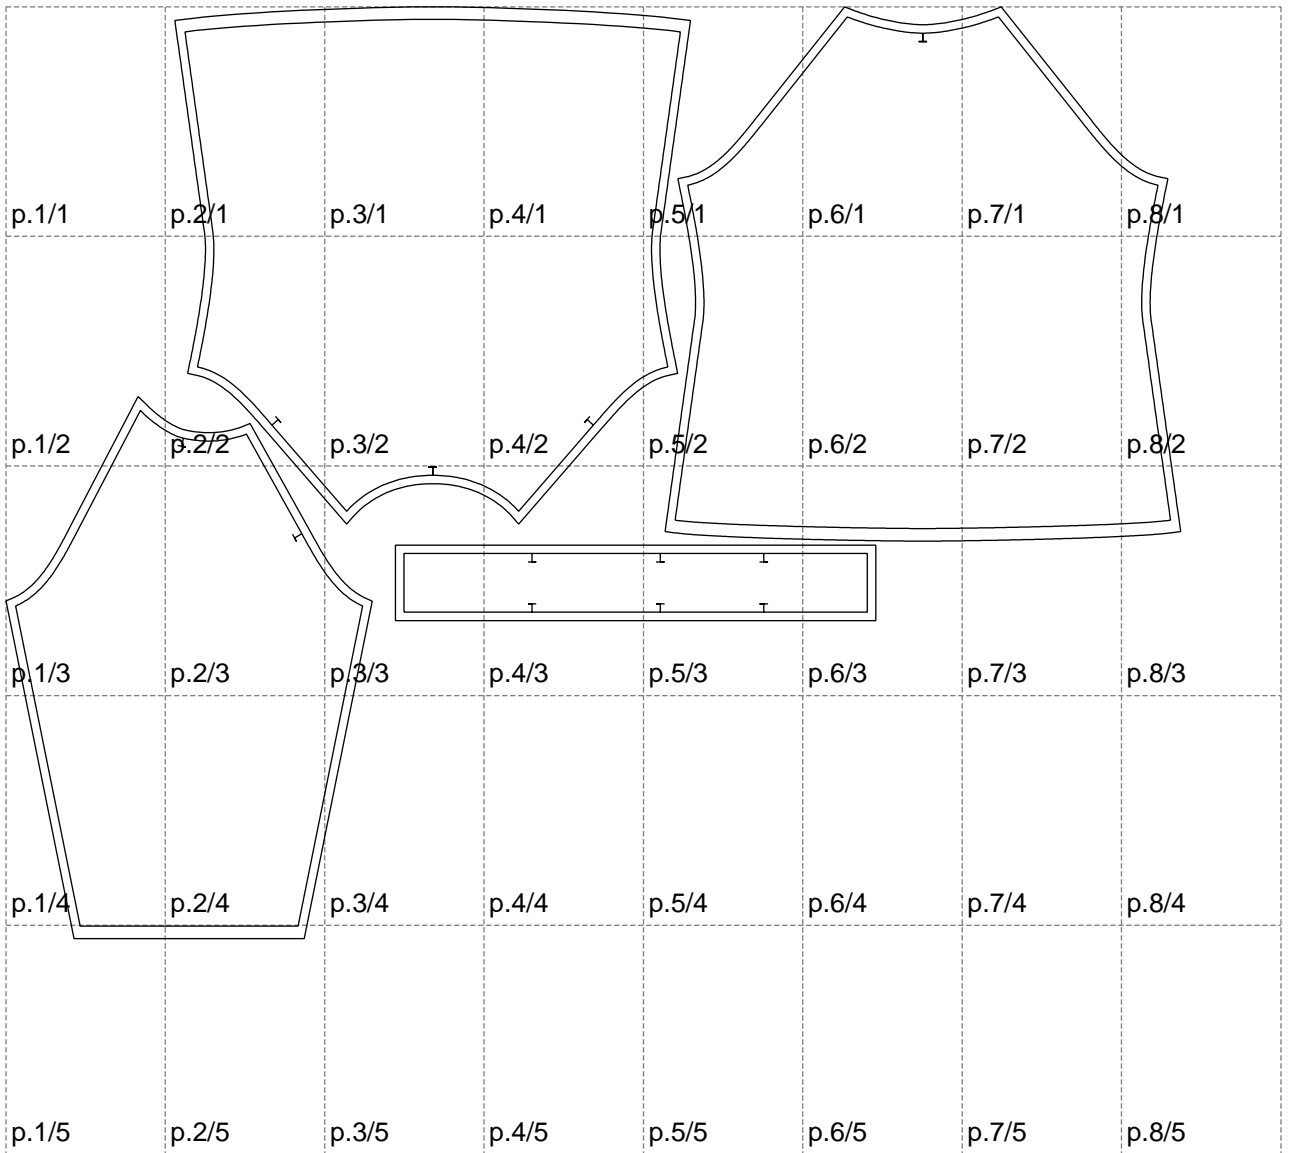

Not for print

Paper size: A4, size:1399.00 x1109.68 mm

# Example

size:1458.90 x1320.26 mm

Maneken =1 ver.0

rz\_1=170

rz\_16=116

rz\_17=100

rz\_18=98.8

rz\_19=124

rz\_20=121

---

. . . . .  
. . . . .  
. . . . .