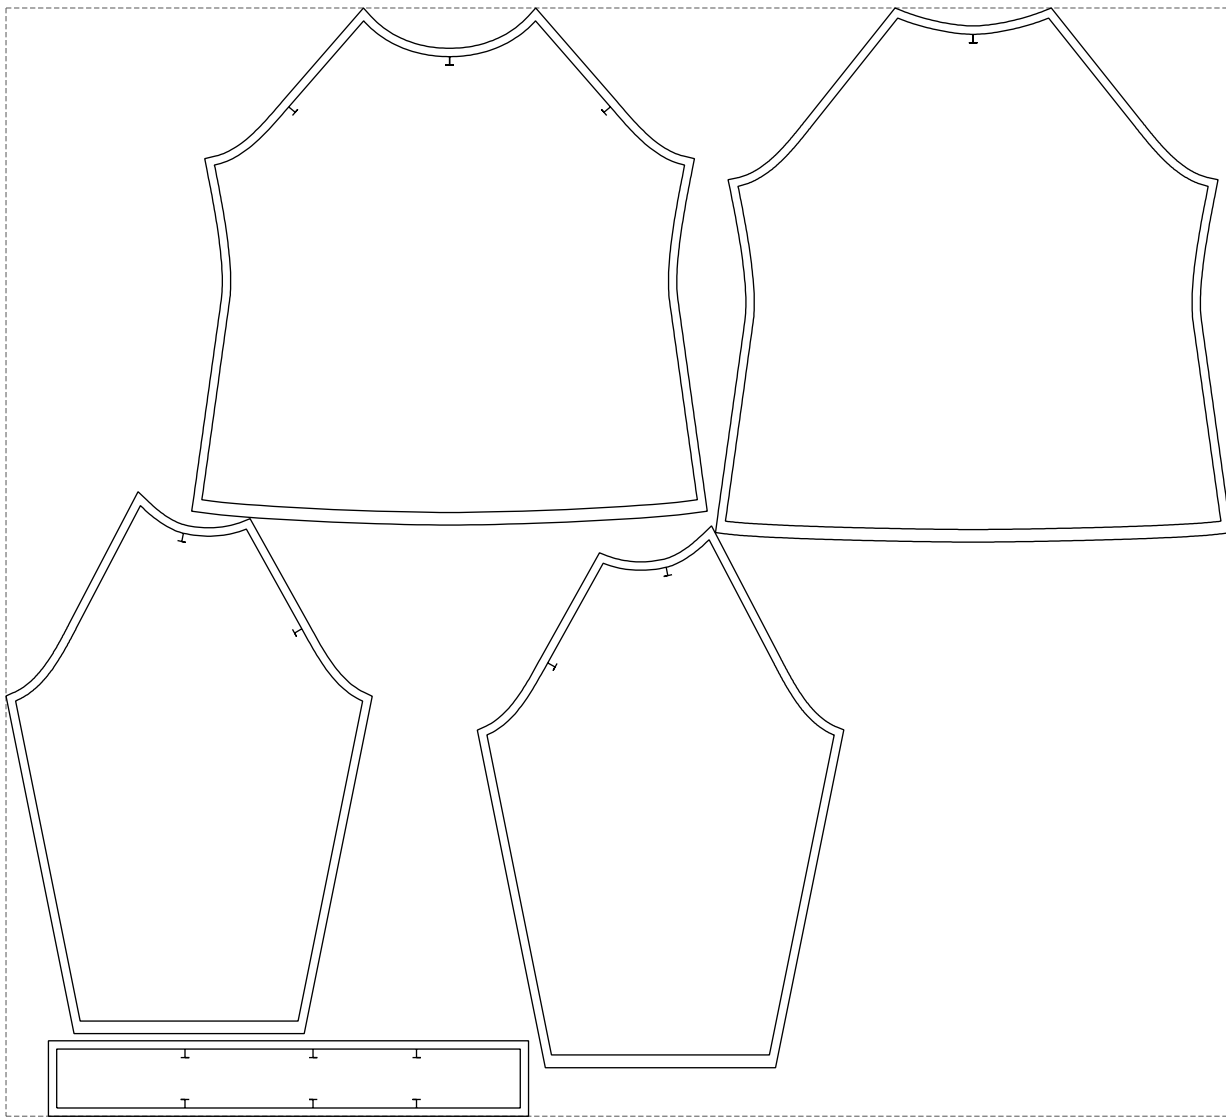

Not for print

Paper size: A4, size:1399.00 x1109.68 mm

# Example

size:1458.90 x1320.26 mm

Maneken =1 ver.0

rz\_1=170

rz\_16=116

rz\_17=100

rz\_18=98.8

rz\_19=124

rz\_20=121

---

. . . . .  
. . . . .  
. . . . .