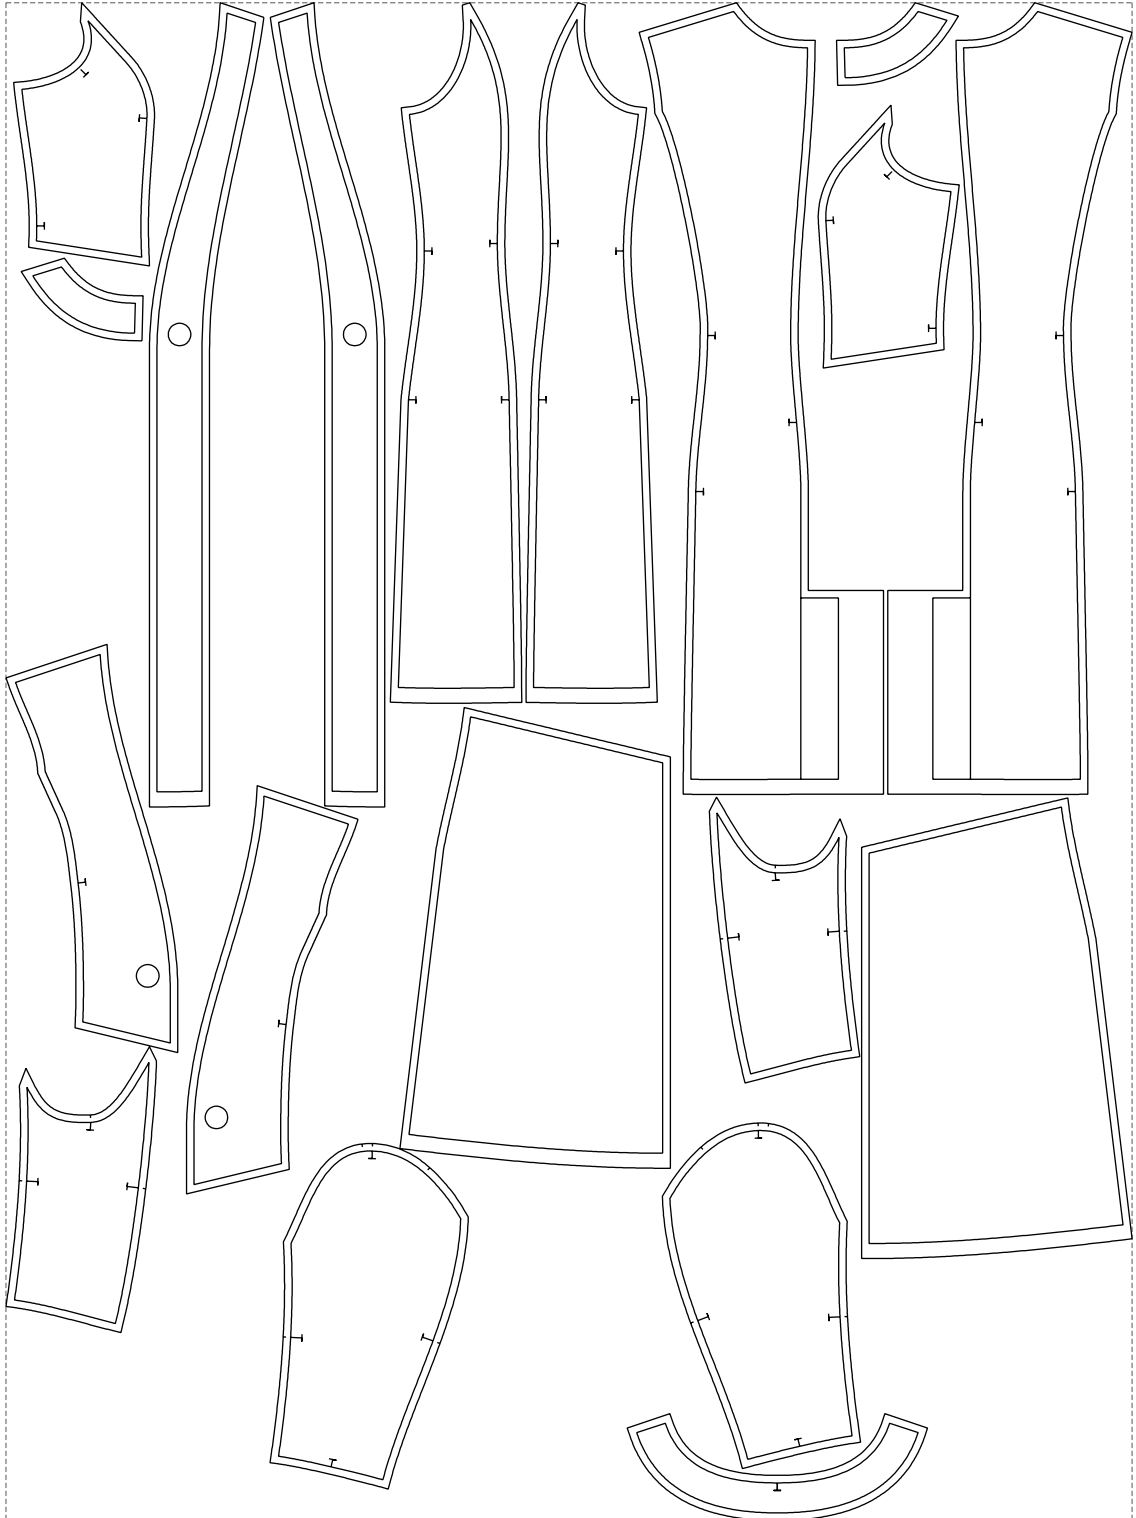

# Example

size:1499.00 x2020.60 mm

Maneken =1 ver.0

rz\_1=170

rz\_16=104

rz\_17=88.9

rz\_18=84.4

rz\_19=112