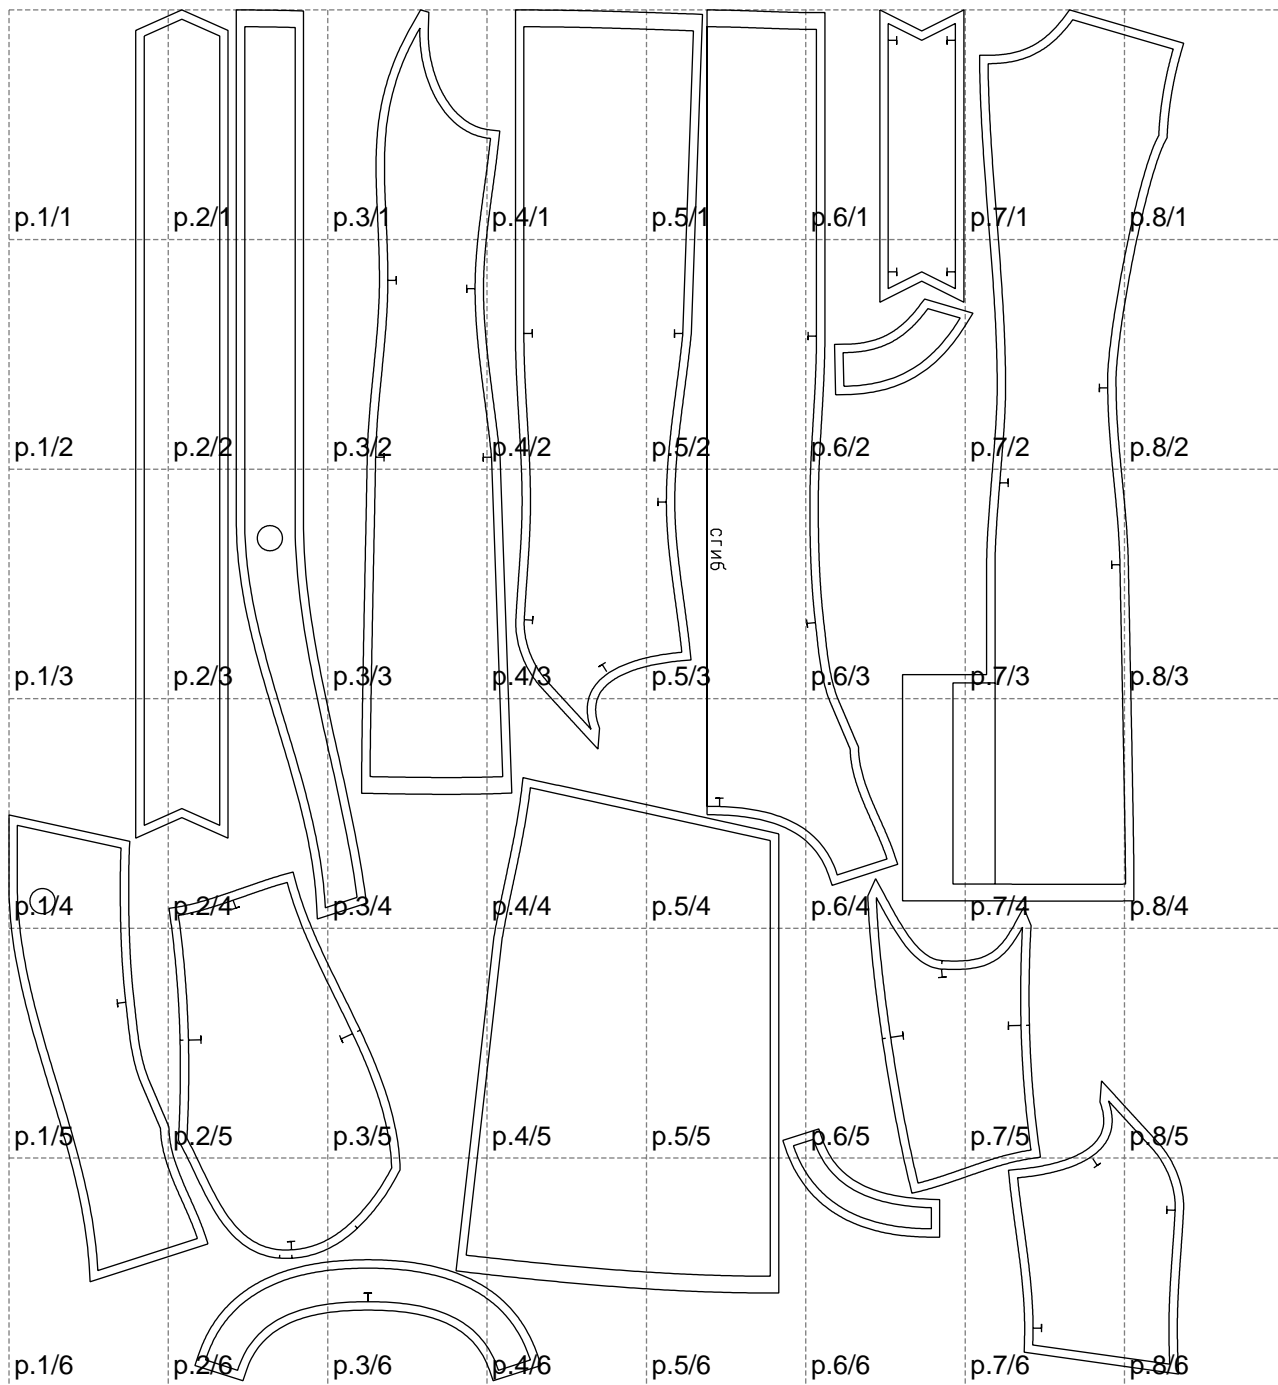

Not for print

Paper size: A4, size:1399.00 x1632.41 mm

# Example

size:1499.00 x2017.41 mm

Maneken =1 ver.0

rz\_1=170

rz\_16=112

rz\_17=96.2

rz\_18=94

rz\_19=120

rz\_20=117

---

. . . . .  
. . . . .  
. . . . .