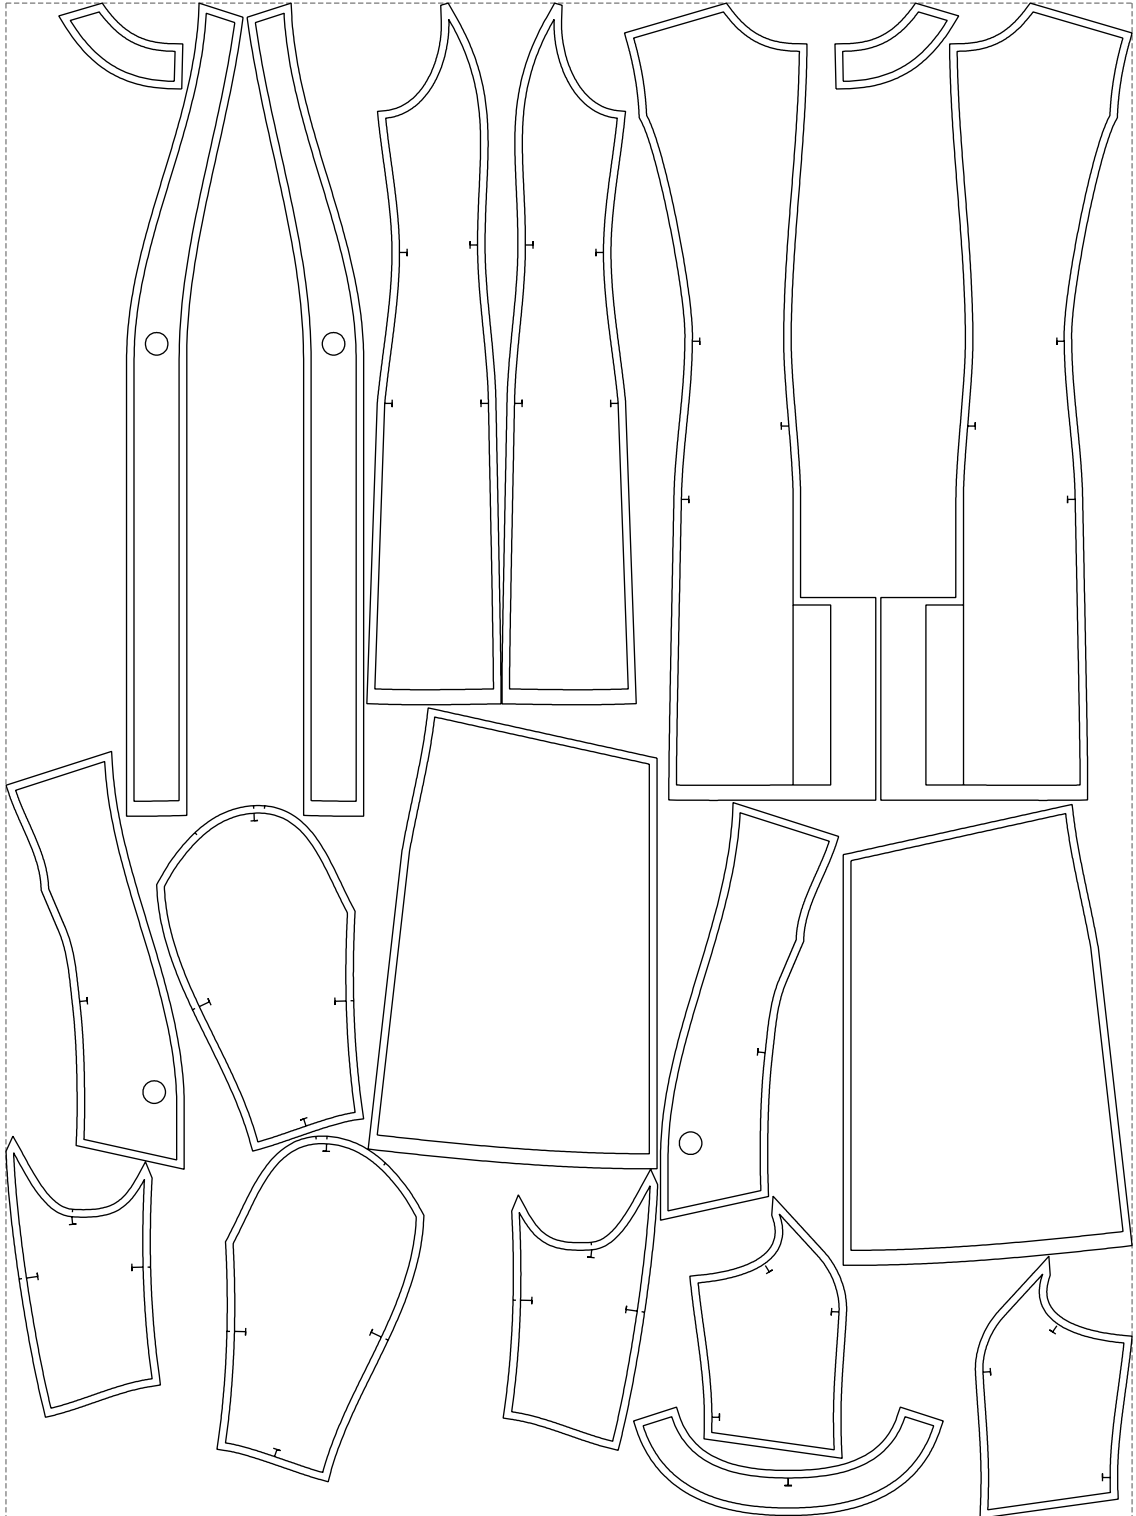

# Example

size:1499.00 x2017.41 mm

Maneken =1 ver.0

rz\_1=170

rz\_16=112

rz\_17=96.2

rz\_18=94

rz\_19=120