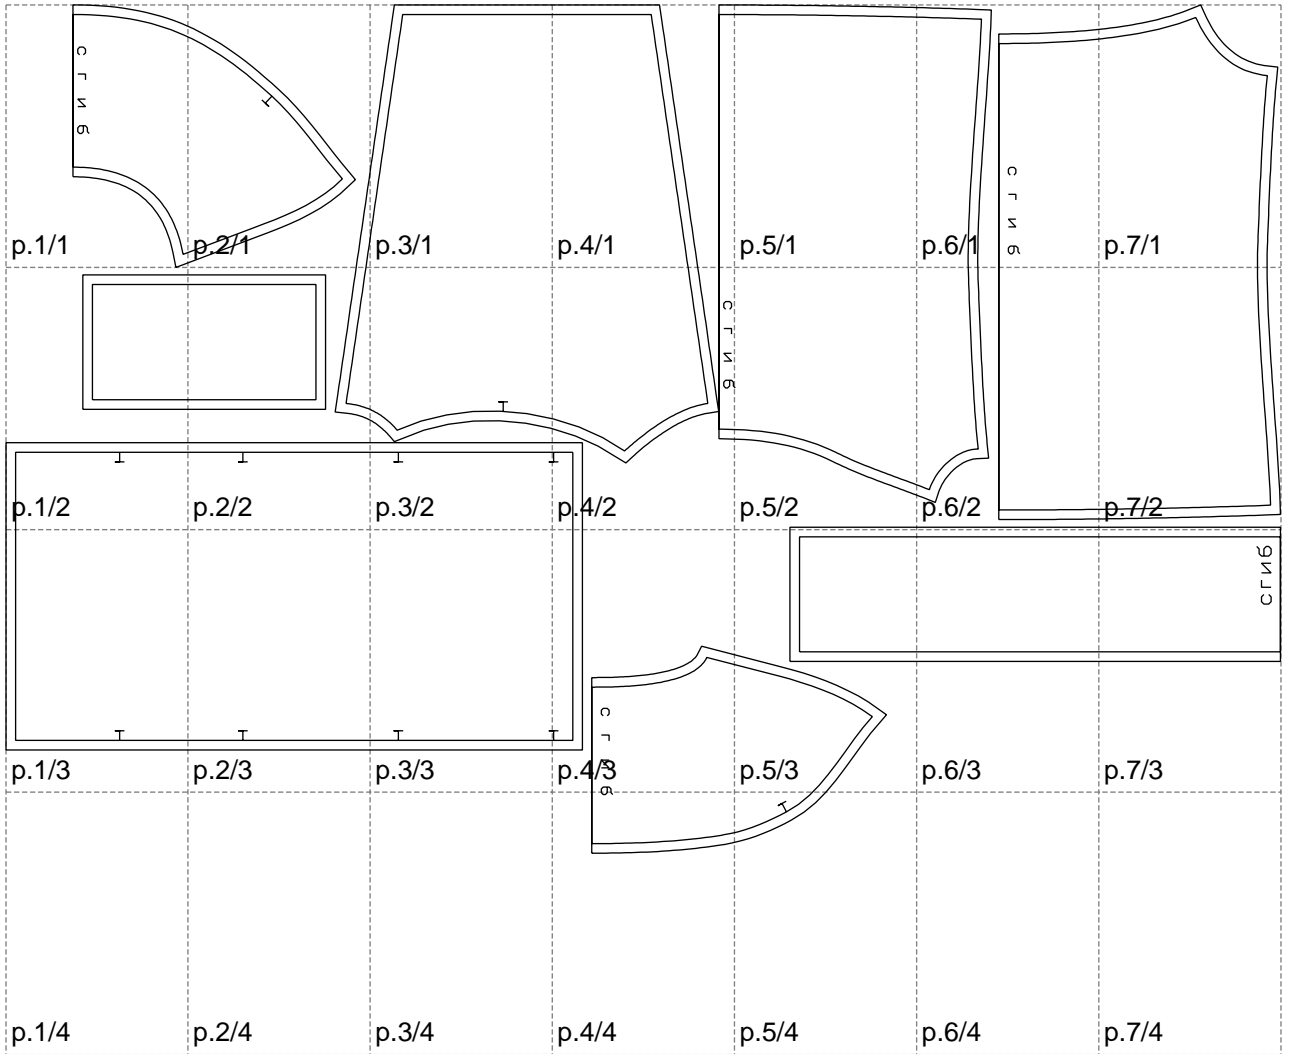

Not for print

Paper size: A4, size:1328.27 x883.81 mm

Example

size:1388.48 x284.74 mm

Maneken =1 ver.0

rz_1=170

rz_16=92

rz_17=78.8

rz_18=71.8

rz_19=100

rz_20=98.1

.
.
.