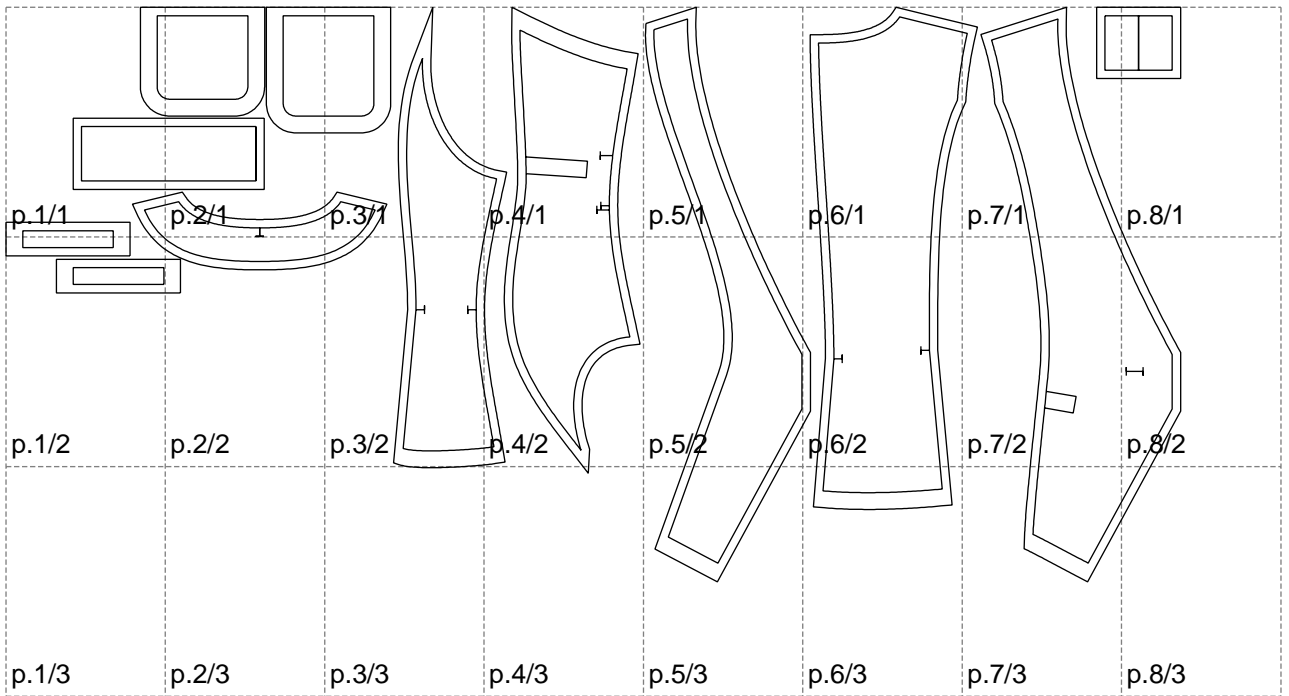

Not for print

Paper size: A4, size:1399.00 x684.00 mm

# Example

size:1499.00 x1088.87 mm

Maneken =1 ver.0

rz\_1=170

rz\_16=88

rz\_17=75.6

rz\_18=67.6

rz\_19=96

rz\_20=94.6

---

. . . . .  
. . . . .  
. . . . .