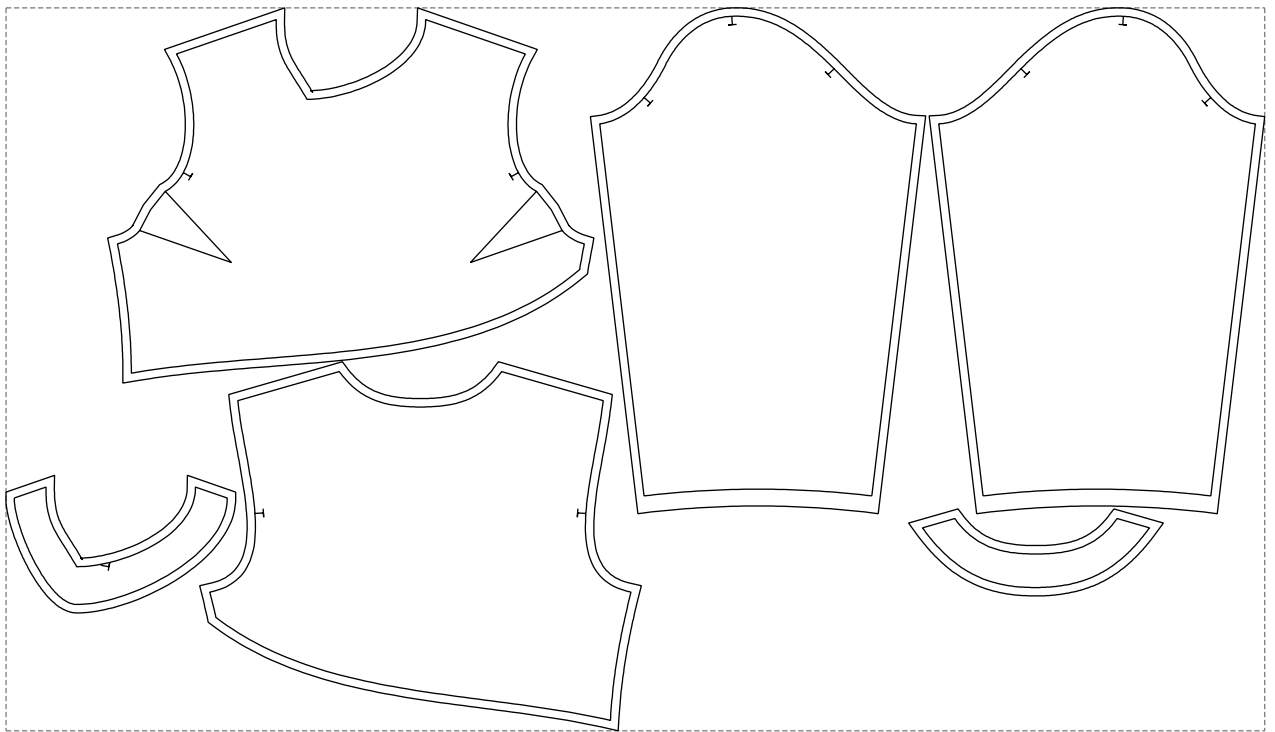

Not for print

Paper size: A4, size:1388.95 x2528.41 mm

# Example

size:1499.00 x861.25 mm

Maneken =1 ver.0

rz\_1=170

rz\_16=112

rz\_17=96.2

rz\_18=94

rz\_19=120