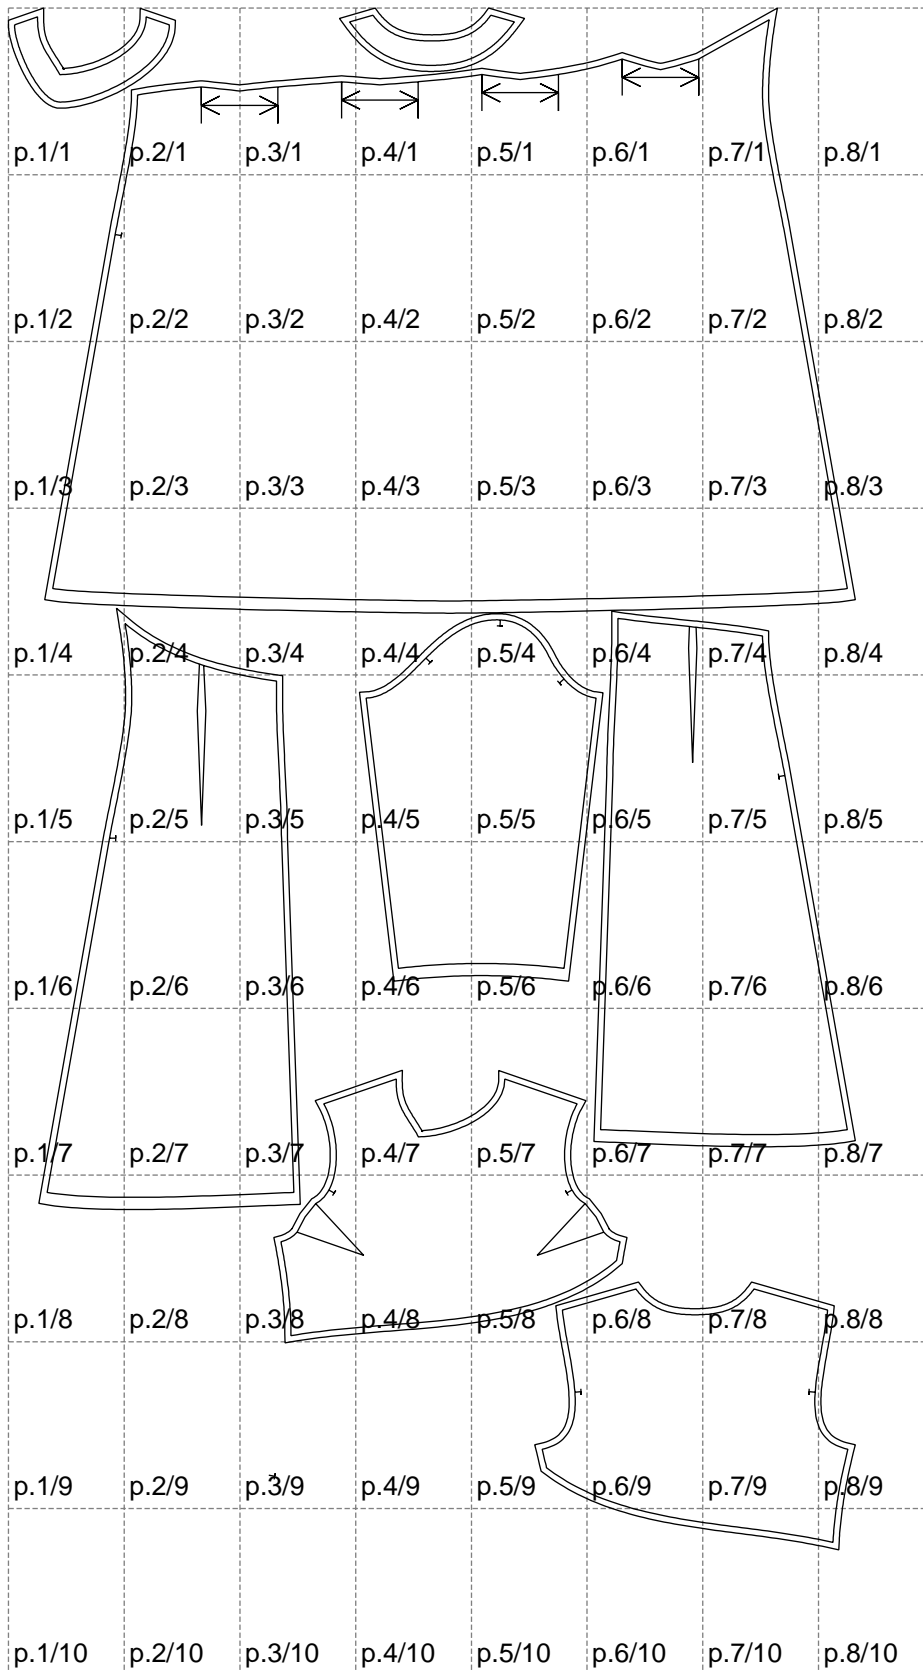

Not for print

Paper size: A4, size:1388.95 x2528.41 mm

# Example

size:1499.00 x861.25 mm

Maneken =1 ver.0

rz\_1=170

rz\_16=112

rz\_17=96.2

rz\_18=94

rz\_19=120

rz\_20=117

---

. . . . .  
. . . . .  
. . . . .