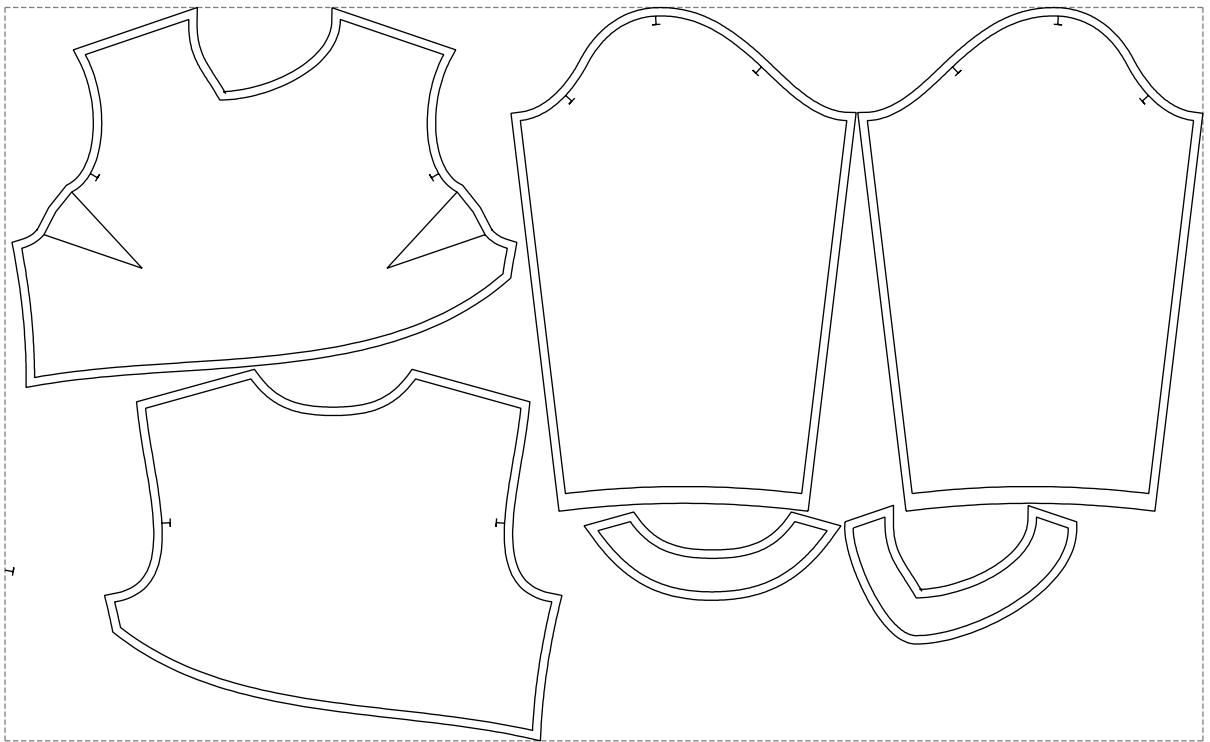

Not for print

Paper size: A4, size:1375.16 x2547.85 mm

# Example

size:1426.83 x873.38 mm

Maneken =1 ver.0

rz\_1=170

rz\_16=116

rz\_17=100

rz\_18=98.8

rz\_19=124