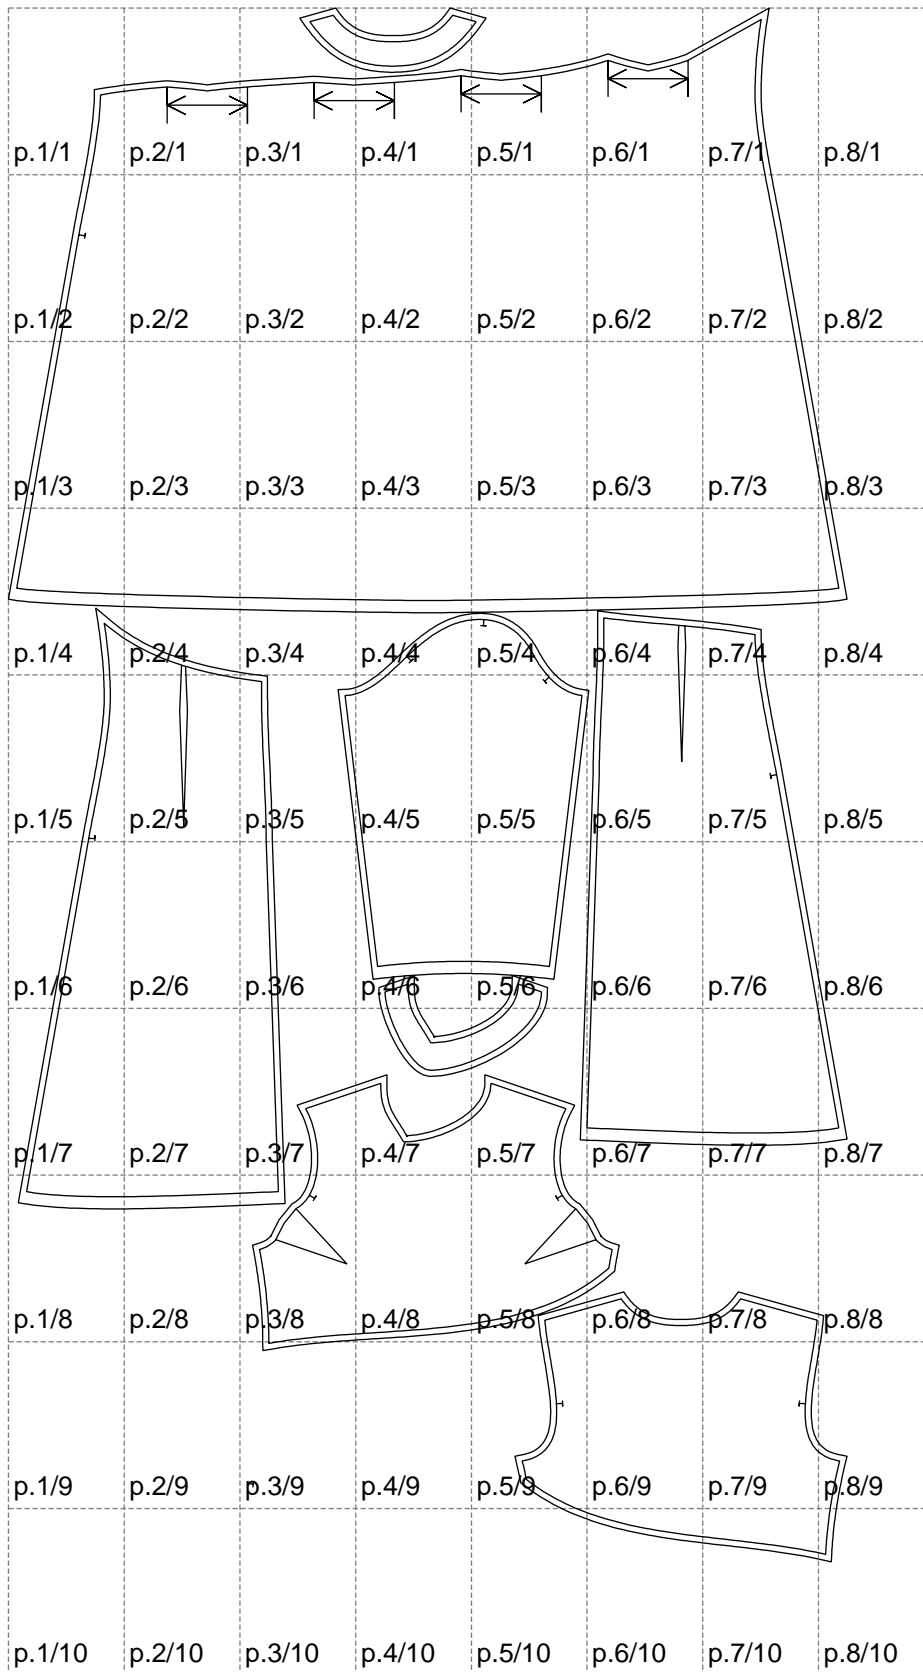

Not for print

Paper size: A4, size:1375.16 x2547.85 mm

# Example

size:1426.83 x873.38 mm

Maneken =1 ver.0

rz\_1=170

rz\_16=116

rz\_17=100

rz\_18=98.8

rz\_19=124

rz\_20=121

---

. . . . .  
. . . . .  
. . . . .