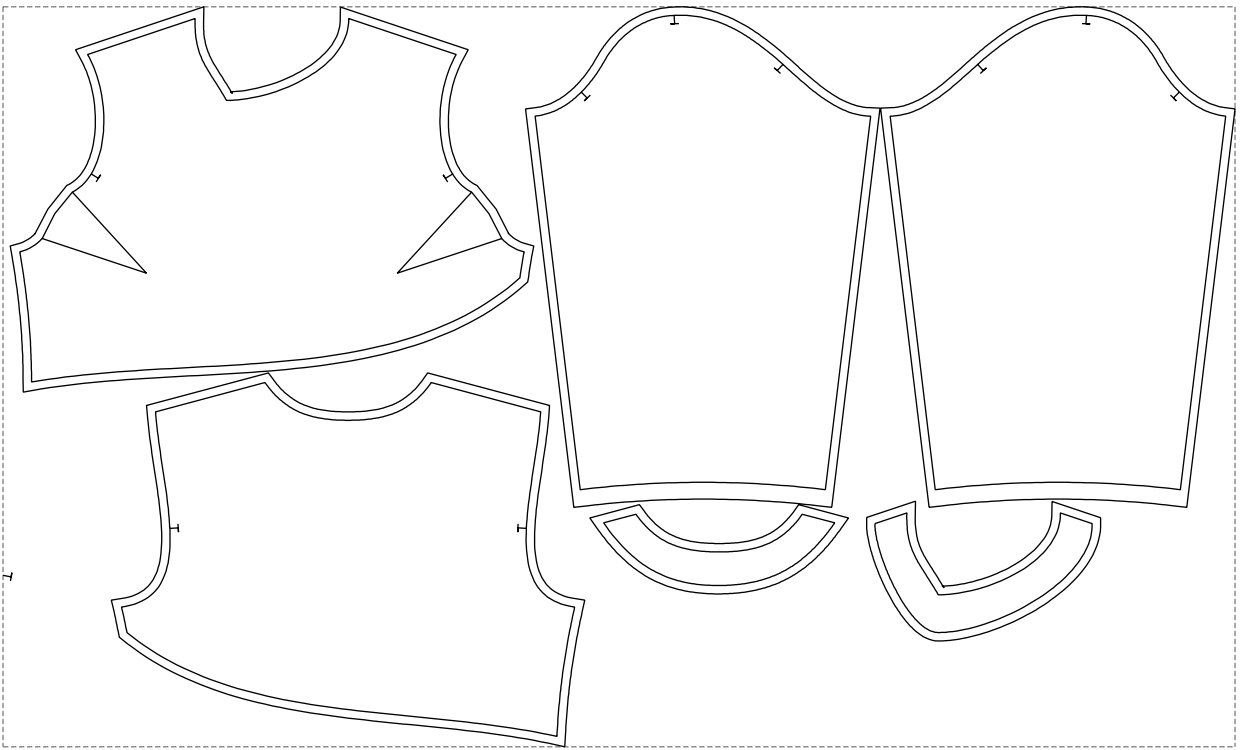

Not for print

Paper size: A4, size:1420.74 x2552.65 mm

Example

size:1467.35 x881.42 mm

Maneken =1 ver.0

rz_1=170

rz_16=120

rz_17=104

rz_18=103.6

rz_19=128

rz_20=125.1

.
.
.