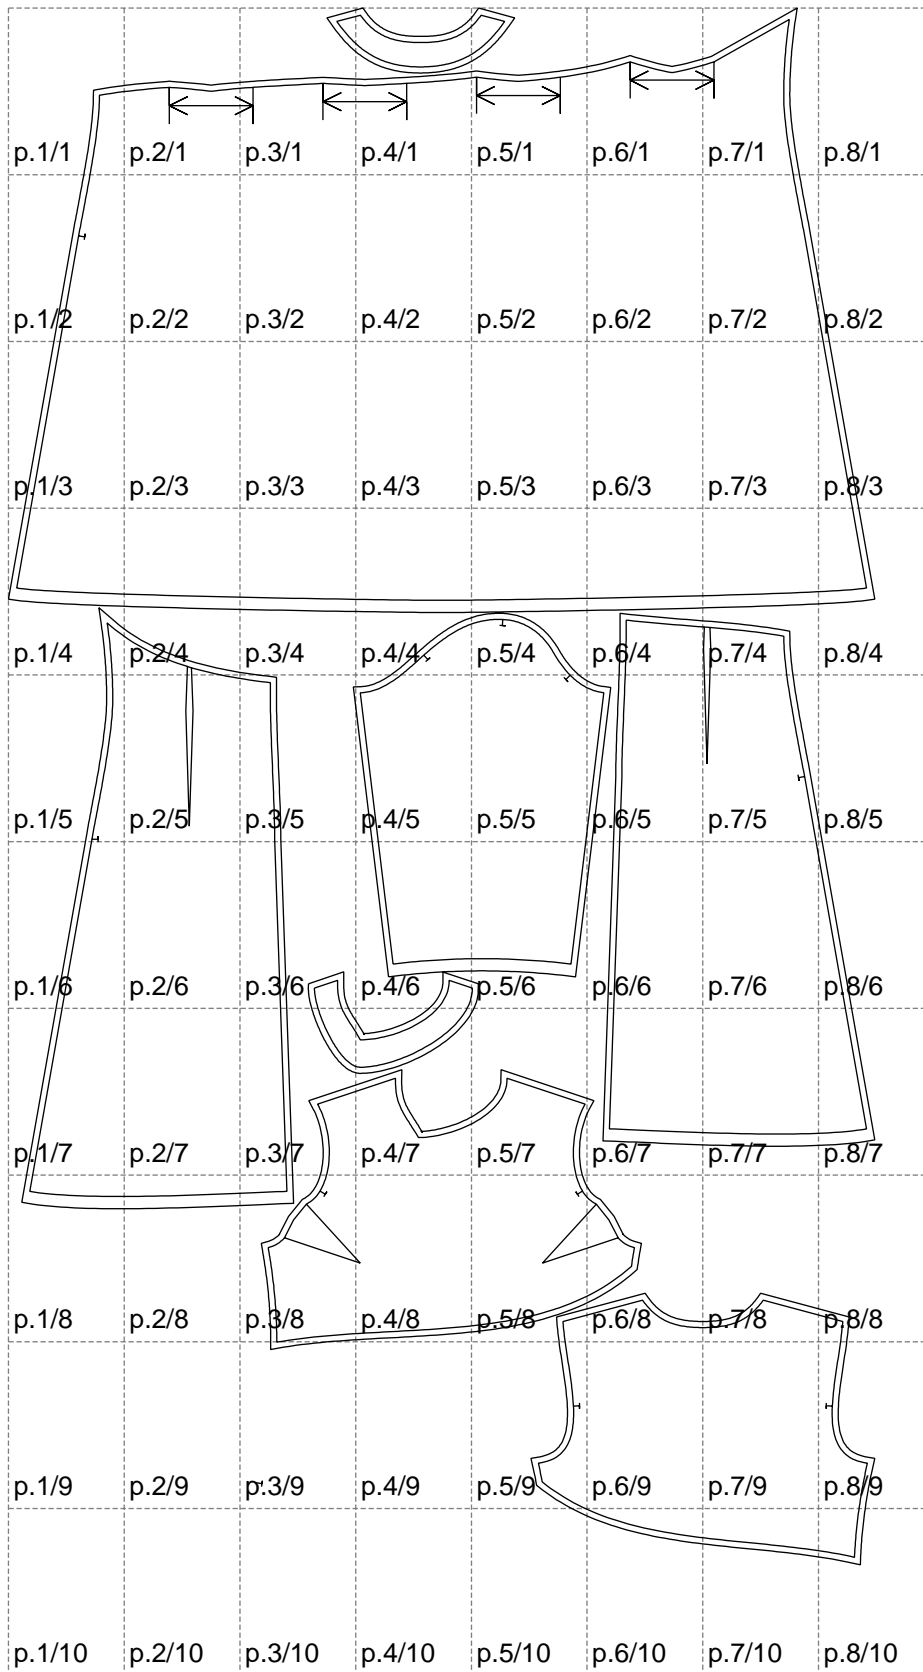

Not for print

Paper size: A4, size:1420.74 x2552.65 mm

Example

size:1467.35 x881.42 mm

Maneken =1 ver.0

rz_1=170

rz_16=120

rz_17=104

rz_18=103.6

rz_19=128

rz_20=125.1

.
.
.