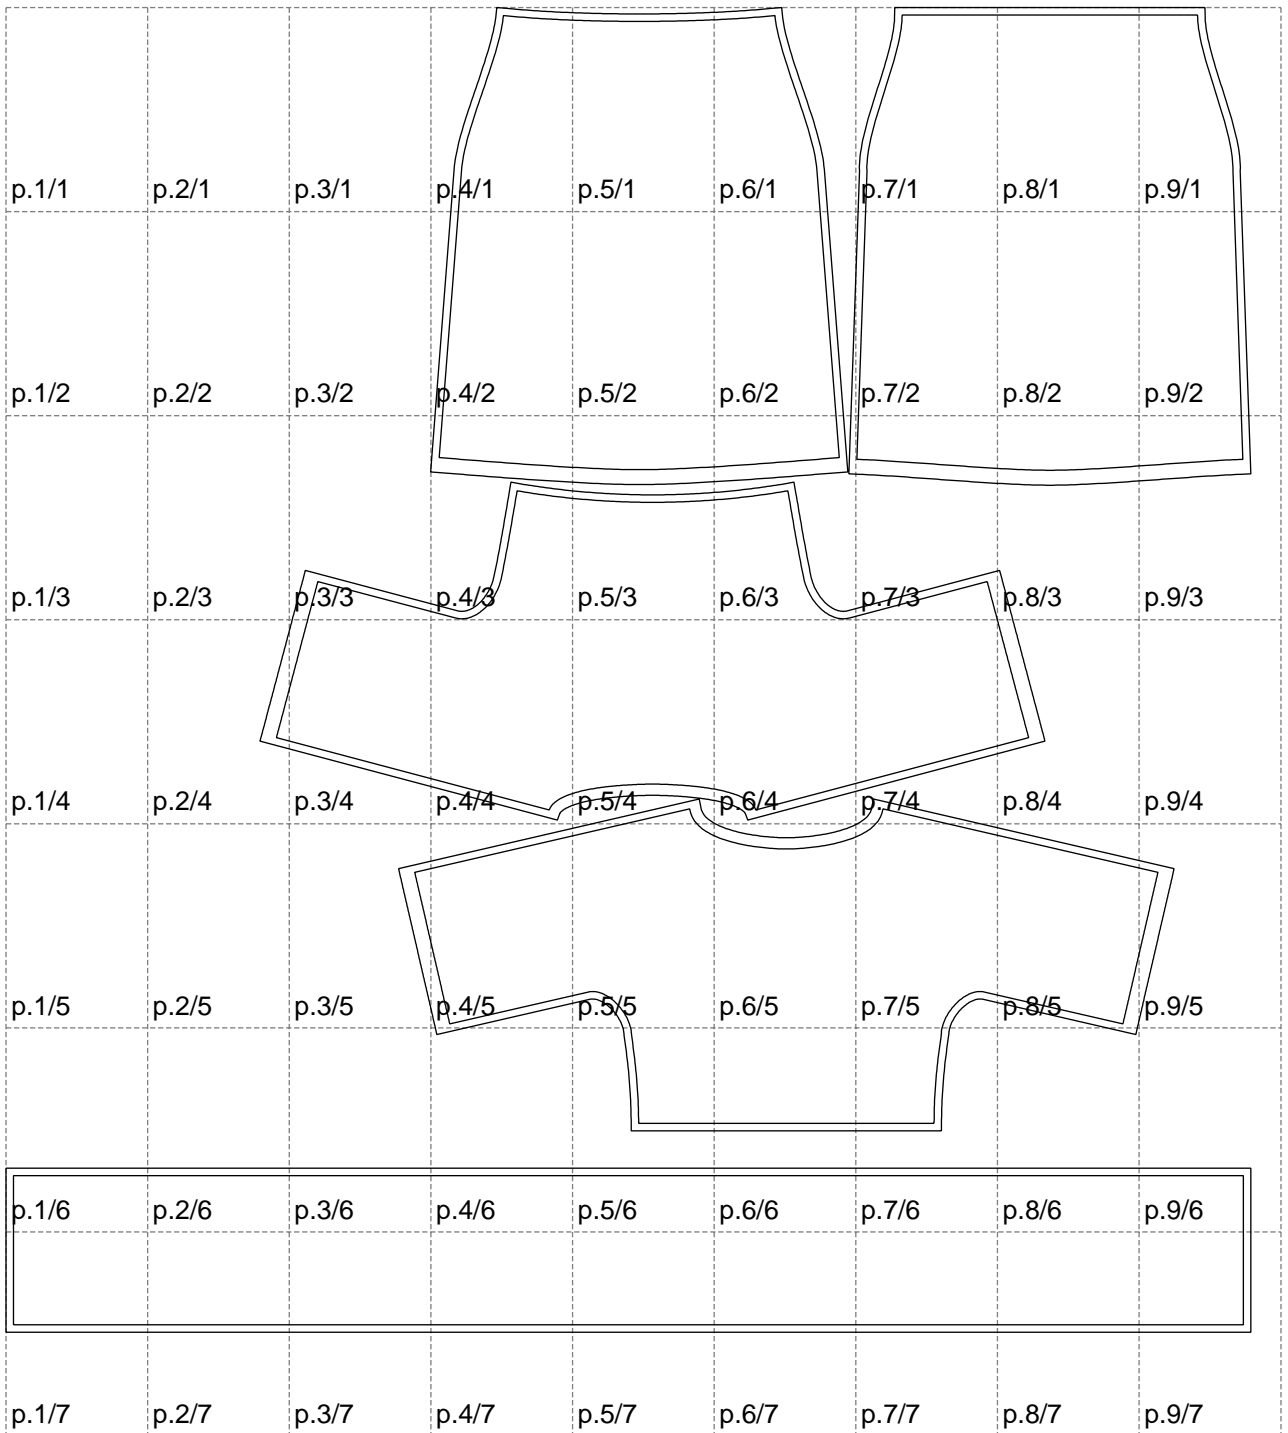

Not for print

Paper size: A4, size:1668.00 x1774.82 mm

# Example

size:1668.00 x1774.82 mm

Maneken =1 ver.0

rz\_1=170

rz\_16=96

rz\_17=82

rz\_18=76

rz\_19=104

rz\_20=101.8

---

. . . . .  
. . . . .  
. . . . .