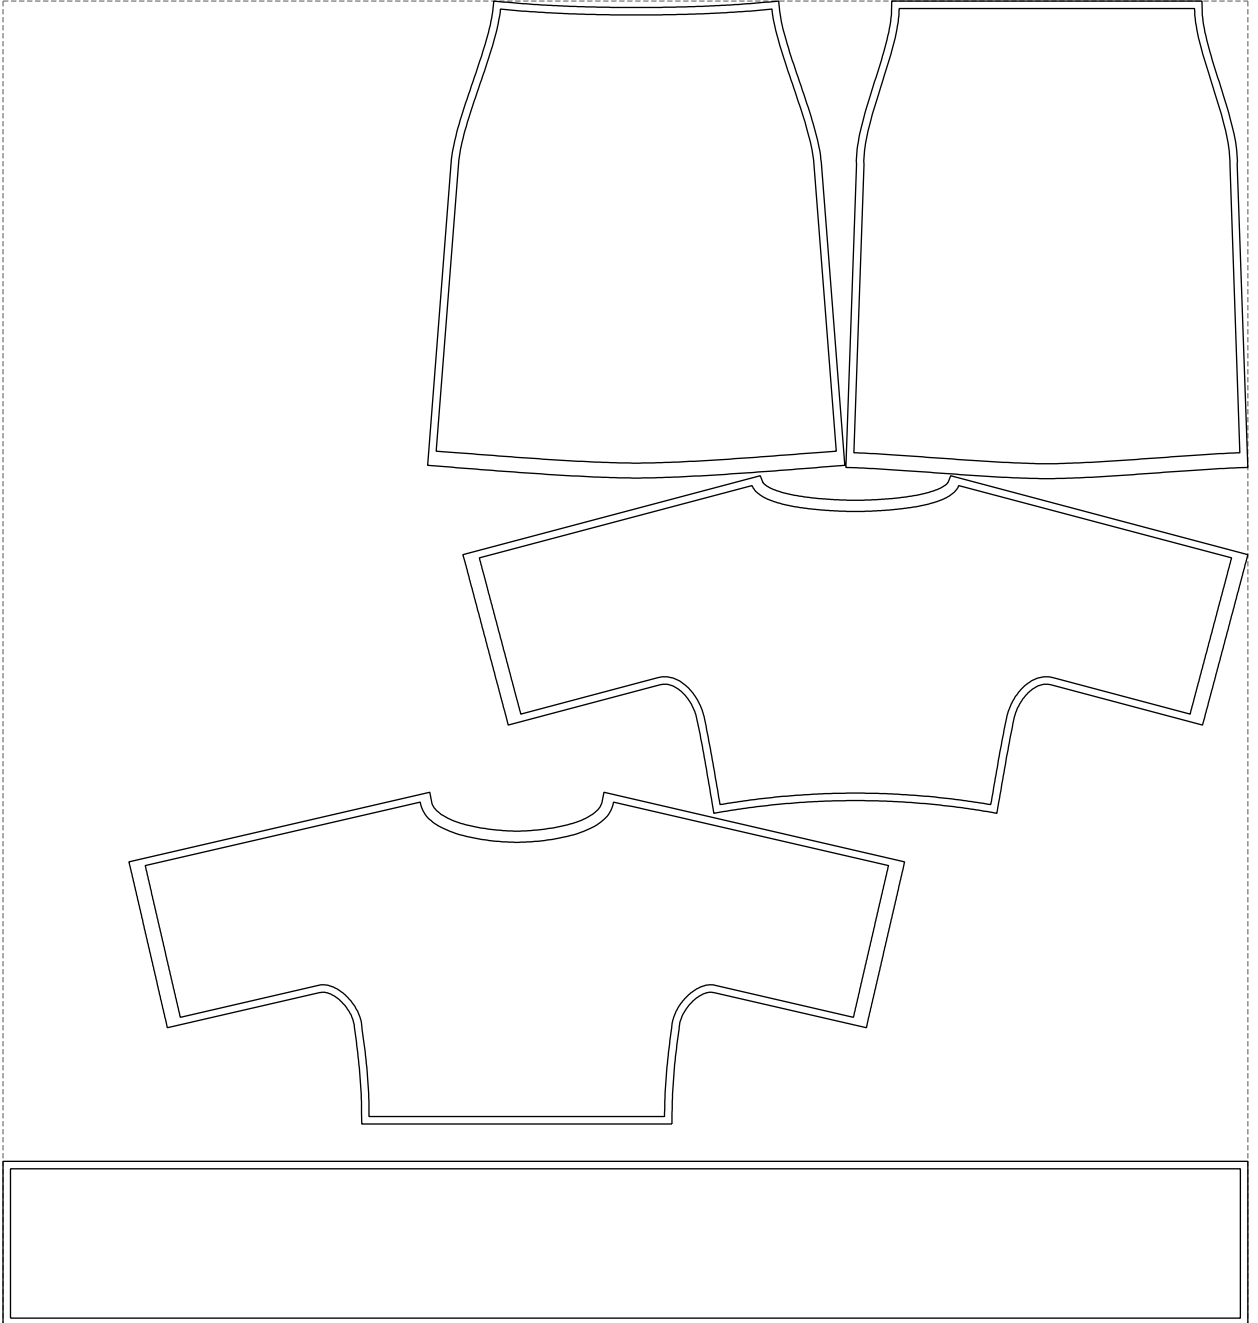

Not for print

Paper size: A4, size:1668.00 x1774.82 mm

# Example

size:1668.00 x1774.82 mm

Maneken =1 ver.0

rz\_1=170

rz\_16=96

rz\_17=82

rz\_18=76

rz\_19=104

rz\_20=101.8

---

. . . . .  
. . . . .  
. . . . .