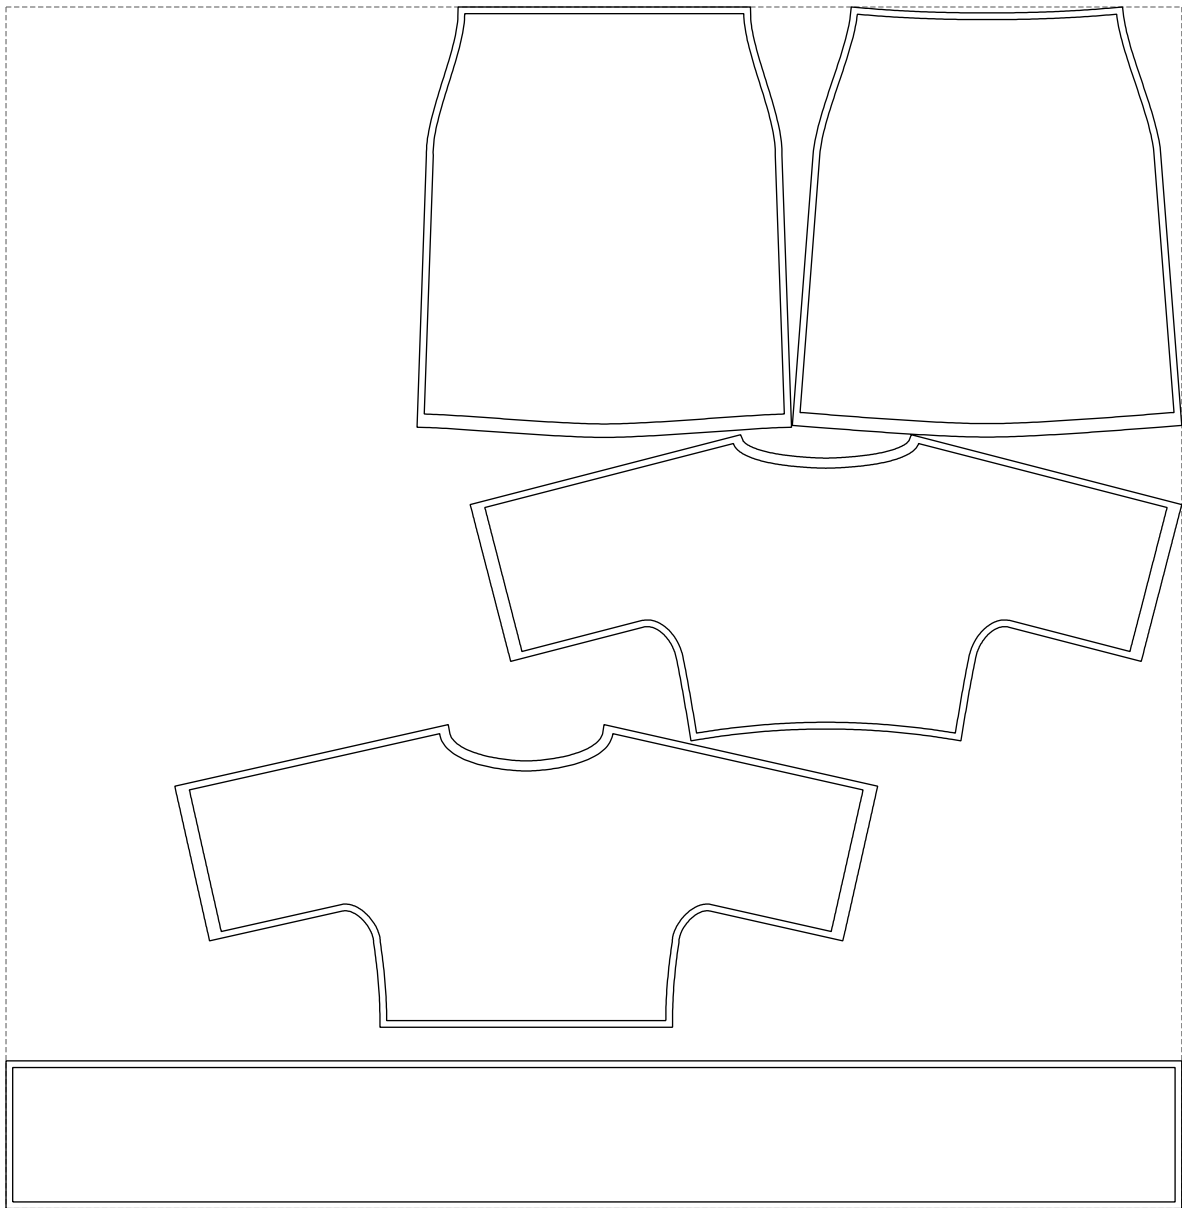

Not for print

Paper size: A4, size:1750.40 x1781.32 mm

Example

size:1750.40 x1789.33 mm

Maneken =1 ver.0

rz_1=170

rz_16=100

rz_17=85.4

rz_18=80.2

rz_19=108

rz_20=105.4

.
.
.