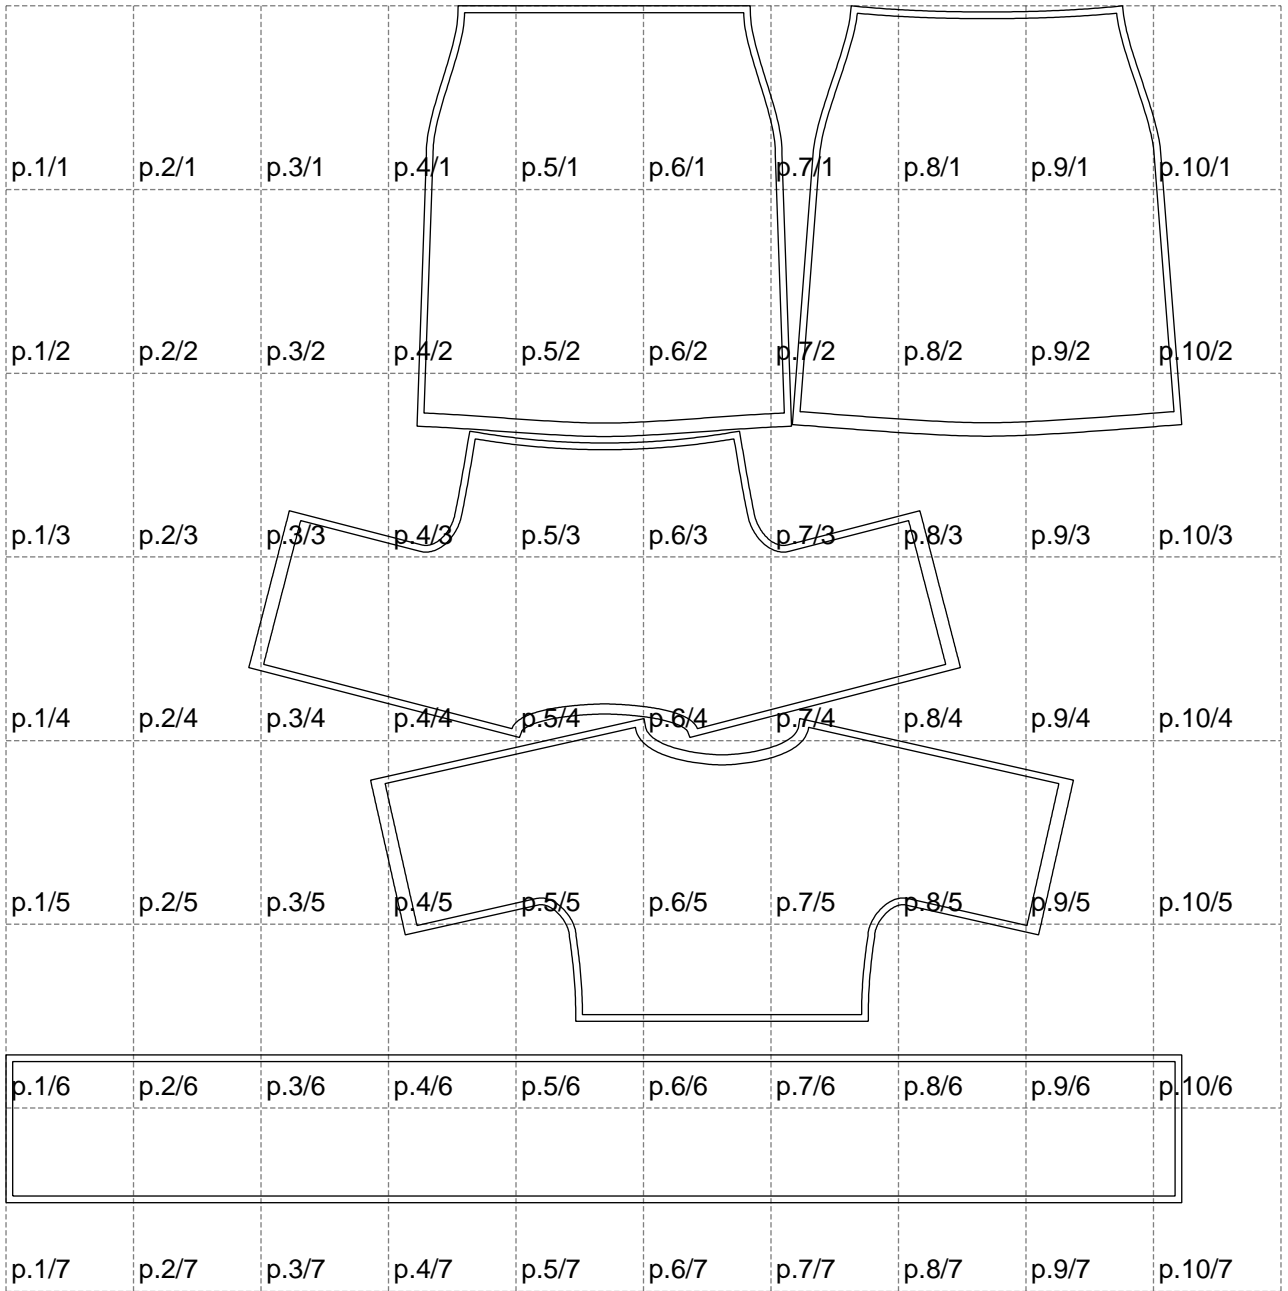

Not for print

Paper size: A4, size:1750.40 x1781.32 mm

Example

size:1750.40 x1789.33 mm

Maneken =1 ver.0

rz_1=170

rz_16=100

rz_17=85.4

rz_18=80.2

rz_19=108

rz_20=105.4

.
.
.