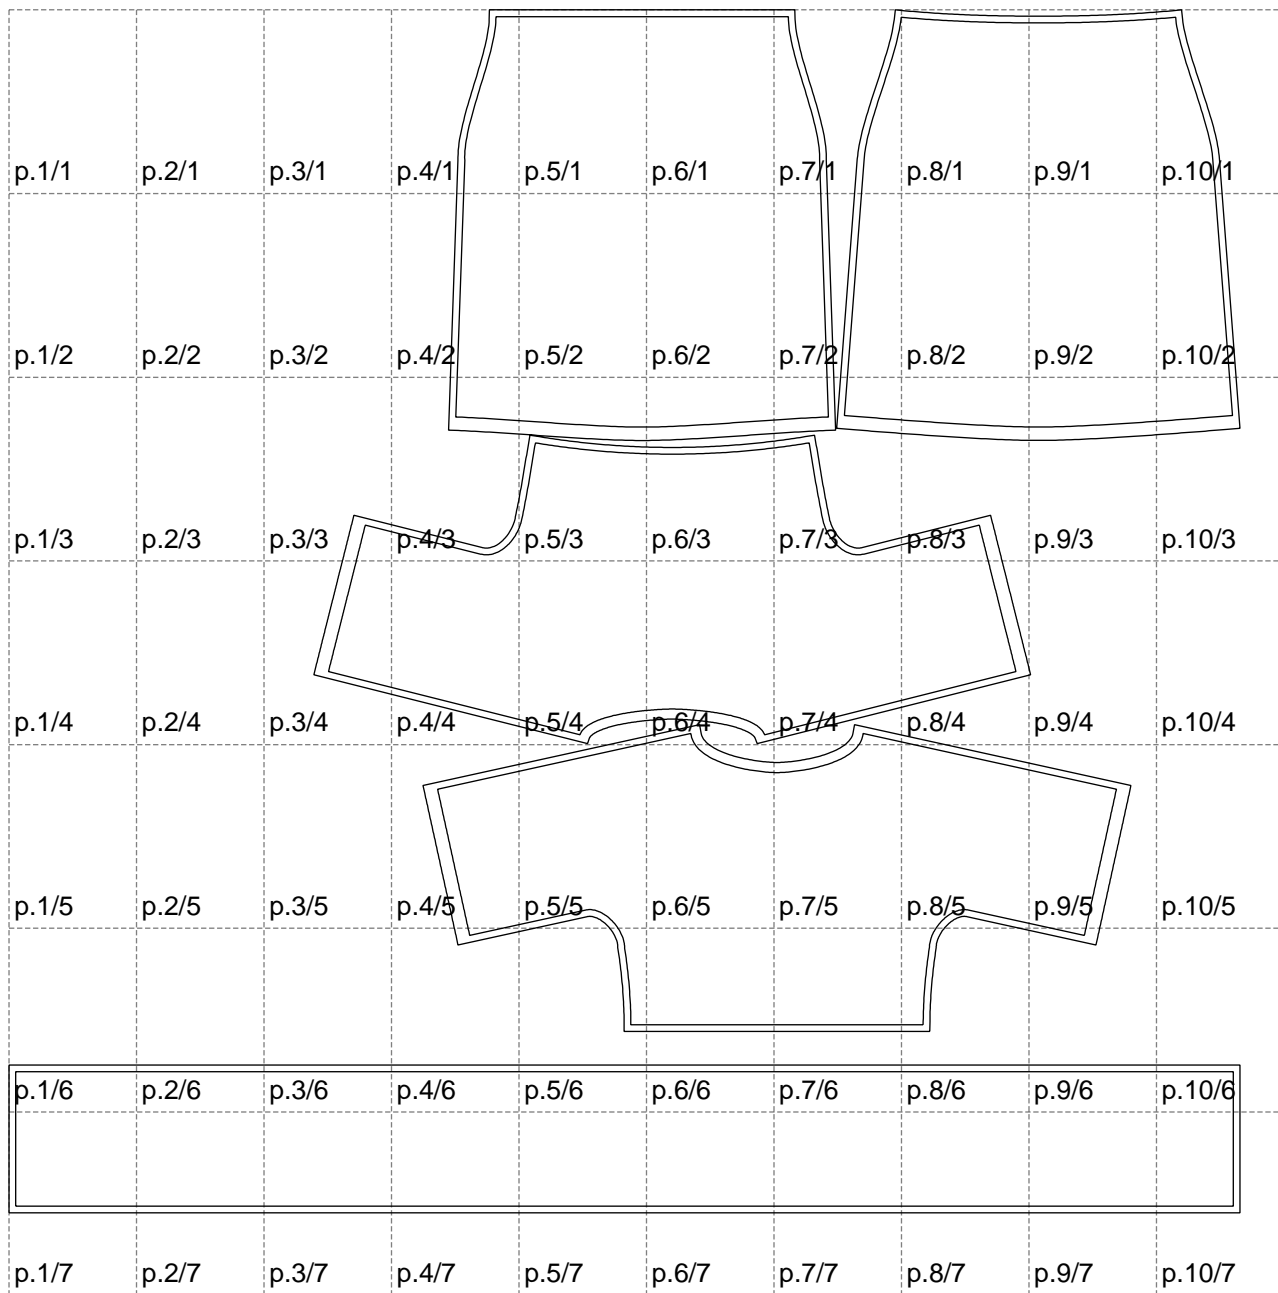

Not for print

Paper size: A4, size:1832.80 x1790.67 mm

# Example

size:1832.80 x1814.68 mm

Maneken =1 ver.0

rz\_1=170

rz\_16=104

rz\_17=88.9

rz\_18=84.4

rz\_19=112

rz\_20=109.3

---

. . . . .  
. . . . .  
. . . . .