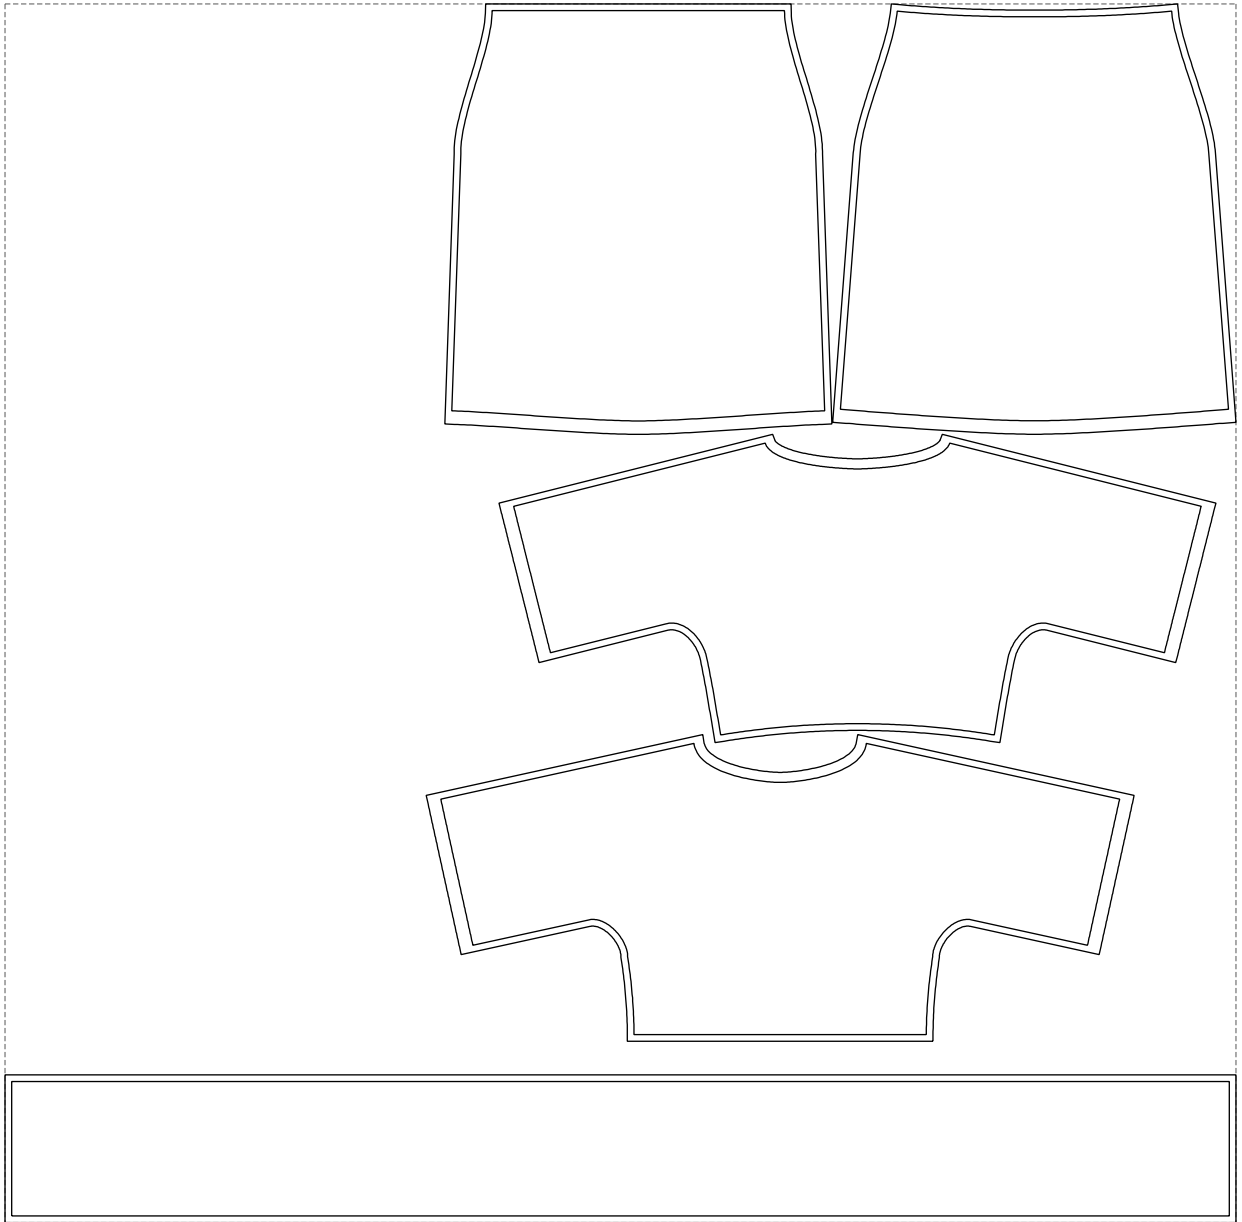

Not for print

Paper size: A4, size:1832.80 x1790.67 mm

# Example

size:1832.80 x1814.68 mm

Maneken =1 ver.0

rz\_1=170

rz\_16=104

rz\_17=88.9

rz\_18=84.4

rz\_19=112