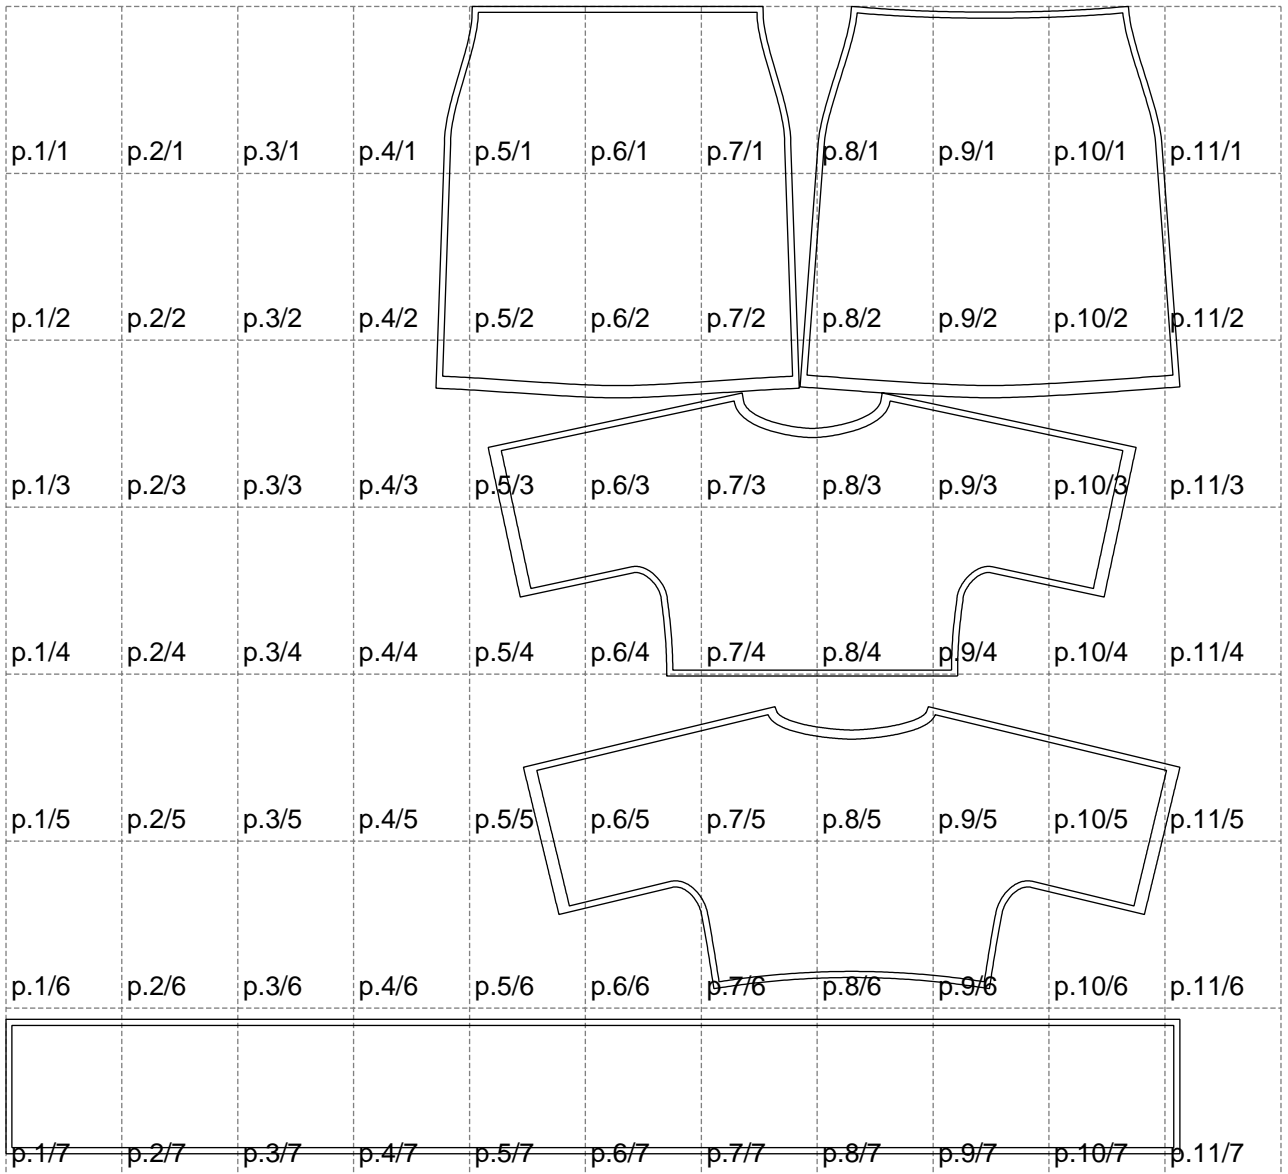

Not for print

Paper size: A4, size:1922.40 x1878.52 mm

Example

size:1922.40 x1878.52 mm

Maneken =1 ver.0

rz_1=170

rz_16=108

rz_17=92.5

rz_18=89.2

rz_19=116

rz_20=113

.
.
.