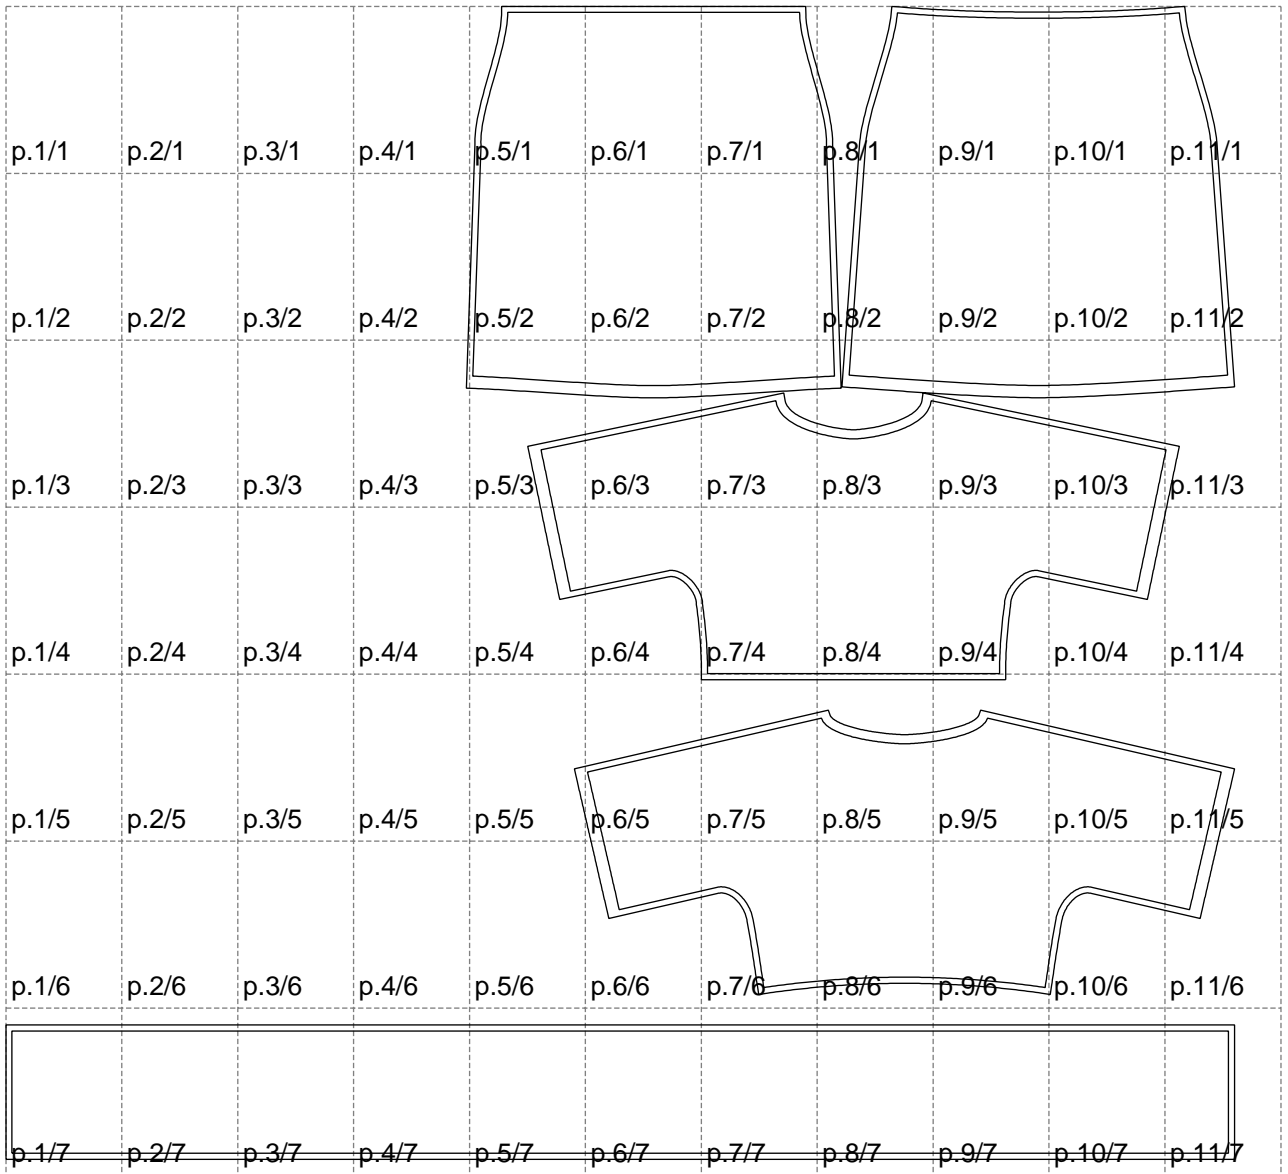

Not for print

Paper size: A4, size:2012.00 x1887.89 mm

# Example

size:2012.00 x1887.89 mm

Maneken =1 ver.0

rz\_1=170

rz\_16=112

rz\_17=96.2

rz\_18=94

rz\_19=120

rz\_20=117

---

. . . . .  
. . . . .  
. . . . .