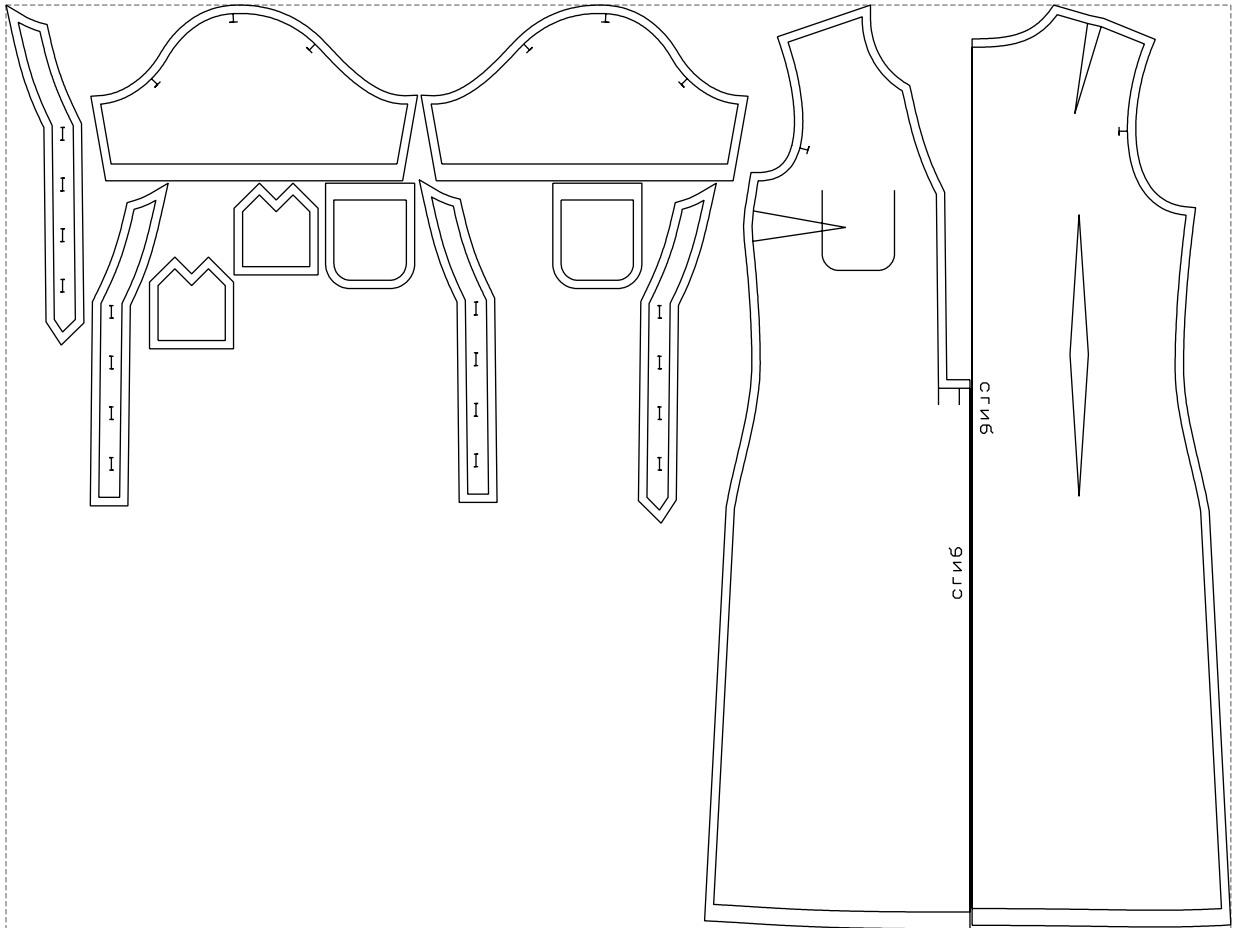

Not for print

Paper size: A4, size:1399.00 x1100.31 mm

# Example

size:1458.82 x1100.31 mm

Maneken =1 ver.0

rz\_1=170

rz\_16=88

rz\_17=75.6

rz\_18=67.6

rz\_19=96

rz\_20=94.6

---

. . . . .  
. . . . .  
. . . . .