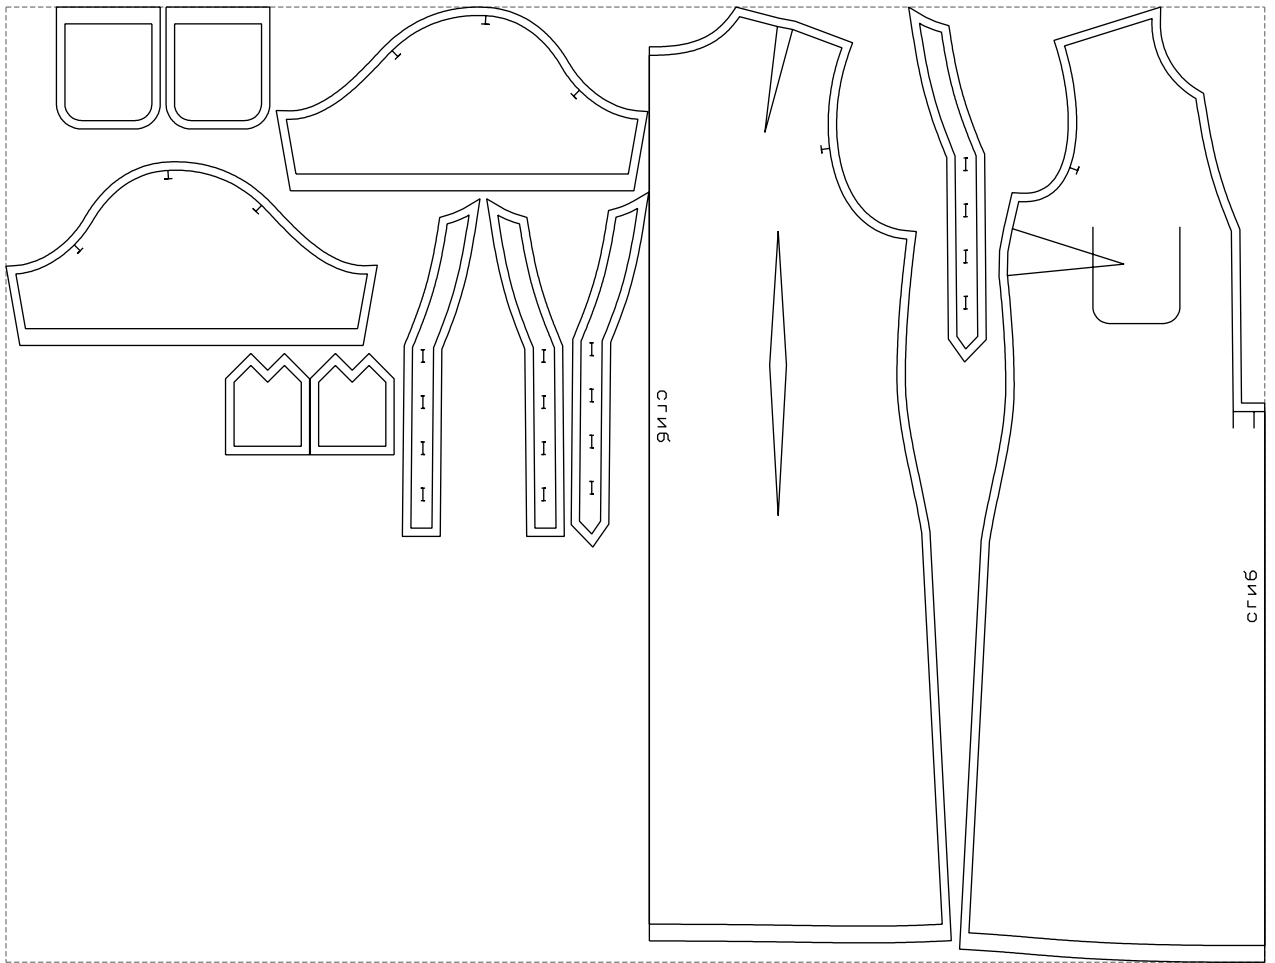

Not for print

Paper size: A4, size:1338.70 x1137.79 mm

# Example

size:1499.00 x1137.79 mm

Maneken =1 ver.0

rz\_1=170

rz\_16=108

rz\_17=92.5

rz\_18=89.2

rz\_19=116