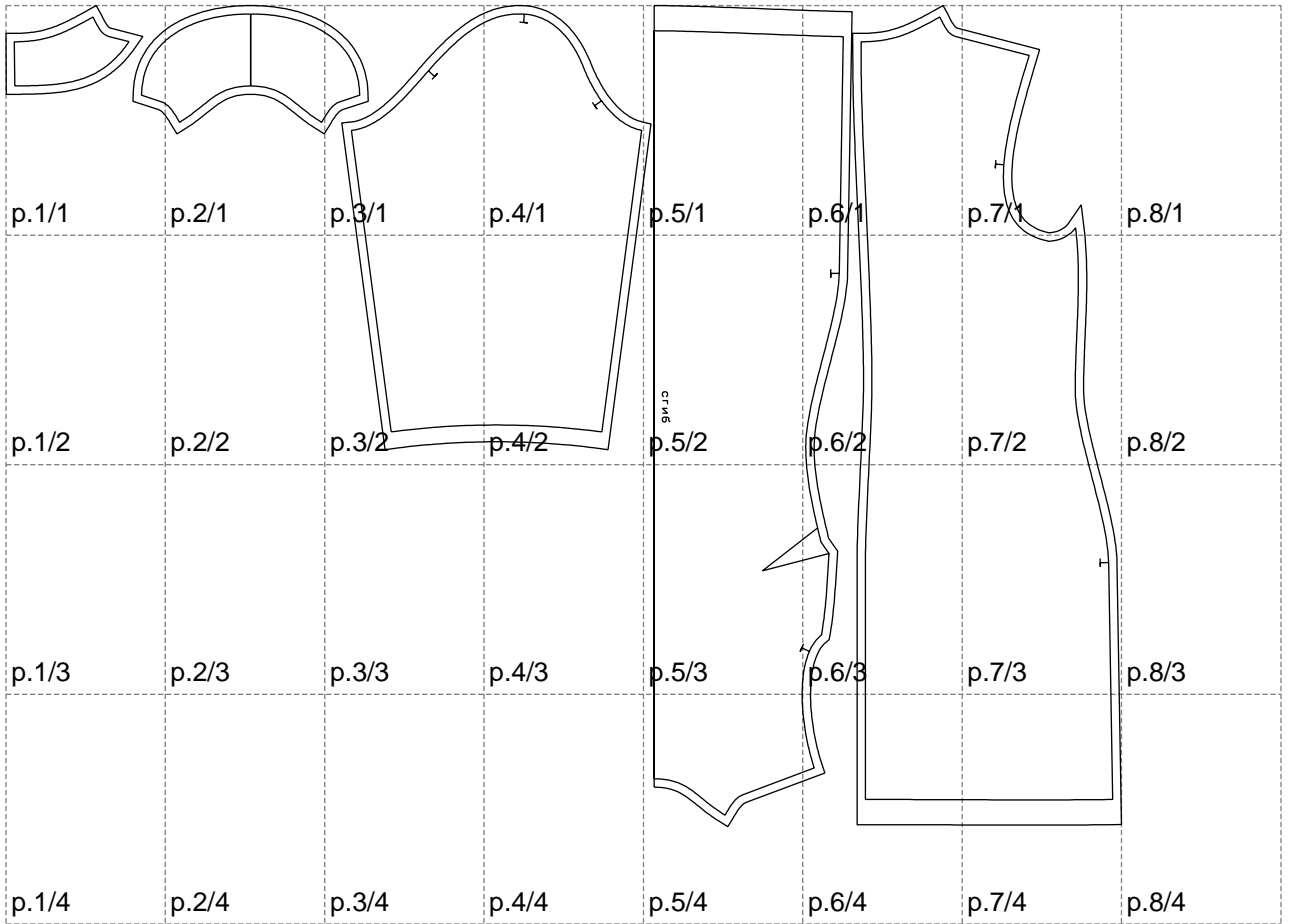

Not for print

Paper size: A4, size:1328.66 x977.83 mm

# Example

size:1499.00 x977.83 mm

Maneken =1 ver.0

rz\_1=170

rz\_16=92

rz\_17=78.8

rz\_18=71.8

rz\_19=100

rz\_20=98.1

---

. . . . .  
. . . . .  
. . . . .