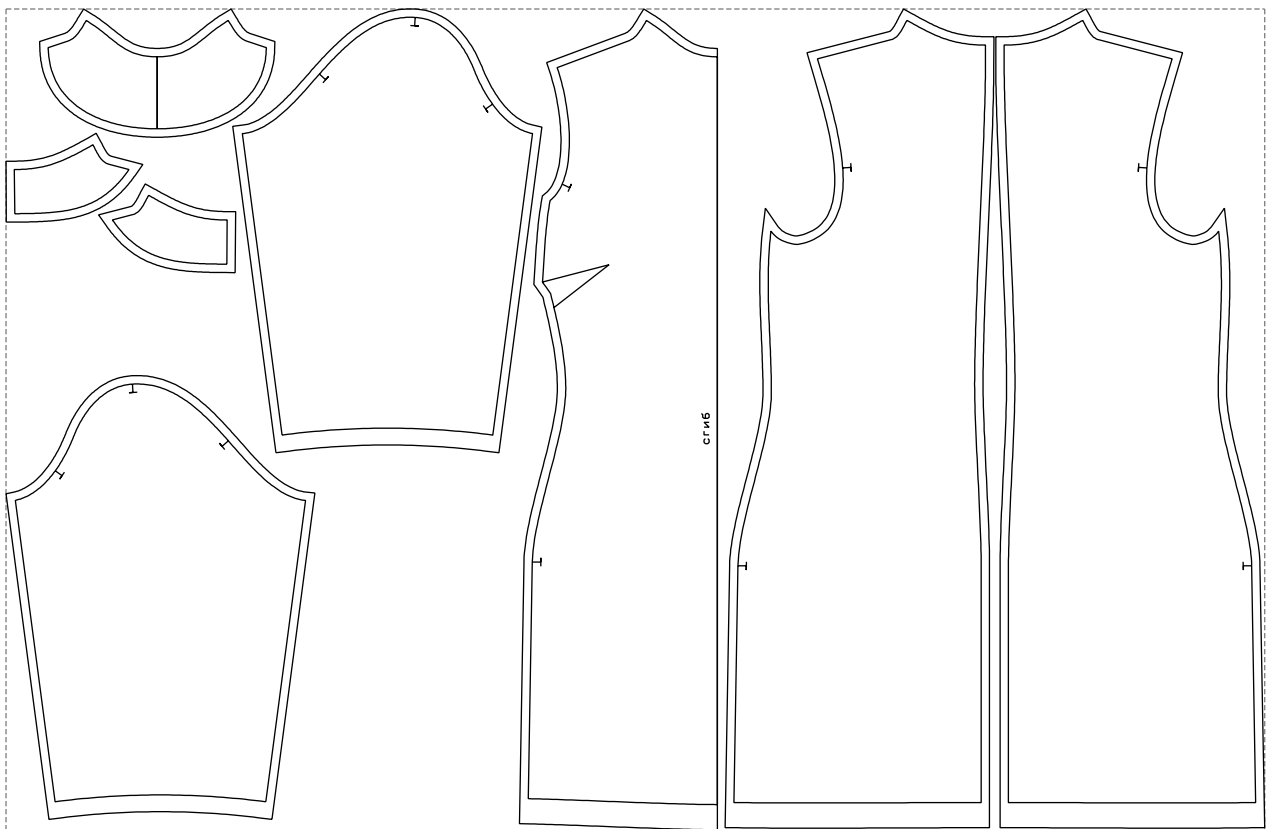

Not for print

Paper size: A4, size:1328.66 x977.83 mm

# Example

size:1499.00 x977.83 mm

Maneken =1 ver.0

rz\_1=170

rz\_16=92

rz\_17=78.8

rz\_18=71.8

rz\_19=100

rz\_20=98.1

---

. . . . .  
. . . . .  
. . . . .