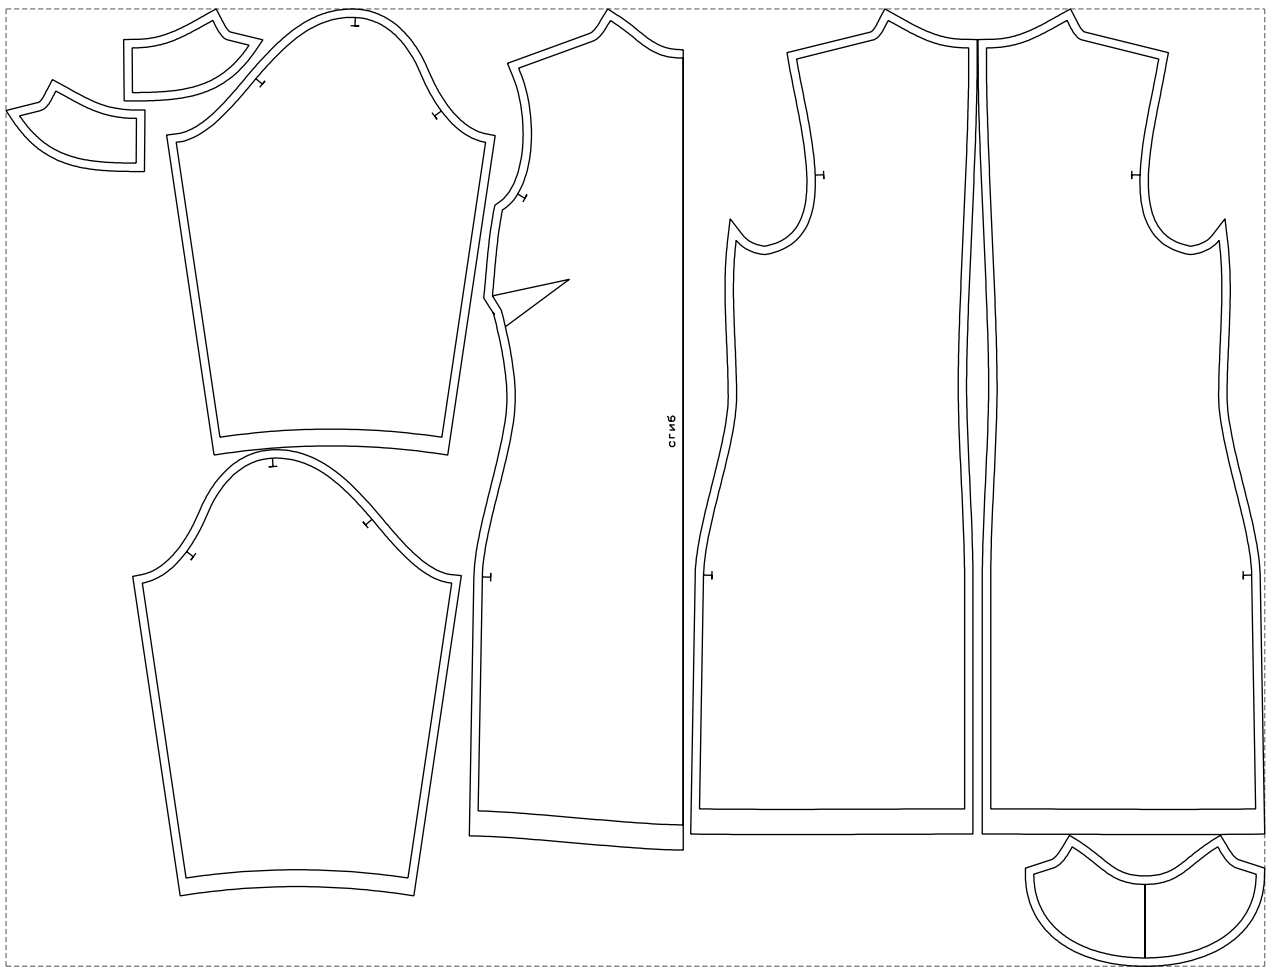

Not for print

Paper size: A4, size:1399.00 x1001.83 mm

# Example

size:1499.00 x1140.28 mm

Maneken =1 ver.0

rz\_1=170

rz\_16=100

rz\_17=85.4

rz\_18=80.2

rz\_19=108

rz\_20=105.4

---

. . . . .  
. . . . .  
. . . . .