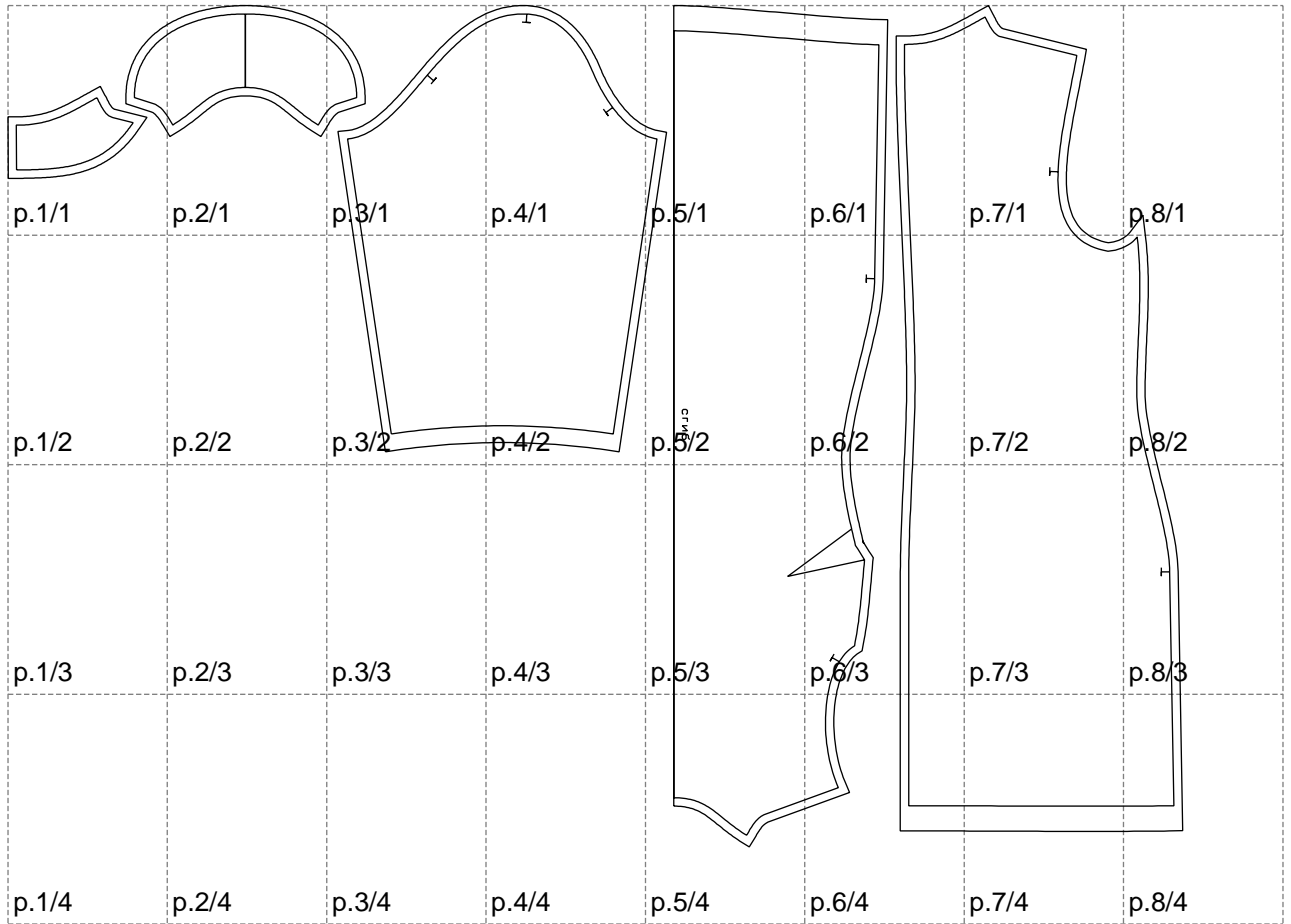

Not for print

Paper size: A4, size:1399.00 x1001.83 mm

# Example

size:1499.00 x1140.28 mm

Maneken =1 ver.0

rz\_1=170

rz\_16=100

rz\_17=85.4

rz\_18=80.2

rz\_19=108

rz\_20=105.4

---

. . . . .  
. . . . .  
. . . . .