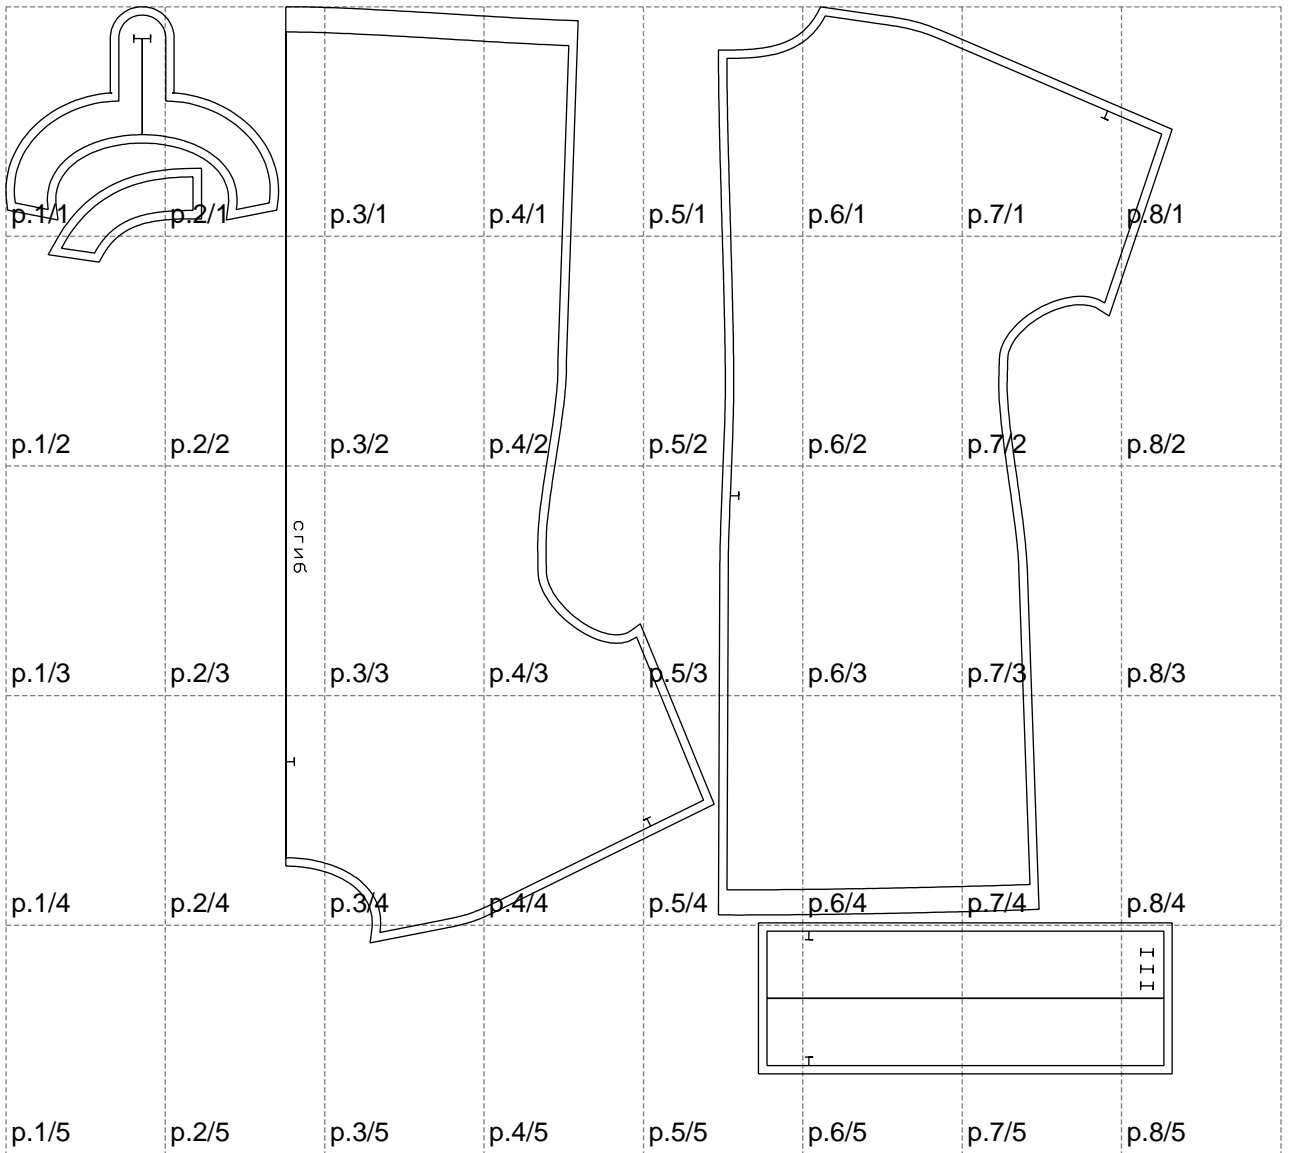

Not for print

Paper size: A4, size:1388.96 x1270.82 mm

# Example

size:1499.00 x1459.01 mm

Maneken =1 ver.0

rz\_1=170

rz\_16=120

rz\_17=104

rz\_18=103.6

rz\_19=128

rz\_20=125.1

---

. . . . .  
. . . . .  
. . . . .