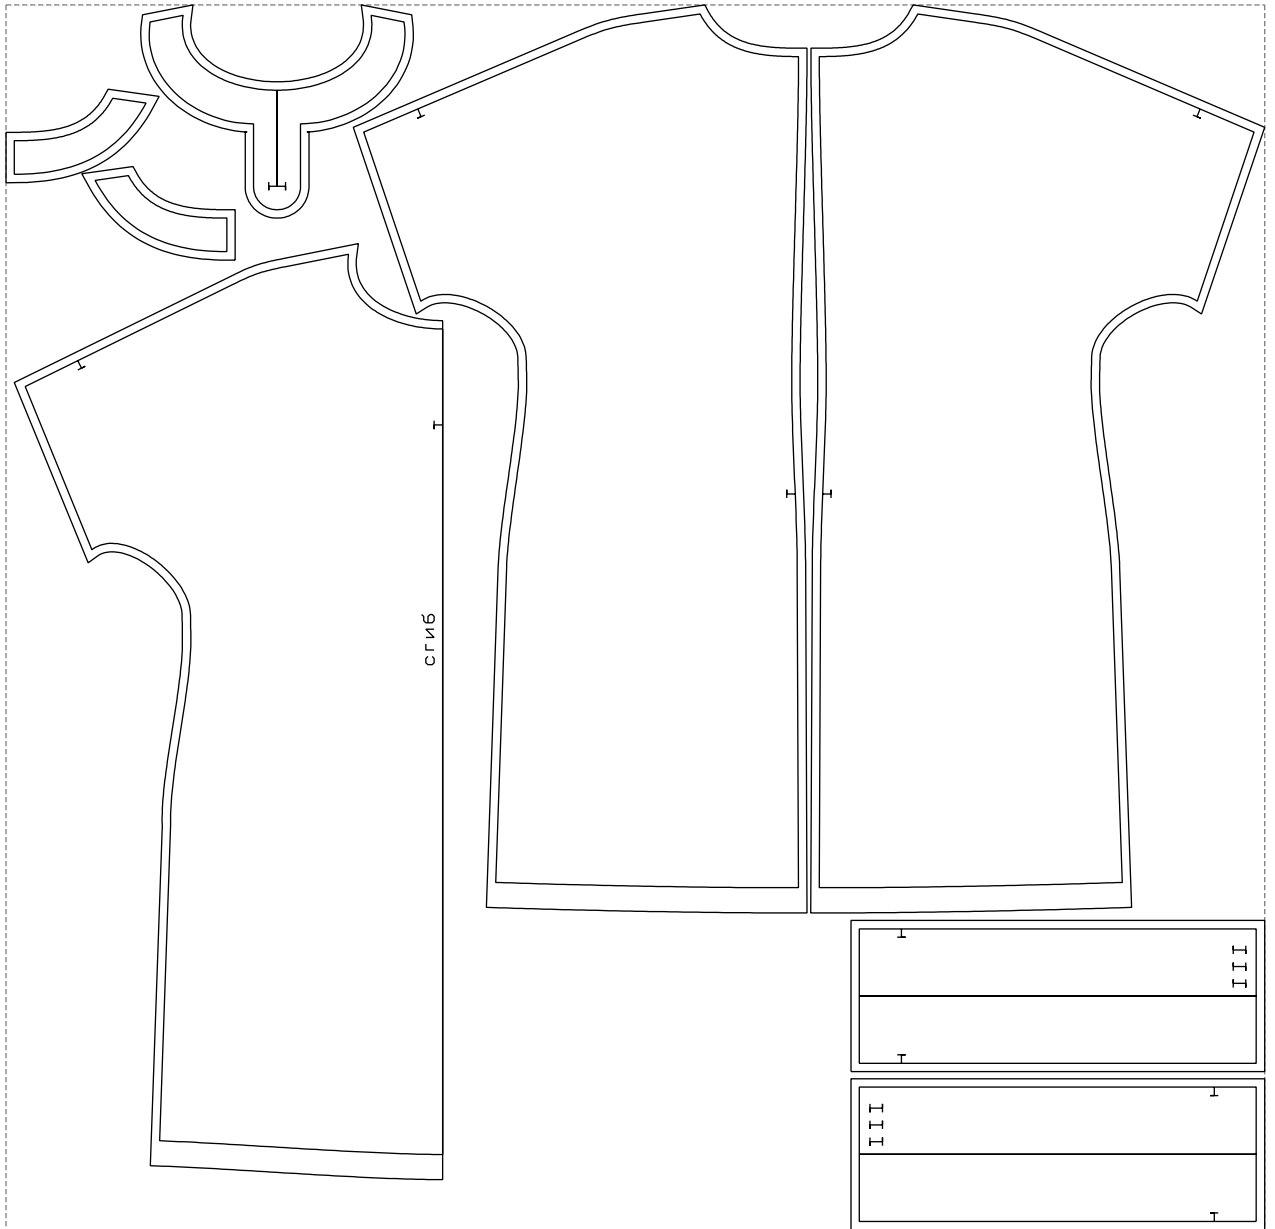

Not for print

Paper size: A4, size:1388.96 x1270.82 mm

# Example

size:1499.00 x1459.01 mm

Maneken =1 ver.0

rz\_1=170

rz\_16=120

rz\_17=104

rz\_18=103.6

rz\_19=128

rz\_20=125.1

---

. . . . .  
. . . . .  
. . . . .