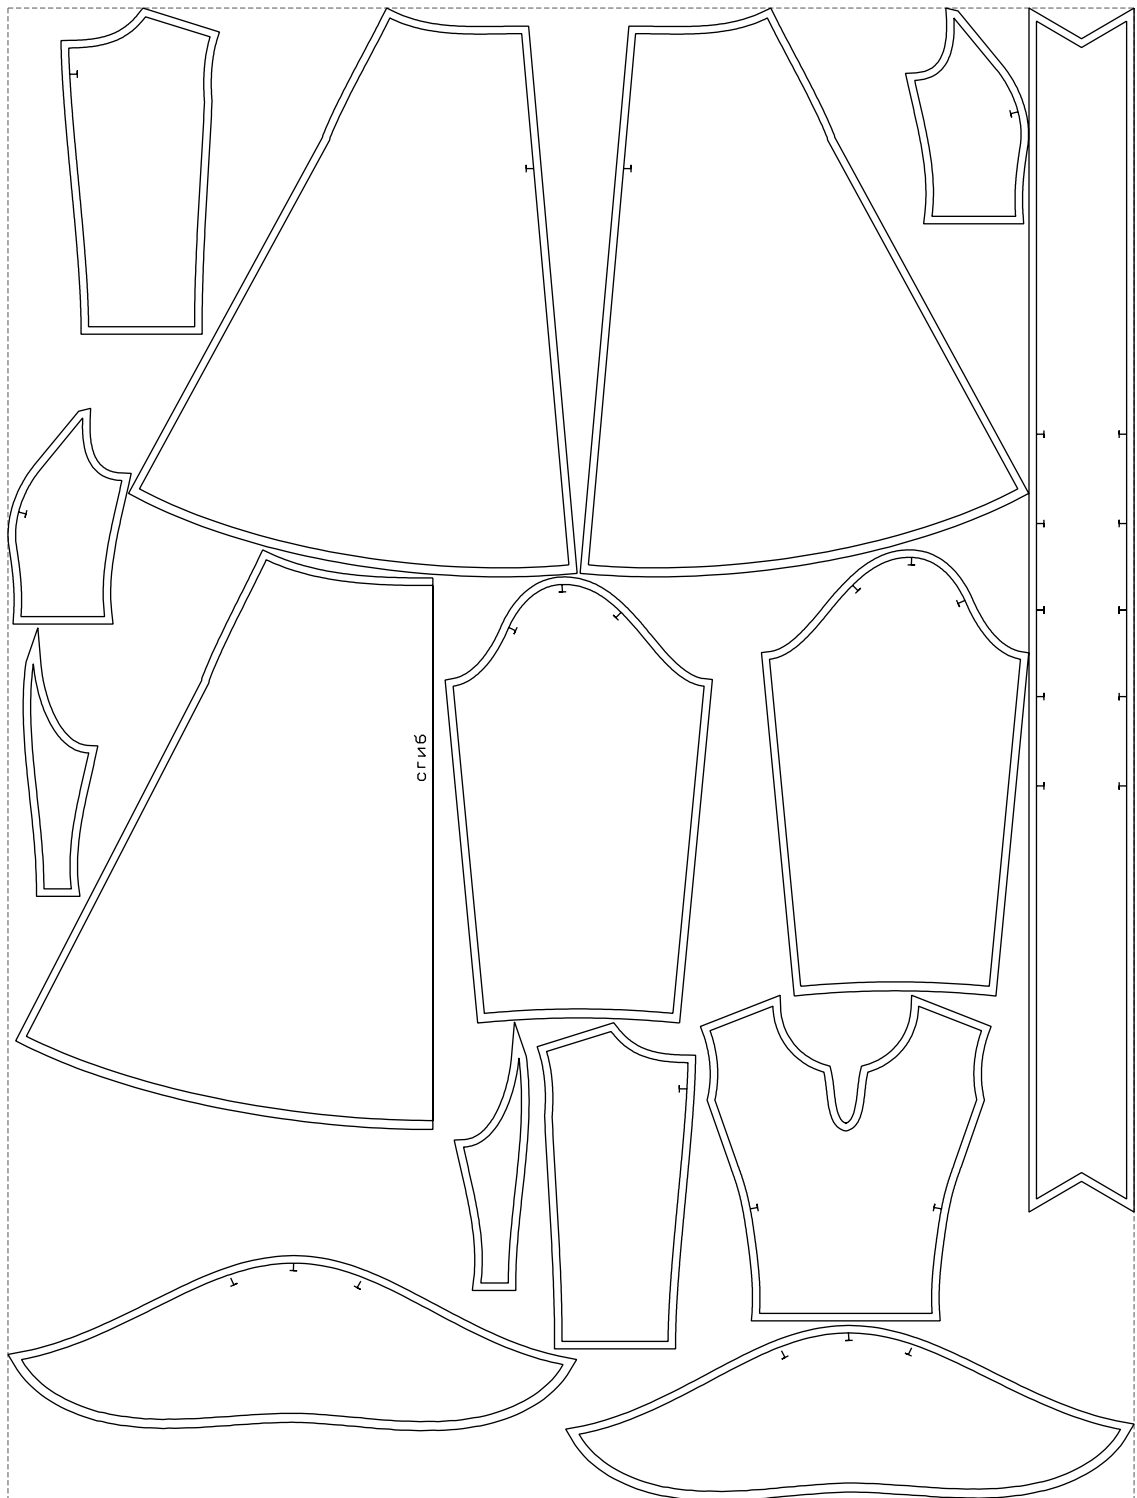

Not for print

Paper size: A4, size:1388.93 x1603.07 mm

# Example

size:1499.00 x1987.01 mm

Maneken =1 ver.0

rz\_1=170

rz\_16=92

rz\_17=78.8

rz\_18=71.8

rz\_19=100

rz\_20=98.1

---

. . . . .  
. . . . .  
. . . . .