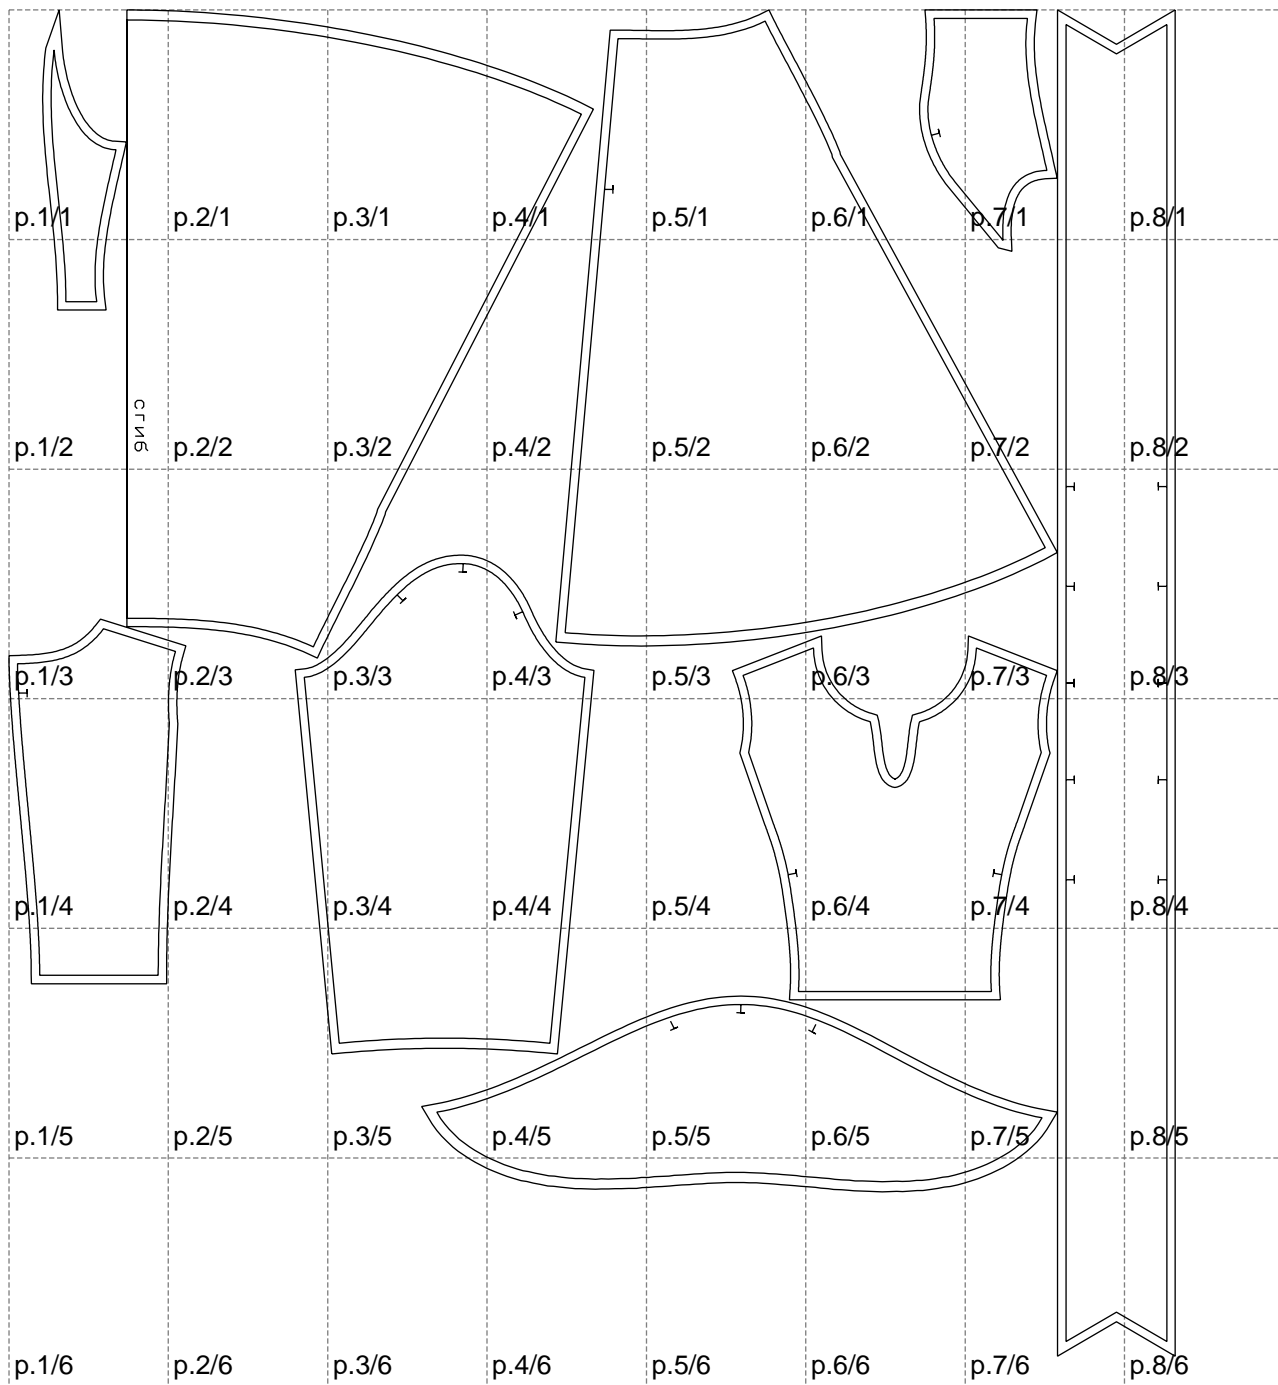

Not for print

Paper size: A4, size:1388.93 x1603.07 mm

# Example

size:1499.00 x1987.01 mm

Maneken =1 ver.0

rz\_1=170

rz\_16=92

rz\_17=78.8

rz\_18=71.8

rz\_19=100

rz\_20=98.1

---

. . . . .  
. . . . .  
. . . . .