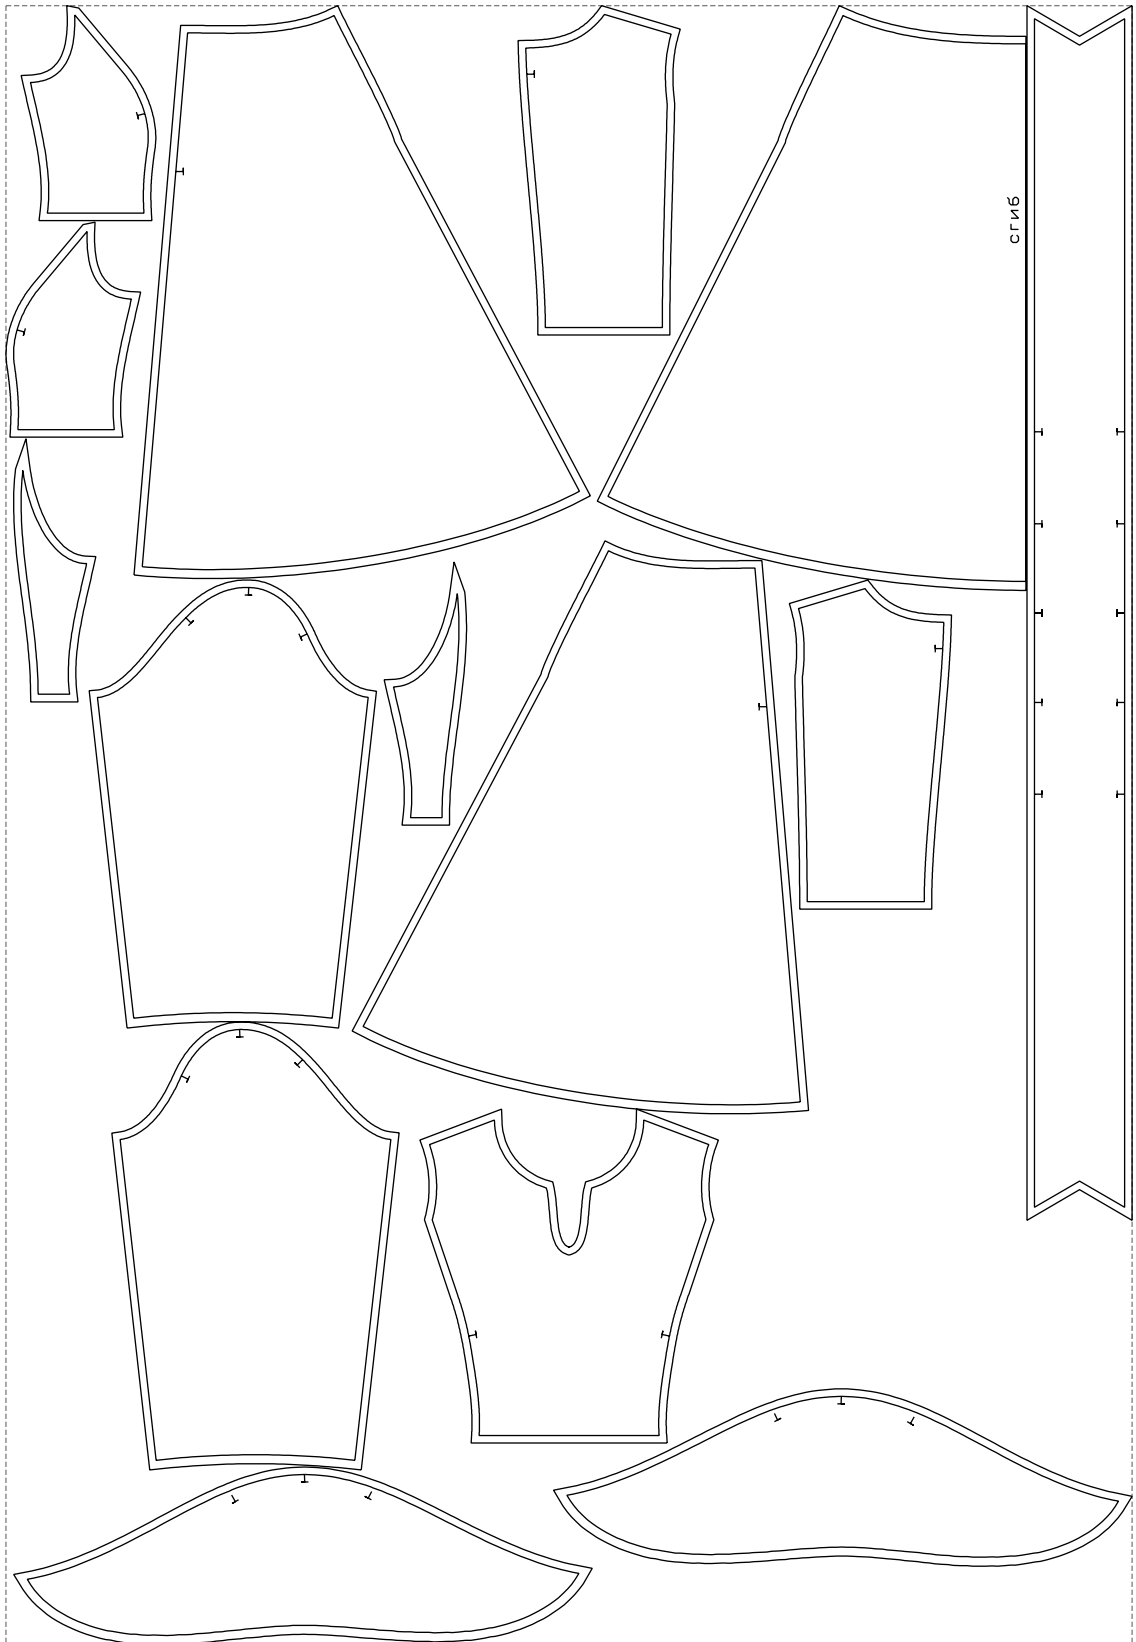

Not for print

Paper size: A4, size:1399.00 x1617.42 mm

# Example

size:1499.00 x2181.96 mm

Maneken =1 ver.0

rz\_1=170

rz\_16=100

rz\_17=85.4

rz\_18=80.2

rz\_19=108

rz\_20=105.4

---

. . . . .  
. . . . .  
. . . . .