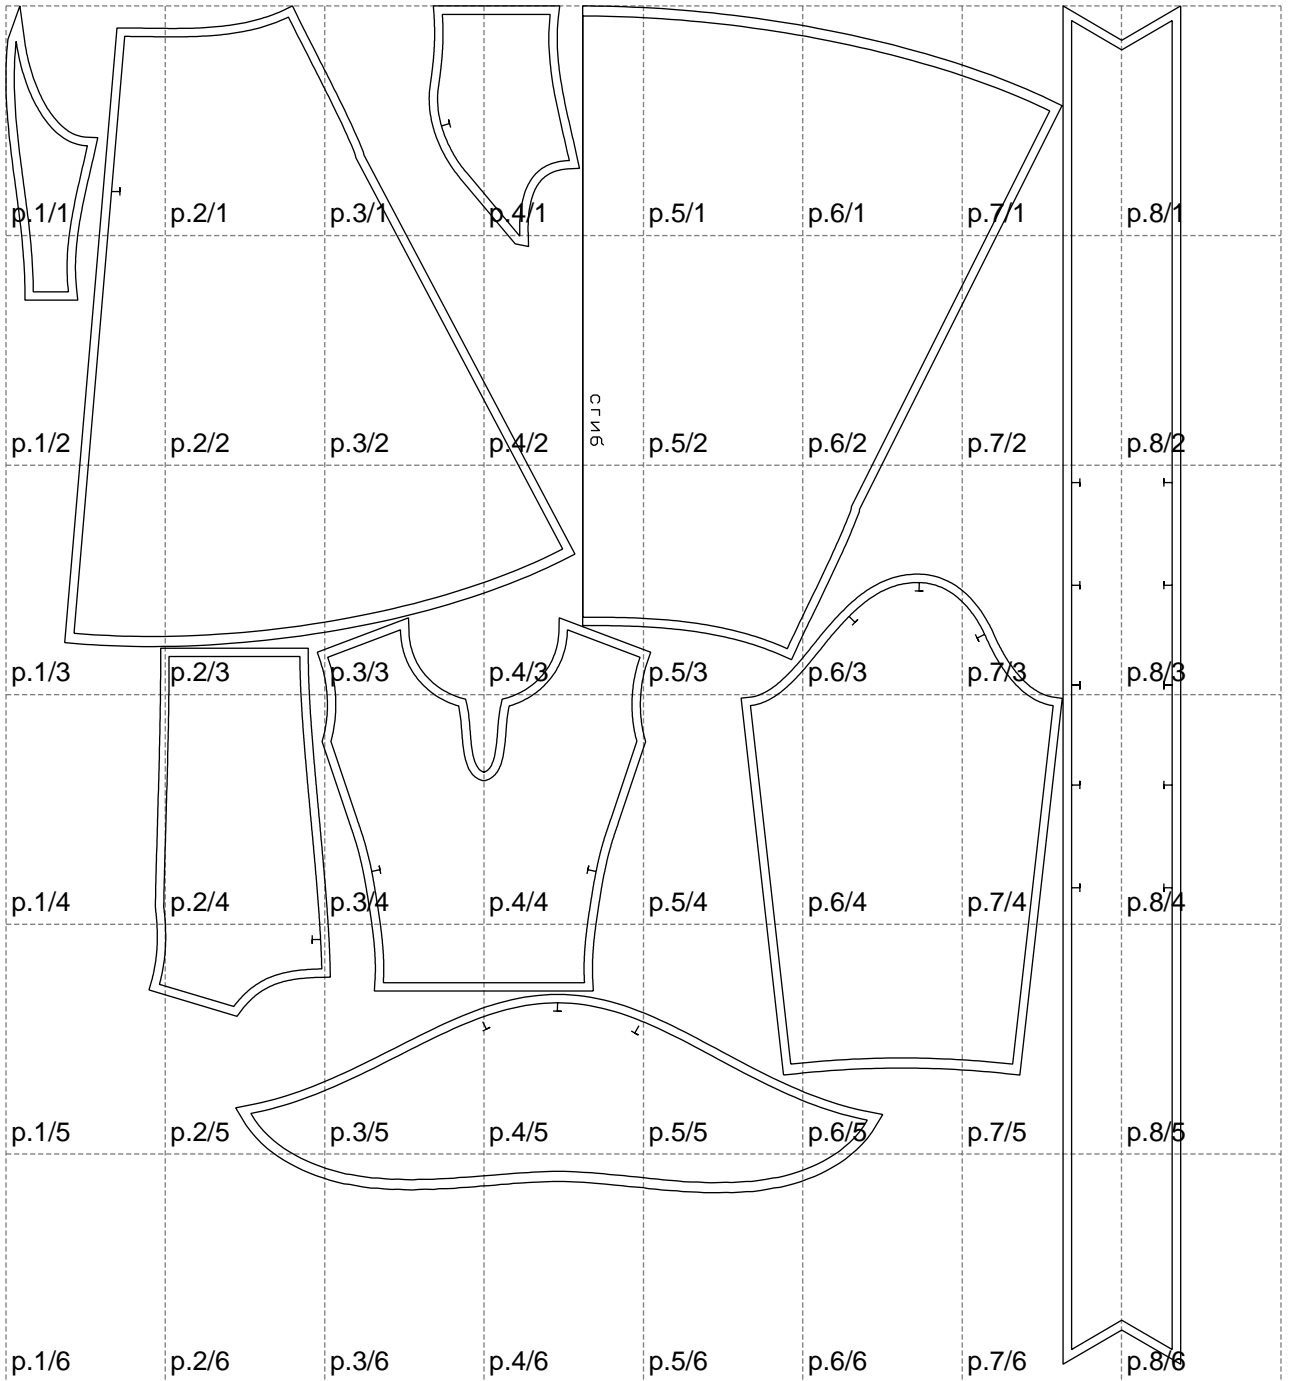

Not for print

Paper size: A4, size:1399.00 x1617.42 mm

# Example

size:1499.00 x2181.96 mm

Maneken =1 ver.0

rz\_1=170

rz\_16=100

rz\_17=85.4

rz\_18=80.2

rz\_19=108

rz\_20=105.4

---

. . . . .  
. . . . .  
. . . . .