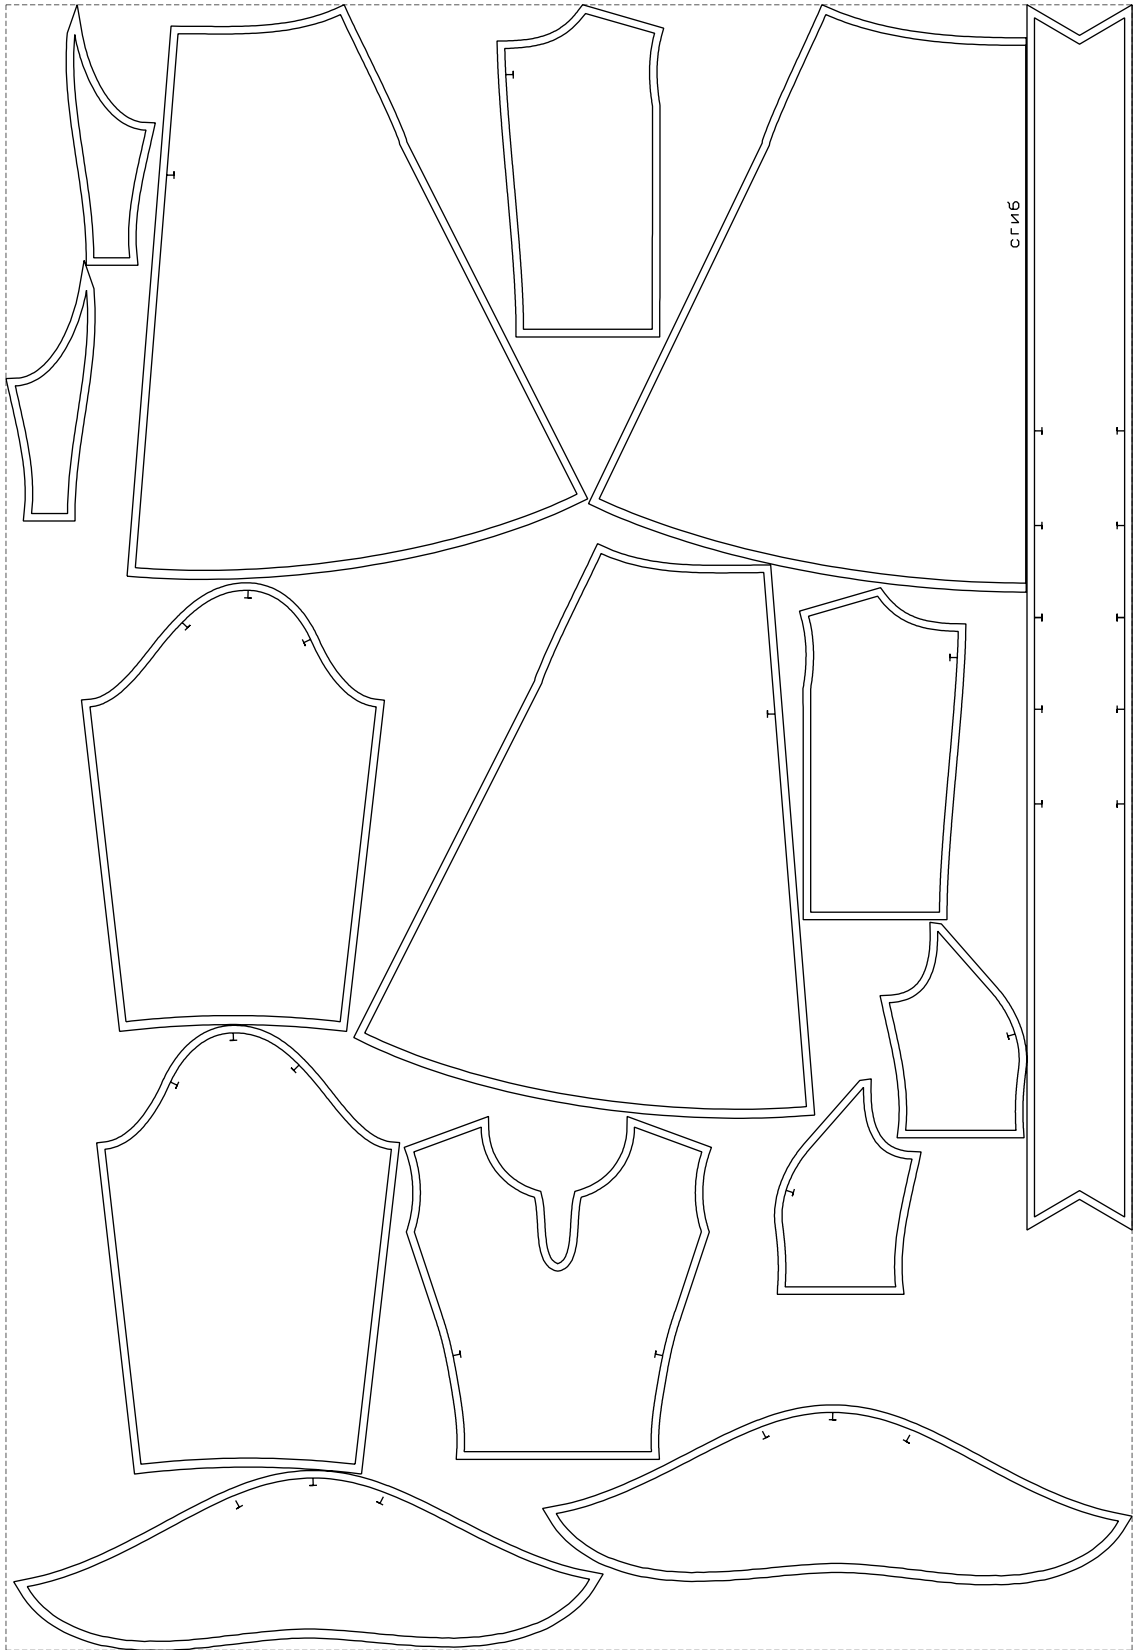

Not for print

Paper size: A4, size:1338.56 x1631.38 mm

# Example

size:1499.00 x2191.10 mm

Maneken =1 ver.0

rz\_1=170

rz\_16=108

rz\_17=92.5

rz\_18=89.2

rz\_19=116