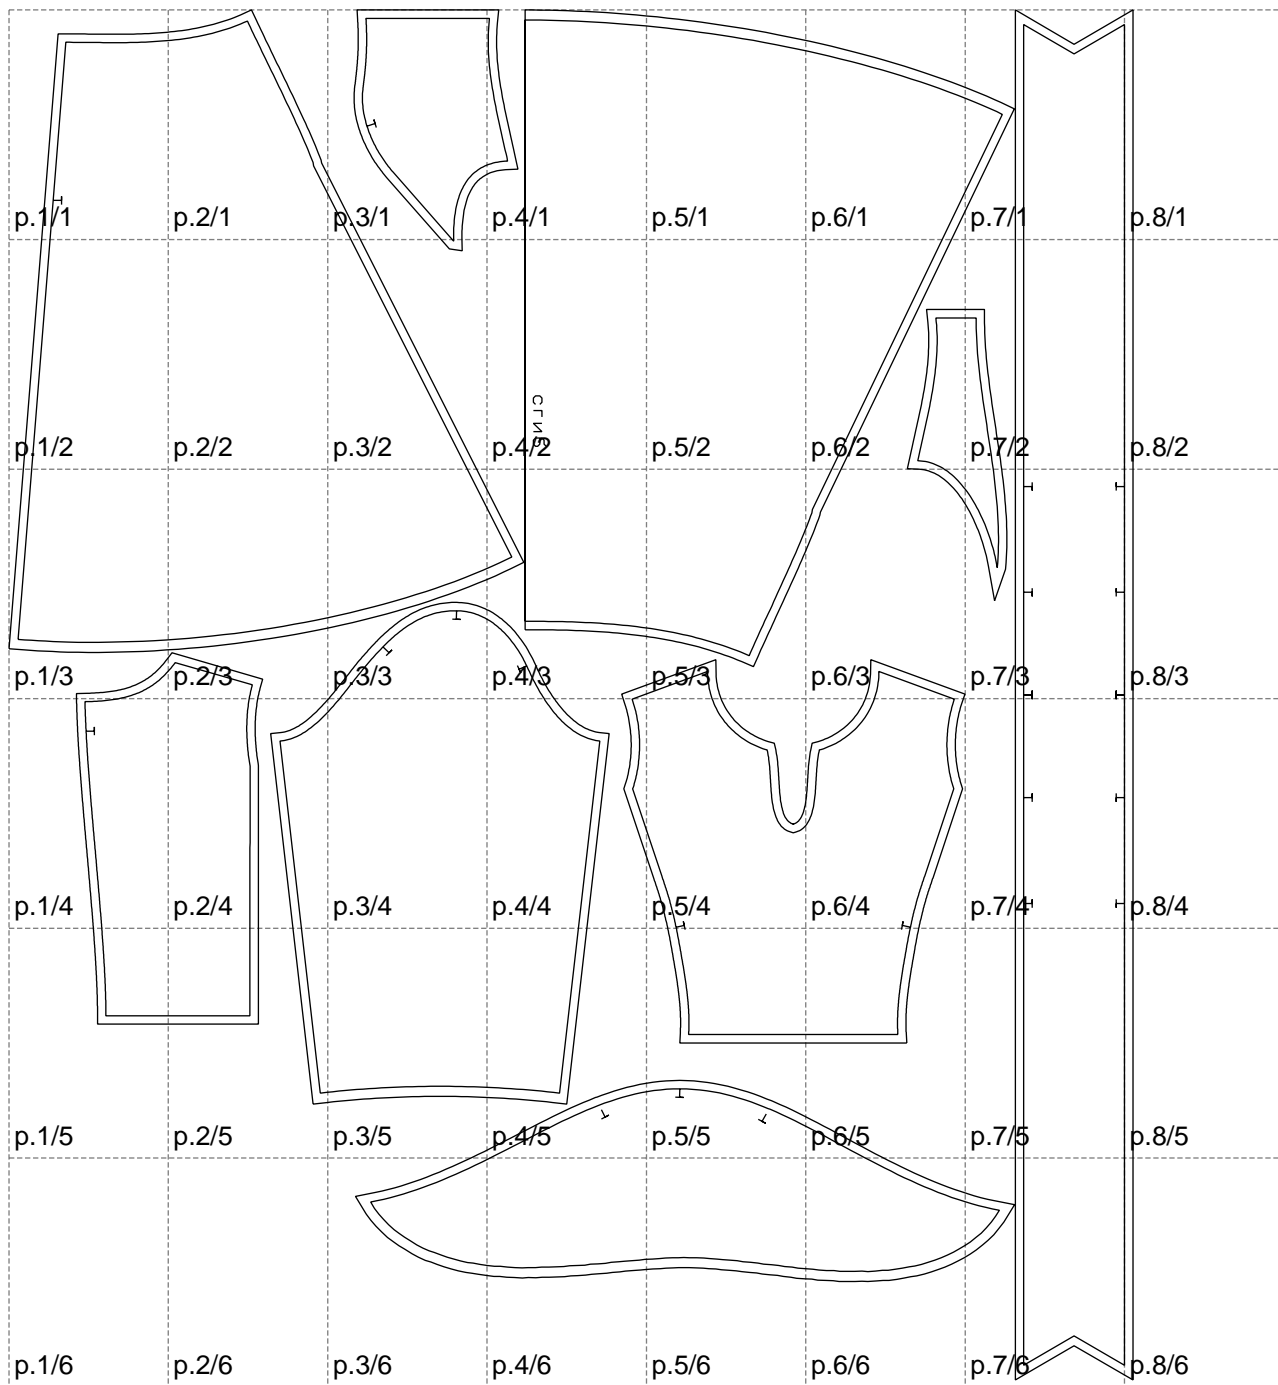

Not for print

Paper size: A4, size:1338.56 x1631.38 mm

# Example

size:1499.00 x2191.10 mm

Maneken =1 ver.0

rz\_1=170

rz\_16=108

rz\_17=92.5

rz\_18=89.2

rz\_19=116

rz\_20=113

---

. . . . .  
. . . . .  
. . . . .