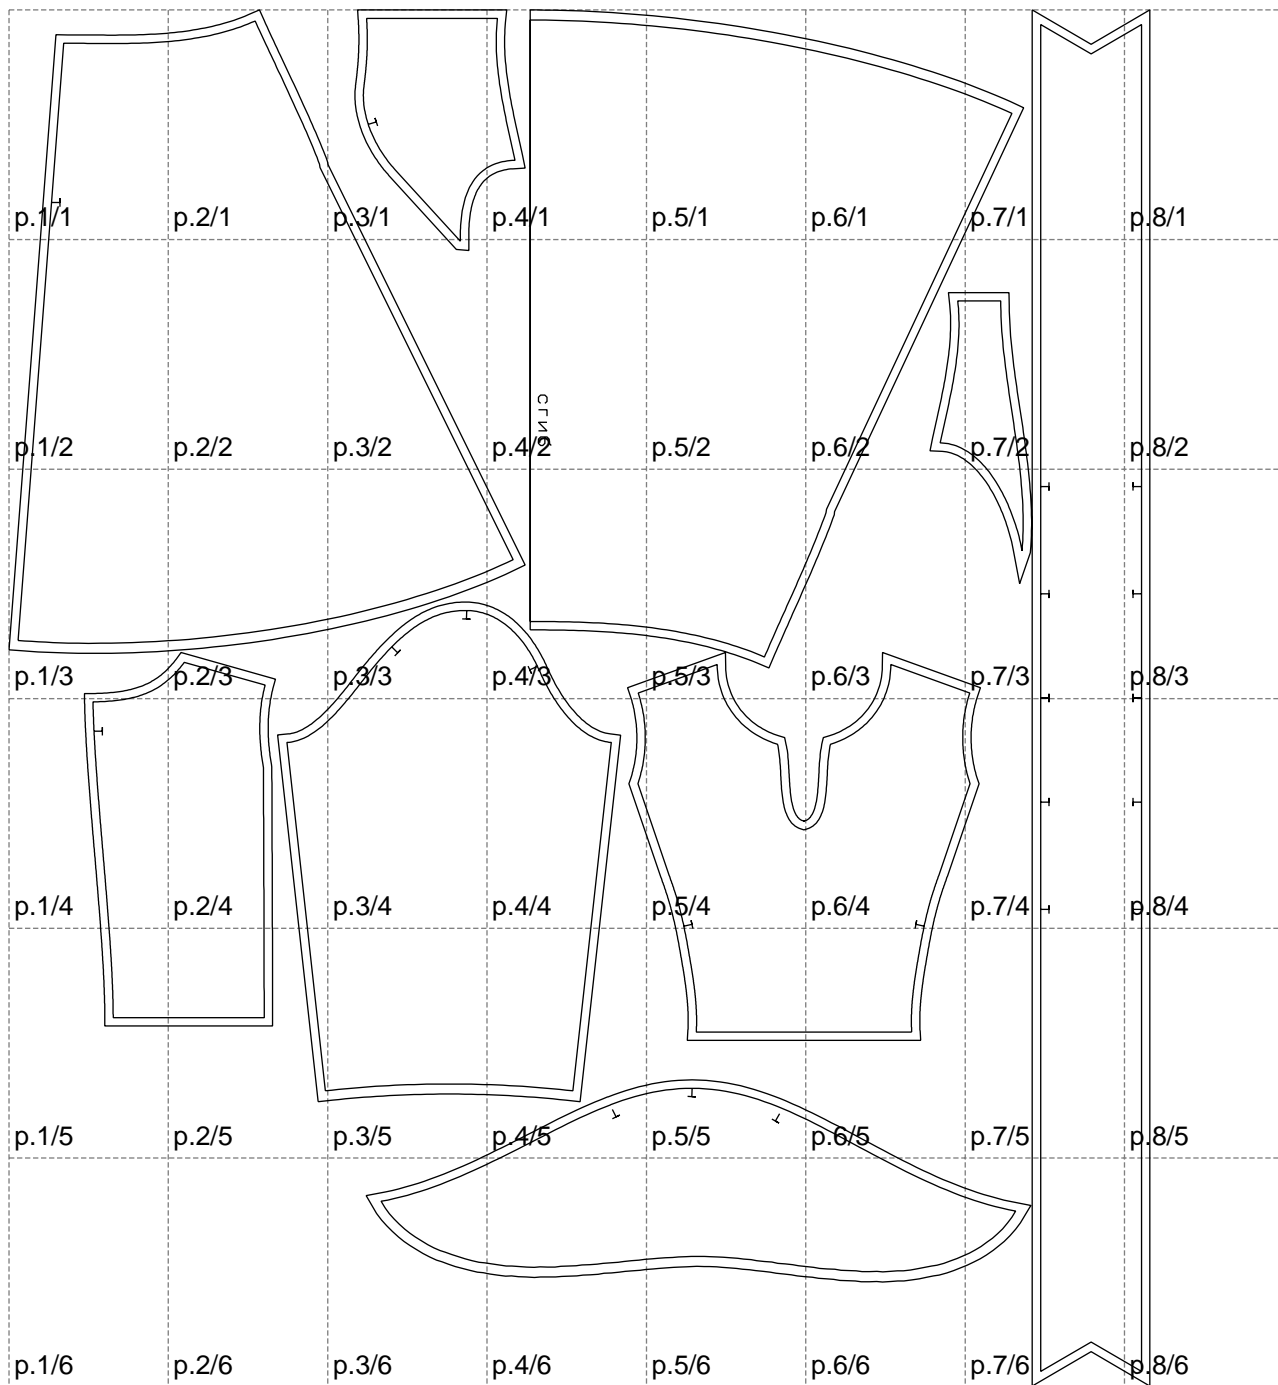

Not for print

Paper size: A4, size:1358.78 x1638.57 mm

# Example

size:1448.71 x2202.28 mm

Maneken =1 ver.0

rz\_1=170

rz\_16=112

rz\_17=96.2

rz\_18=94

rz\_19=120

rz\_20=117

---

. . . . .  
. . . . .  
. . . . .