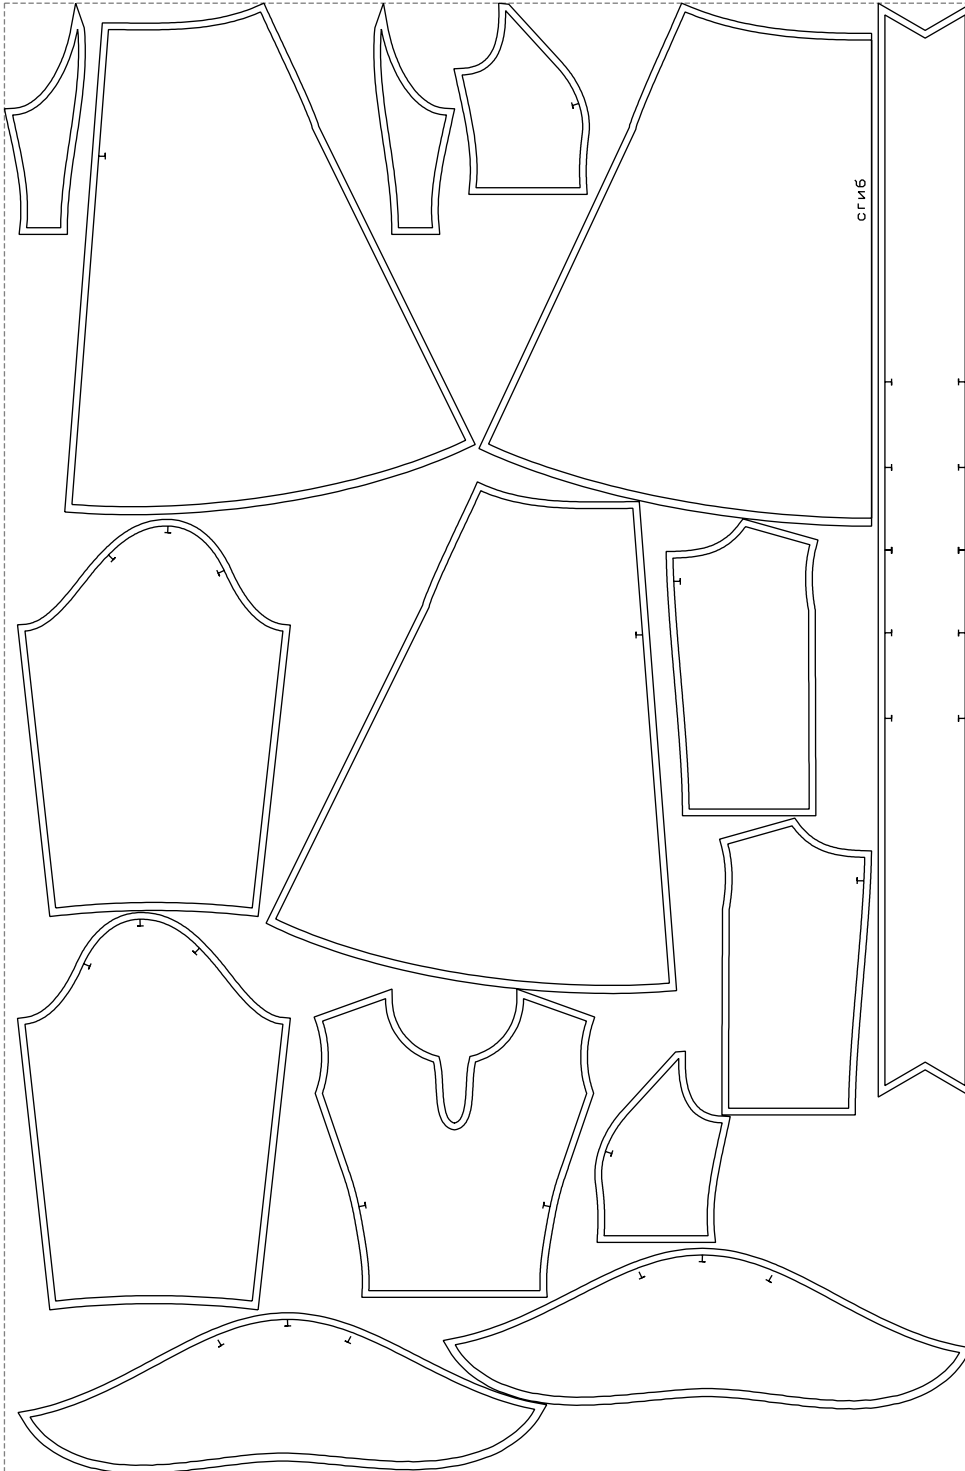

Not for print

Paper size: A4, size:1358.78 x1638.57 mm

# Example

size:1448.71 x2202.28 mm

Maneken =1 ver.0

rz\_1=170

rz\_16=112

rz\_17=96.2

rz\_18=94

rz\_19=120

rz\_20=117

---

. . . . .  
. . . . .  
. . . . .