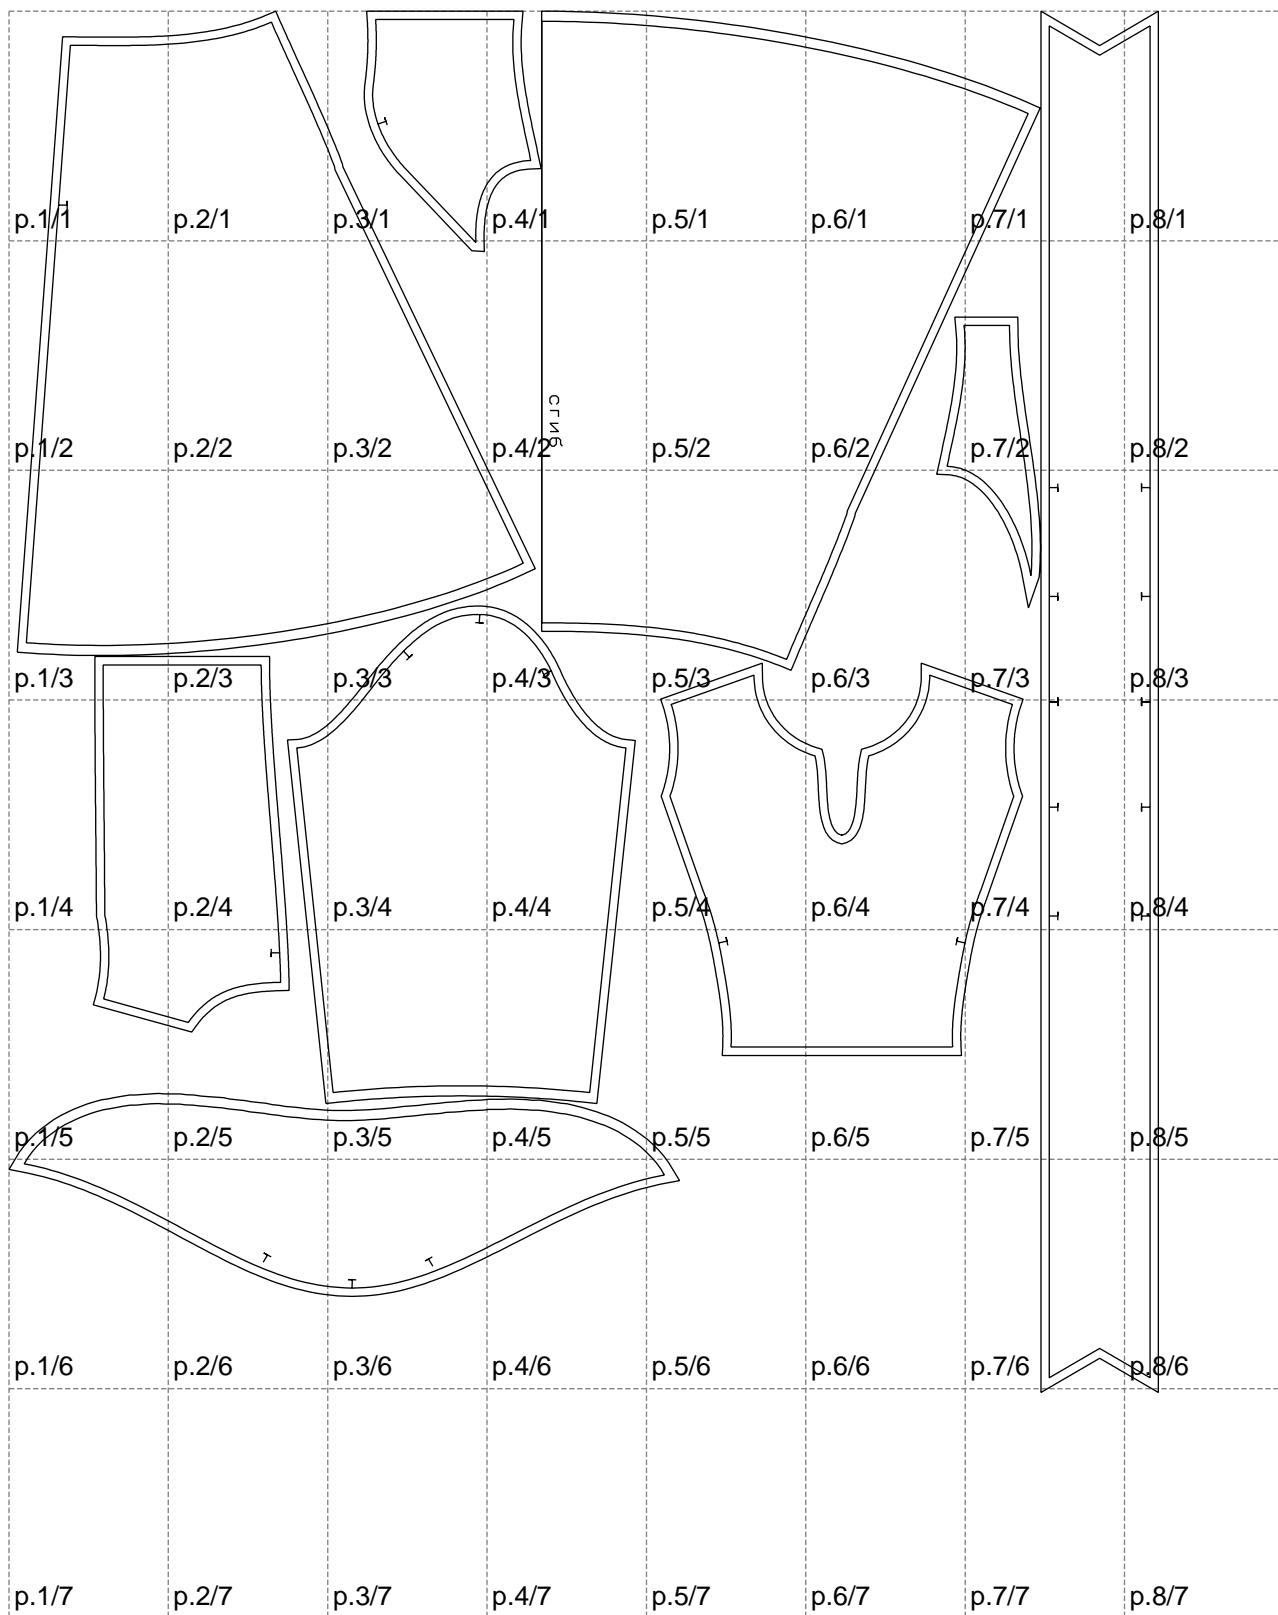

Not for print

Paper size: A4, size:1368.98 x1644.88 mm

# Example

size:1448.79 x2200.28 mm

Maneken =1 ver.0

rz\_1=170

rz\_16=116

rz\_17=100

rz\_18=98.8

rz\_19=124

rz\_20=121

---

. . . . .  
. . . . .  
. . . . .