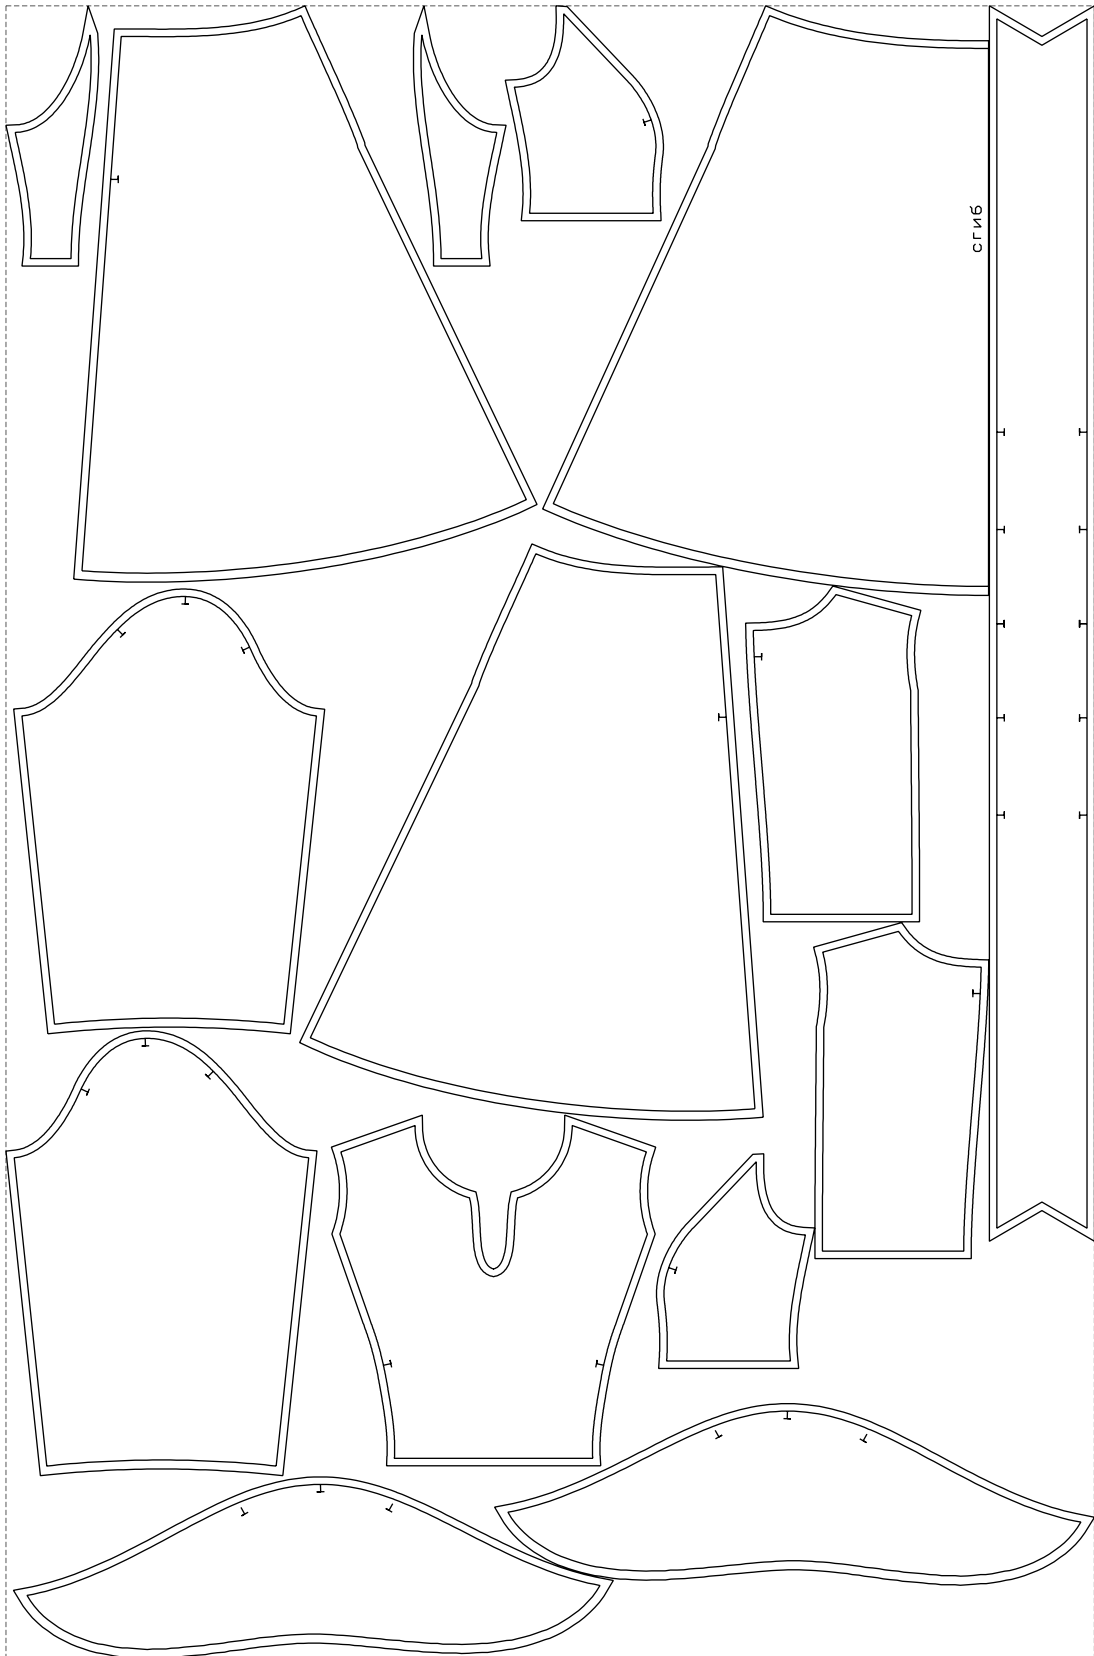

Not for print

Paper size: A4, size:1368.98 x1644.88 mm

# Example

size:1448.79 x2200.28 mm

Maneken =1 ver.0

rz\_1=170

rz\_16=116

rz\_17=100

rz\_18=98.8

rz\_19=124

rz\_20=121

---

. . . . .  
. . . . .  
. . . . .