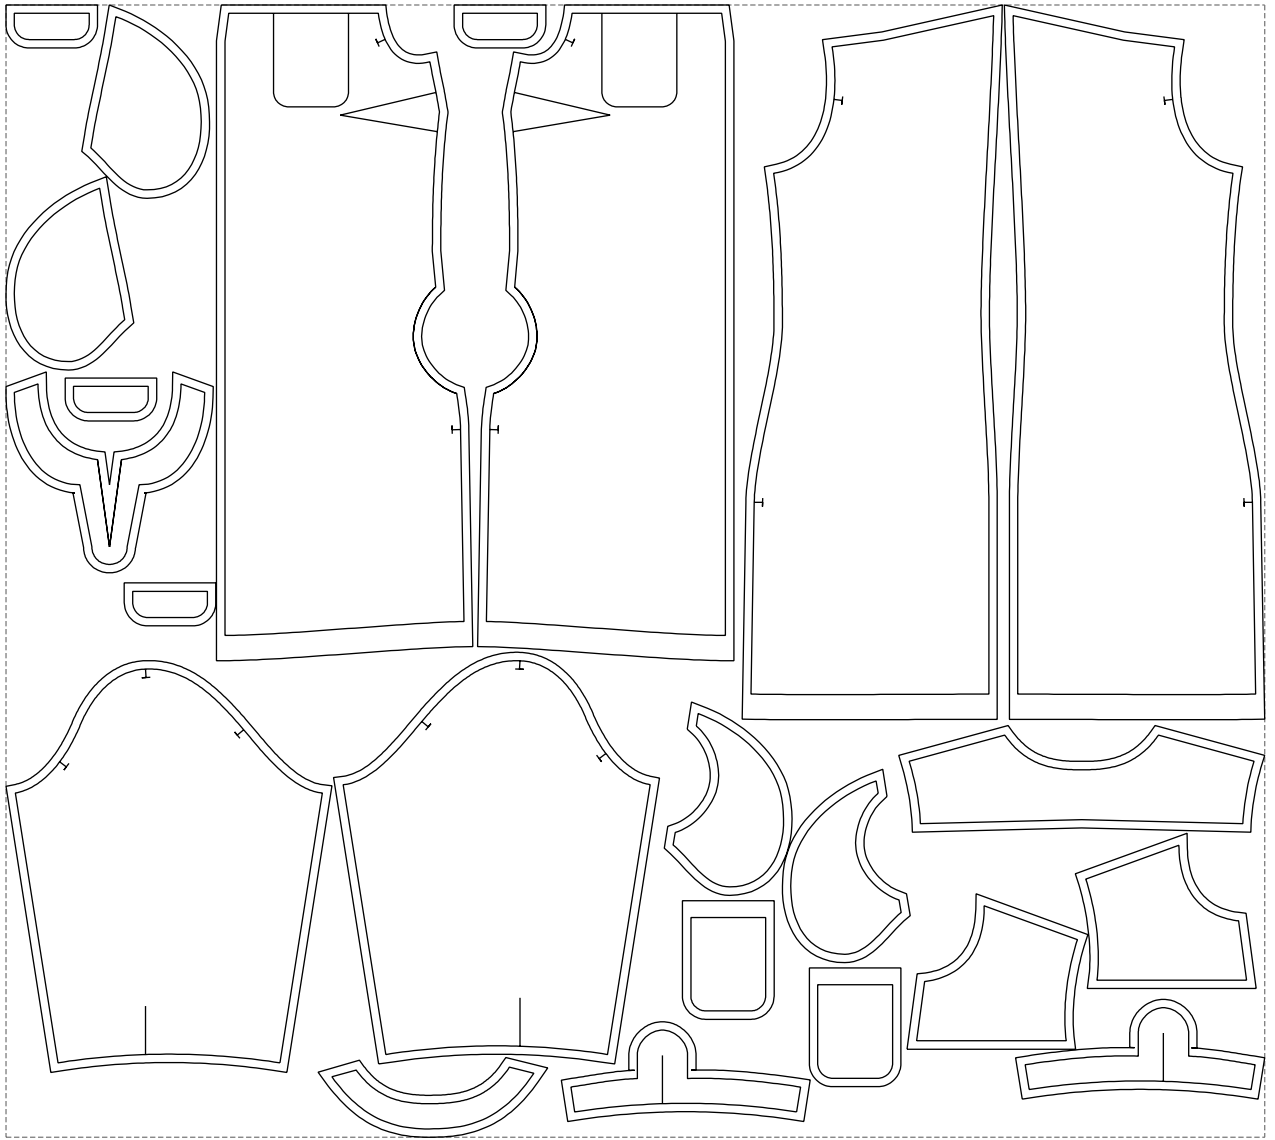

Not for print

Paper size: A4, size:1399.00 x851.38 mm

# Example

size:1499.00 x1348.76 mm

Maneken =1 ver.0

rz\_1=170

rz\_16=100

rz\_17=85.4

rz\_18=80.2

rz\_19=108