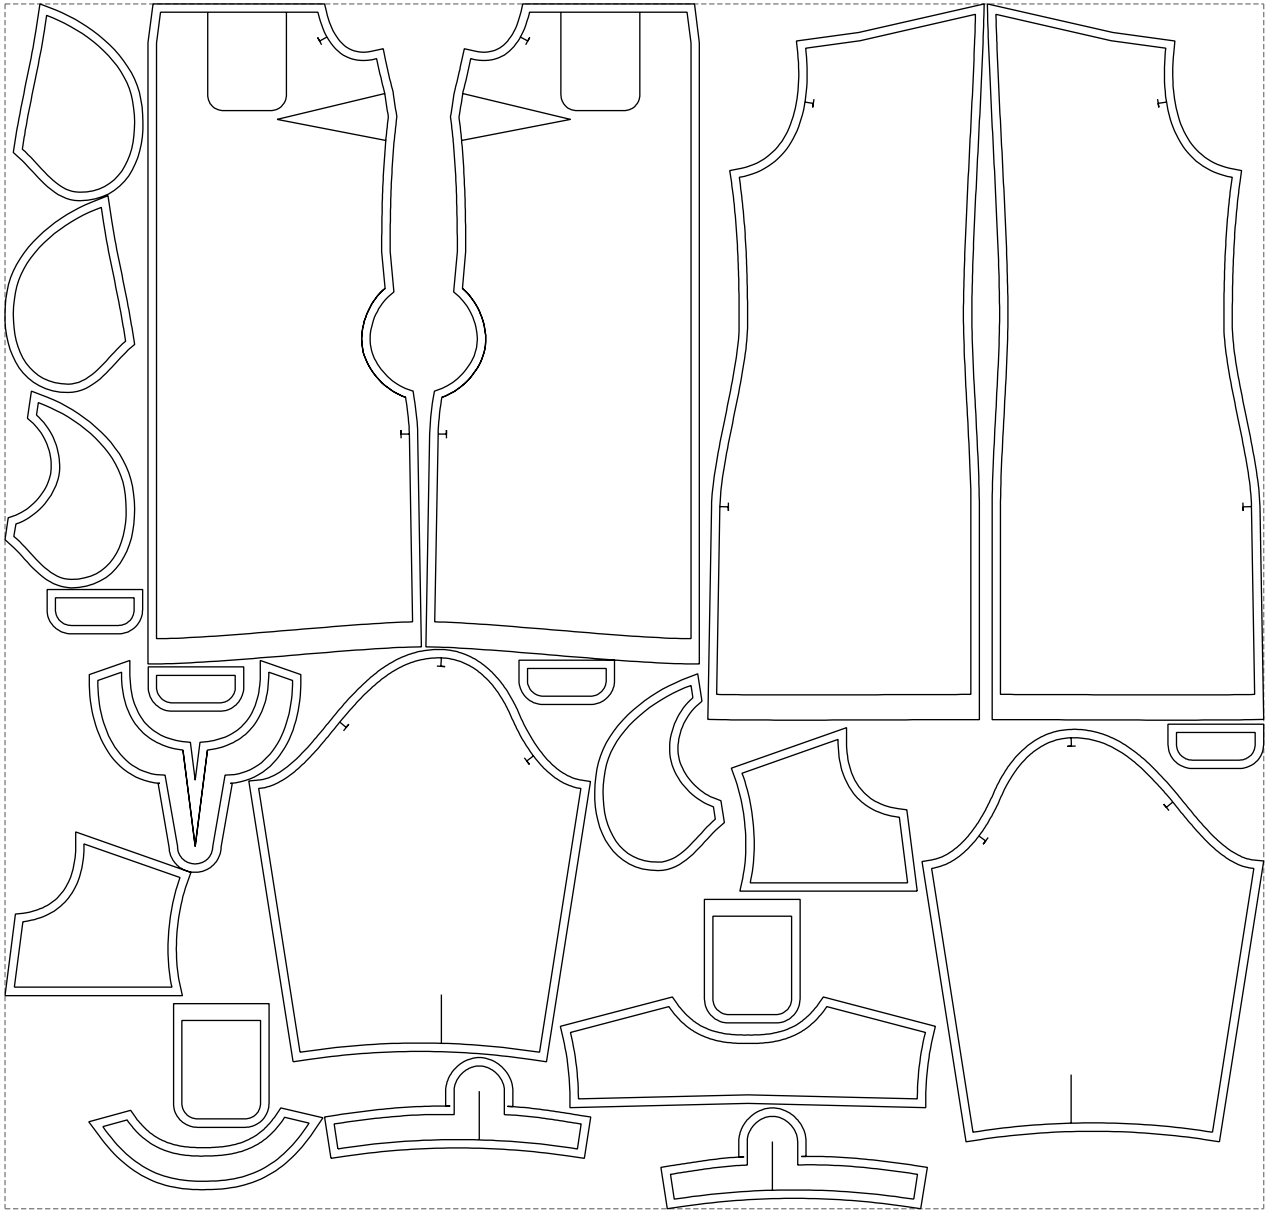

Not for print

Paper size: A4, size:1399.00 x886.58 mm

# Example

size:1499.00 x1435.29 mm

Maneken =1 ver.0

rz\_1=170

rz\_16=108

rz\_17=92.5

rz\_18=89.2

rz\_19=116