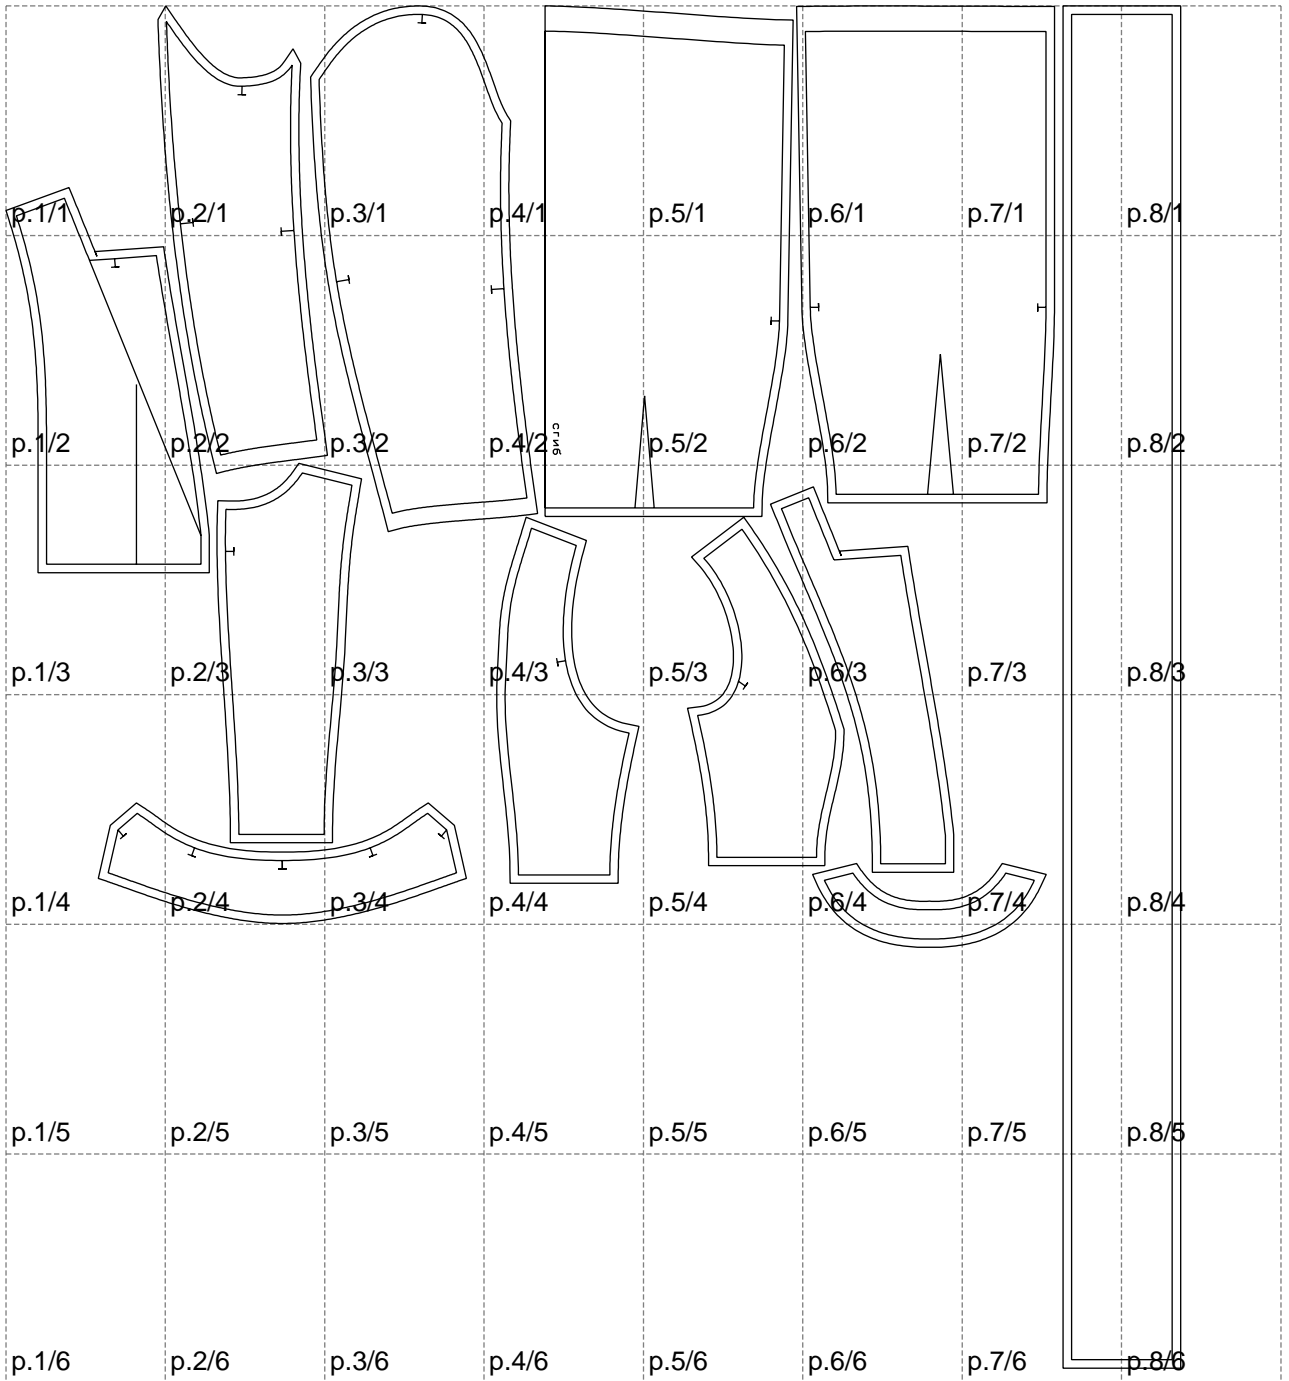

Not for print

Paper size: A4, size:1399.00 x1622.00 mm

# Example

size:1499.00 x1692.26 mm

Maneken =1 ver.0

rz\_1=170

rz\_16=100

rz\_17=85.4

rz\_18=80.2

rz\_19=108

rz\_20=105.4

---

. . . . .  
. . . . .  
. . . . .