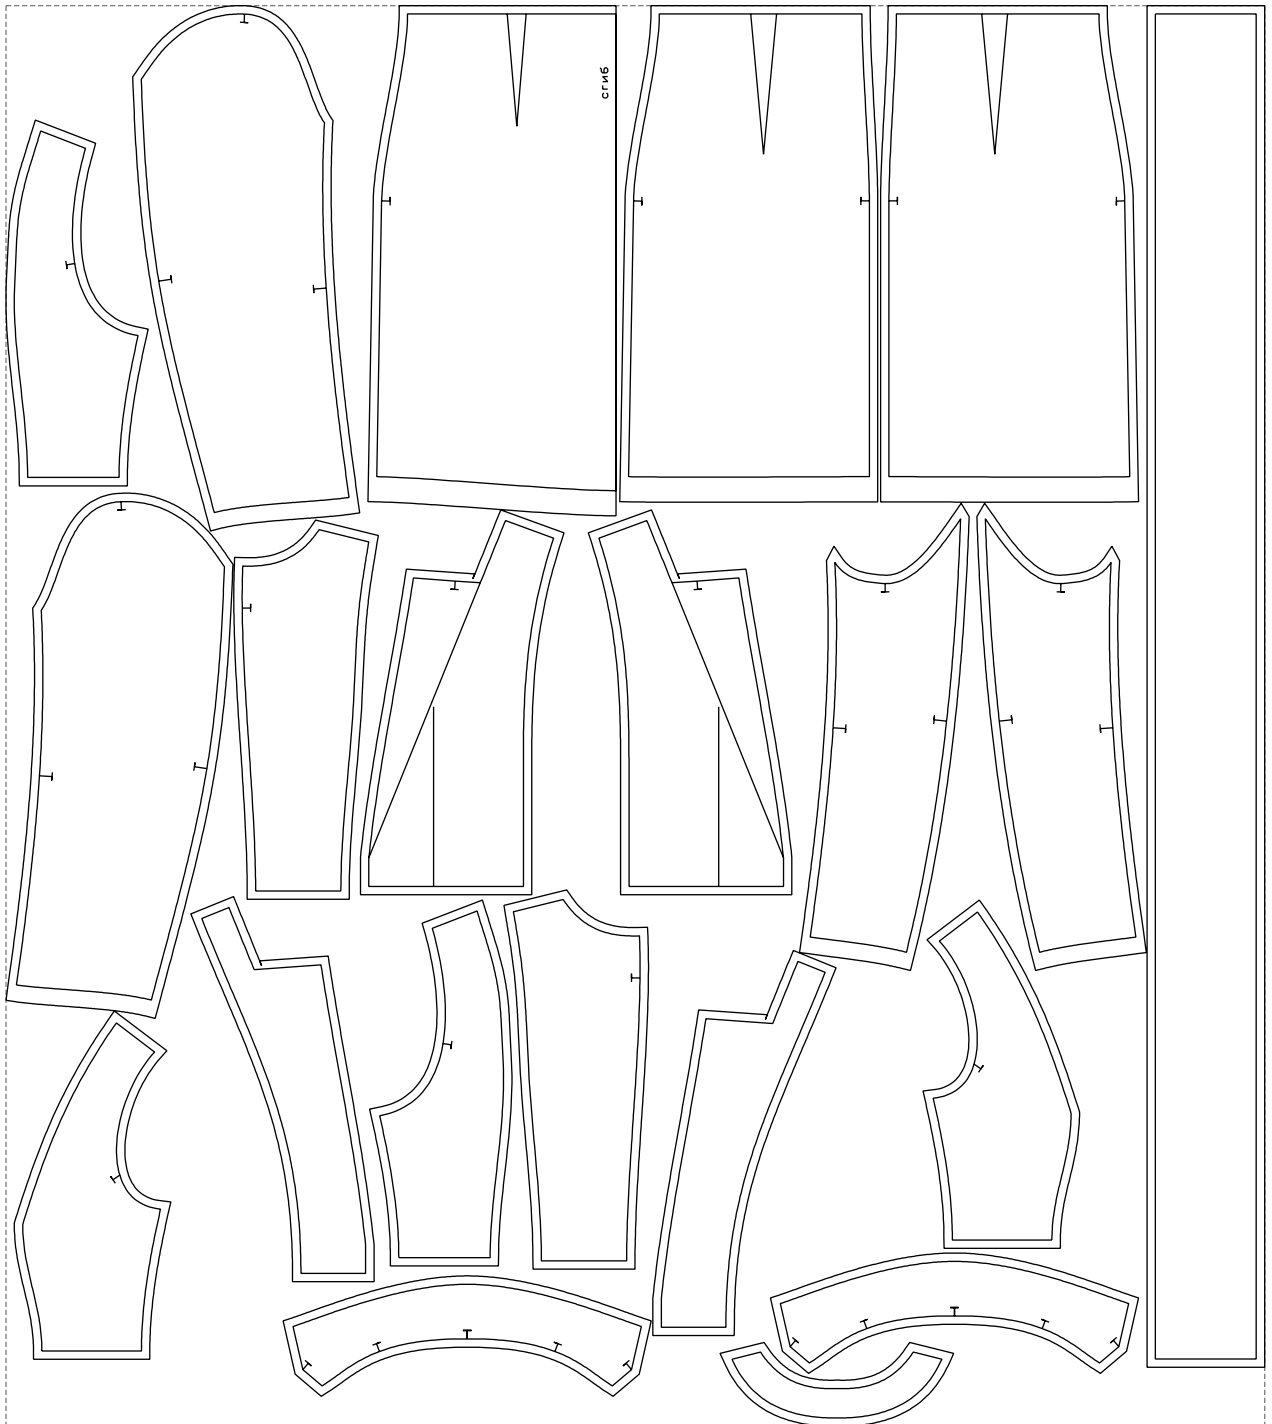

Not for print

Paper size: A4, size:1399.00 x1622.00 mm

# Example

size:1499.00 x1692.26 mm

Maneken =1 ver.0

rz\_1=170

rz\_16=100

rz\_17=85.4

rz\_18=80.2

rz\_19=108

rz\_20=105.4

---

. . . . .  
. . . . .  
. . . . .