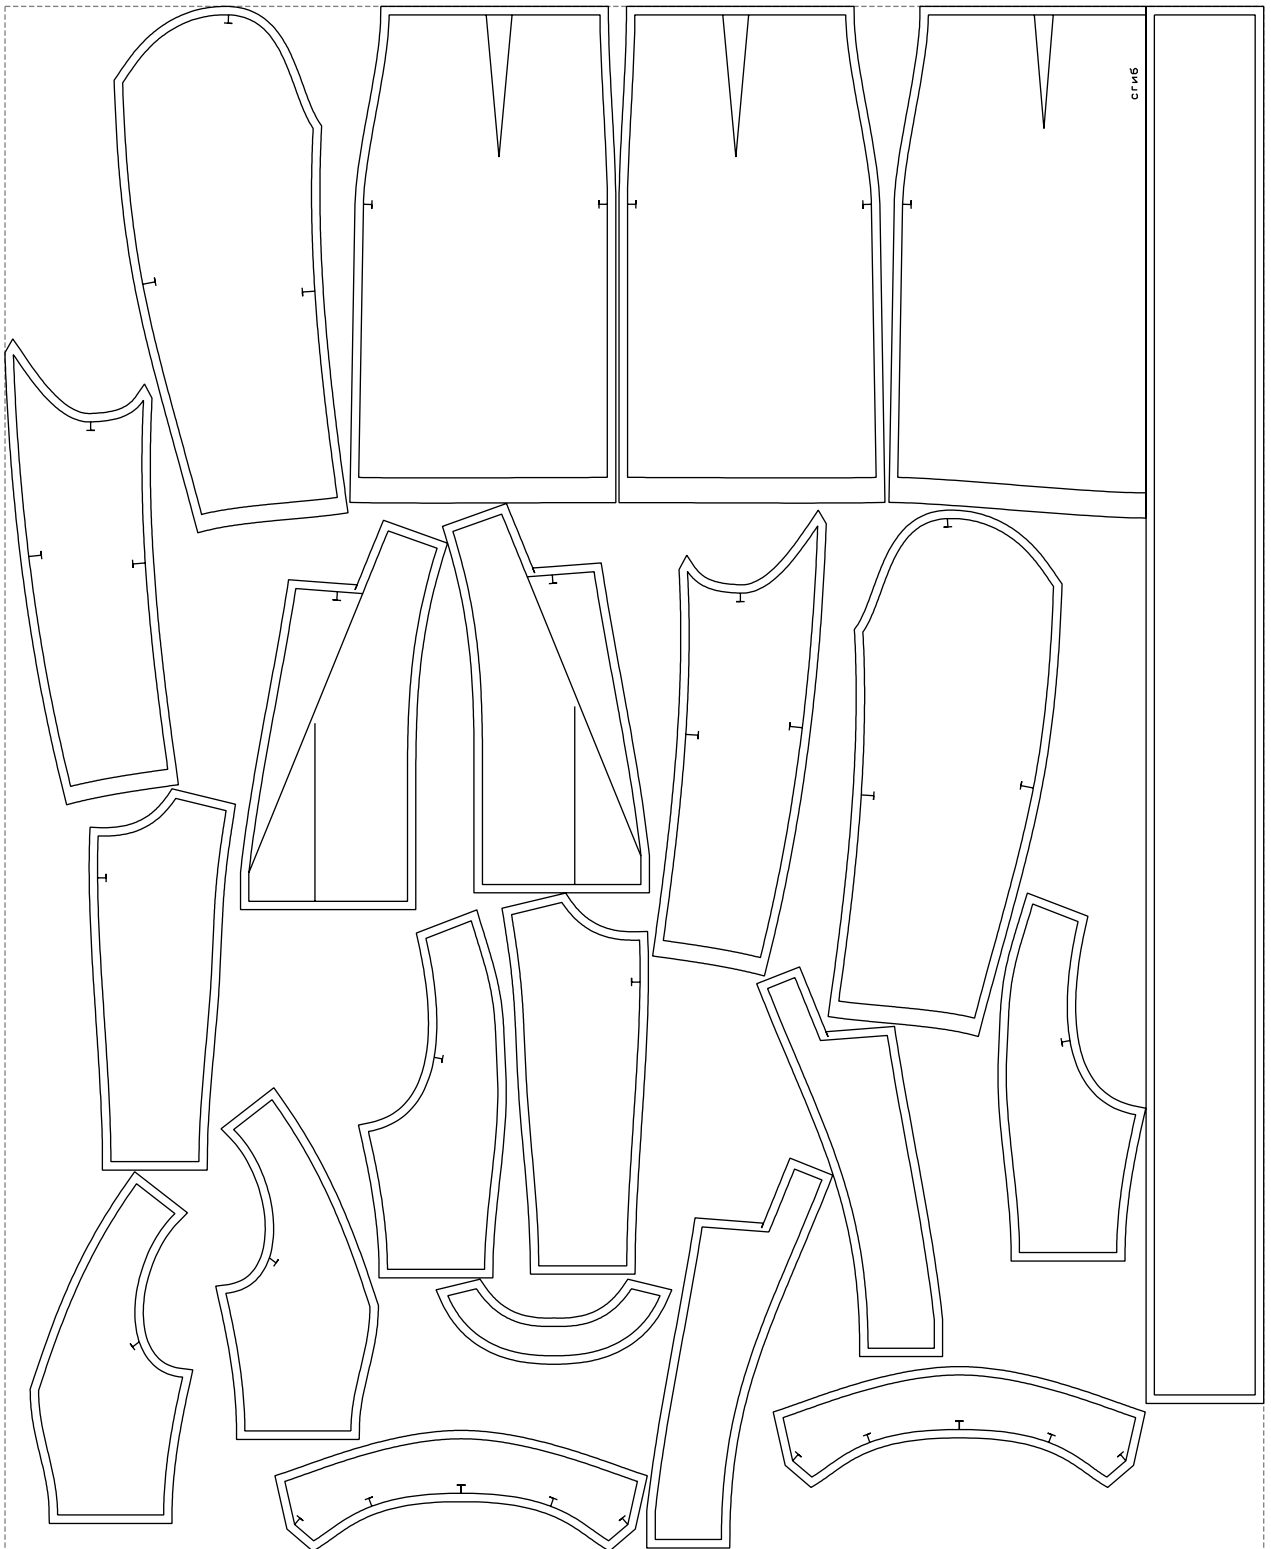

Not for print

Paper size: A4, size:1399.00 x1664.00 mm

# Example

size:1499.00 x1840.21 mm

Maneken =1 ver.0

rz\_1=170

rz\_16=104

rz\_17=88.9

rz\_18=84.4

rz\_19=112

rz\_20=109.3

---

. . . . .  
. . . . .  
. . . . .