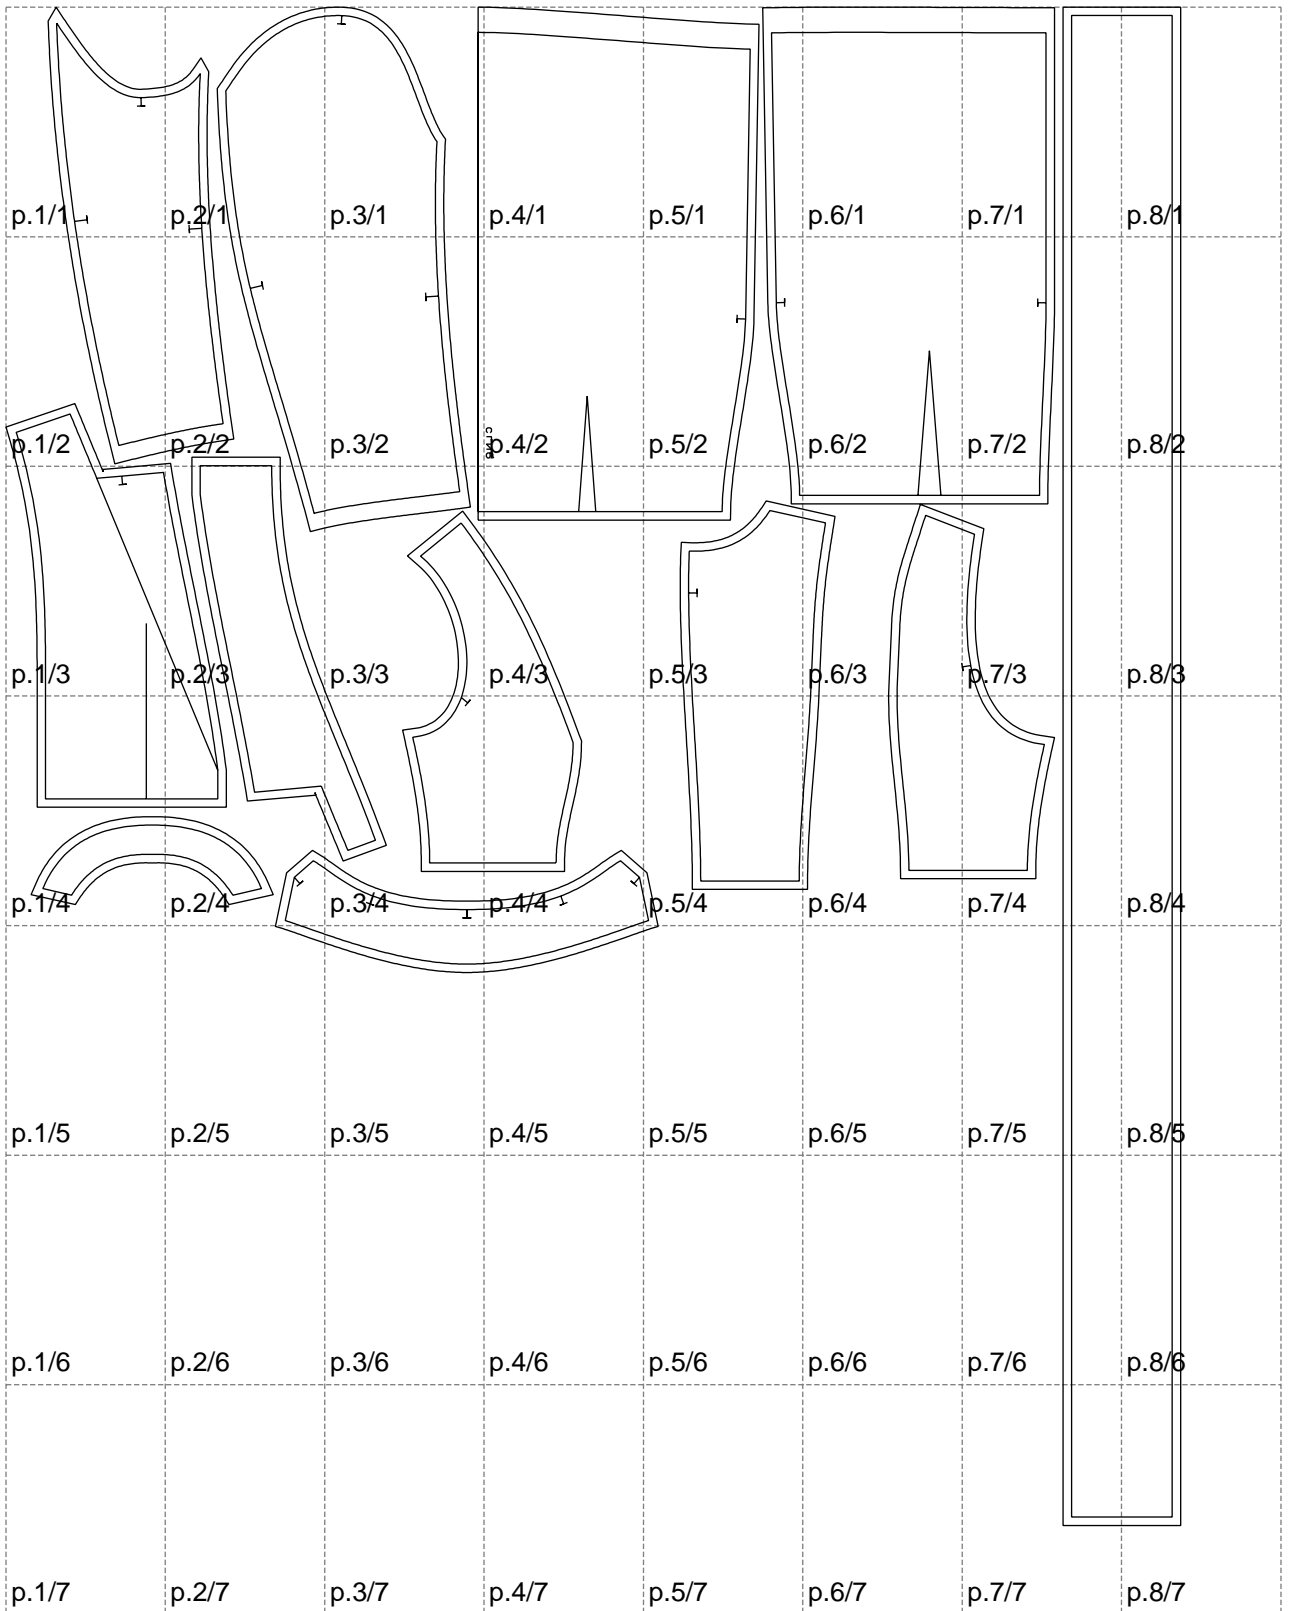

Not for print

Paper size: A4, size:1399.00 x1808.00 mm

# Example

size:1499.00 x2068.59 mm

Maneken =1 ver.0

rz\_1=170

rz\_16=116

rz\_17=100

rz\_18=98.8

rz\_19=124

rz\_20=121

---

. . . . .  
. . . . .  
. . . . .