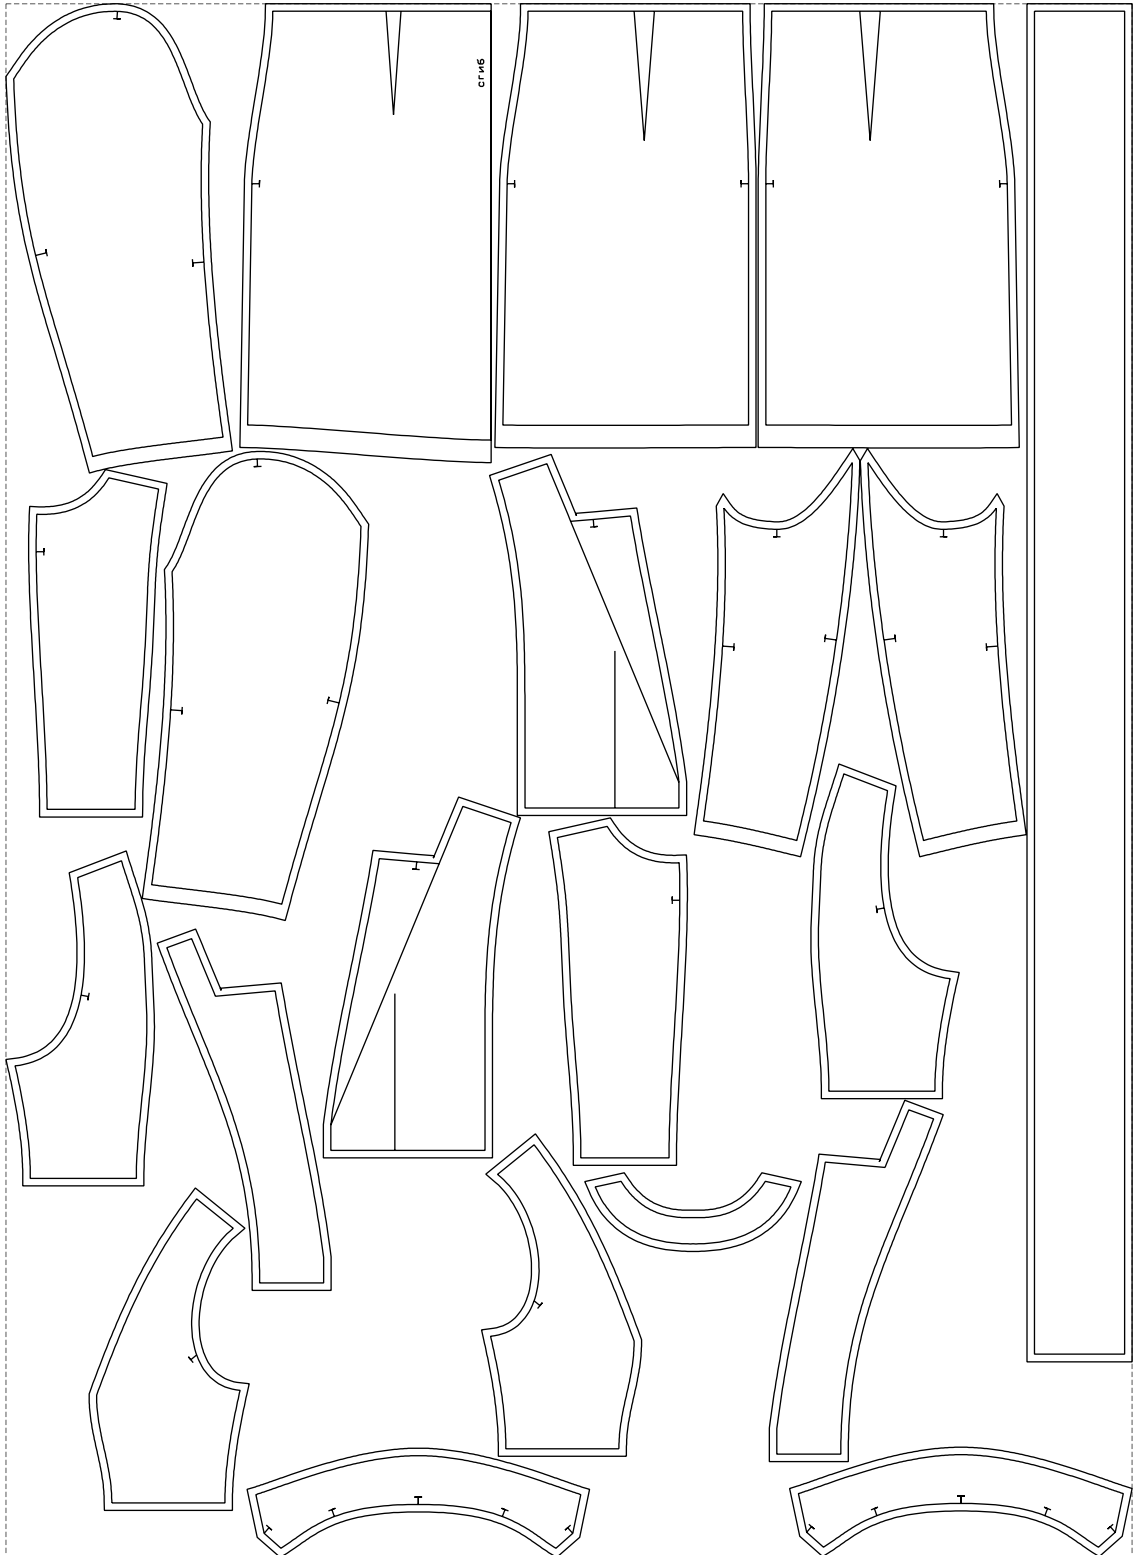

Not for print

Paper size: A4, size:1399.00 x1808.00 mm

# Example

size:1499.00 x2068.59 mm

Maneken =1 ver.0

rz\_1=170

rz\_16=116

rz\_17=100

rz\_18=98.8

rz\_19=124