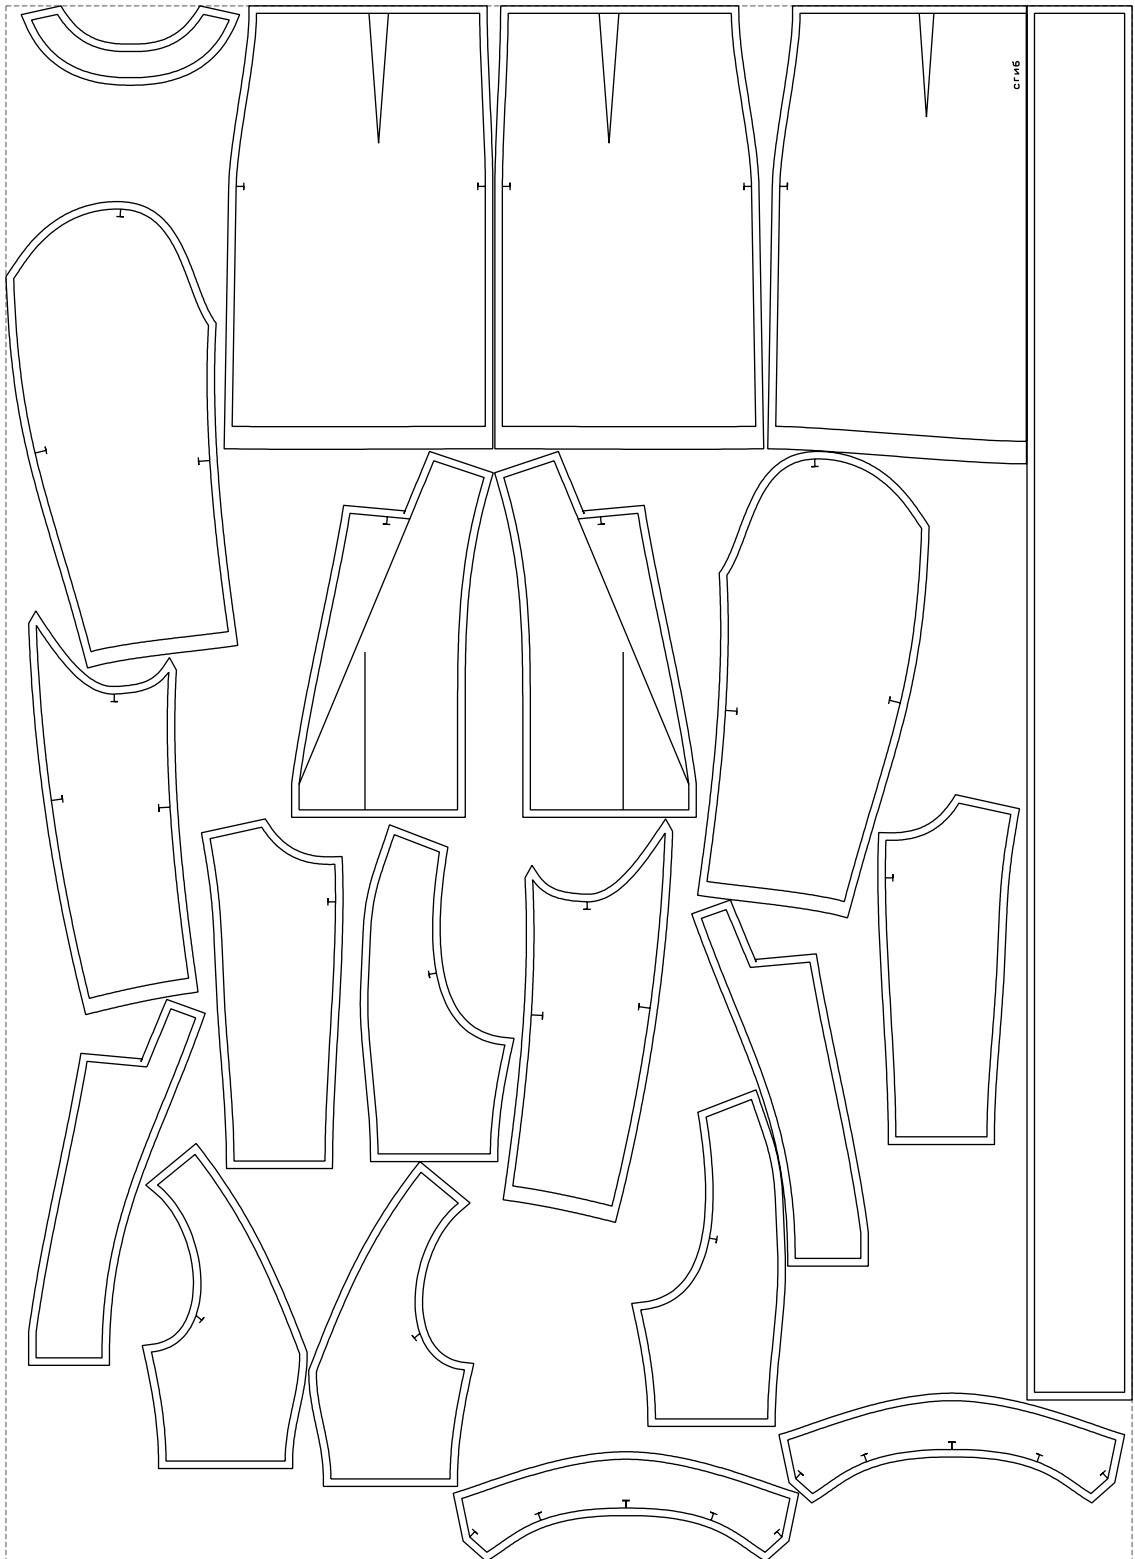

Not for print

Paper size: A4, size:1399.00 x1856.00 mm

# Example

size:1499.00 x2071.14 mm

Maneken =1 ver.0

rz\_1=170

rz\_16=120

rz\_17=104

rz\_18=103.6

rz\_19=128

rz\_20=125.1

---

. . . . .  
. . . . .  
. . . . .