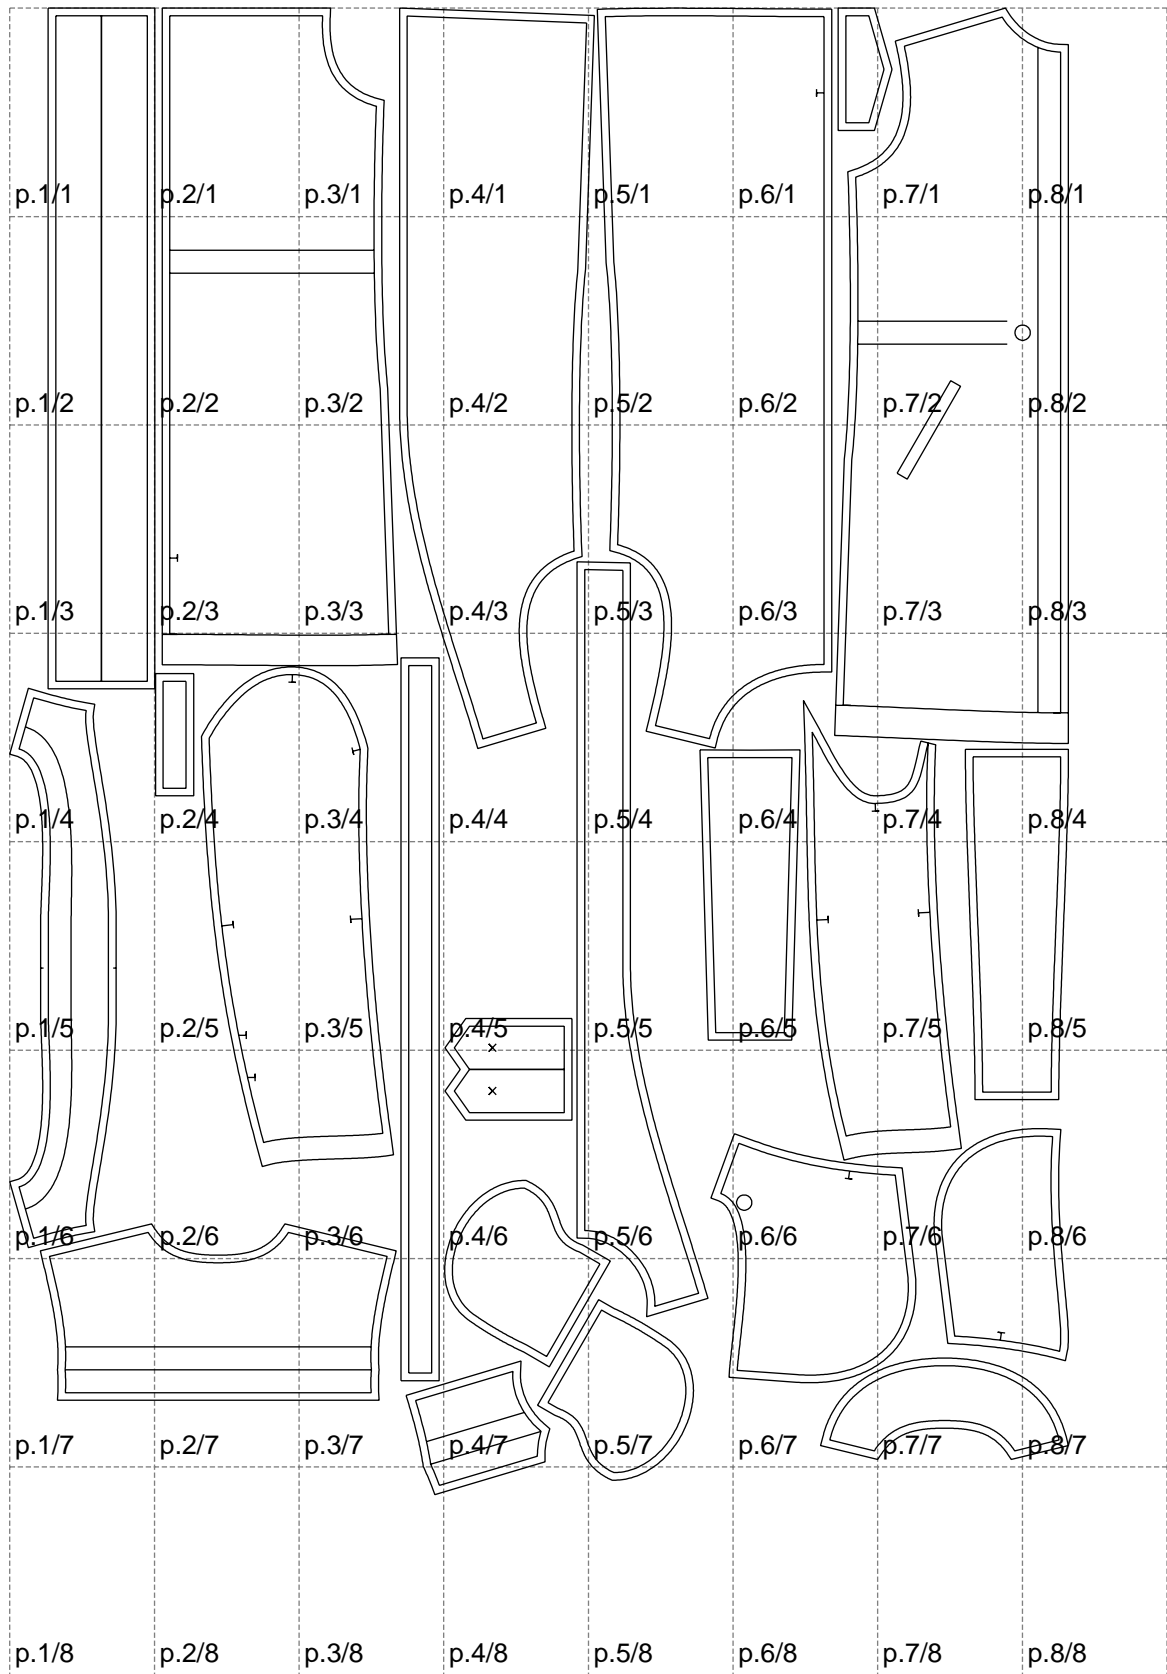

Not for print

Paper size: A4, size:1388.92 x1950.31 mm

Example

size:1499.00 x2288.69 mm

Maneken =1 ver.0

rz_1=170

rz_16=88

rz_17=75.6

rz_18=67.6

rz_19=96

rz_20=94.6

.
.
.