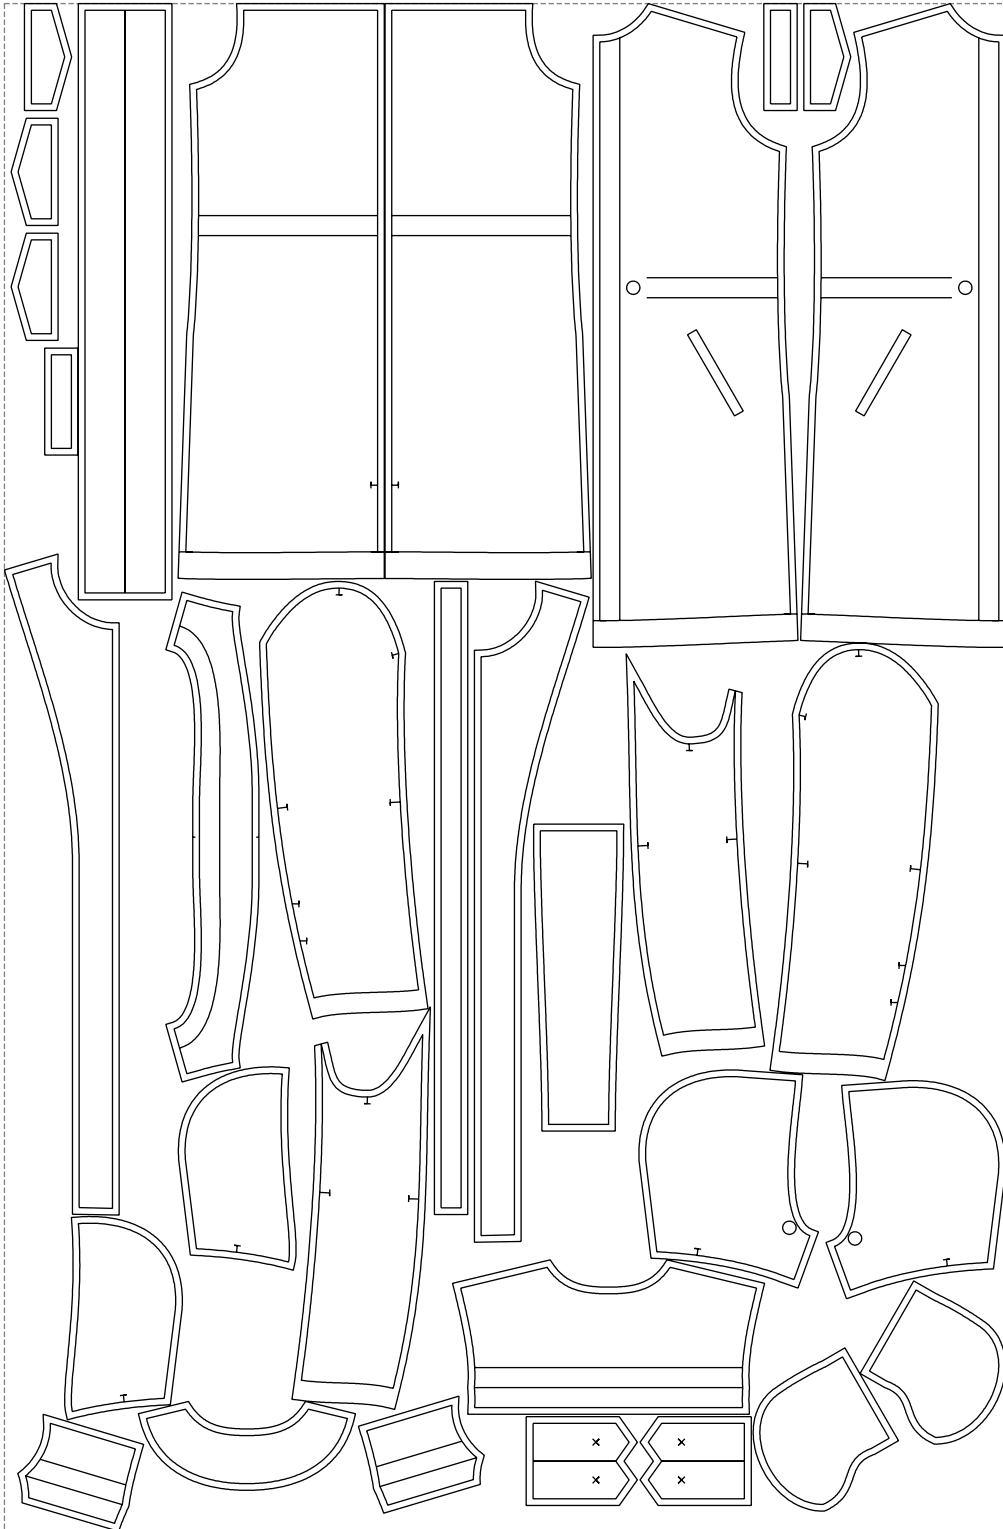

Not for print

Paper size: A4, size:1388.92 x1950.31 mm

Example

size:1499.00 x2288.69 mm

Maneken =1 ver.0

rz_1=170

rz_16=88

rz_17=75.6

rz_18=67.6

rz_19=96

rz_20=94.6

.
.
.