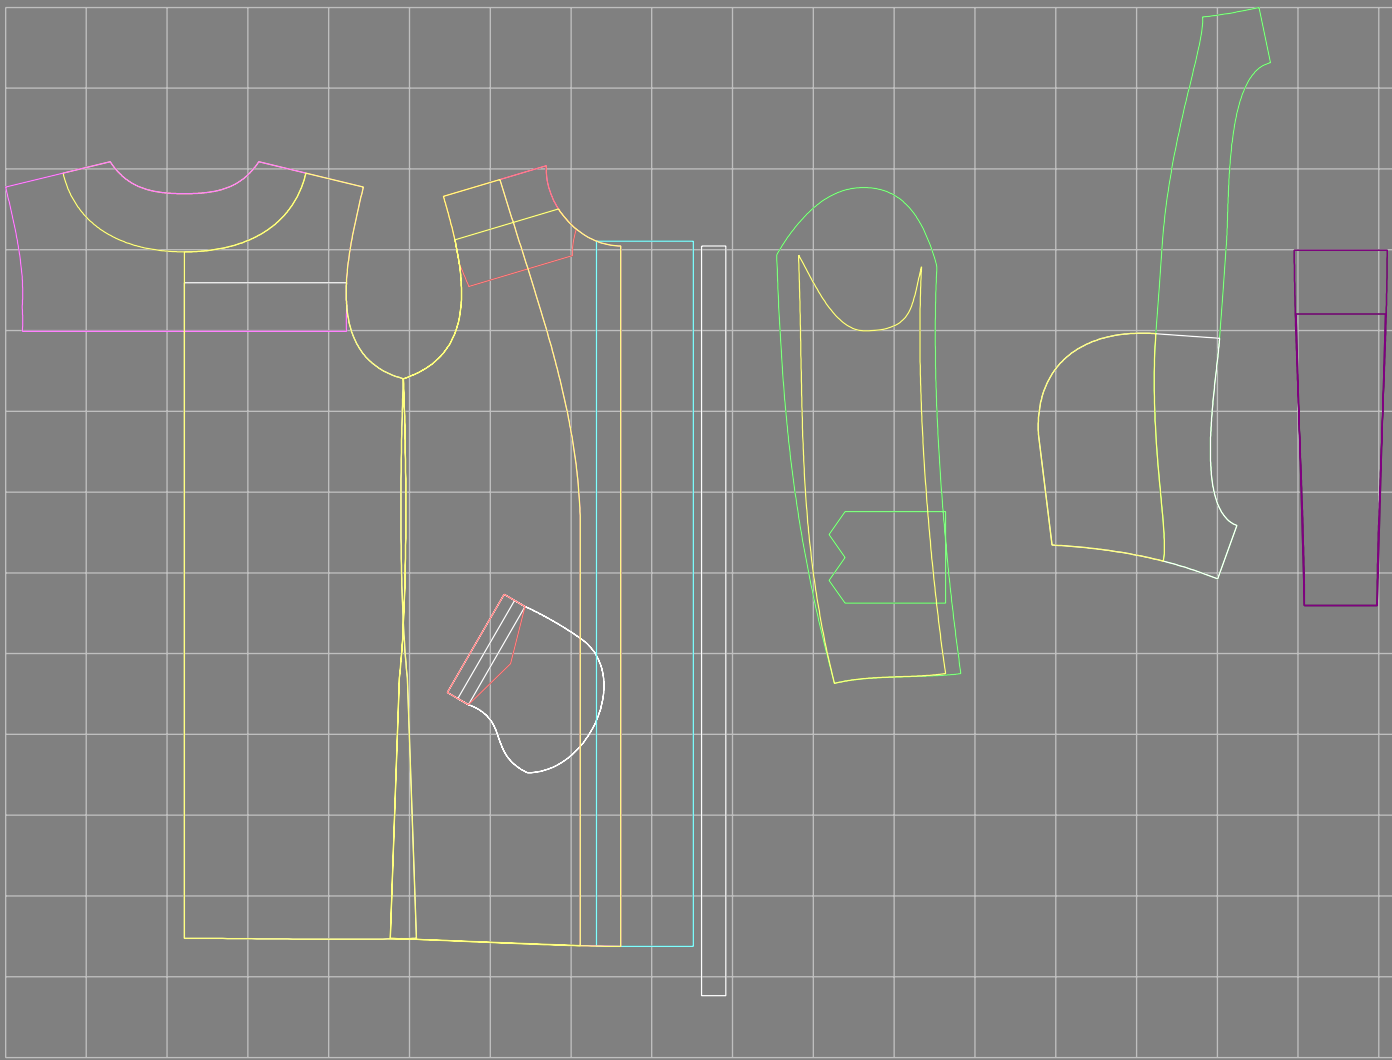

Not for print

Paper size: A4, size:1388.92 x1950.31 mm

Example

size:1499.00 x2288.69 mm

Maneken =1 ver.0

rz_1=170

rz_16=88

rz_17=75.6

rz_18=67.6

rz_19=96

rz_20=94.6

.
.
.