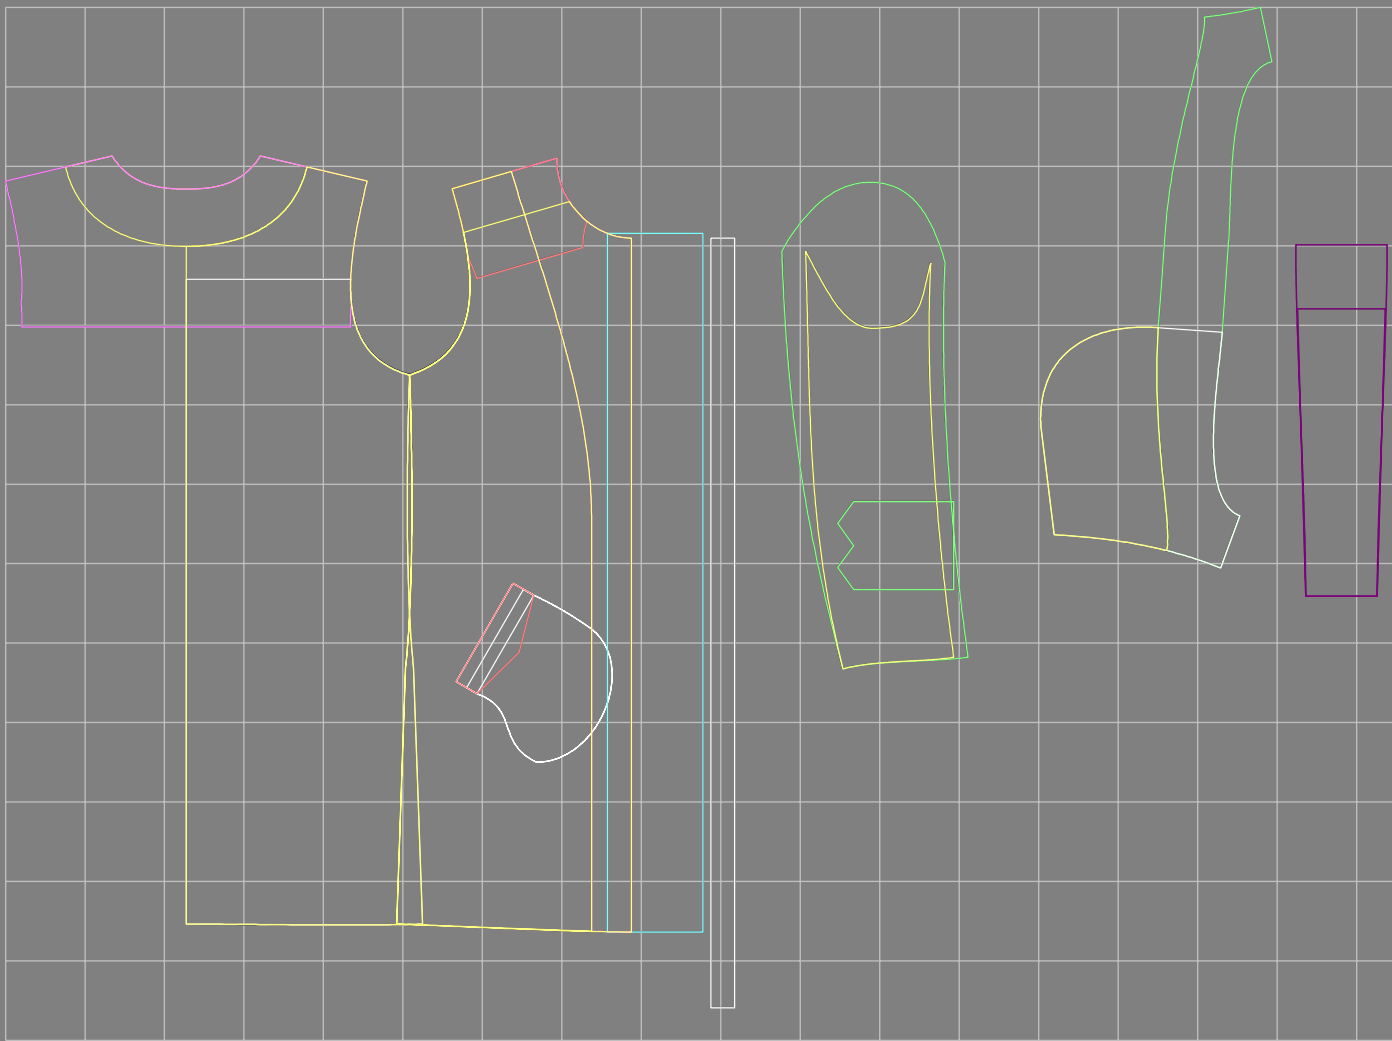

Not for print

Paper size: A4, size:1399.00 x1891.30 mm

Example

size:1488.93 x2269.96 mm

Maneken =1 ver.0

rz_1=170

rz_16=92

rz_17=78.8

rz_18=71.8

rz_19=100

rz_20=98.1

.
.
.