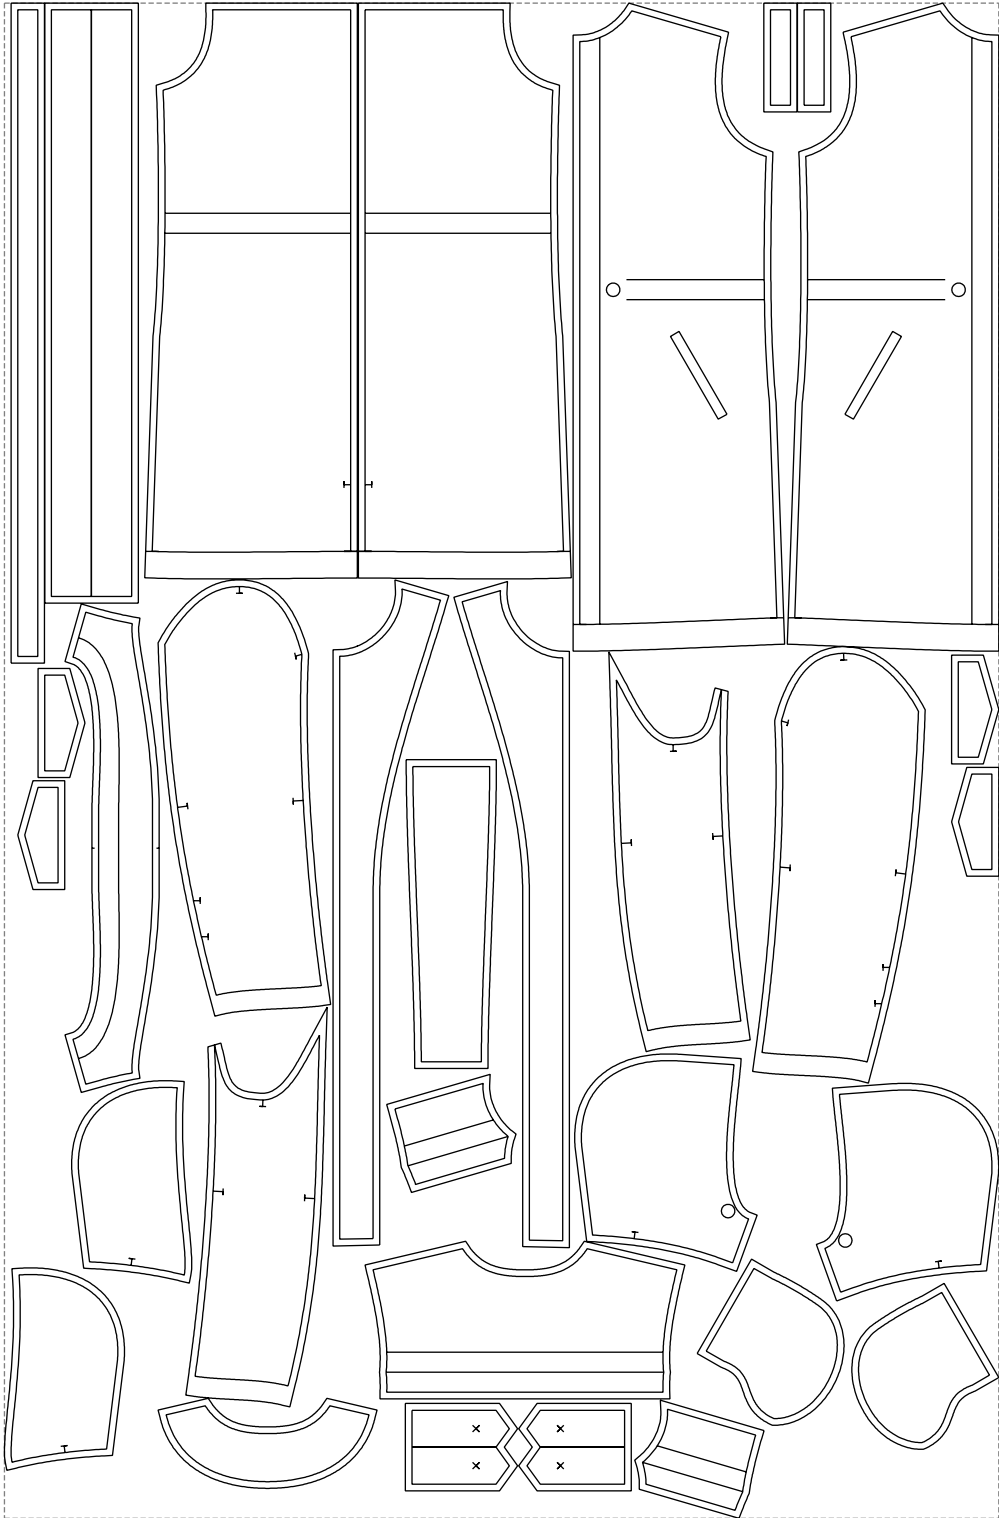

Not for print

Paper size: A4, size:1399.00 x1891.30 mm

Example

size:1488.93 x2269.96 mm

Maneken =1 ver.0

rz_1=170

rz_16=92

rz_17=78.8

rz_18=71.8

rz_19=100

rz_20=98.1

.
.
.