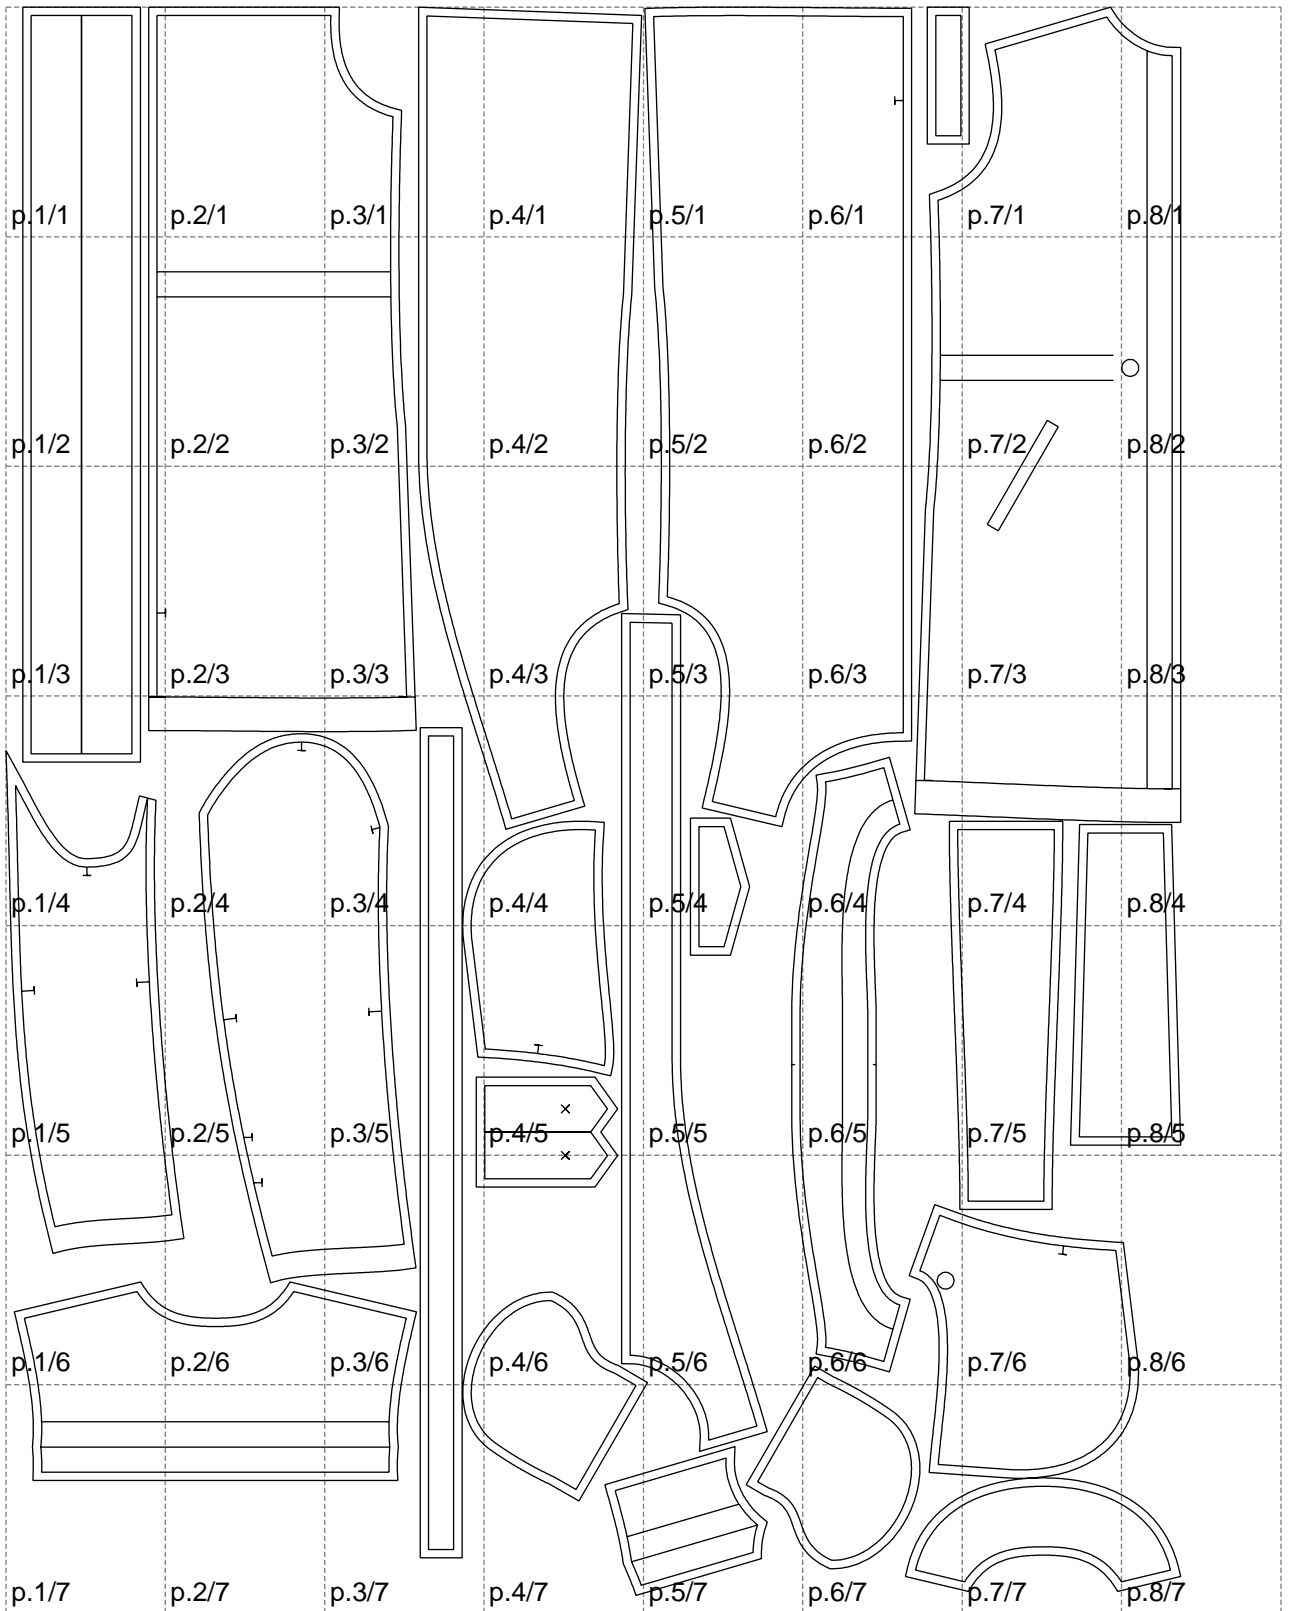

Not for print

Paper size: A4, size:1399.00 x1891.30 mm

Example

size:1488.93 x2269.96 mm

Maneken =1 ver.0

rz_1=170

rz_16=92

rz_17=78.8

rz_18=71.8

rz_19=100

rz_20=98.1

.
.
.