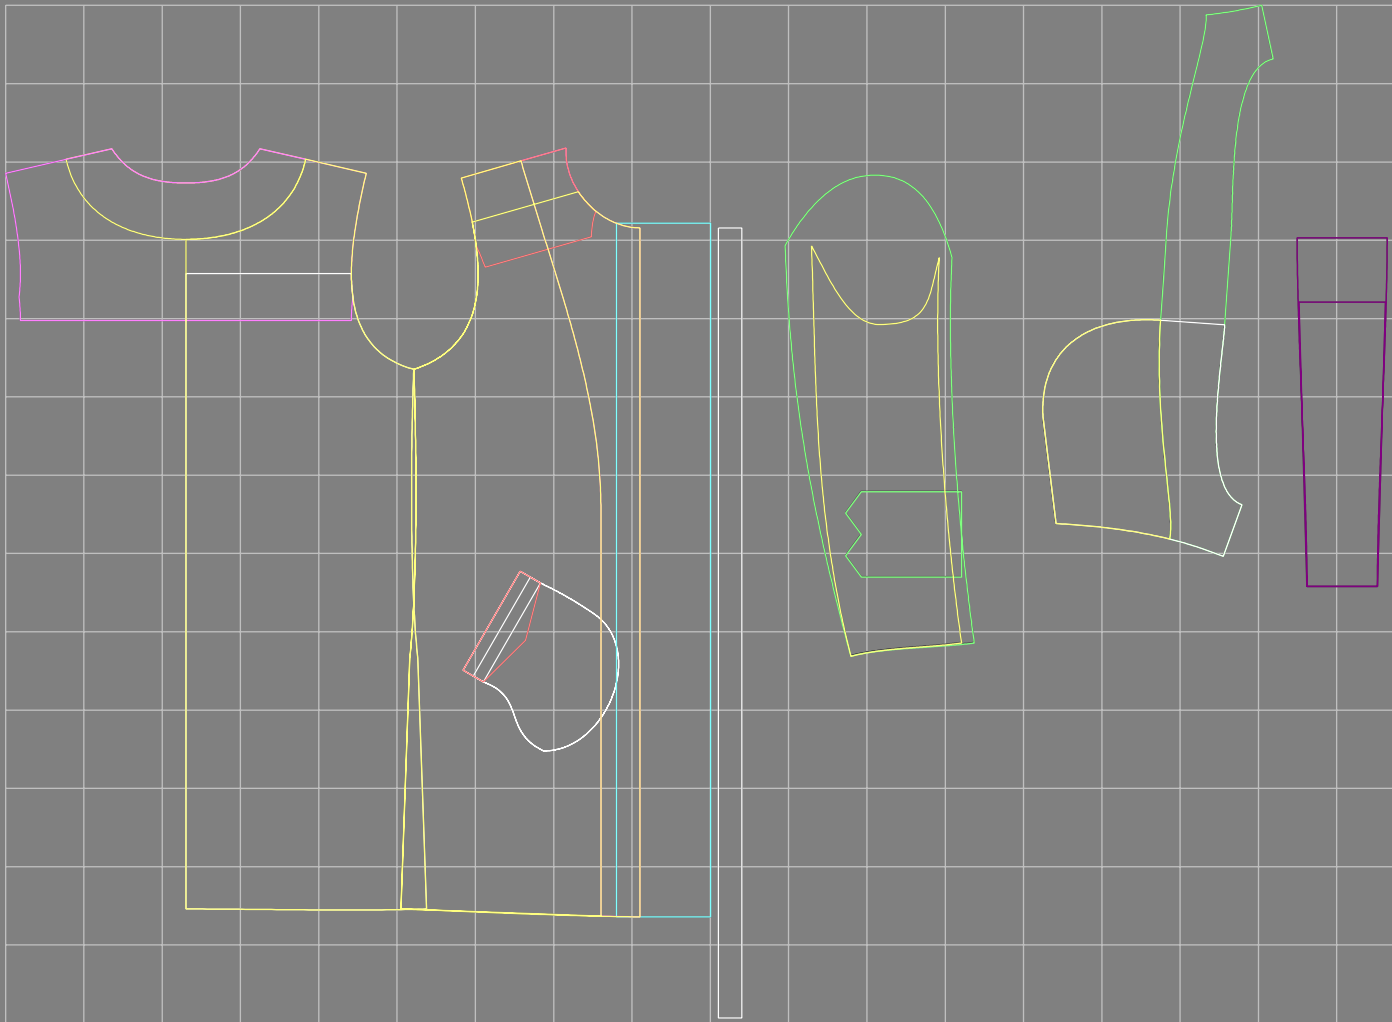

Not for print

Paper size: A4, size:1399.00 x2026.03 mm

# Example

size:1488.98 x2226.62 mm

Maneken =1 ver.0

rz\_1=170

rz\_16=96

rz\_17=82

rz\_18=76

rz\_19=104

rz\_20=101.8

---

. . . . .  
. . . . .  
. . . . .