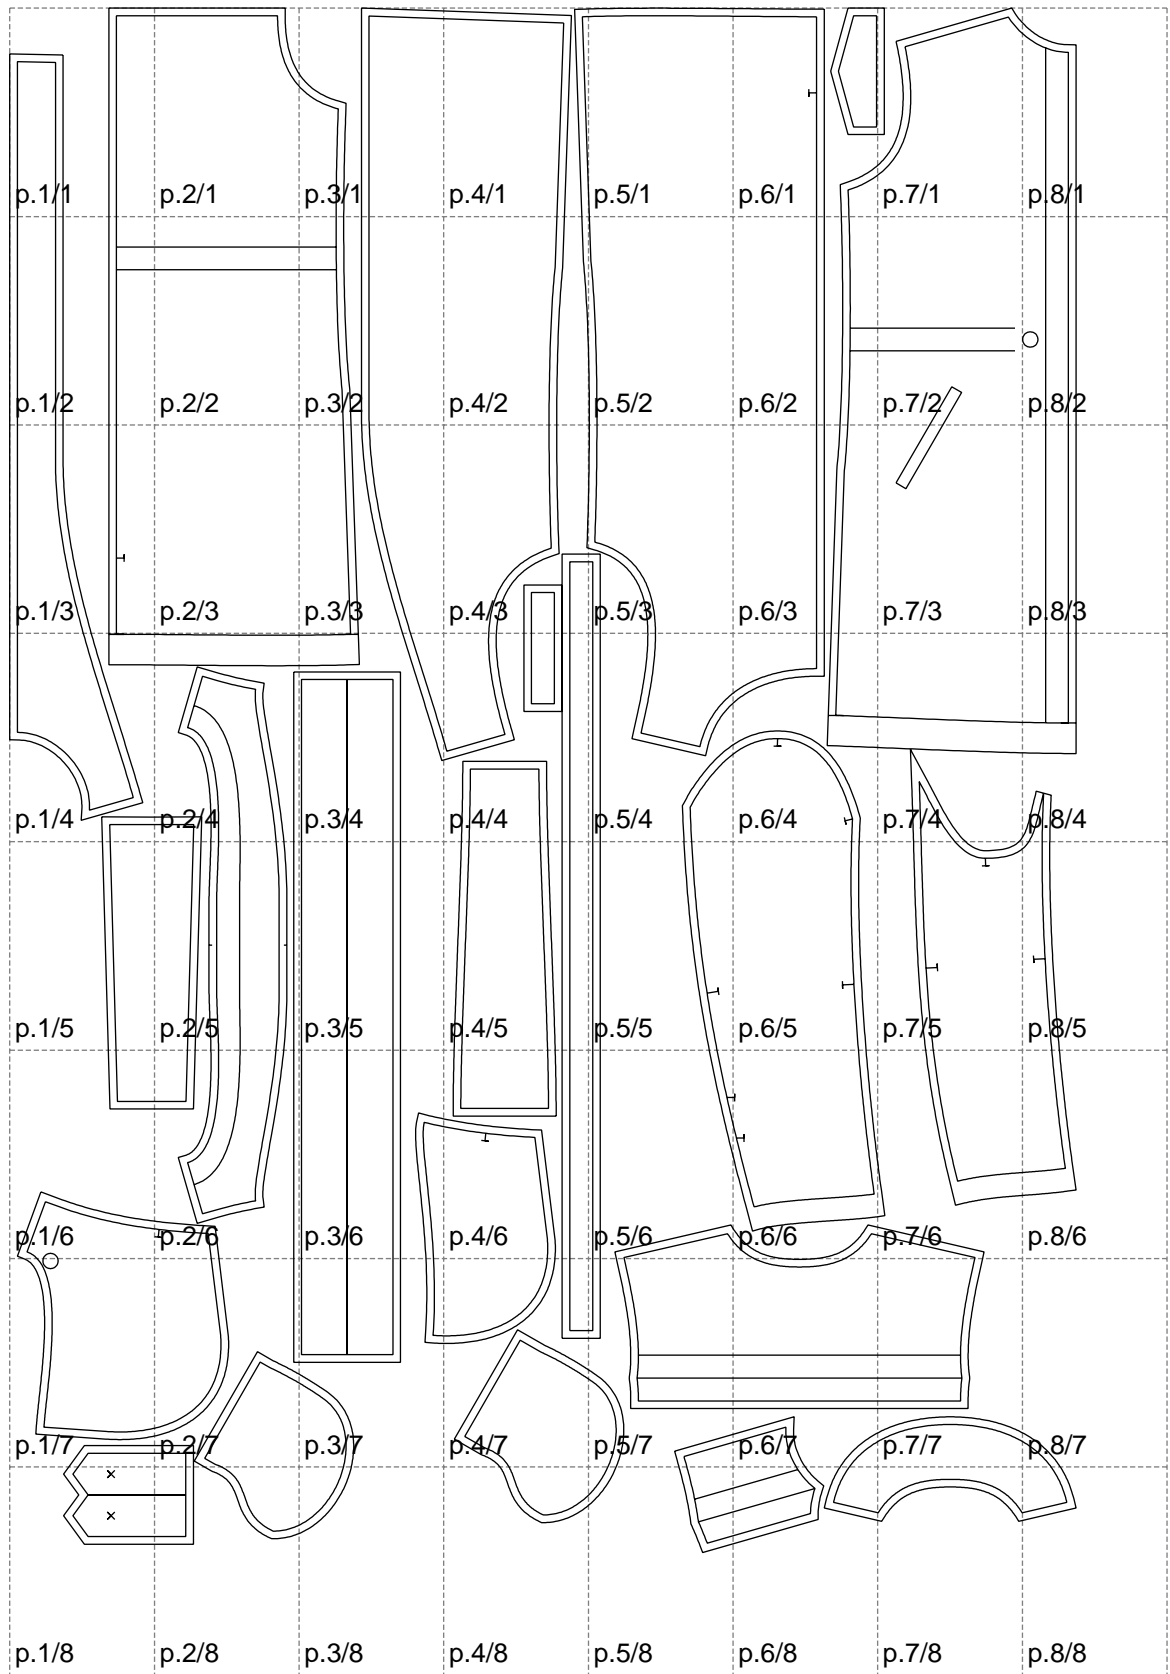

Not for print

Paper size: A4, size:1399.00 x2026.03 mm

# Example

size:1488.98 x2226.62 mm

Maneken =1 ver.0

rz\_1=170

rz\_16=96

rz\_17=82

rz\_18=76

rz\_19=104

rz\_20=101.8

---

. . . . .  
. . . . .  
. . . . .