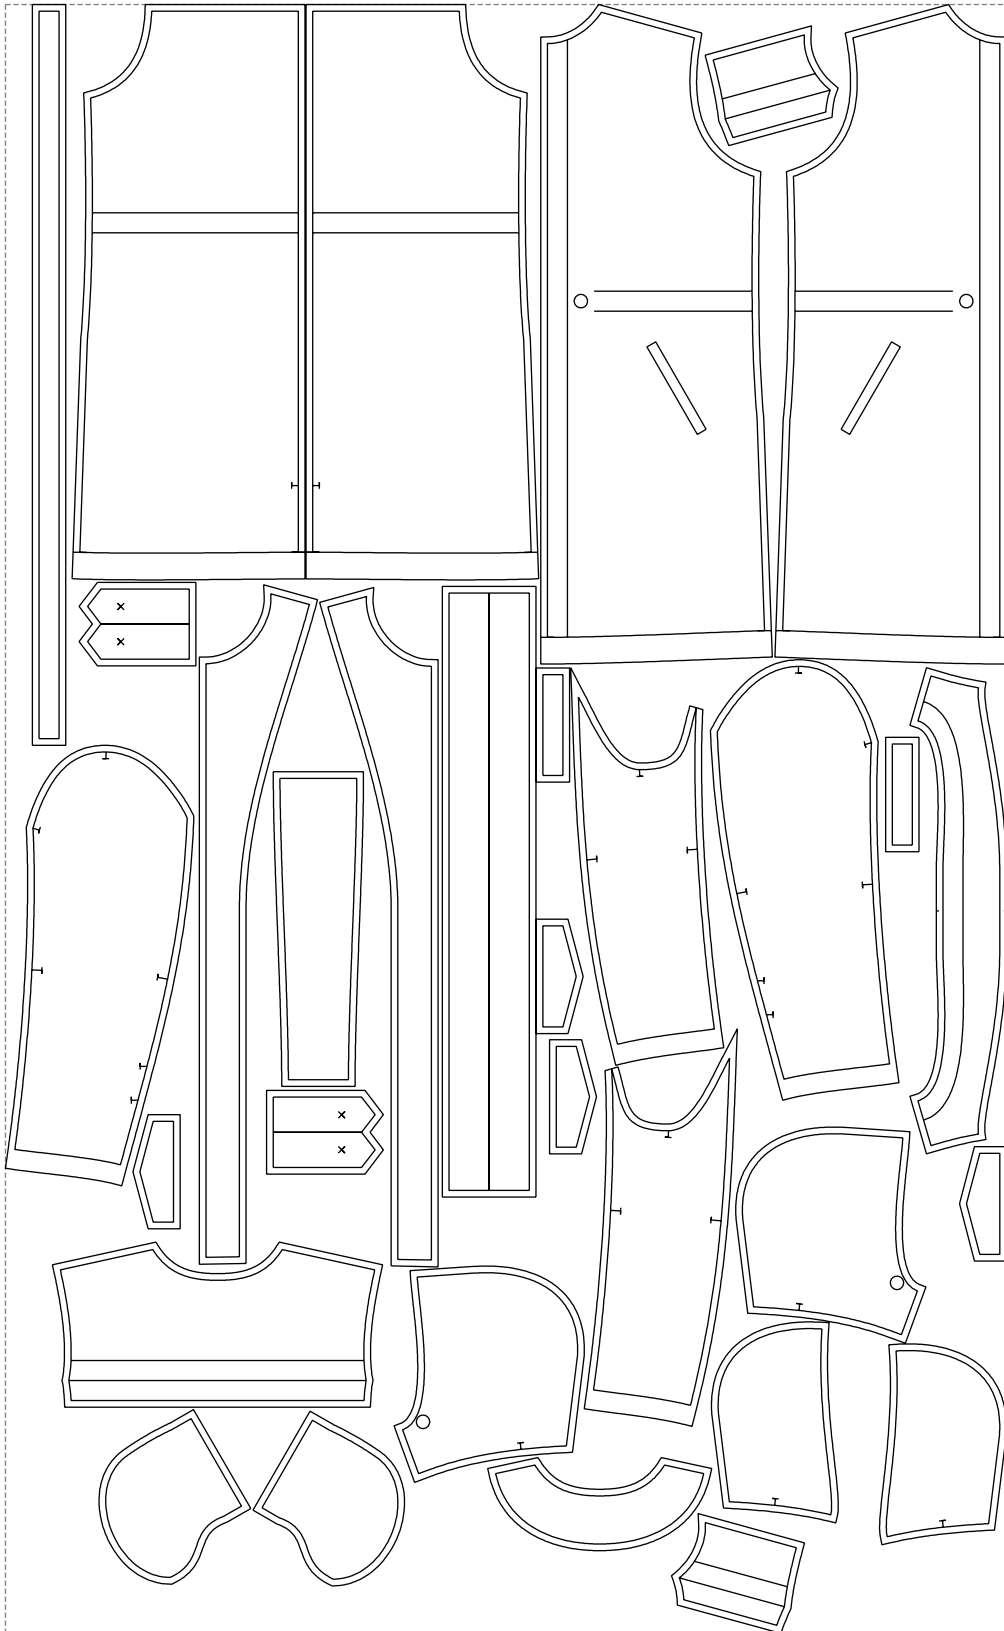

Not for print

Paper size: A4, size:1388.97 x2150.60 mm

# Example

size:1499.00 x2439.86 mm

Maneken =1 ver.0

rz\_1=170

rz\_16=104

rz\_17=88.9

rz\_18=84.4

rz\_19=112