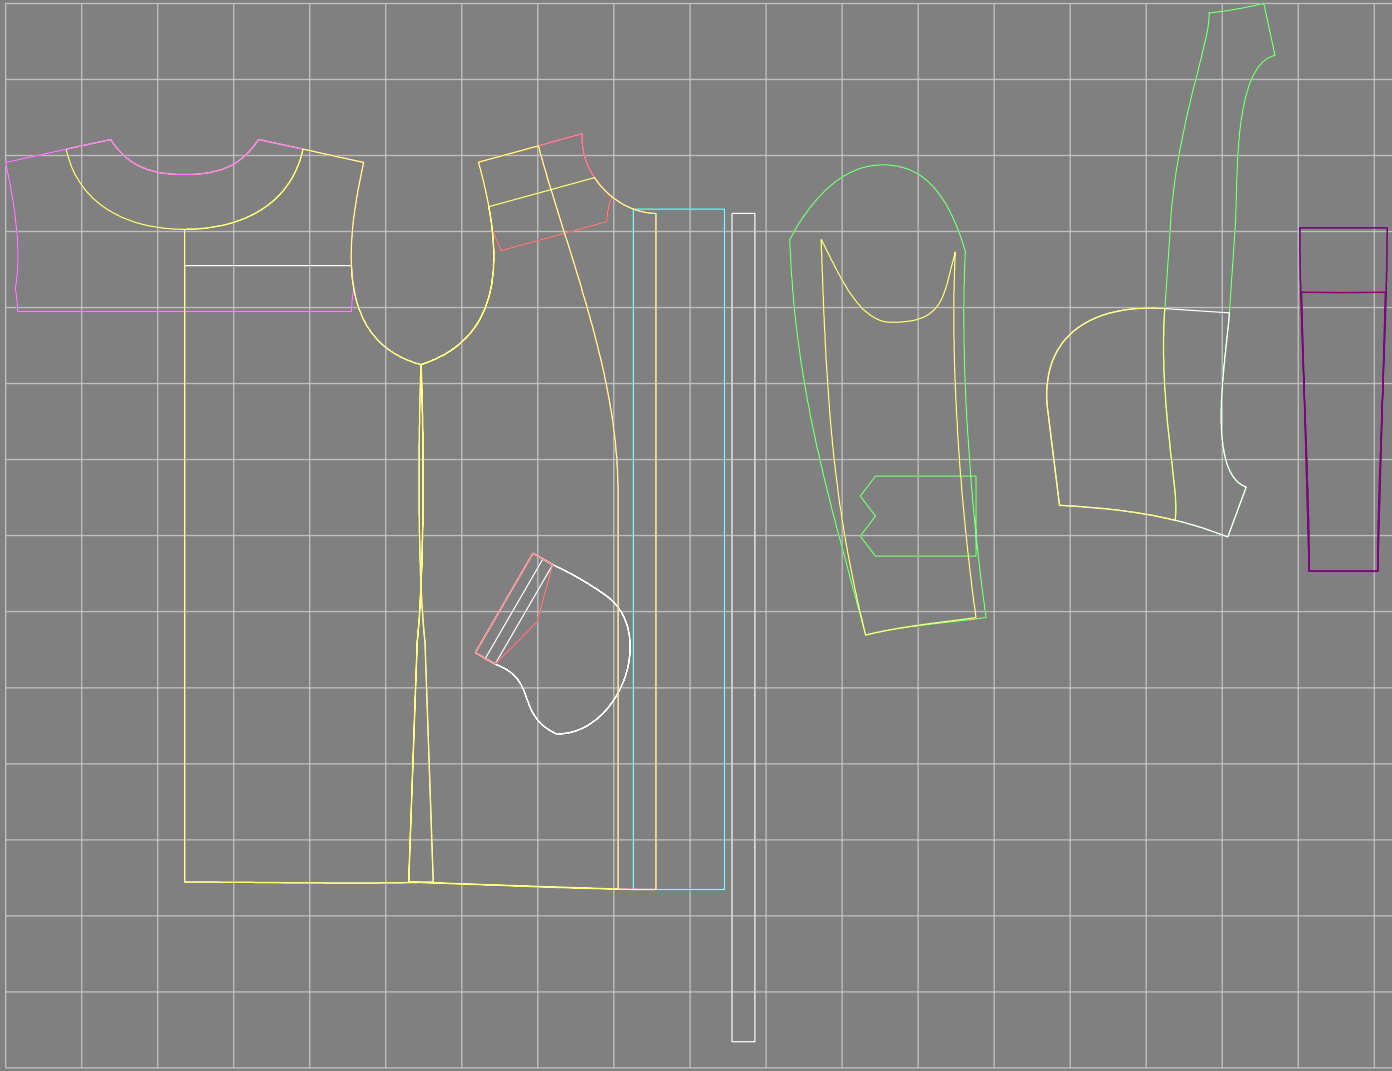

Not for print

Paper size: A4, size:1388.97 x2150.60 mm

# Example

size:1499.00 x2439.86 mm

Maneken =1 ver.0

rz\_1=170

rz\_16=104

rz\_17=88.9

rz\_18=84.4

rz\_19=112

rz\_20=109.3

---

. . . . .  
. . . . .  
. . . . .