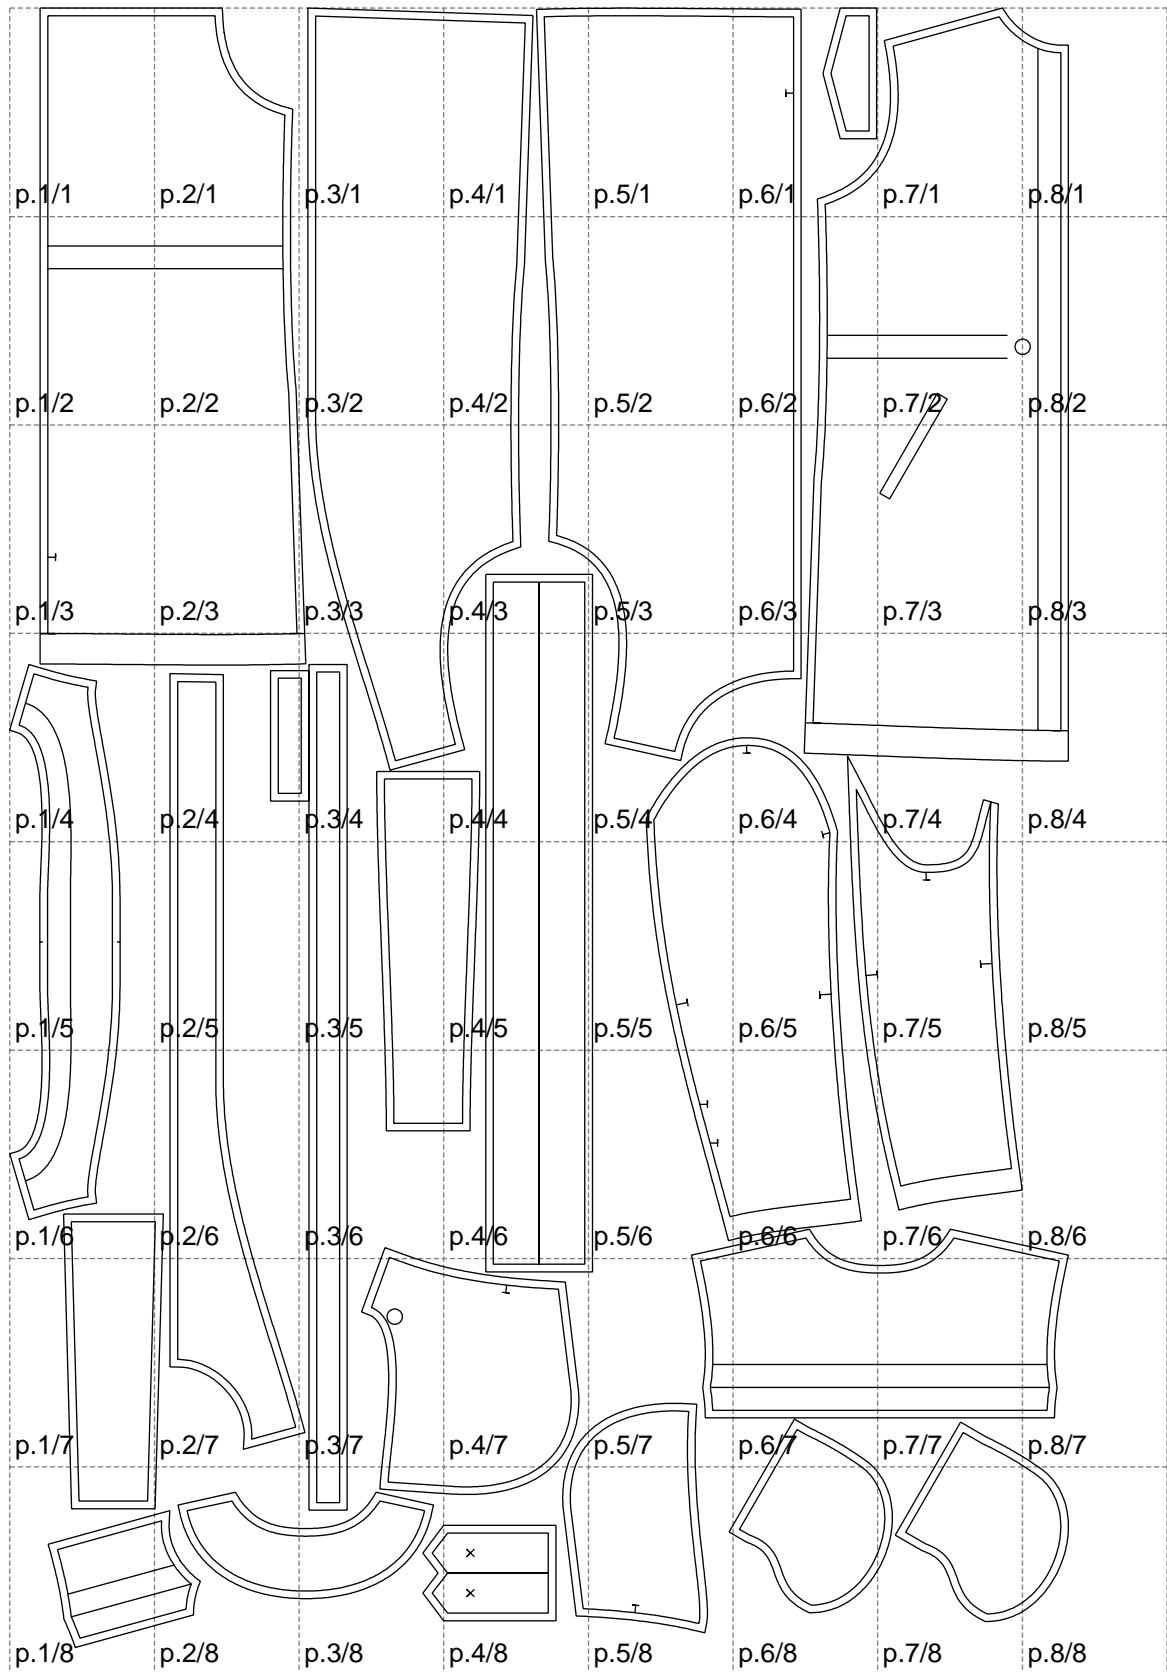

Not for print

Paper size: A4, size:1388.97 x2150.60 mm

# Example

size:1499.00 x2439.86 mm

Maneken =1 ver.0

rz\_1=170

rz\_16=104

rz\_17=88.9

rz\_18=84.4

rz\_19=112

rz\_20=109.3

---

. . . . .  
. . . . .  
. . . . .