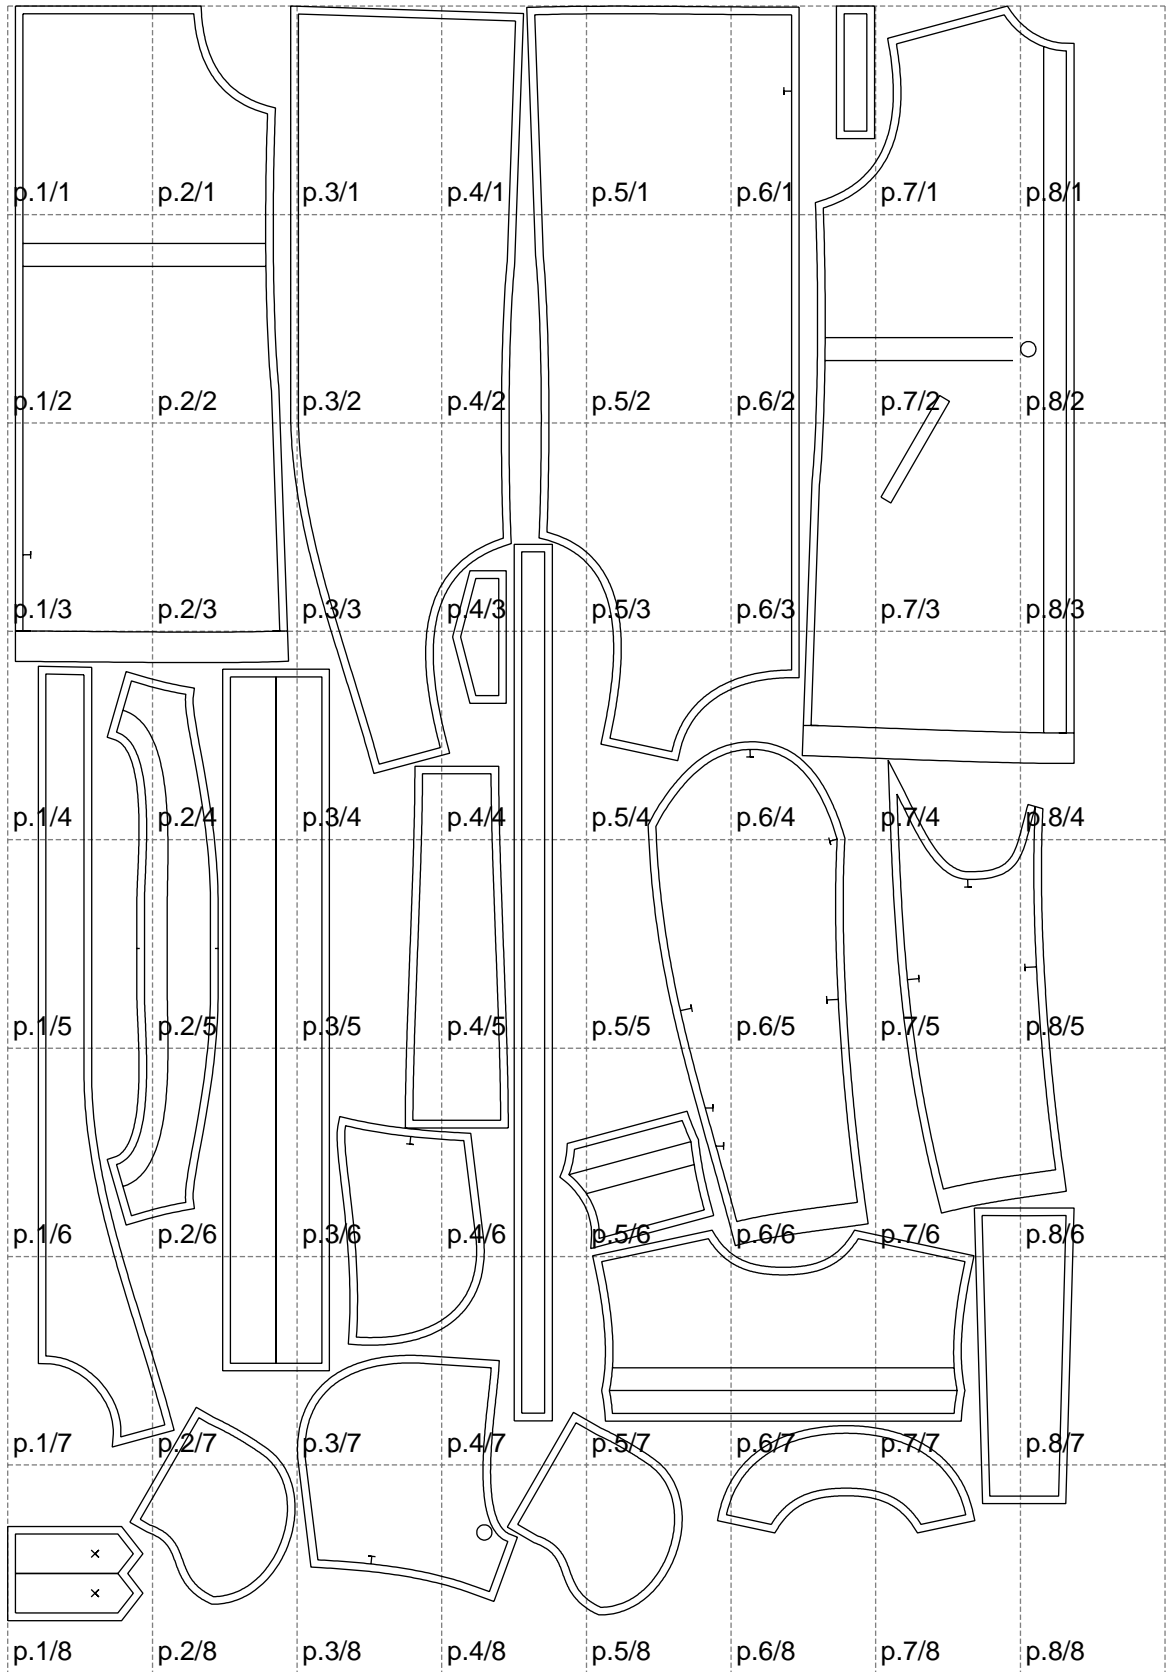

Not for print

Paper size: A4, size:1399.00 x2117.95 mm

# Example

size:1499.00 x2451.89 mm

Maneken =1 ver.0

rz\_1=170

rz\_16=108

rz\_17=92.5

rz\_18=89.2

rz\_19=116

rz\_20=113

---

. . . . .  
. . . . .  
. . . . .