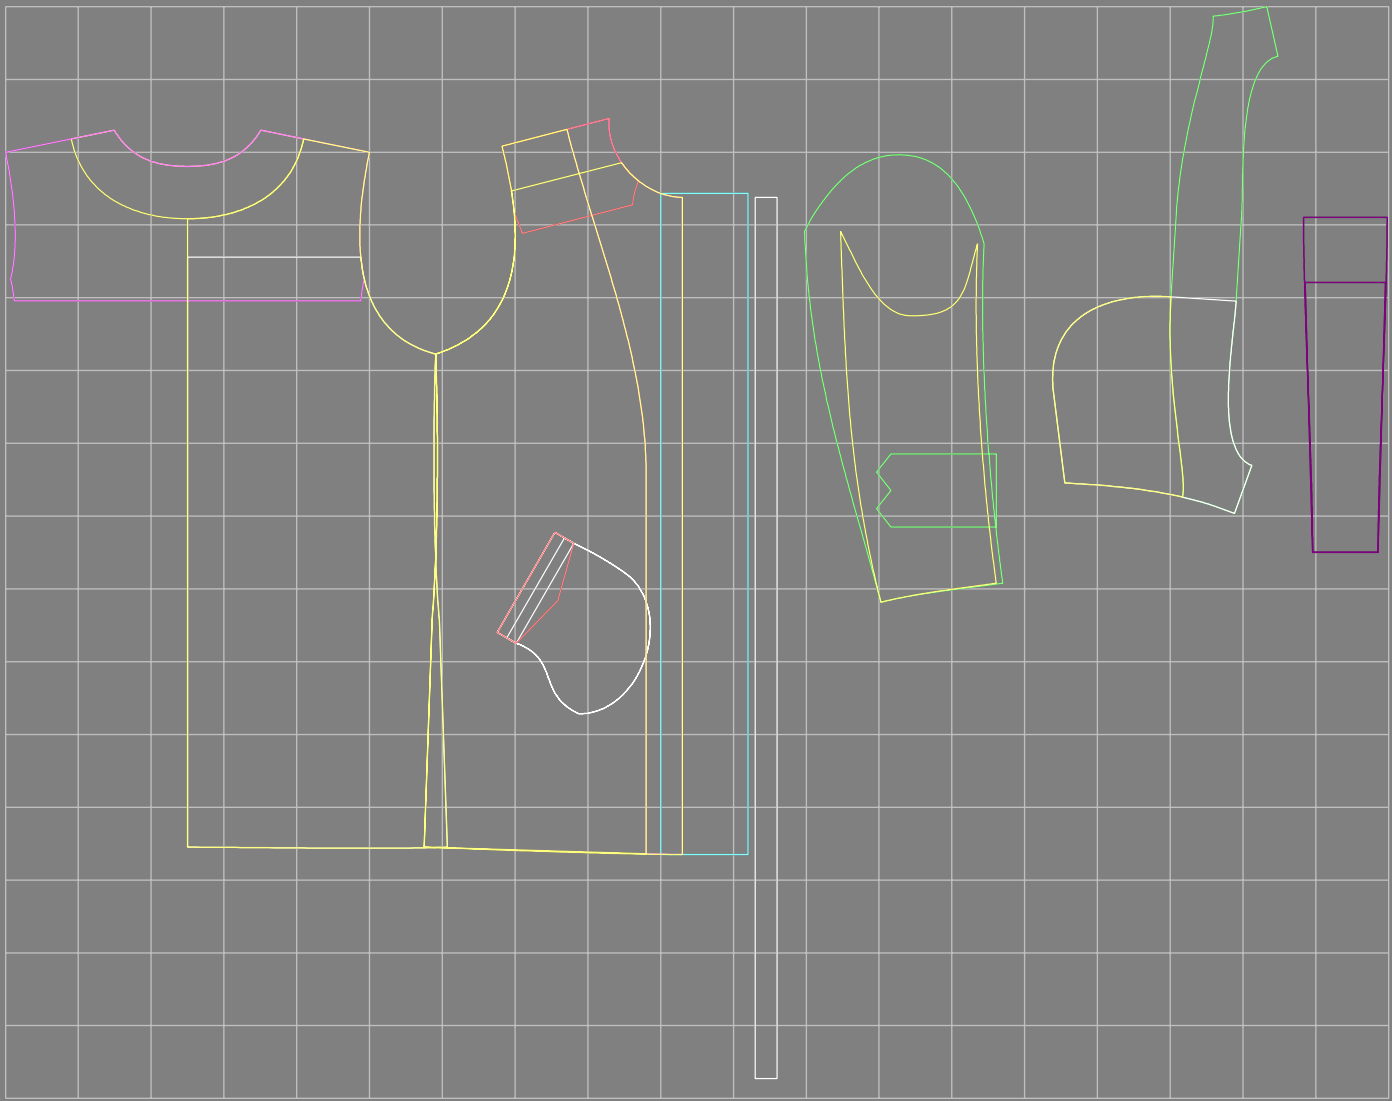

Not for print

Paper size: A4, size:1399.00 x2229.17 mm

# Example

size:1499.00 x2808.33 mm

Maneken =1 ver.0

rz\_1=170

rz\_16=116

rz\_17=100

rz\_18=98.8

rz\_19=124

rz\_20=121

---

. . . . .  
. . . . .  
. . . . .