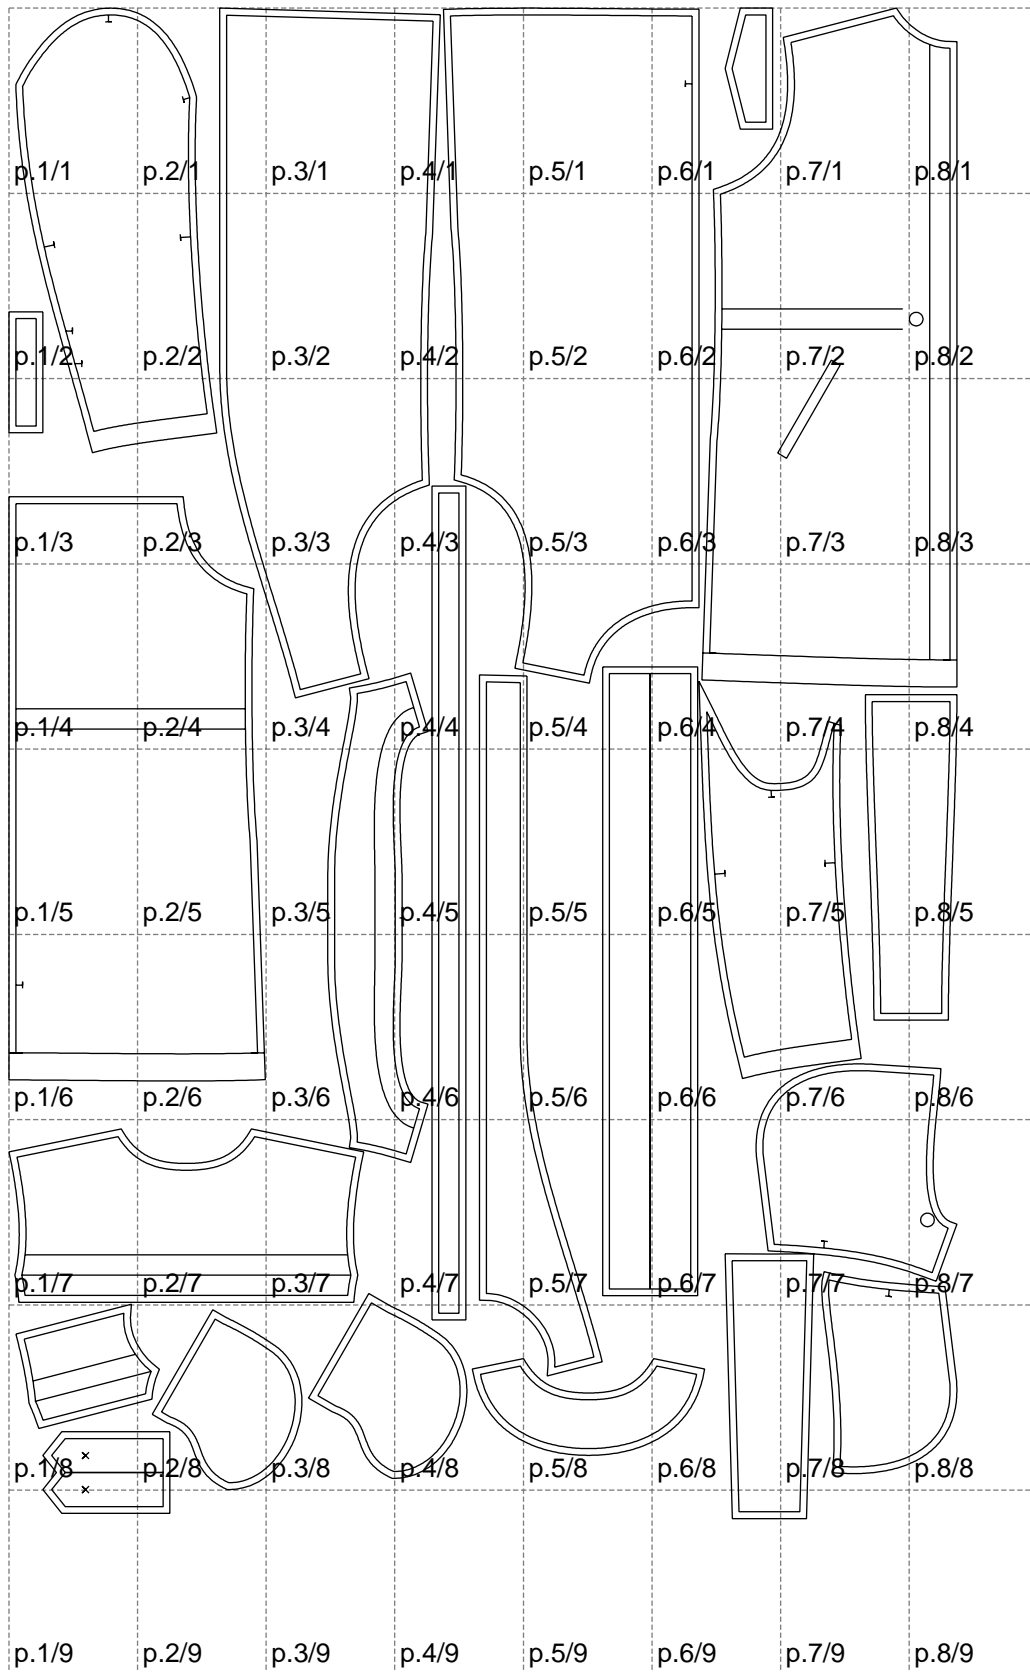

Not for print

Paper size: A4, size:1399.00 x2229.17 mm

# Example

size:1499.00 x2808.33 mm

Maneken =1 ver.0

rz\_1=170

rz\_16=116

rz\_17=100

rz\_18=98.8

rz\_19=124

rz\_20=121

---

. . . . .  
. . . . .  
. . . . .