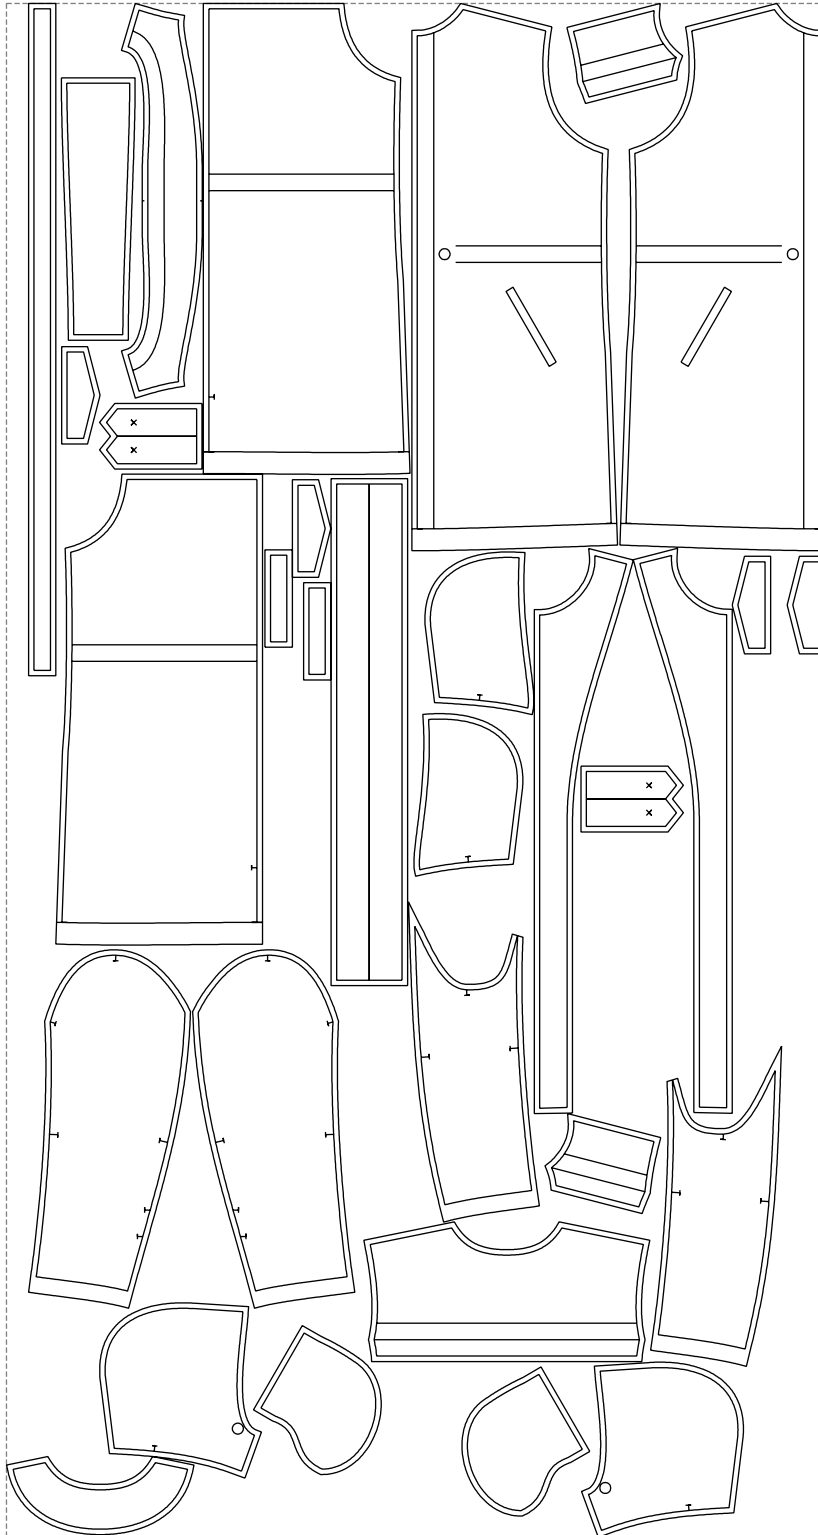

Not for print

Paper size: A4, size:1399.00 x2229.17 mm

# Example

size:1499.00 x2808.33 mm

Maneken =1 ver.0

rz\_1=170

rz\_16=116

rz\_17=100

rz\_18=98.8

rz\_19=124