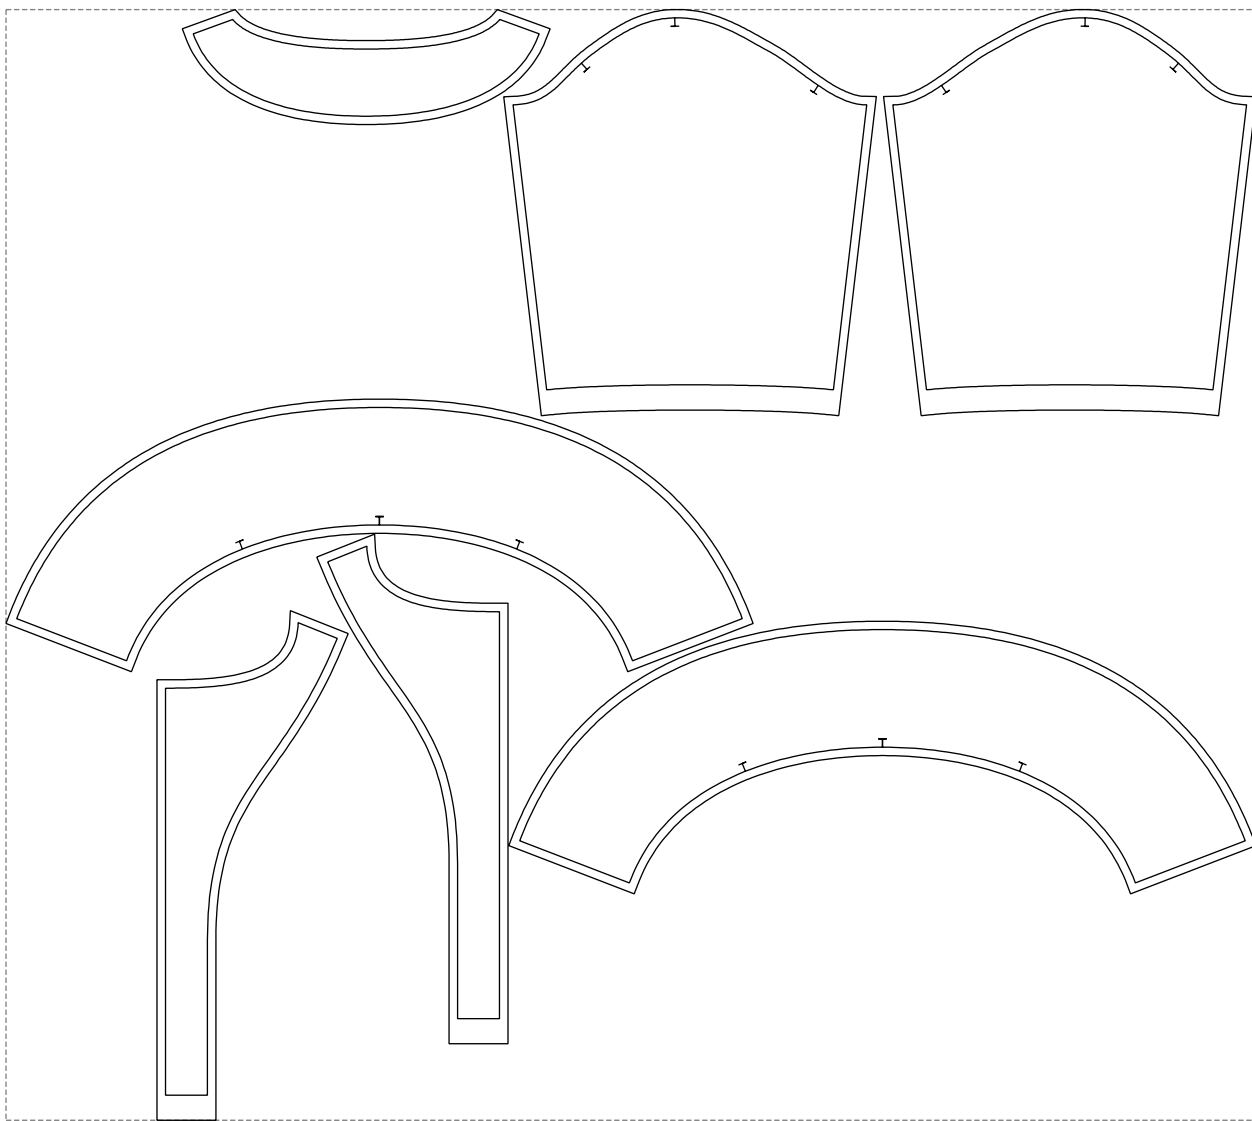

Not for print

Paper size: A4, size:1399.00 x988.69 mm

# Example

size:1488.85 x1323.17 mm

Maneken =1 ver.0

rz\_1=170

rz\_16=88

rz\_17=75.6

rz\_18=67.6

rz\_19=96

rz\_20=94.6

---

. . . . .  
. . . . .  
. . . . .