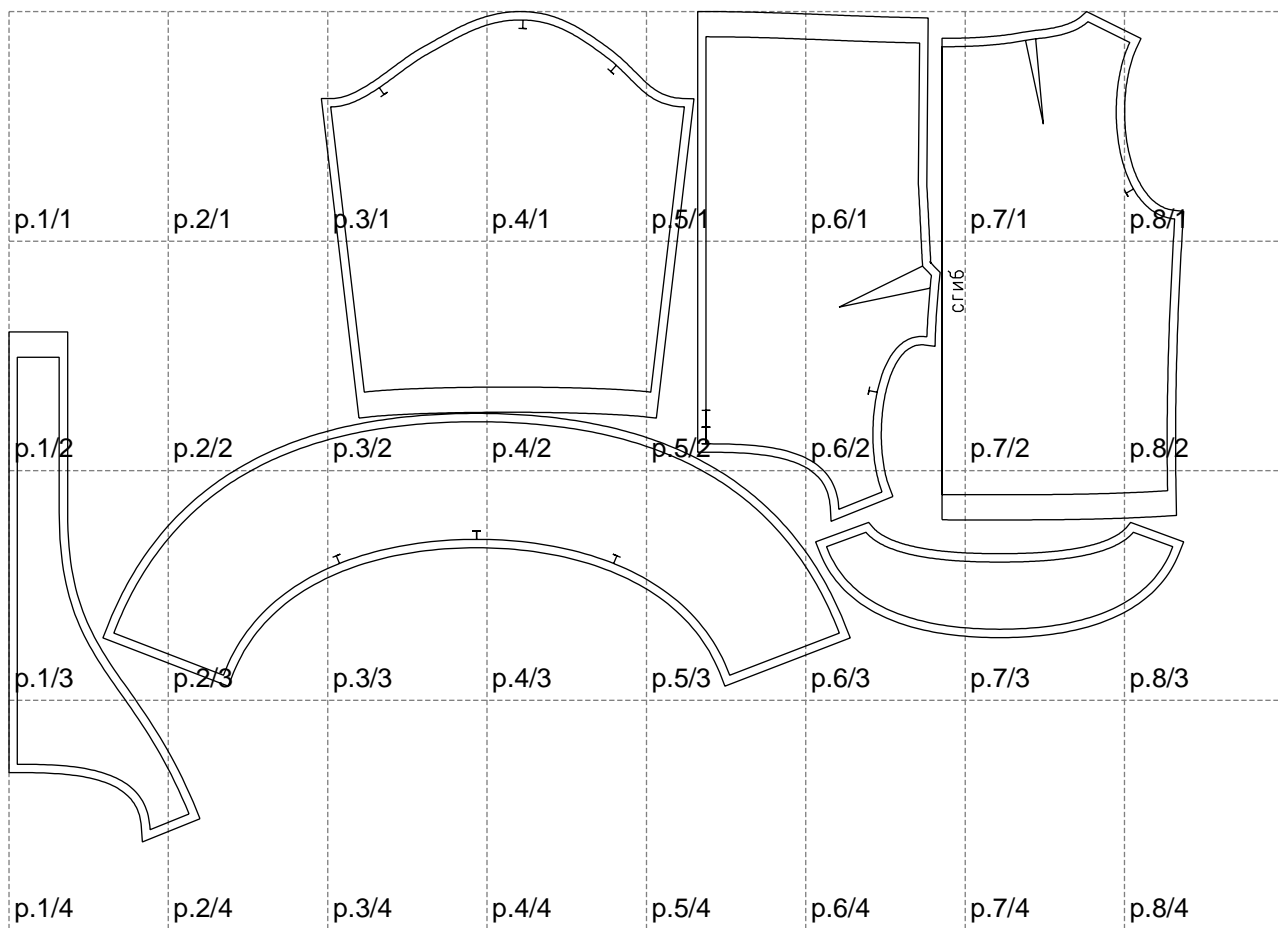

Not for print

Paper size: A4, size:1399.00 x988.69 mm

# Example

size:1488.85 x1323.17 mm

Maneken =1 ver.0

rz\_1=170

rz\_16=88

rz\_17=75.6

rz\_18=67.6

rz\_19=96

rz\_20=94.6

---

. . . . .  
. . . . .  
. . . . .