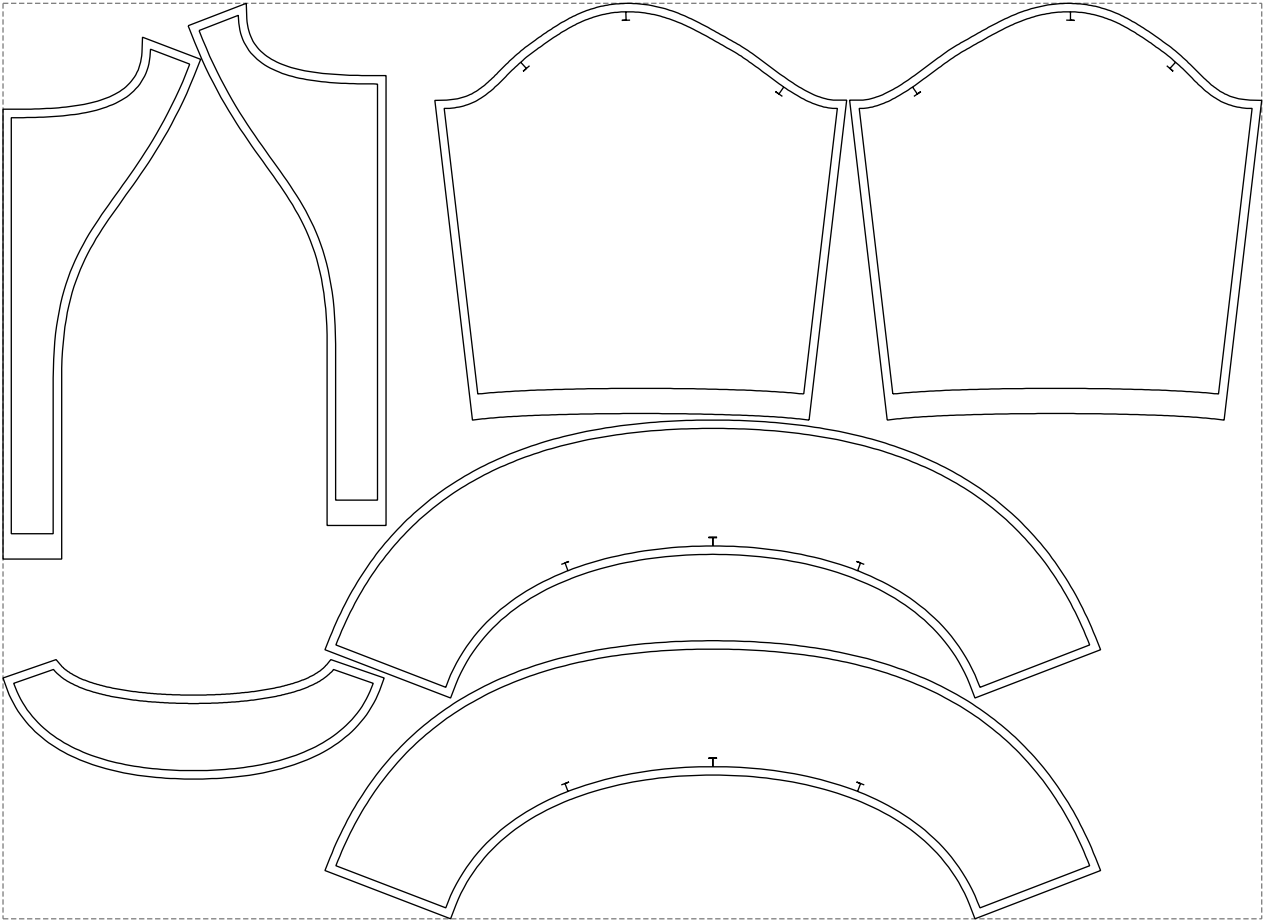

Not for print

Paper size: A4, size:1348.42 x1198.10 mm

# Example

size:1499.00 x1090.37 mm

Maneken =1 ver.0

rz\_1=170

rz\_16=100

rz\_17=85.4

rz\_18=80.2

rz\_19=108

rz\_20=105.4

---

. . . . .  
. . . . .  
. . . . .