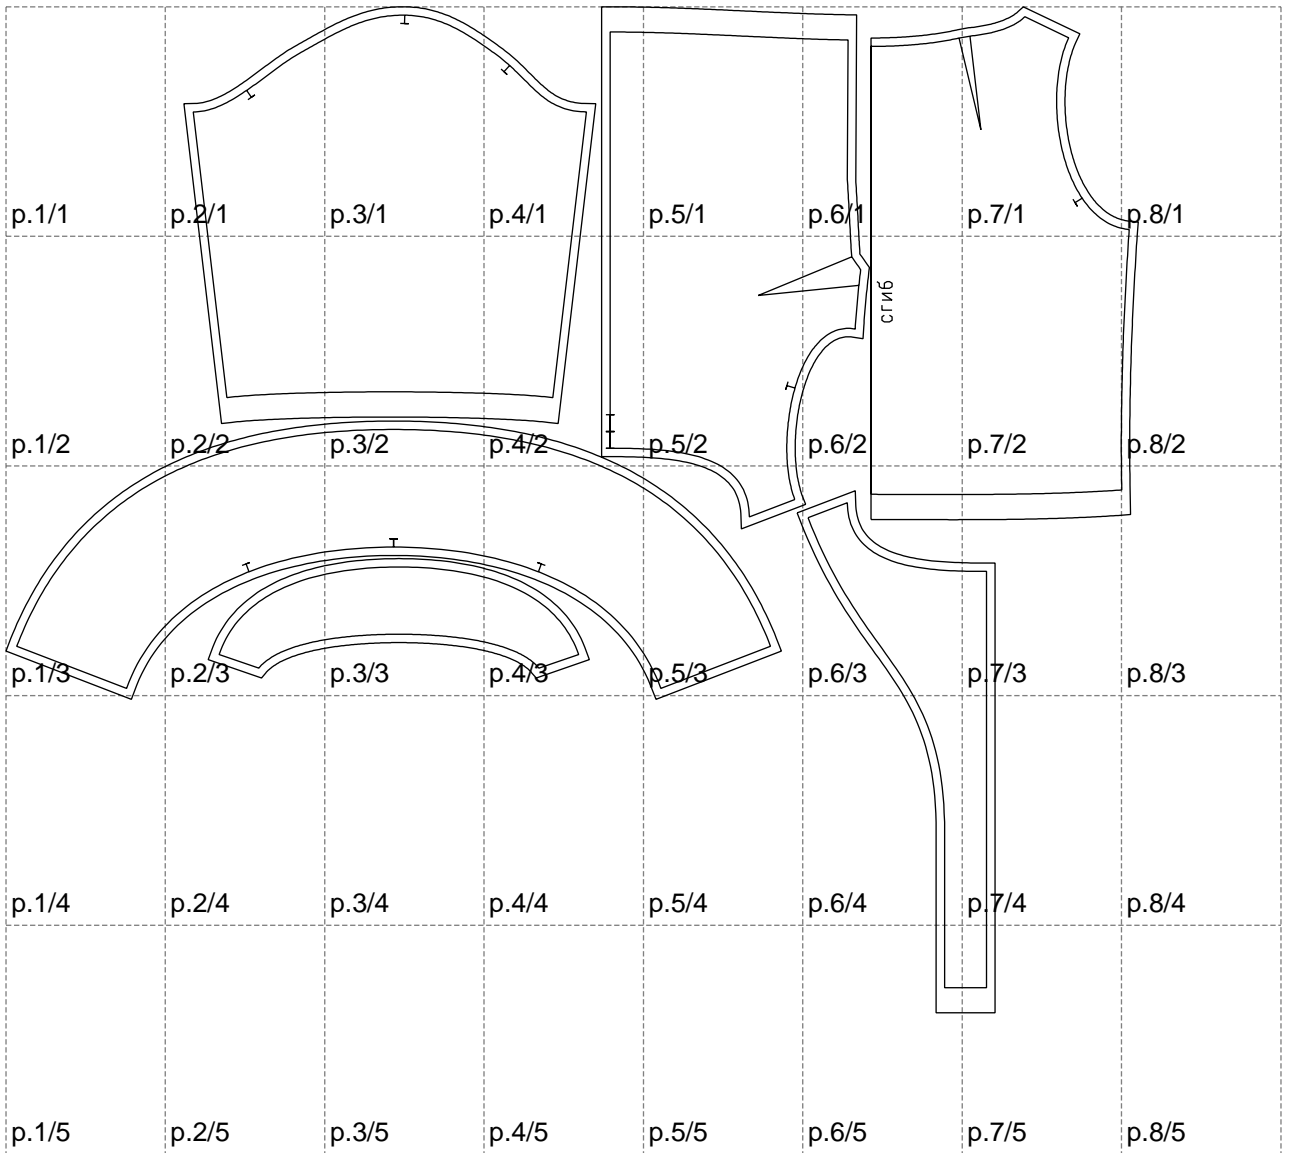

Not for print

Paper size: A4, size:1348.42 x1198.10 mm

# Example

size:1499.00 x1090.37 mm

Maneken =1 ver.0

rz\_1=170

rz\_16=100

rz\_17=85.4

rz\_18=80.2

rz\_19=108

rz\_20=105.4

---

. . . . .  
. . . . .  
. . . . .