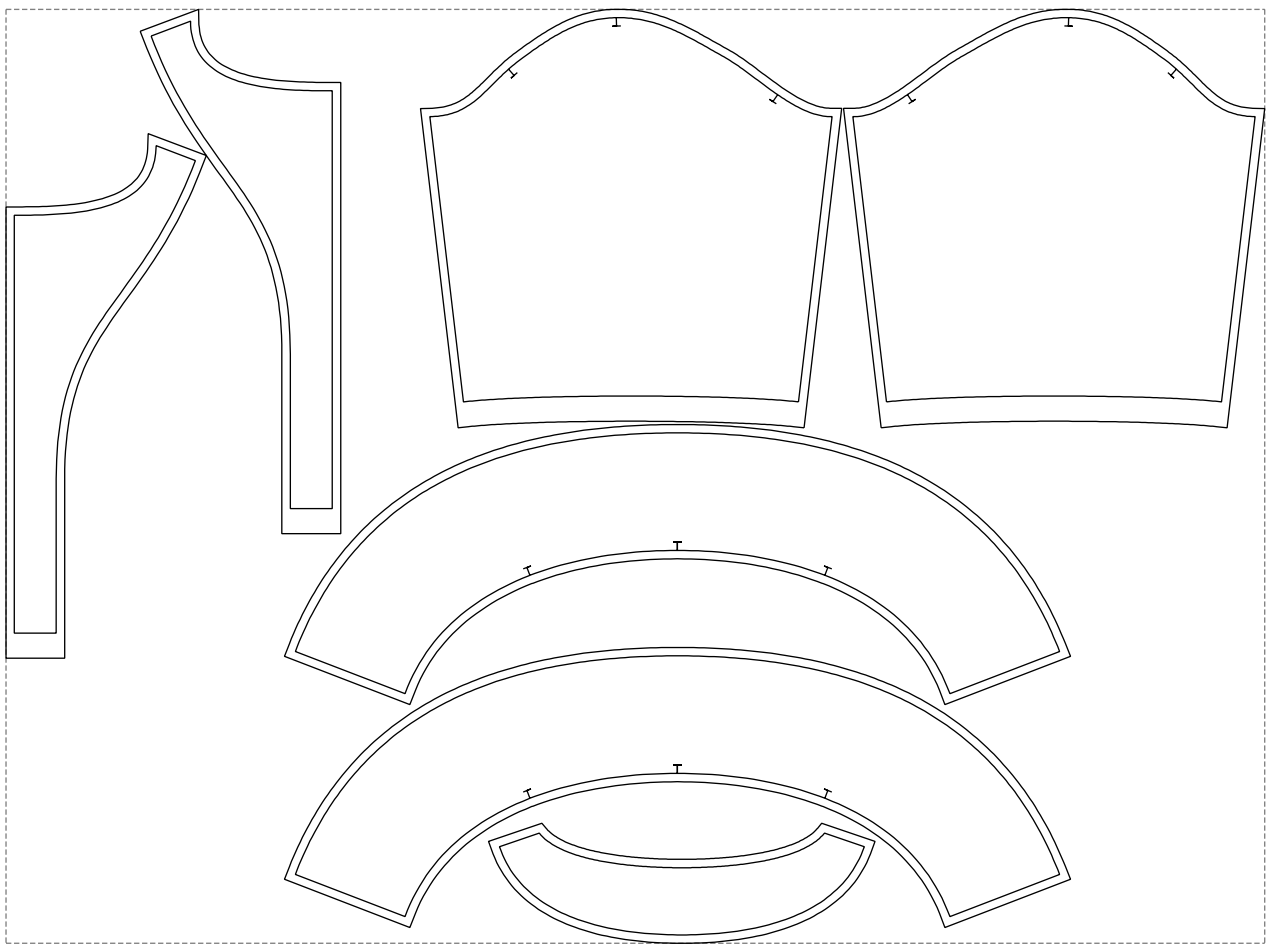

Not for print

Paper size: A4, size:1388.94 x1206.30 mm

# Example

size:1499.00 x1112.58 mm

Maneken =1 ver.0

rz\_1=170

rz\_16=104

rz\_17=88.9

rz\_18=84.4

rz\_19=112

rz\_20=109.3

---

. . . . .  
. . . . .  
. . . . .