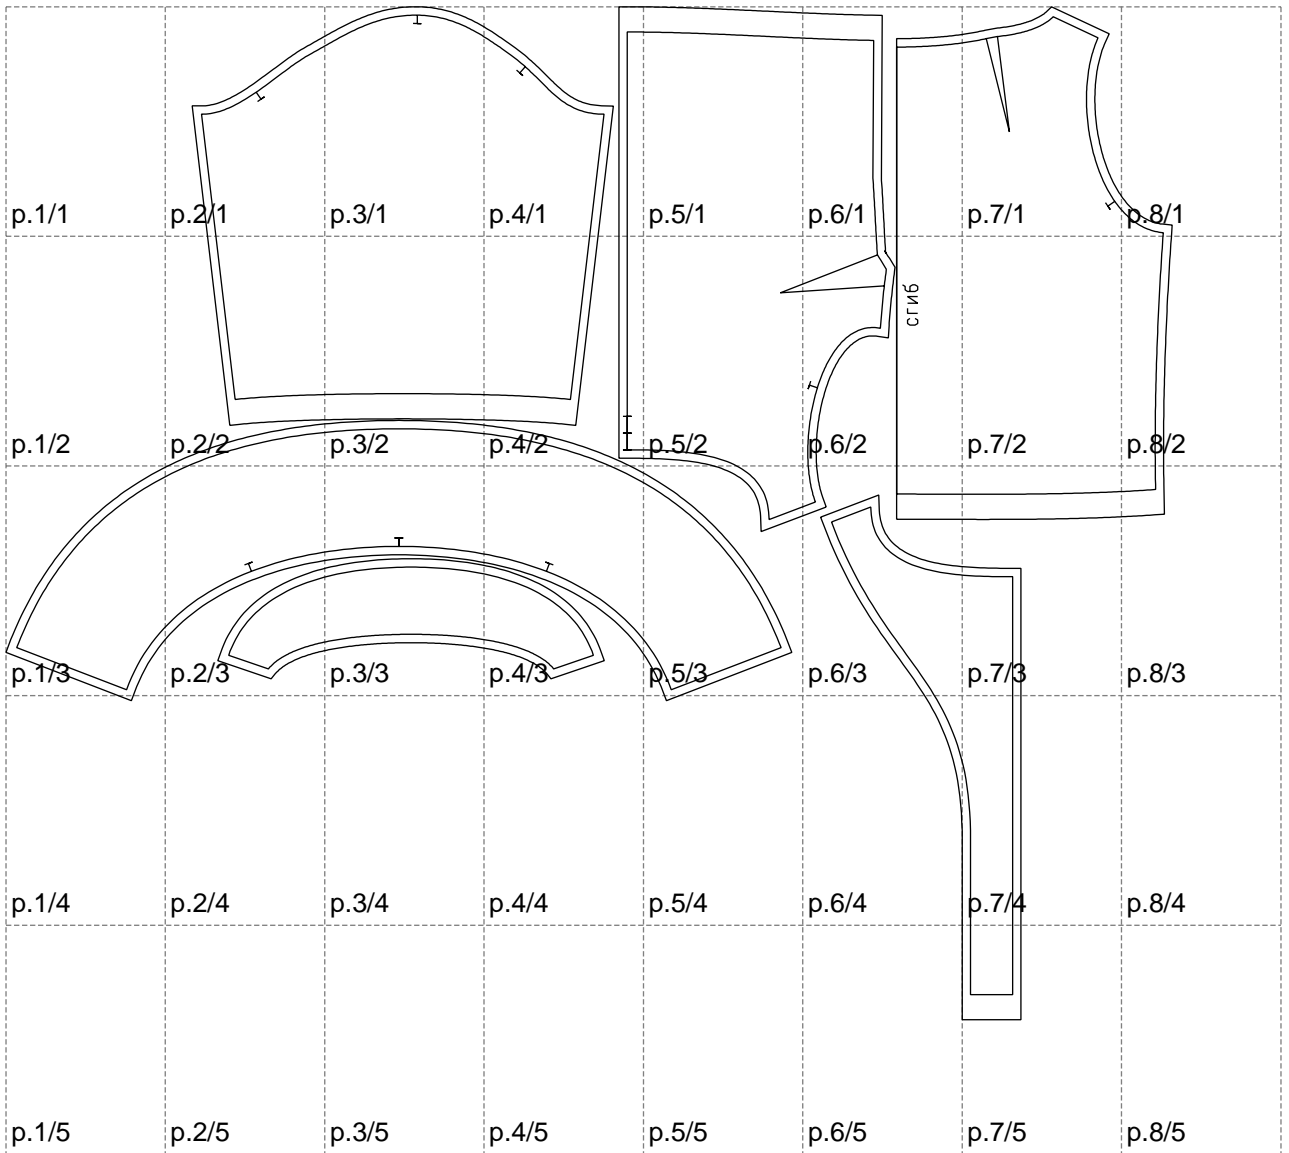

Not for print

Paper size: A4, size:1388.94 x1206.30 mm

# Example

size:1499.00 x1112.58 mm

Maneken =1 ver.0

rz\_1=170

rz\_16=104

rz\_17=88.9

rz\_18=84.4

rz\_19=112

rz\_20=109.3

---

. . . . .  
. . . . .  
. . . . .