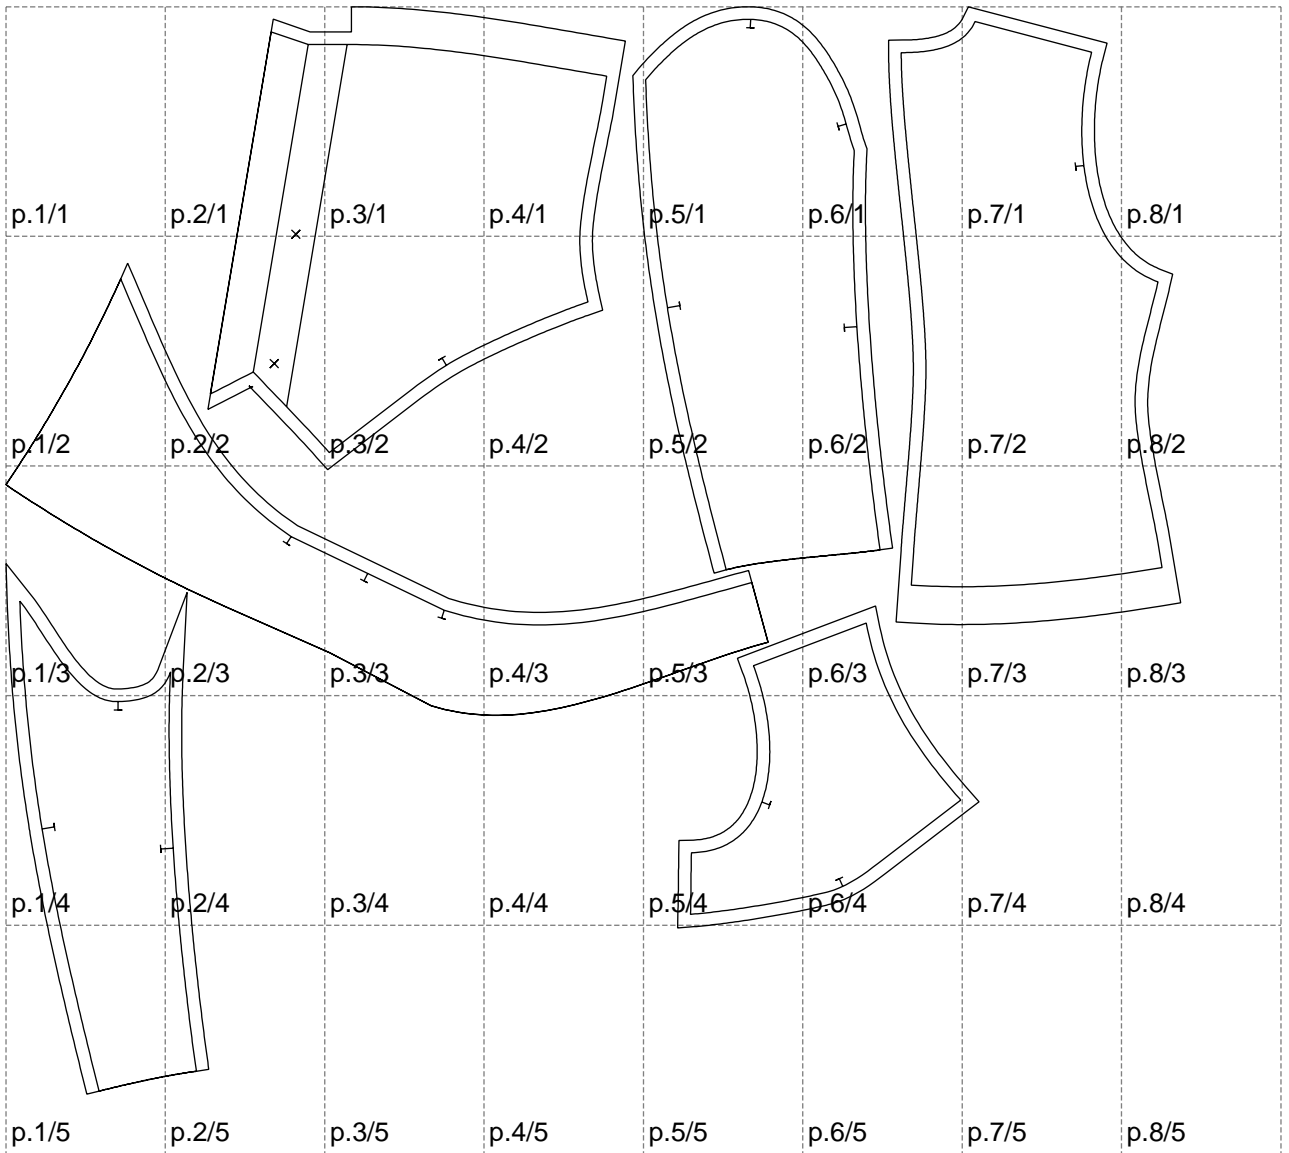

Not for print

Paper size: A4, size:1399.00 x1294.89 mm

# Example

size:1489.00 x1761.93 mm

Maneken =1 ver.0

rz\_1=170

rz\_16=100

rz\_17=85.4

rz\_18=80.2

rz\_19=108

rz\_20=105.4

---

. . . . .  
. . . . .  
. . . . .