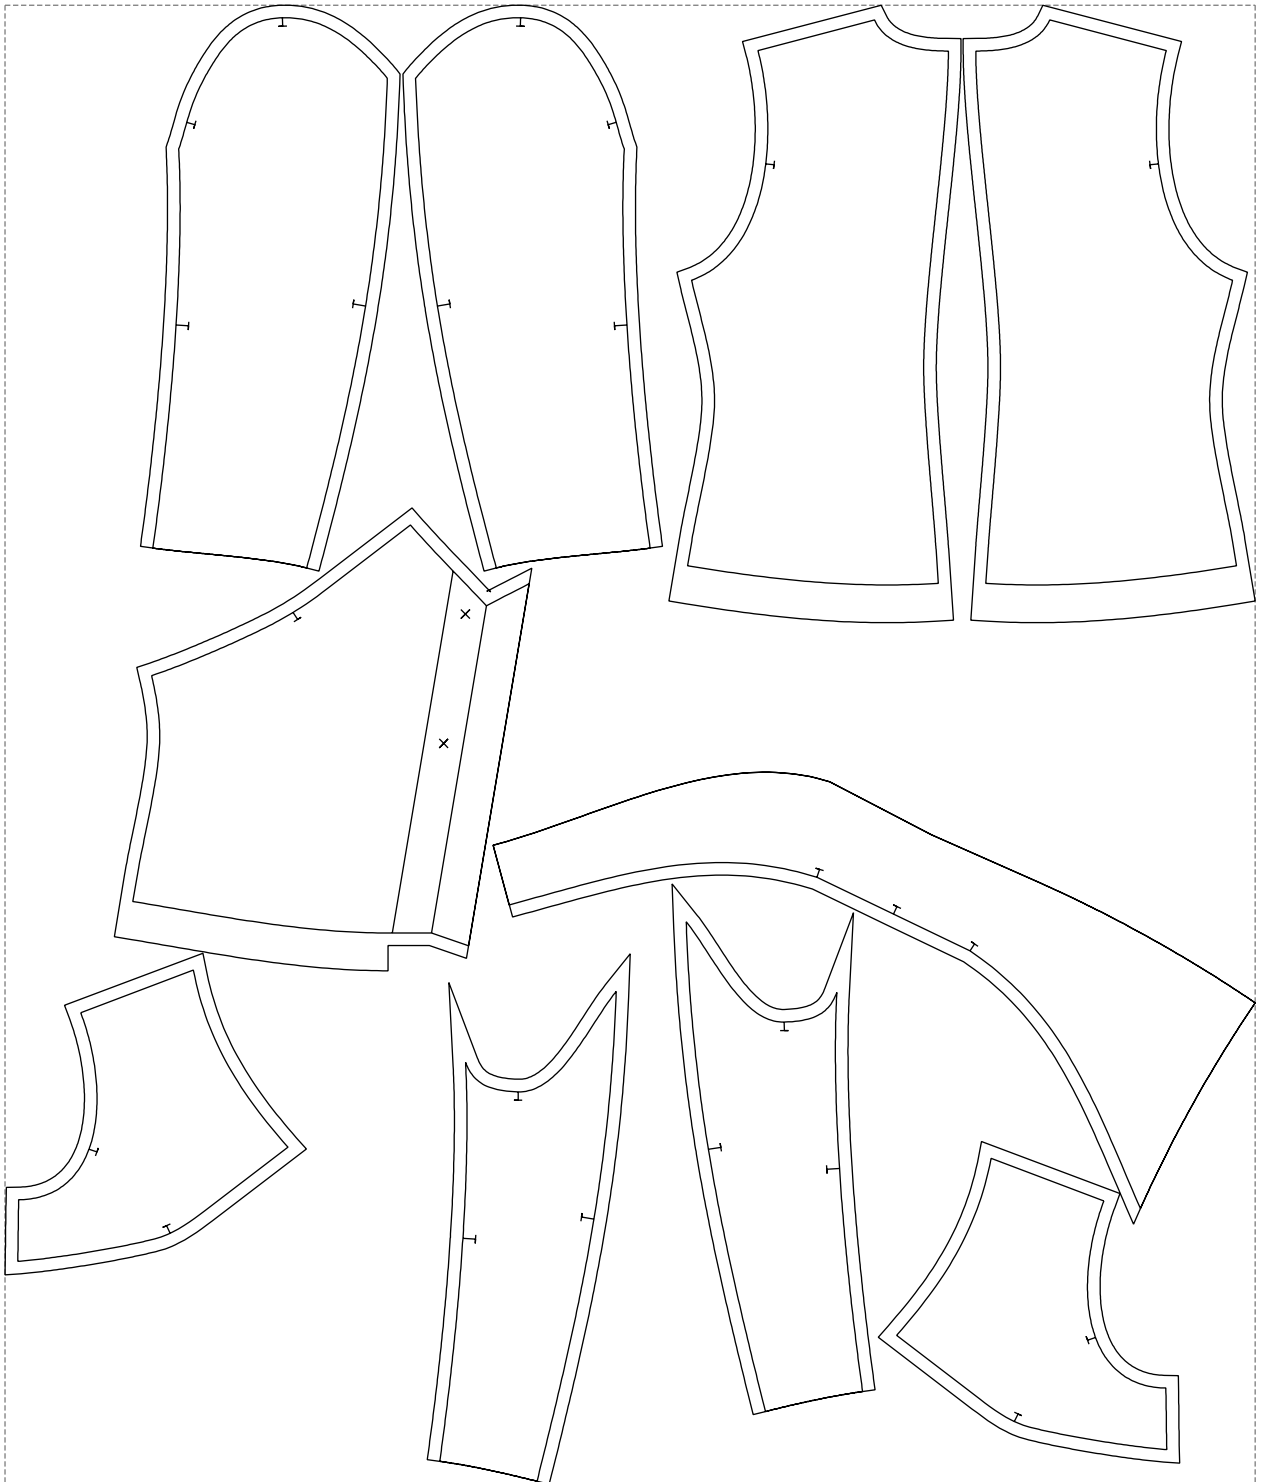

# Example

size:1489.00 x1761.93 mm

Maneken =1 ver.0

rz\_1=170

rz\_16=100

rz\_17=85.4

rz\_18=80.2

rz\_19=108