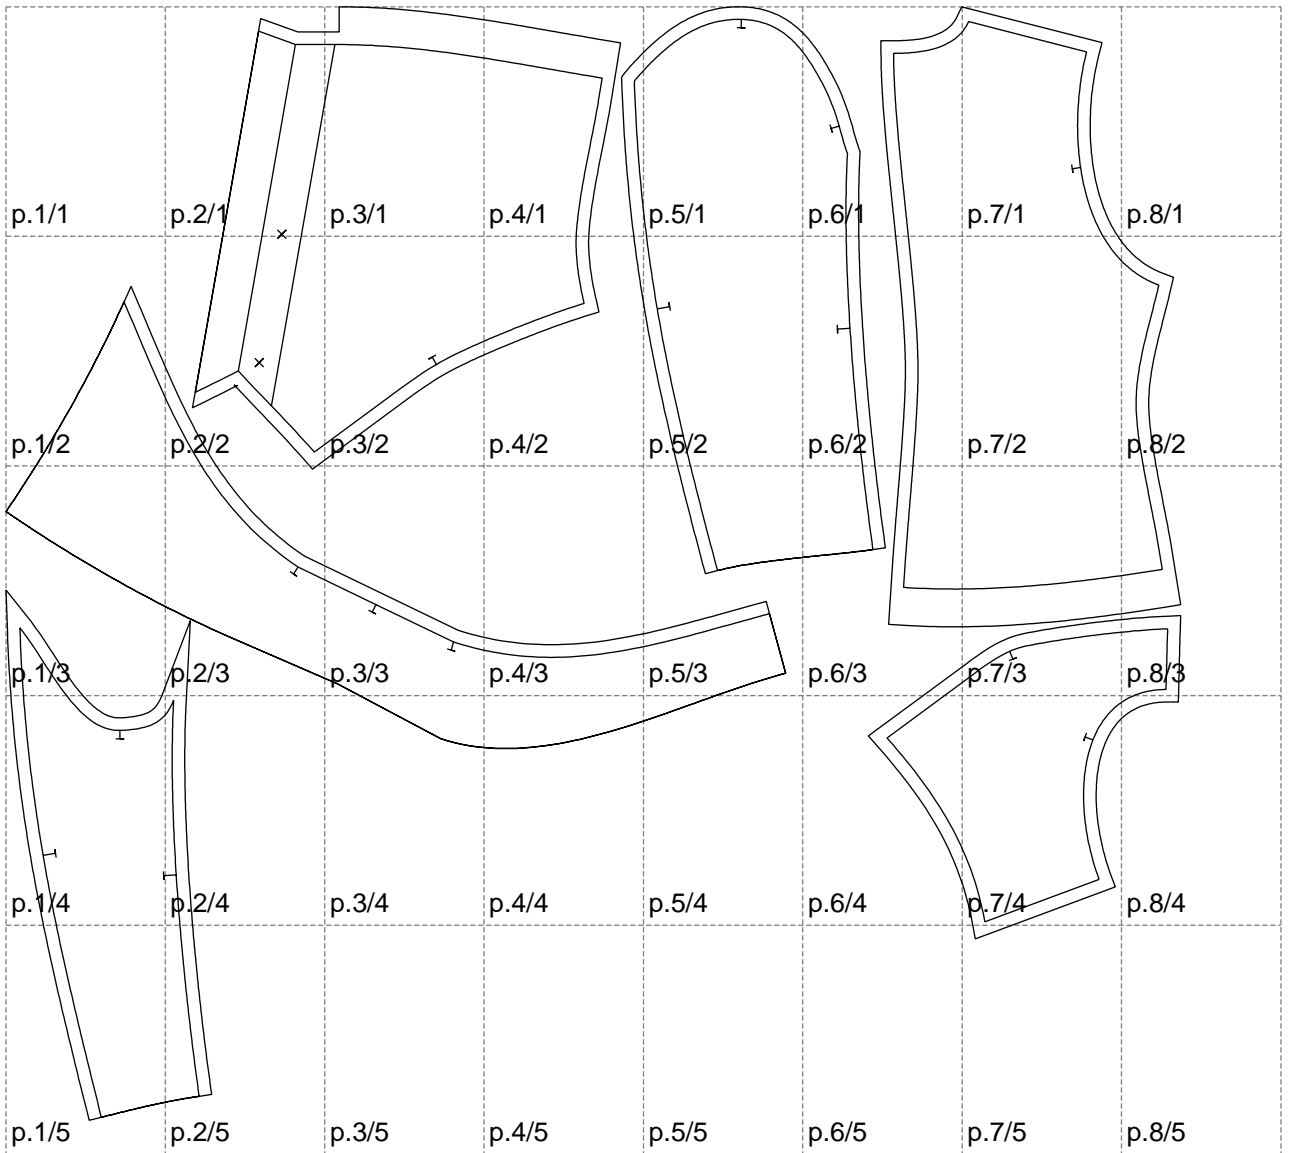

Not for print

Paper size: A4, size:1399.00 x1326.00 mm

# Example

size:1488.94 x1757.03 mm

Maneken =1 ver.0

rz\_1=170

rz\_16=104

rz\_17=88.9

rz\_18=84.4

rz\_19=112

rz\_20=109.3

---

. . . . .  
. . . . .  
. . . . .