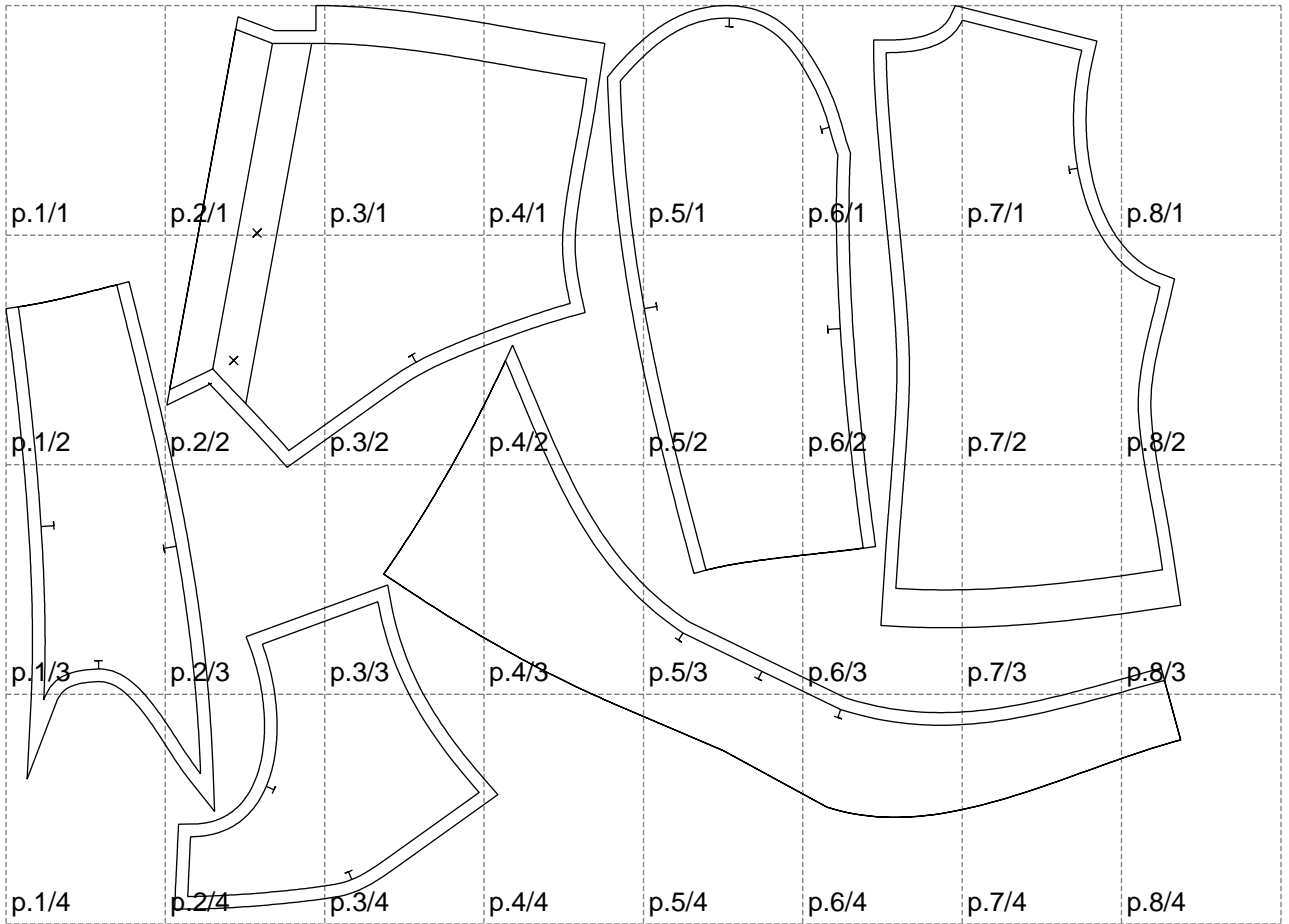

Not for print

Paper size: A4, size:1399.00 x1075.83 mm

# Example

size:1478.93 x1758.68 mm

Maneken =1 ver.0

rz\_1=170

rz\_16=108

rz\_17=92.5

rz\_18=89.2

rz\_19=116

rz\_20=113

---

. . . . .  
. . . . .  
. . . . .