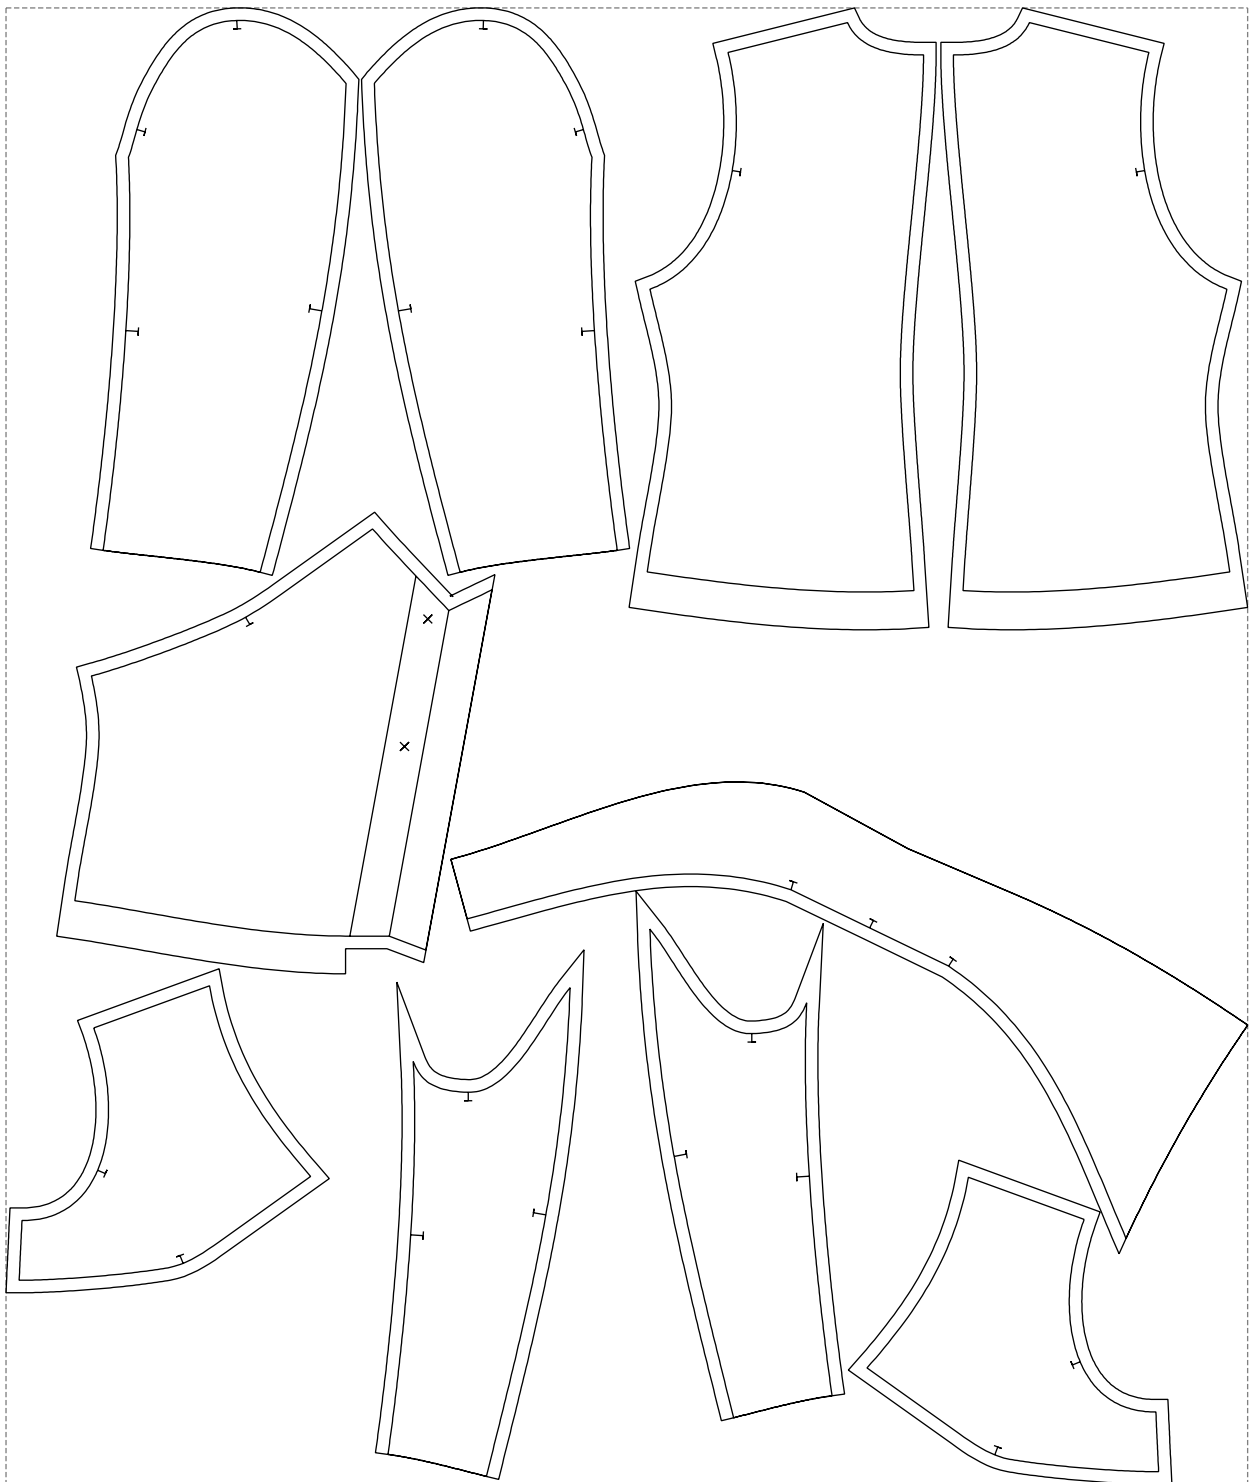

# Example

size:1478.93 x1758.68 mm

Maneken =1 ver.0

rz\_1=170

rz\_16=108

rz\_17=92.5

rz\_18=89.2

rz\_19=116