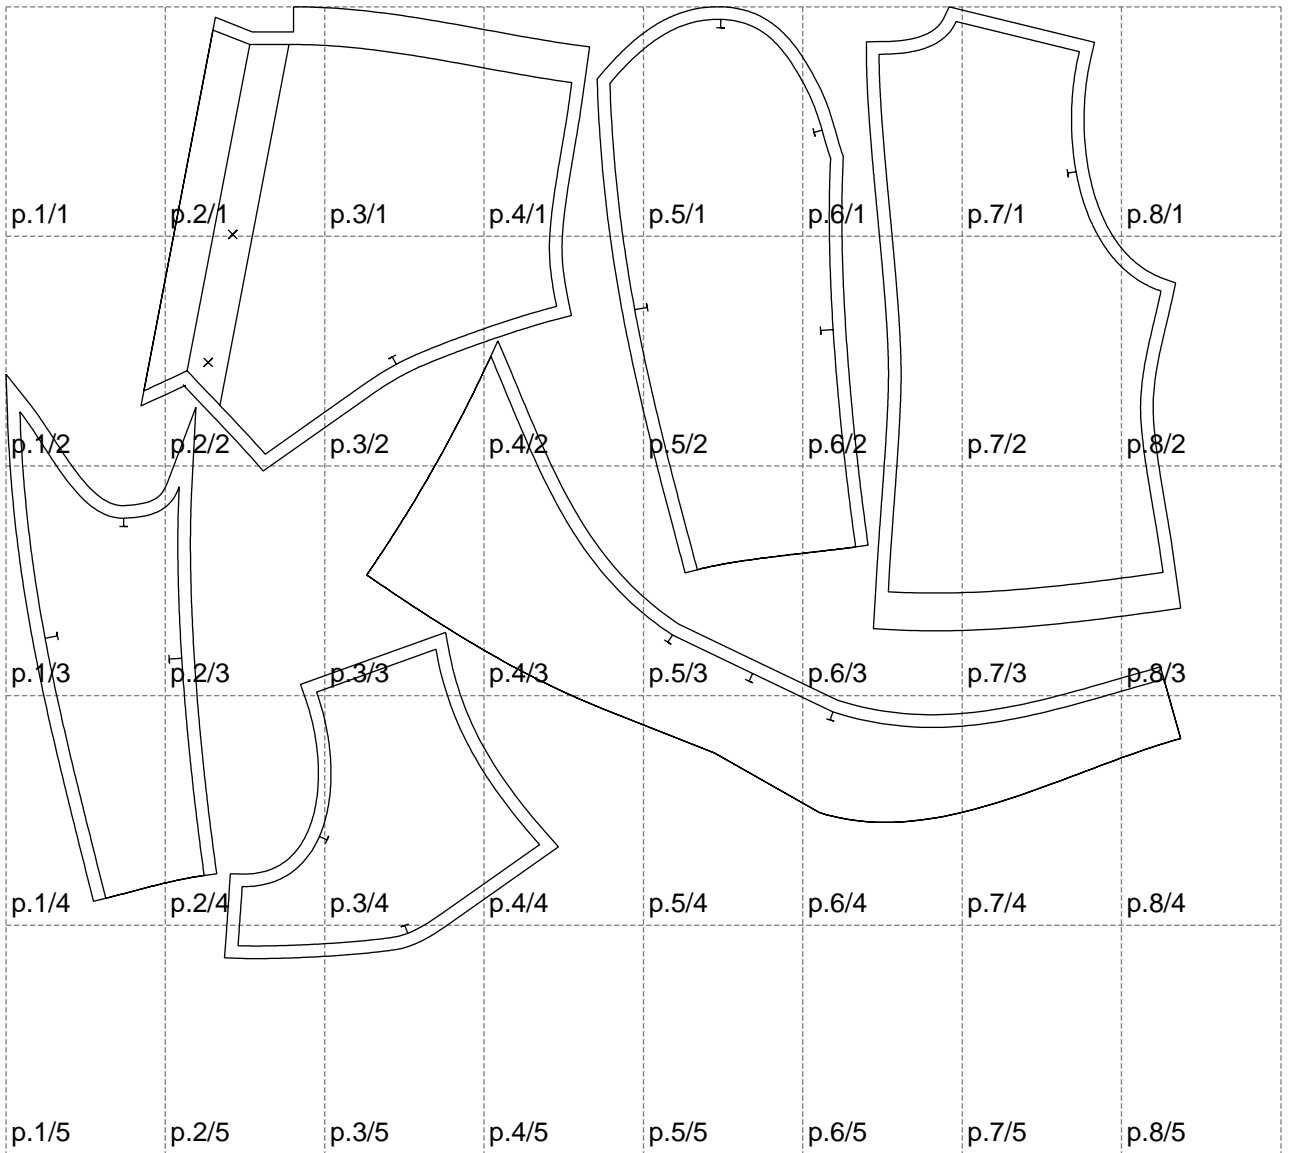

Not for print

Paper size: A4, size:1399.00 x1133.42 mm

# Example

size:1499.00 x1730.29 mm

Maneken =1 ver.0

rz\_1=170

rz\_16=112

rz\_17=96.2

rz\_18=94

rz\_19=120

rz\_20=117

---

. . . . .  
. . . . .  
. . . . .