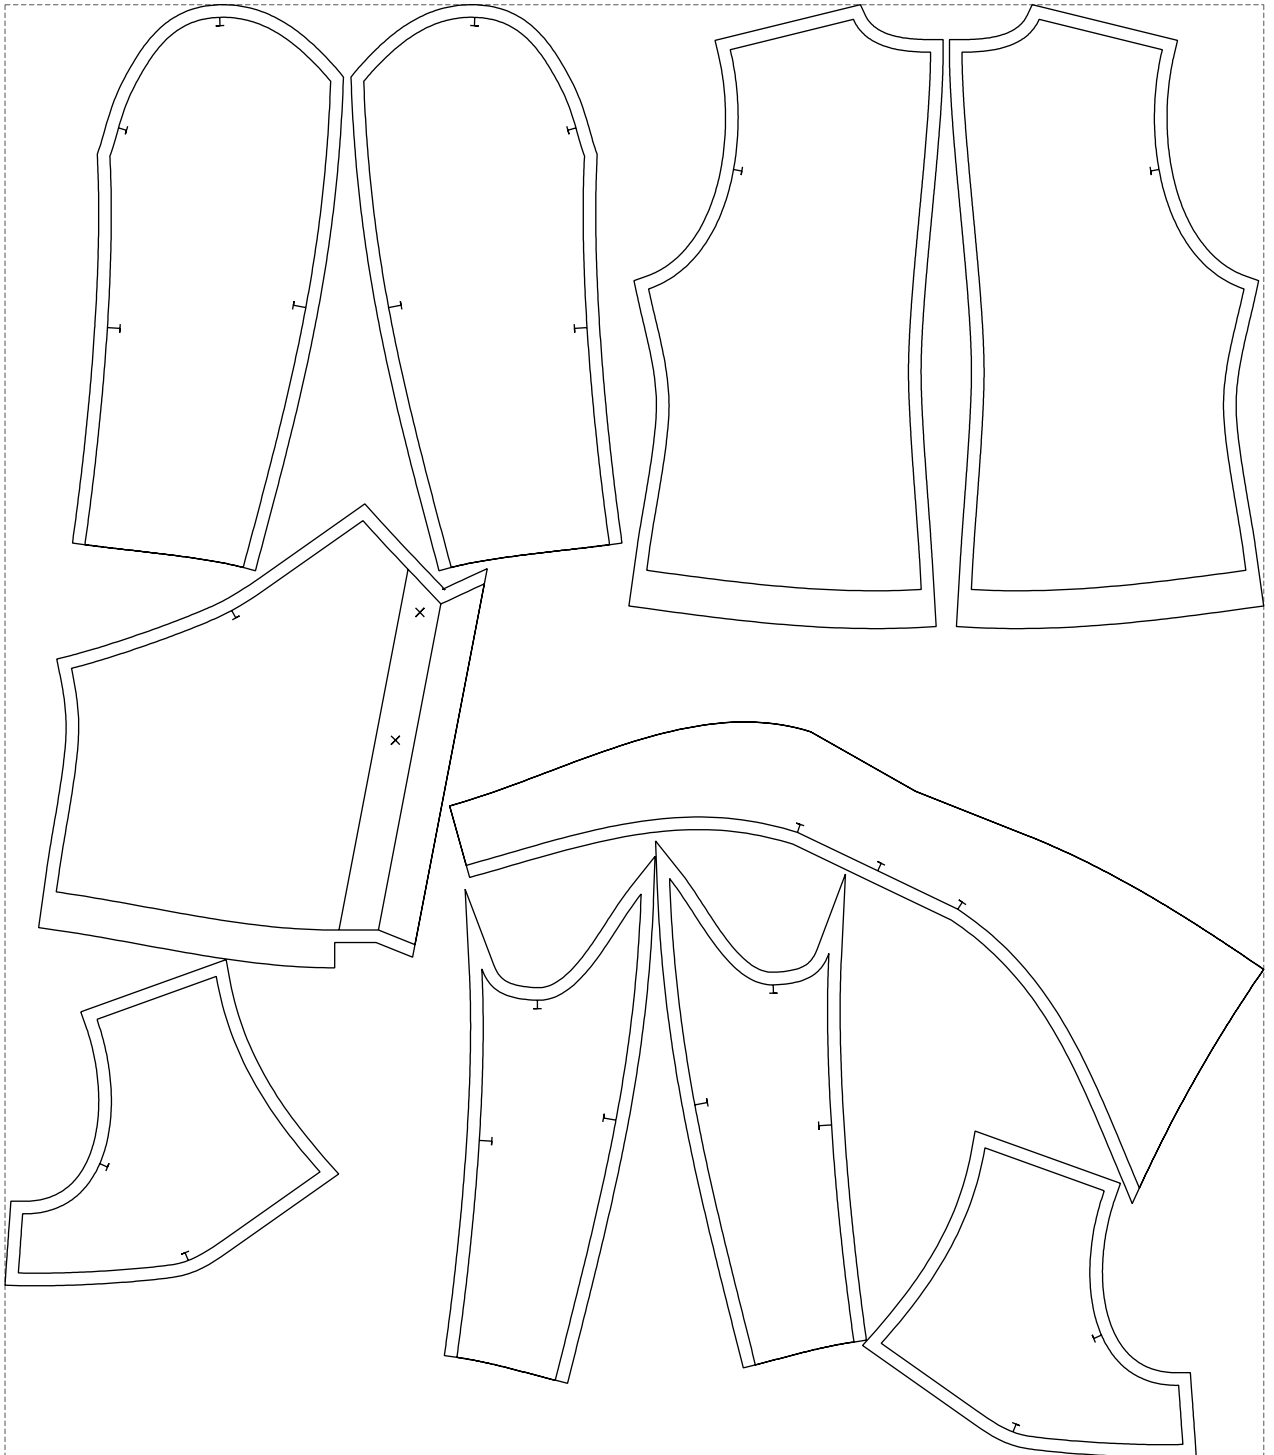

# Example

size:1499.00 x1730.29 mm

Maneken =1 ver.0

rz\_1=170

rz\_16=112

rz\_17=96.2

rz\_18=94

rz\_19=120