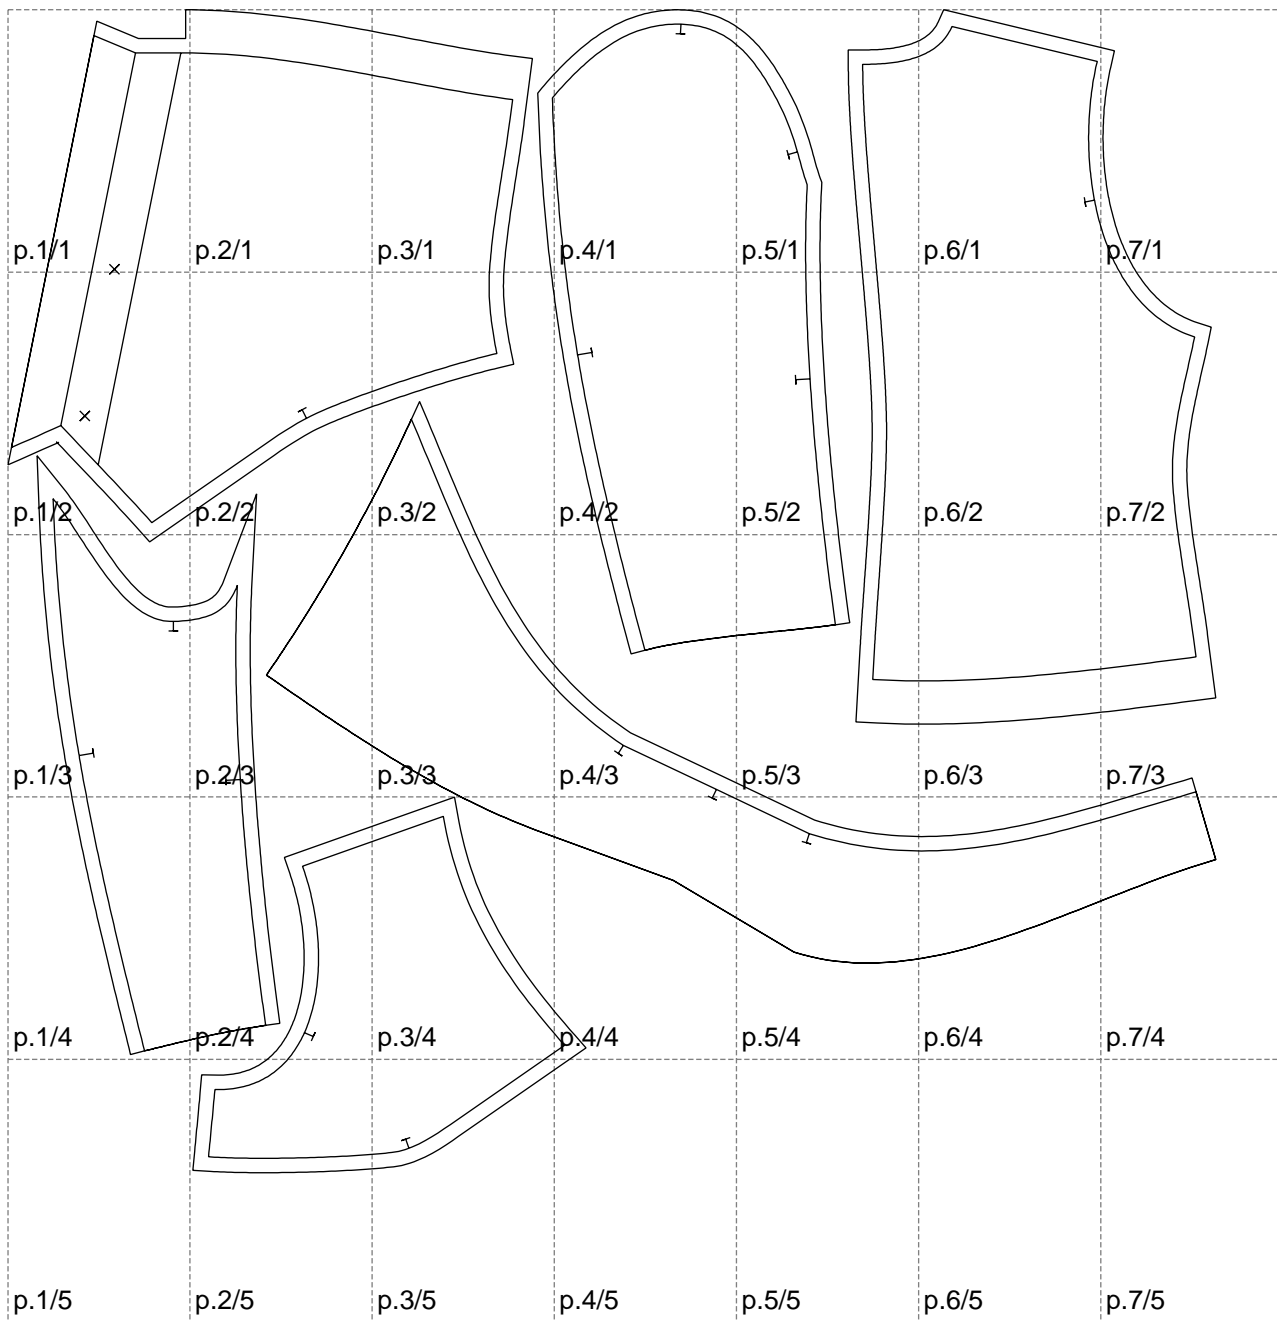

Not for print

Paper size: A4, size:1258.59 x1211.71 mm

# Example

size:1499.00 x1728.29 mm

Maneken =1 ver.0

rz\_1=170

rz\_16=116

rz\_17=100

rz\_18=98.8

rz\_19=124

rz\_20=121

---

. . . . .  
. . . . .  
. . . . .