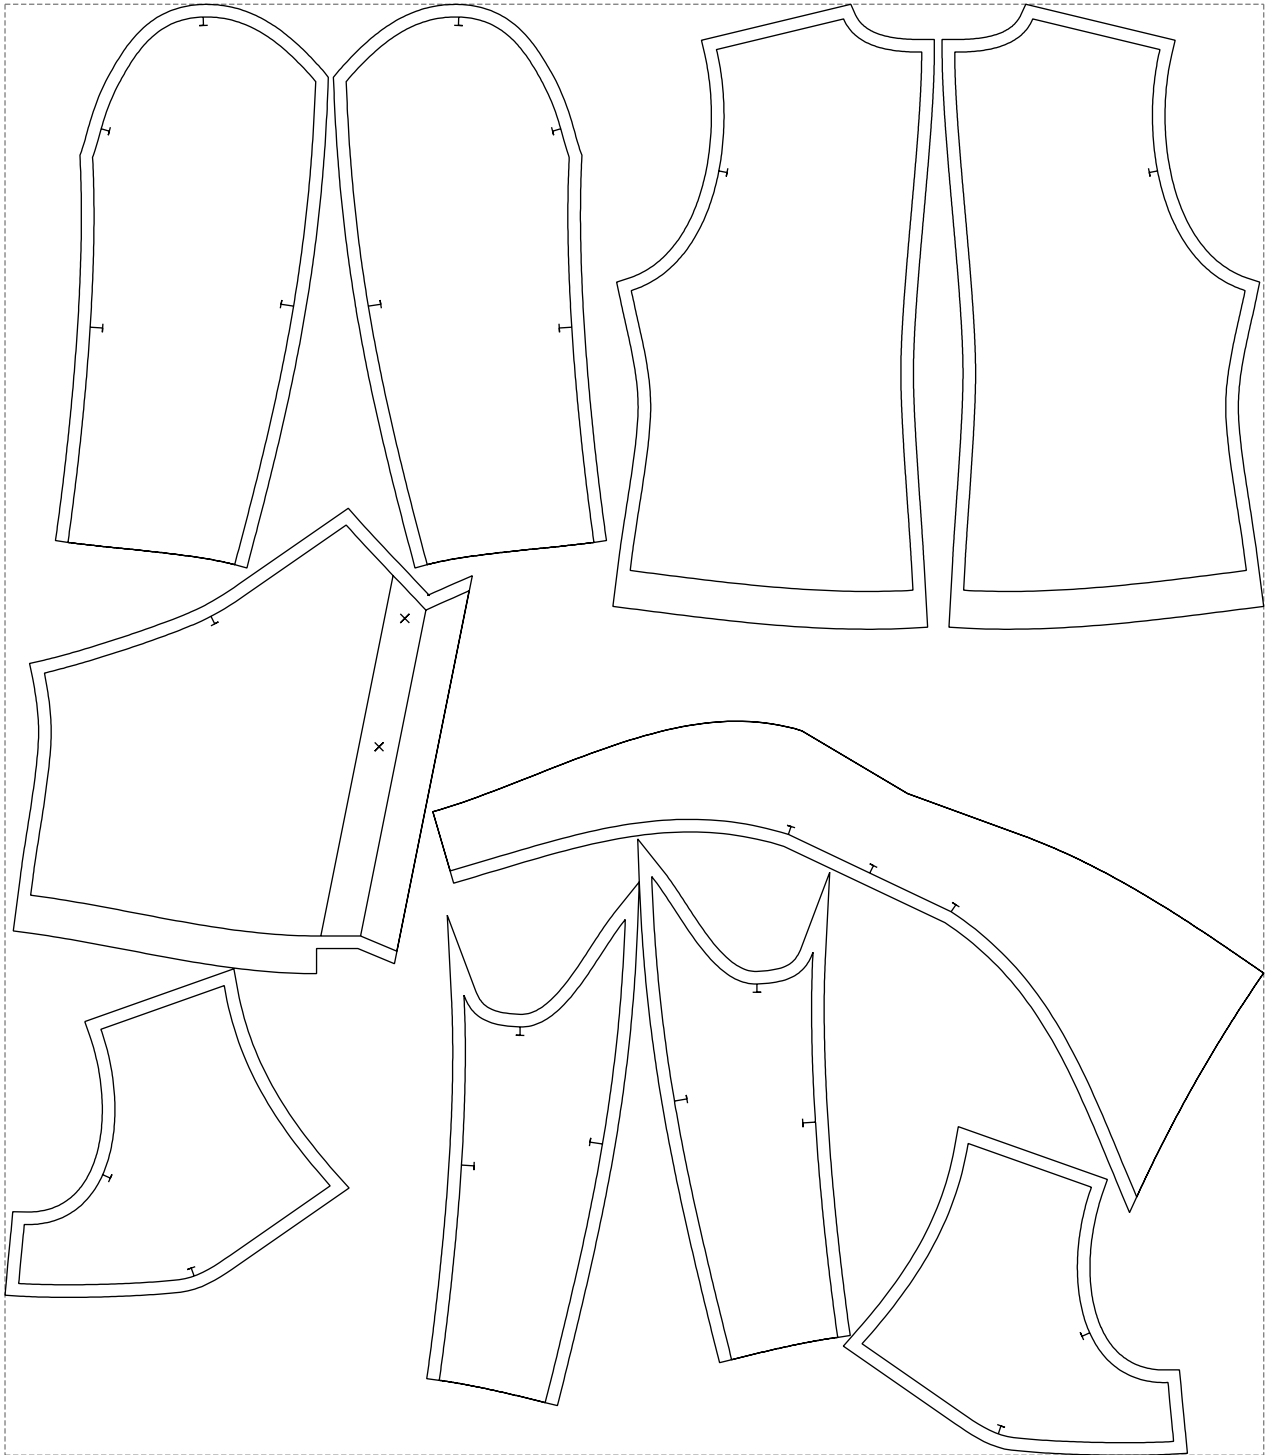

# Example

size:1499.00 x1728.29 mm

Maneken =1 ver.0

rz\_1=170

rz\_16=116

rz\_17=100

rz\_18=98.8

rz\_19=124