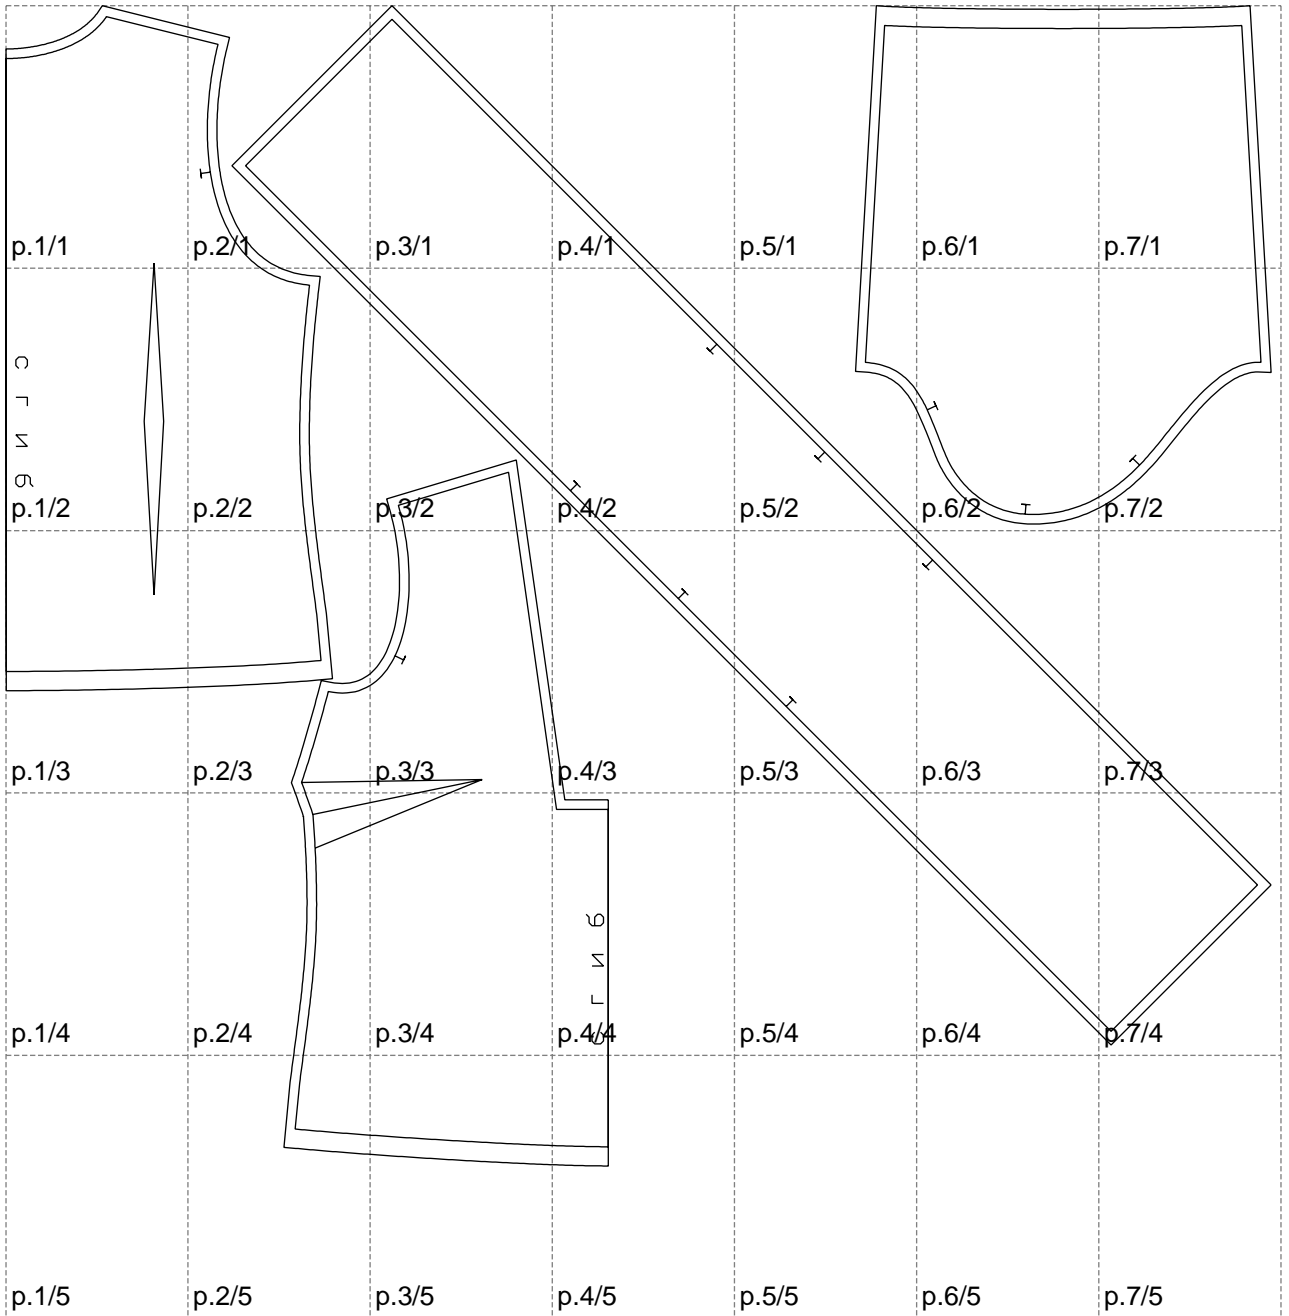

Not for print

Paper size: A4, size:1318.34 x1208.86 mm

Example

size:1458.78 x1408.30 mm

Maneken =1 ver.0

rz_1=170

rz_16=116

rz_17=100

rz_18=98.8

rz_19=124

rz_20=121

.
.
.