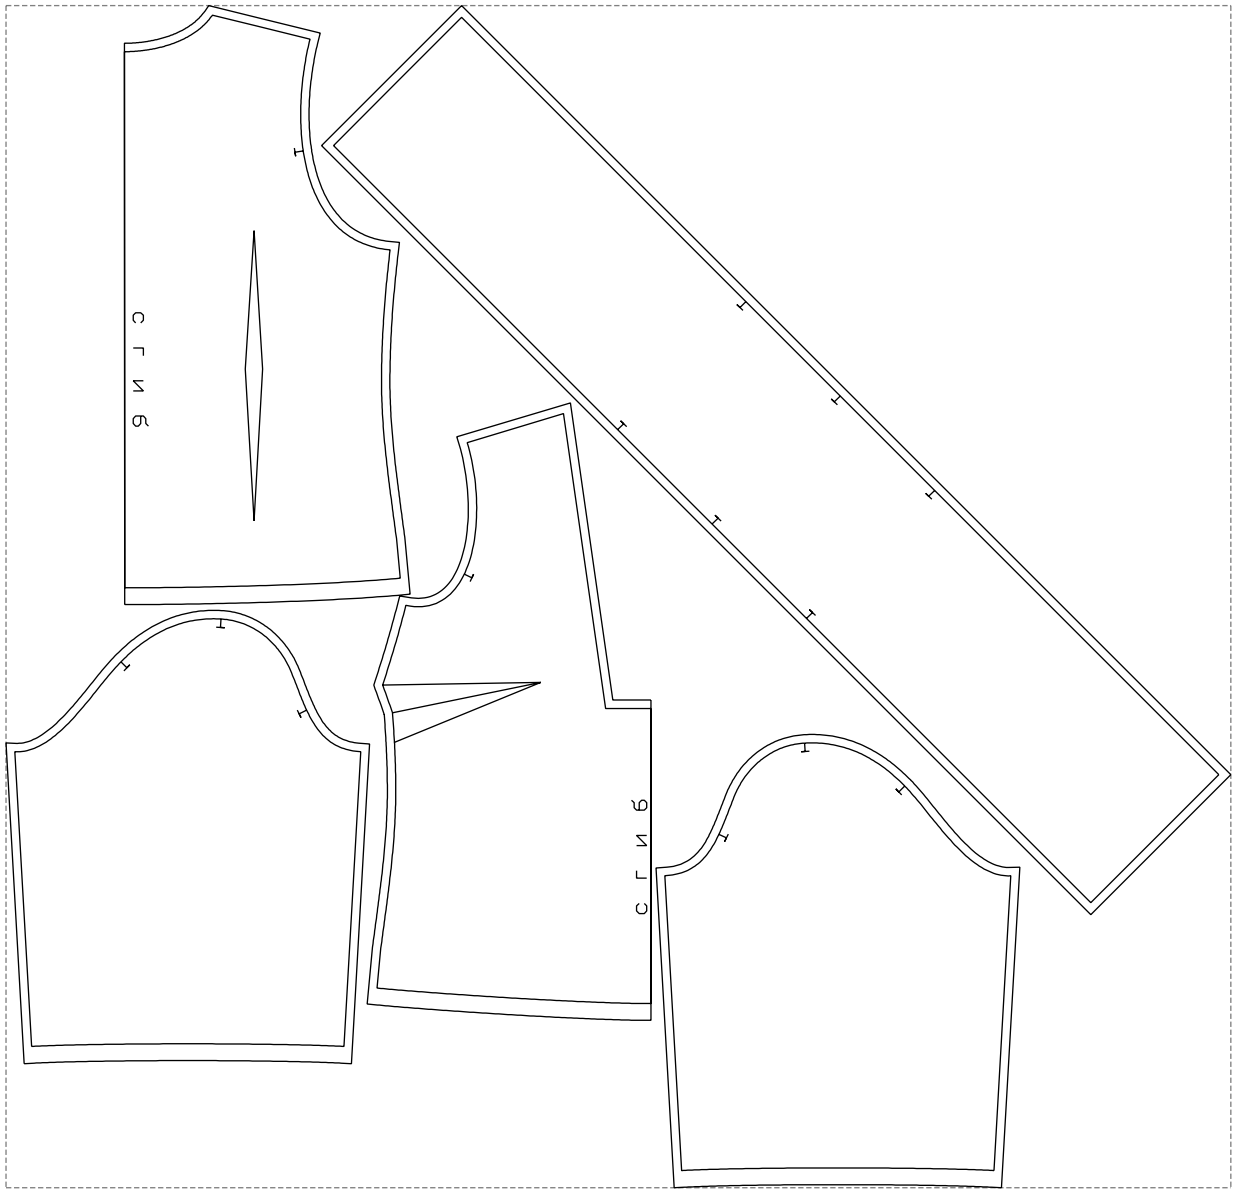

Not for print

Paper size: A4, size:1318.34 x1208.86 mm

Example

size:1458.78 x1408.30 mm

Maneken =1 ver.0

rz_1=170

rz_16=116

rz_17=100

rz_18=98.8

rz_19=124

rz_20=121

.
.
.