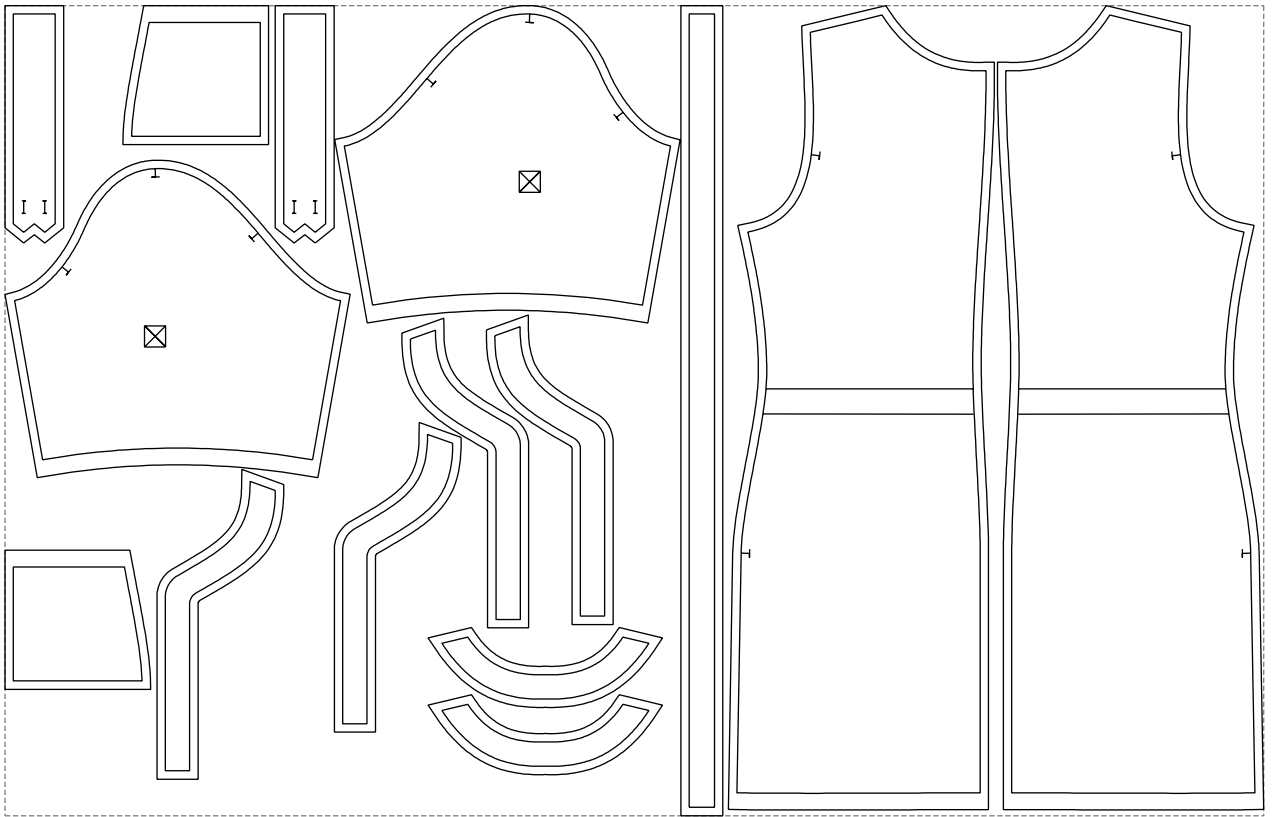

Not for print

Paper size: A4, size:1358.82 x982.02 mm

# Example

size:1499.00 x965.11 mm

Maneken =1 ver.0

rz\_1=170

rz\_16=104

rz\_17=88.9

rz\_18=84.4

rz\_19=112

rz\_20=109.3

---

. . . . .  
. . . . .  
. . . . .